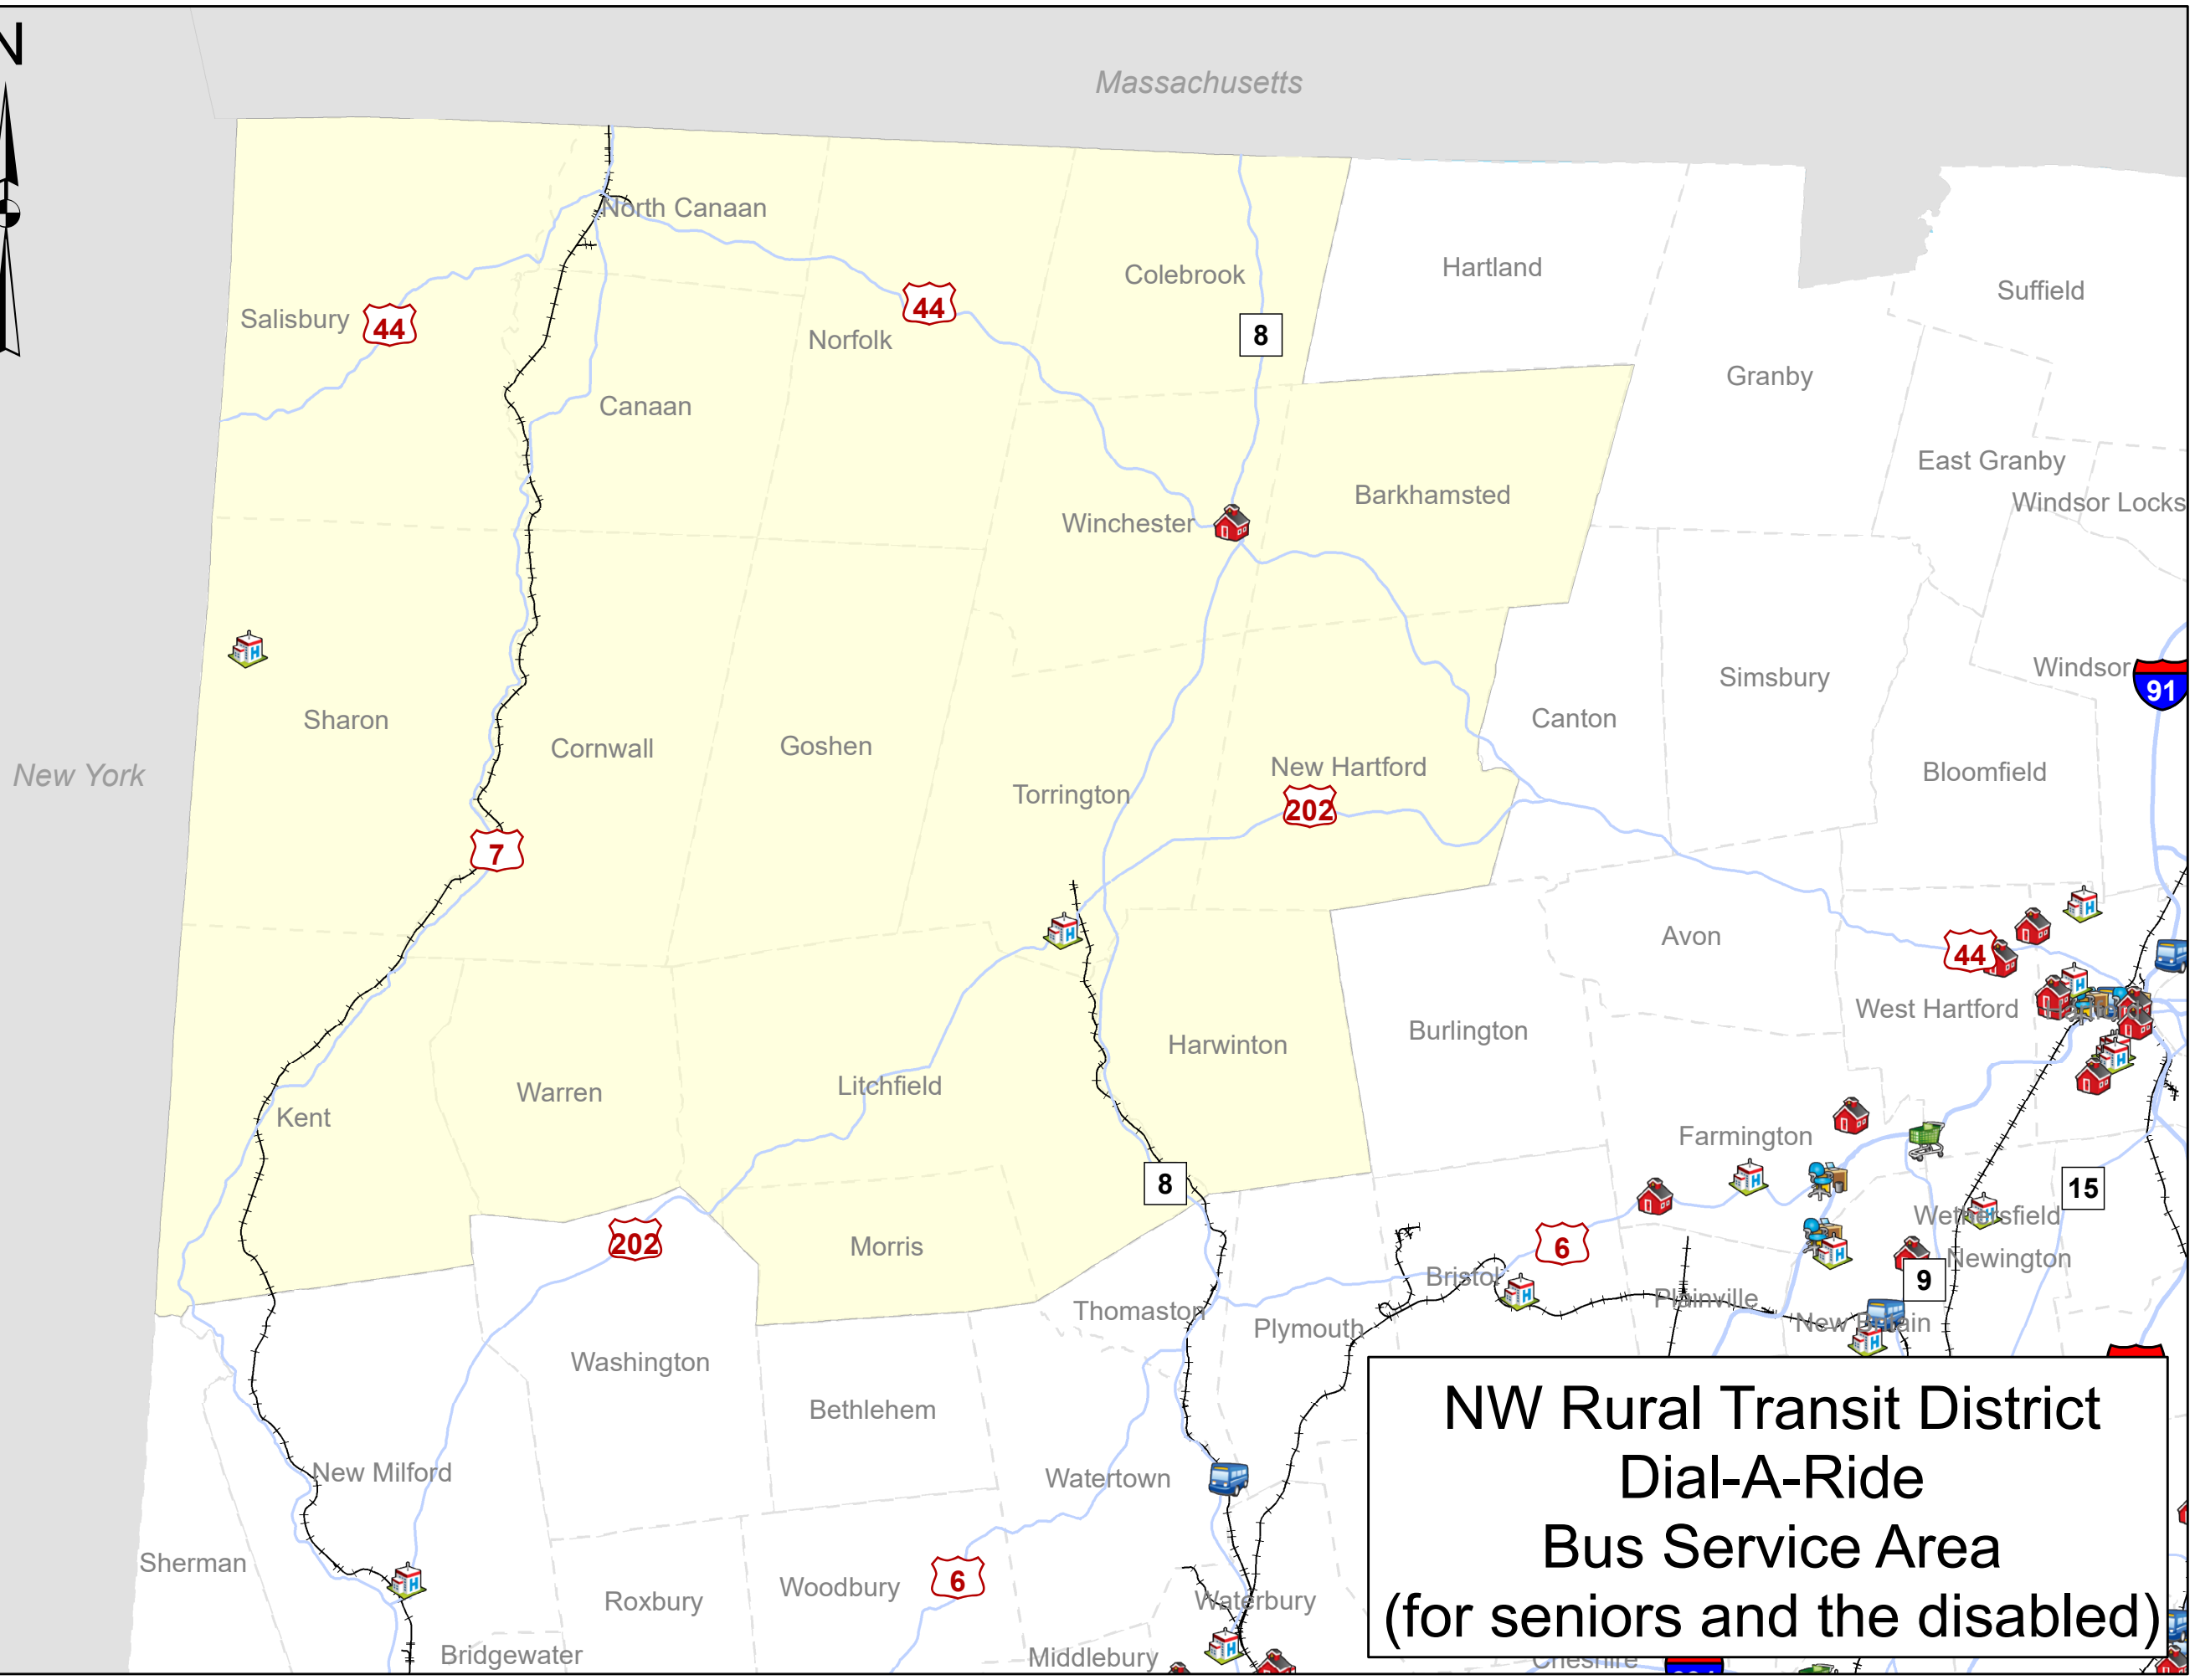

**Legend**

- NW Rural Transit District
- Dial-A-Ride Bus Service Area
- Passenger Rail Lines
- Colleges/Universities
- Hospitals
- Major Employers
- Shopping Malls
- Transit Facilities
- Town Boundaries

**References**

Dial-A-Ride Bus Service Area consists of the towns of Barkhamsted, Canaan, Colebrook, Cornwall, Goshen, Harwinton, Kent, Litchfield, Morris, New Hartford, Norfolk, Salisbury, Sharon, Torrington, Warren and Winchester. These services are available to seniors and those with disabilities.

**Map Scale**

Developed June 2020

This map, developed for internal ConnDOT use, is a cartographic rendering of DOT roadway records. It should not be referenced or incorporated in any manner in legal documents or proceedings

**NW Rural Transit District  
Dial-A-Ride  
Bus Service Area  
(for seniors and the disabled)**