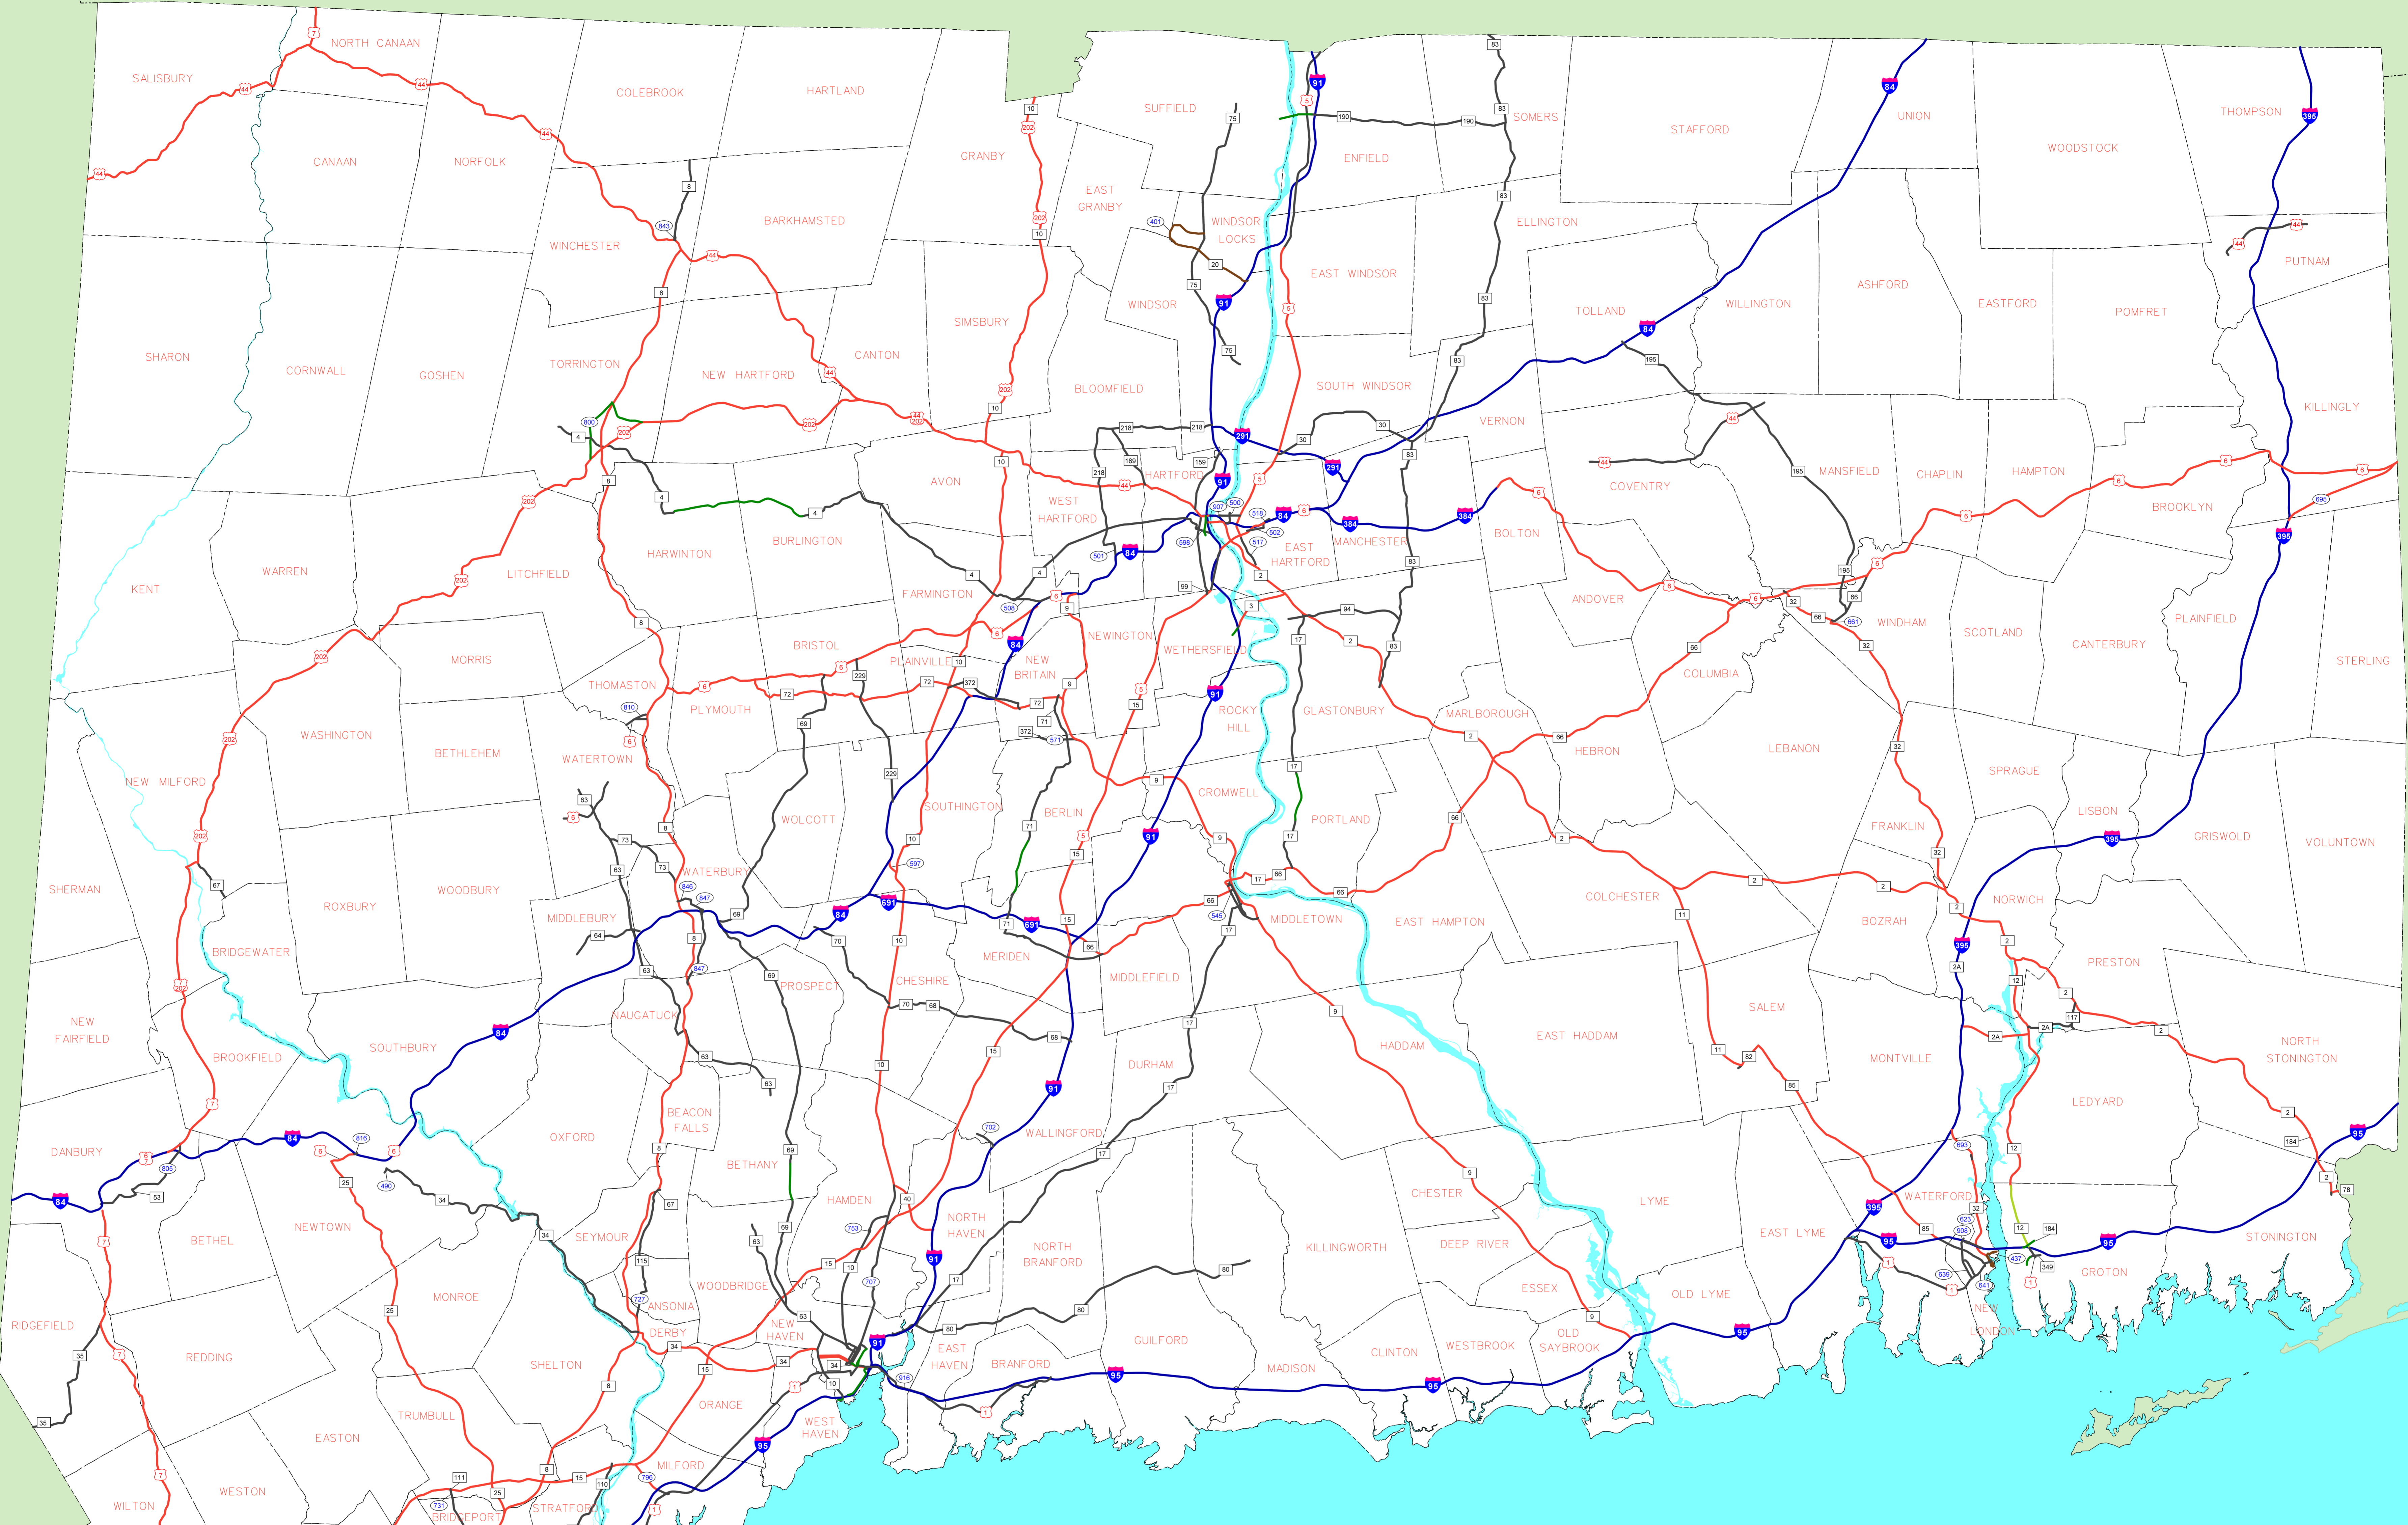

MASSACHUSETTS

NEW YORK

RHODE ISLAND

LEGEND

- Eisenhower Interstate System
- Other NHS Routes (Before 2012)
- Major STRAHNET Connector
- Intermodal Connector
- MAP-21 Principal Arterials (Added 2012)
- Added 2013 to 2022
- Interstate Highway
- U.S. Route
- State Route - Posted
- State Road - Not Posted

STATE OF CONNECTICUT

NATIONAL HIGHWAY SYSTEM

REVISED TO: DECEMBER 31, 2022