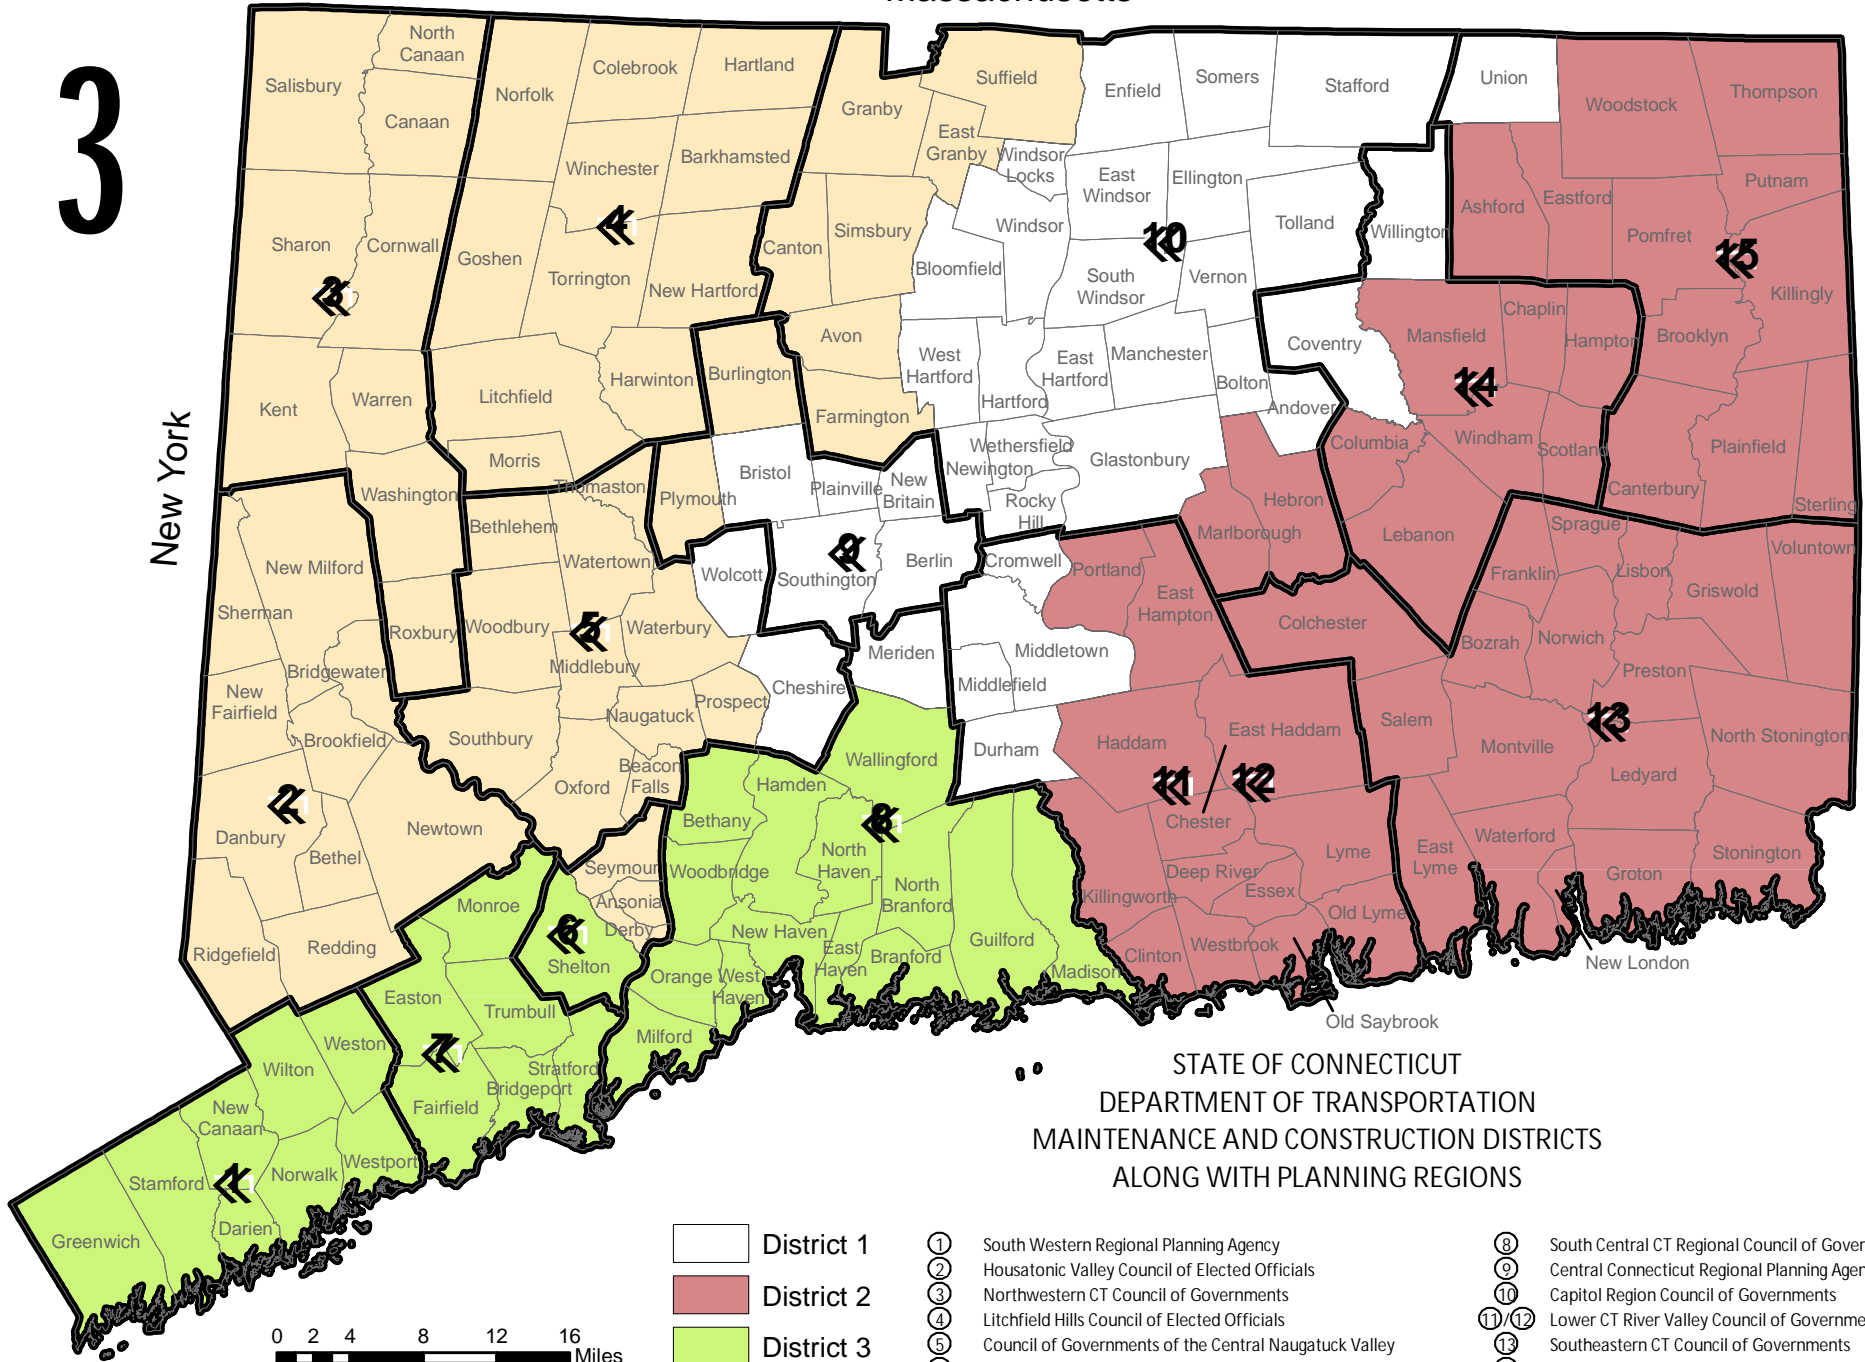

3

Massachusetts

New York

Rhode Island

STATE OF CONNECTICUT
DEPARTMENT OF TRANSPORTATION
MAINTENANCE AND CONSTRUCTION DISTRICTS
ALONG WITH PLANNING REGIONS

- District 1
- District 2
- District 3
- District 4

- ① South Western Regional Planning Agency
- ② Housatonic Valley Council of Elected Officials
- ③ Northwestern CT Council of Governments
- ④ Litchfield Hills Council of Elected Officials
- ⑤ Council of Governments of the Central Naugatuck Valley
- ⑥ Valley Council of Governments
- ⑦ Greater Bridgeport Regional Council

- ⑧ South Central CT Regional Council of Governments
- ⑨ Central Connecticut Regional Planning Agency
- ⑩ Capitol Region Council of Governments
- ⑪/⑫ Lower CT River Valley Council of Governments
- ⑬ Southeastern CT Council of Governments
- ⑭ Widham Regional Council of Governments
- ⑮ Northeastern CT Council of Governments

Source: Connecticut Department of Transportation, Bureau of Policy and Planning. Map revised May, 2013.