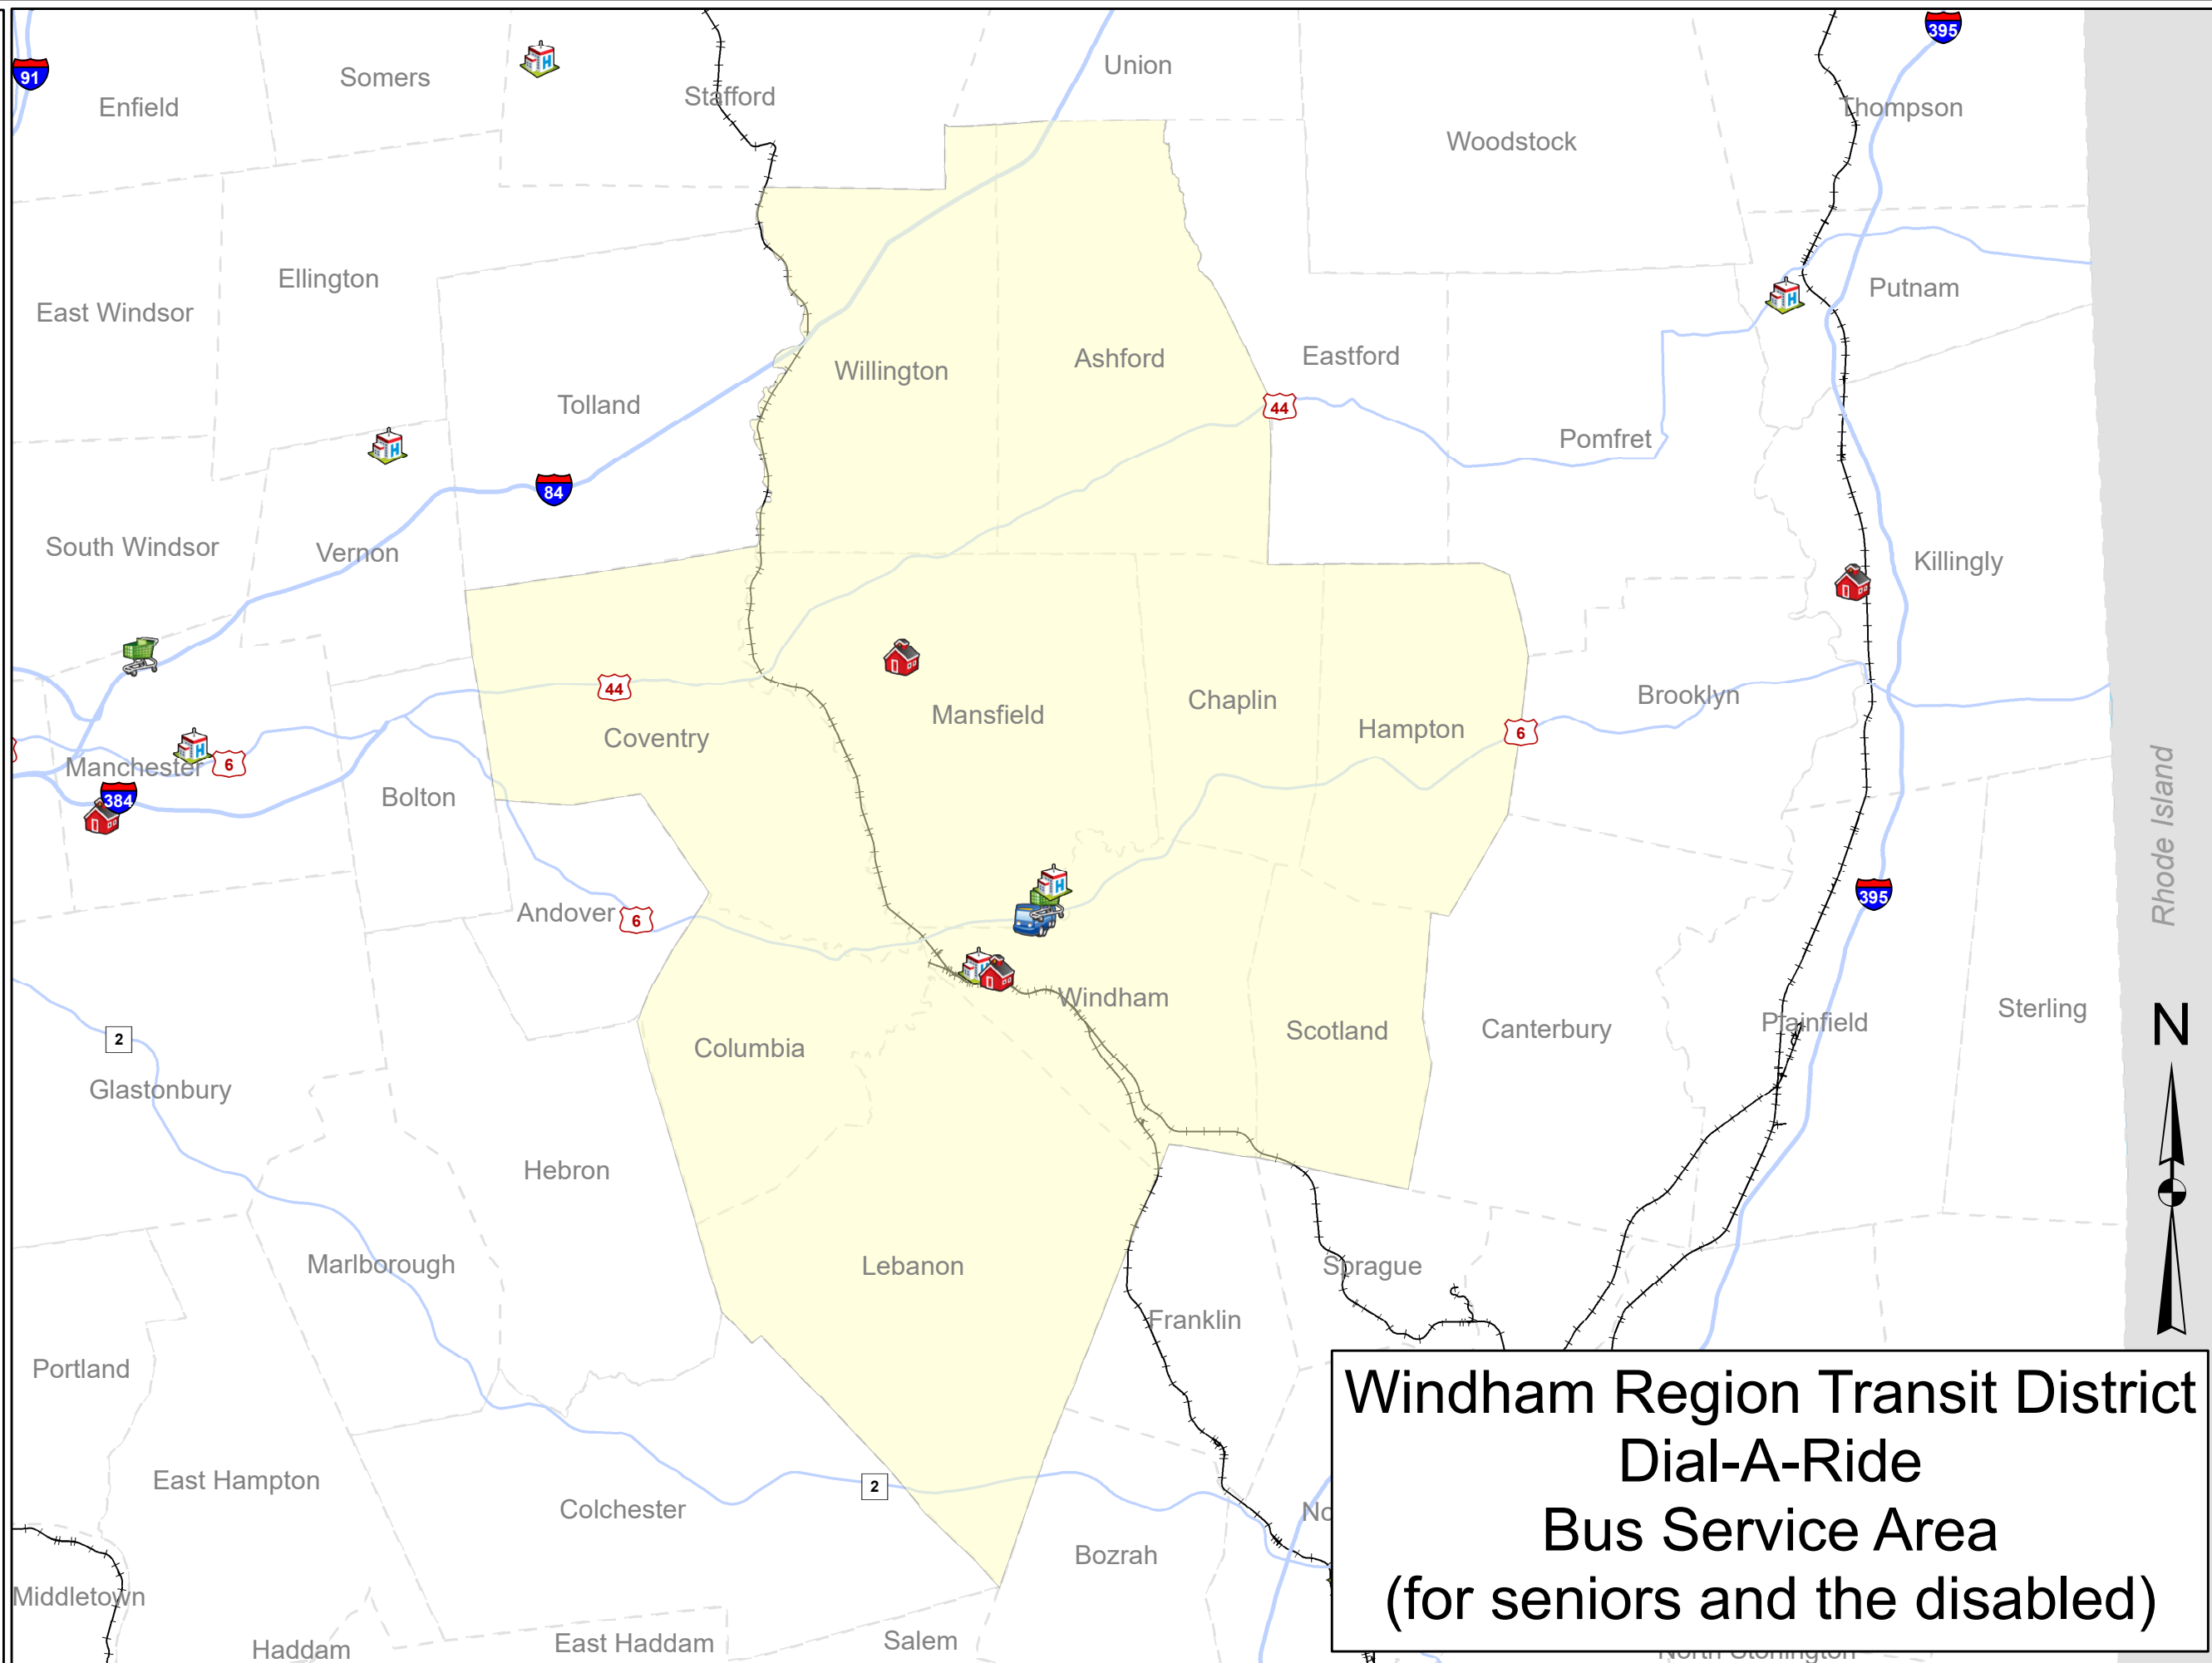

### Legend

- Windham Transit District Dial-A-Ride Bus Service Area
- Passenger Rail Lines
- Colleges/Universities
- Hospitals
- Major Employers
- Shopping Malls
- Transit Facilities
- Town Boundaries

### References

Dial-A-Ride Bus Service Area consists of the towns of Ashford, Chaplin, Columbia, Coventry, Hampton, Lebanon, Mansfield, Scotland, Willington and Windham. These services are available to seniors and those with disabilities.

### Map Scale

Developed June 2020

This map, developed for internal ConnDOT use, is a cartographic rendering of DOT roadway records. It should not be referenced or incorporated in any manner in legal documents or proceedings

**Windham Region Transit District  
Dial-A-Ride  
Bus Service Area  
(for seniors and the disabled)**