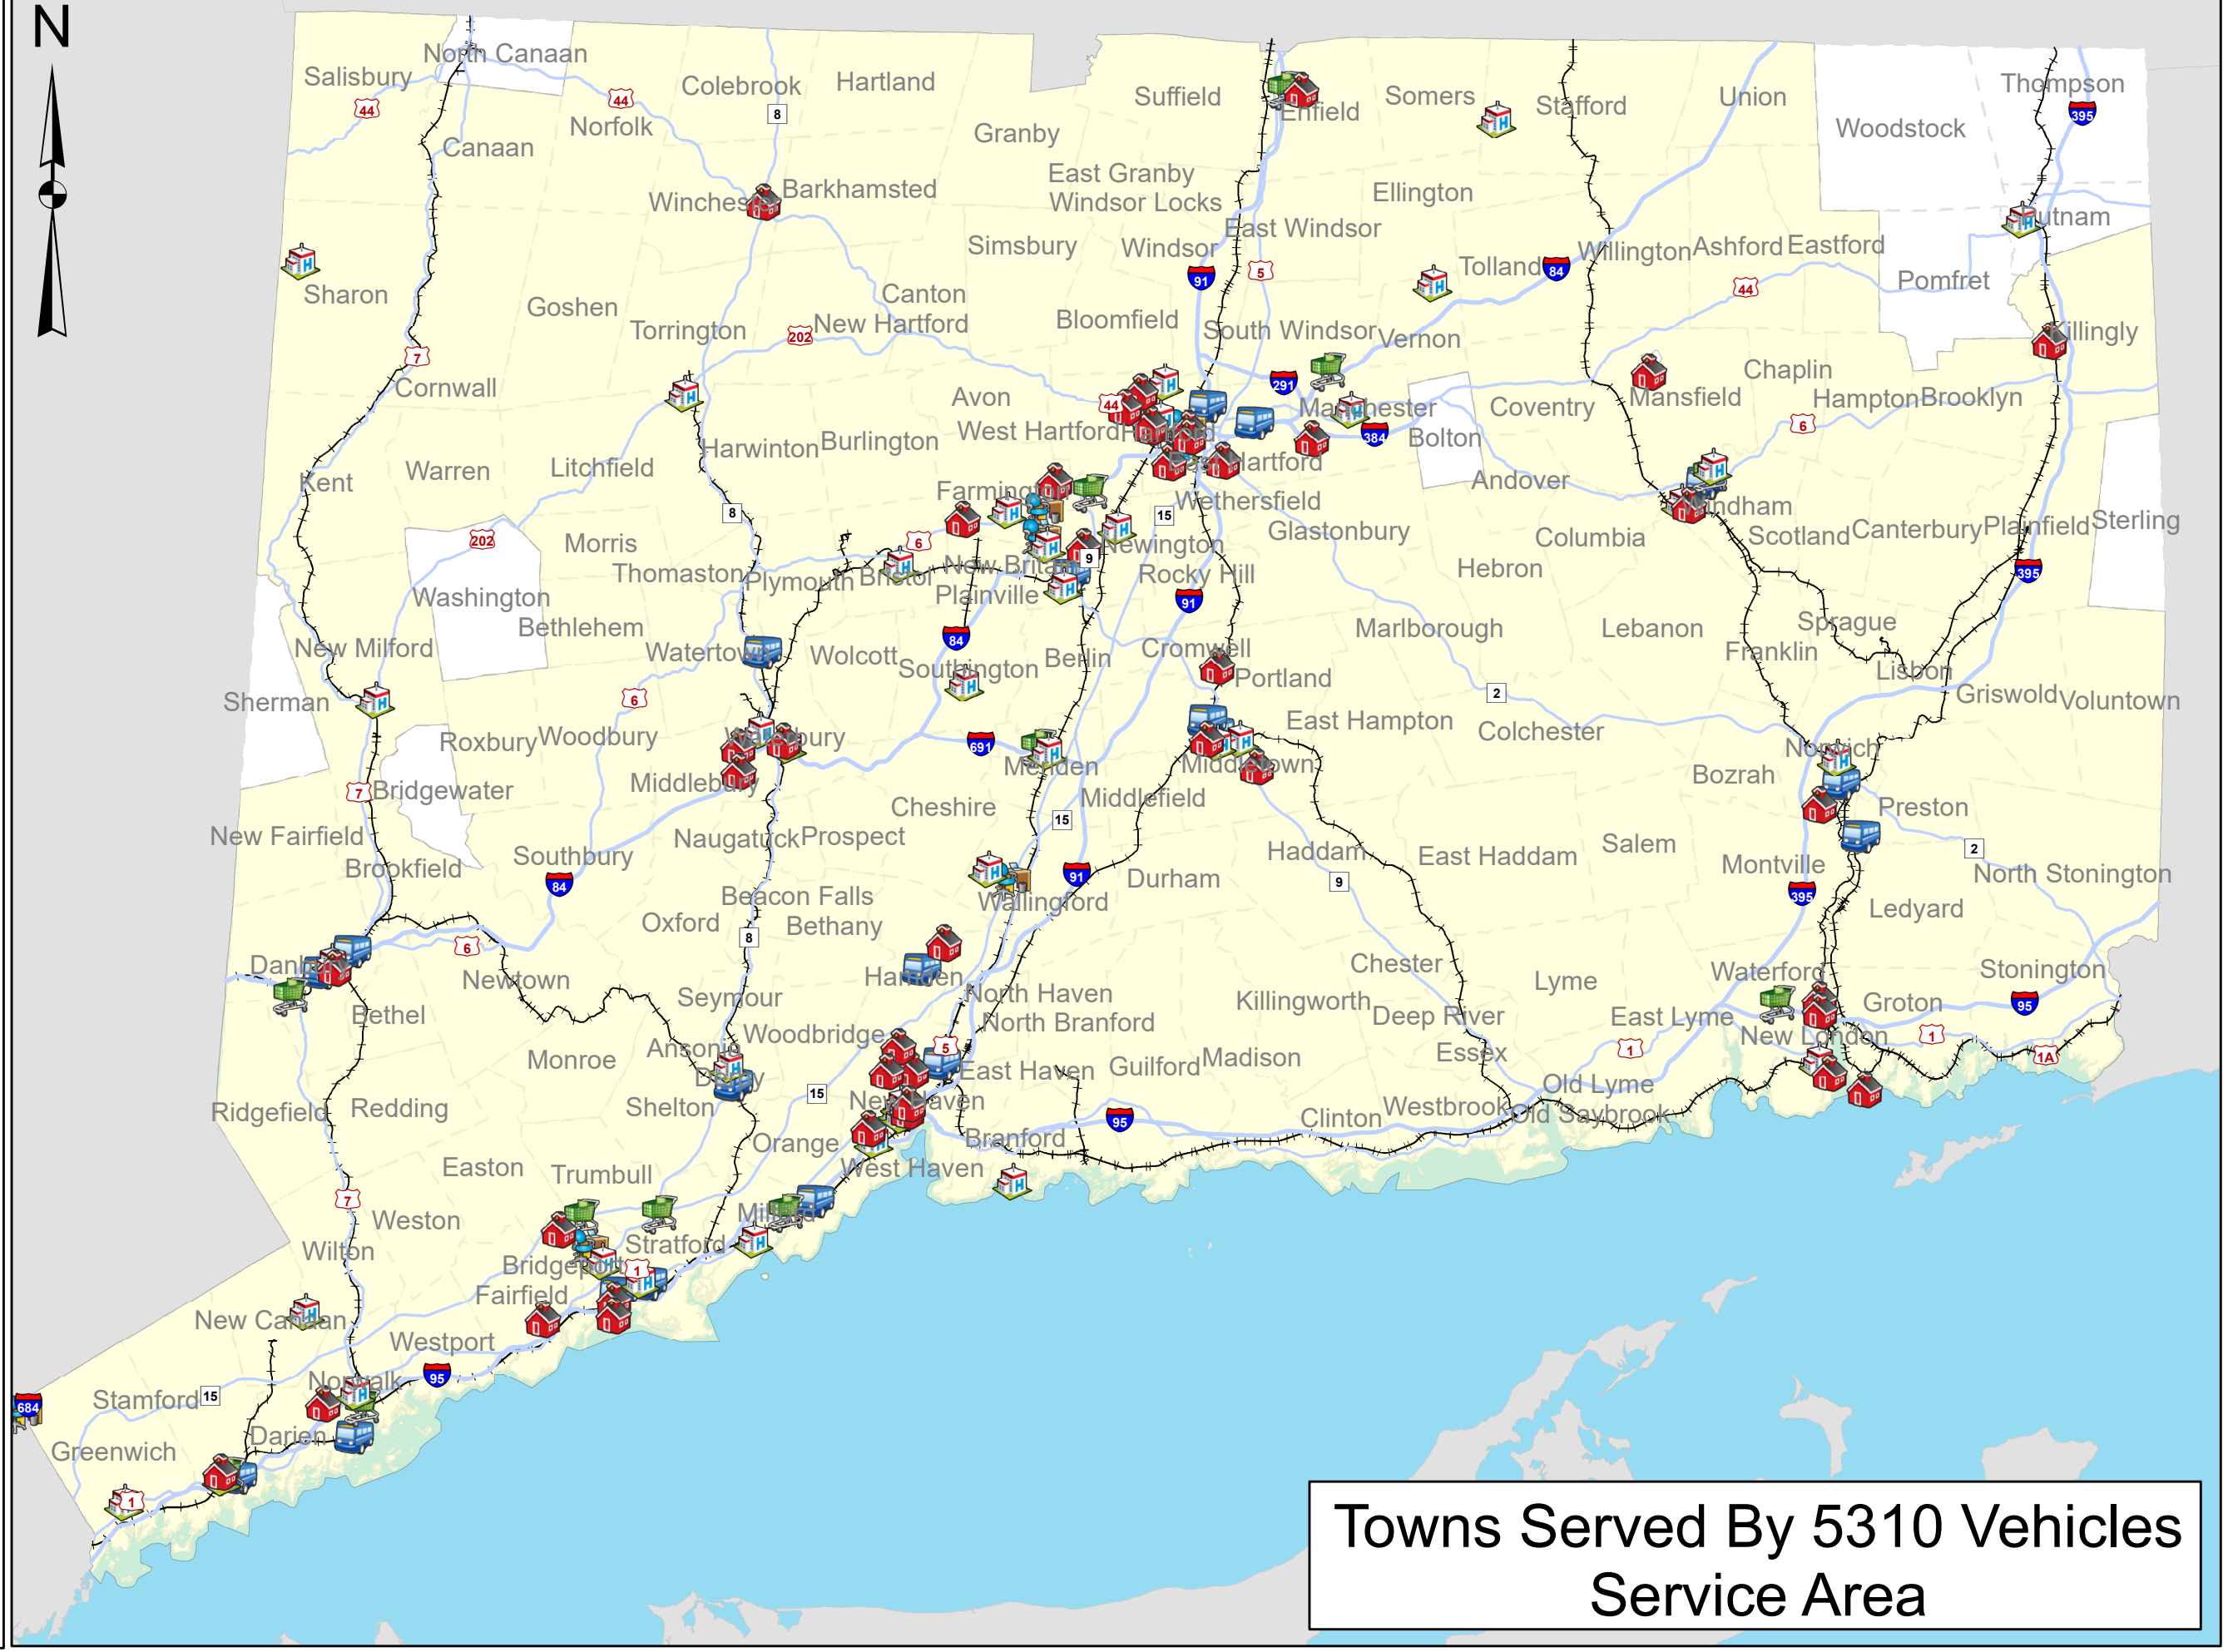

Legend

- Towns Served By 5310 Vehicles Service Area
- Passenger Rail Lines
- Colleges/Universities
- Hospitals
- Major Employers
- Shopping Malls
- Transit Facilities
- Town Boundaries

References

Map Scale

Developed July 2020

This map, developed for internal ConnDOT use, is a cartographic rendering of DOT roadway records. It should not be referenced or incorporated in any manner in legal documents or proceedings

Towns Served By 5310 Vehicles Service Area