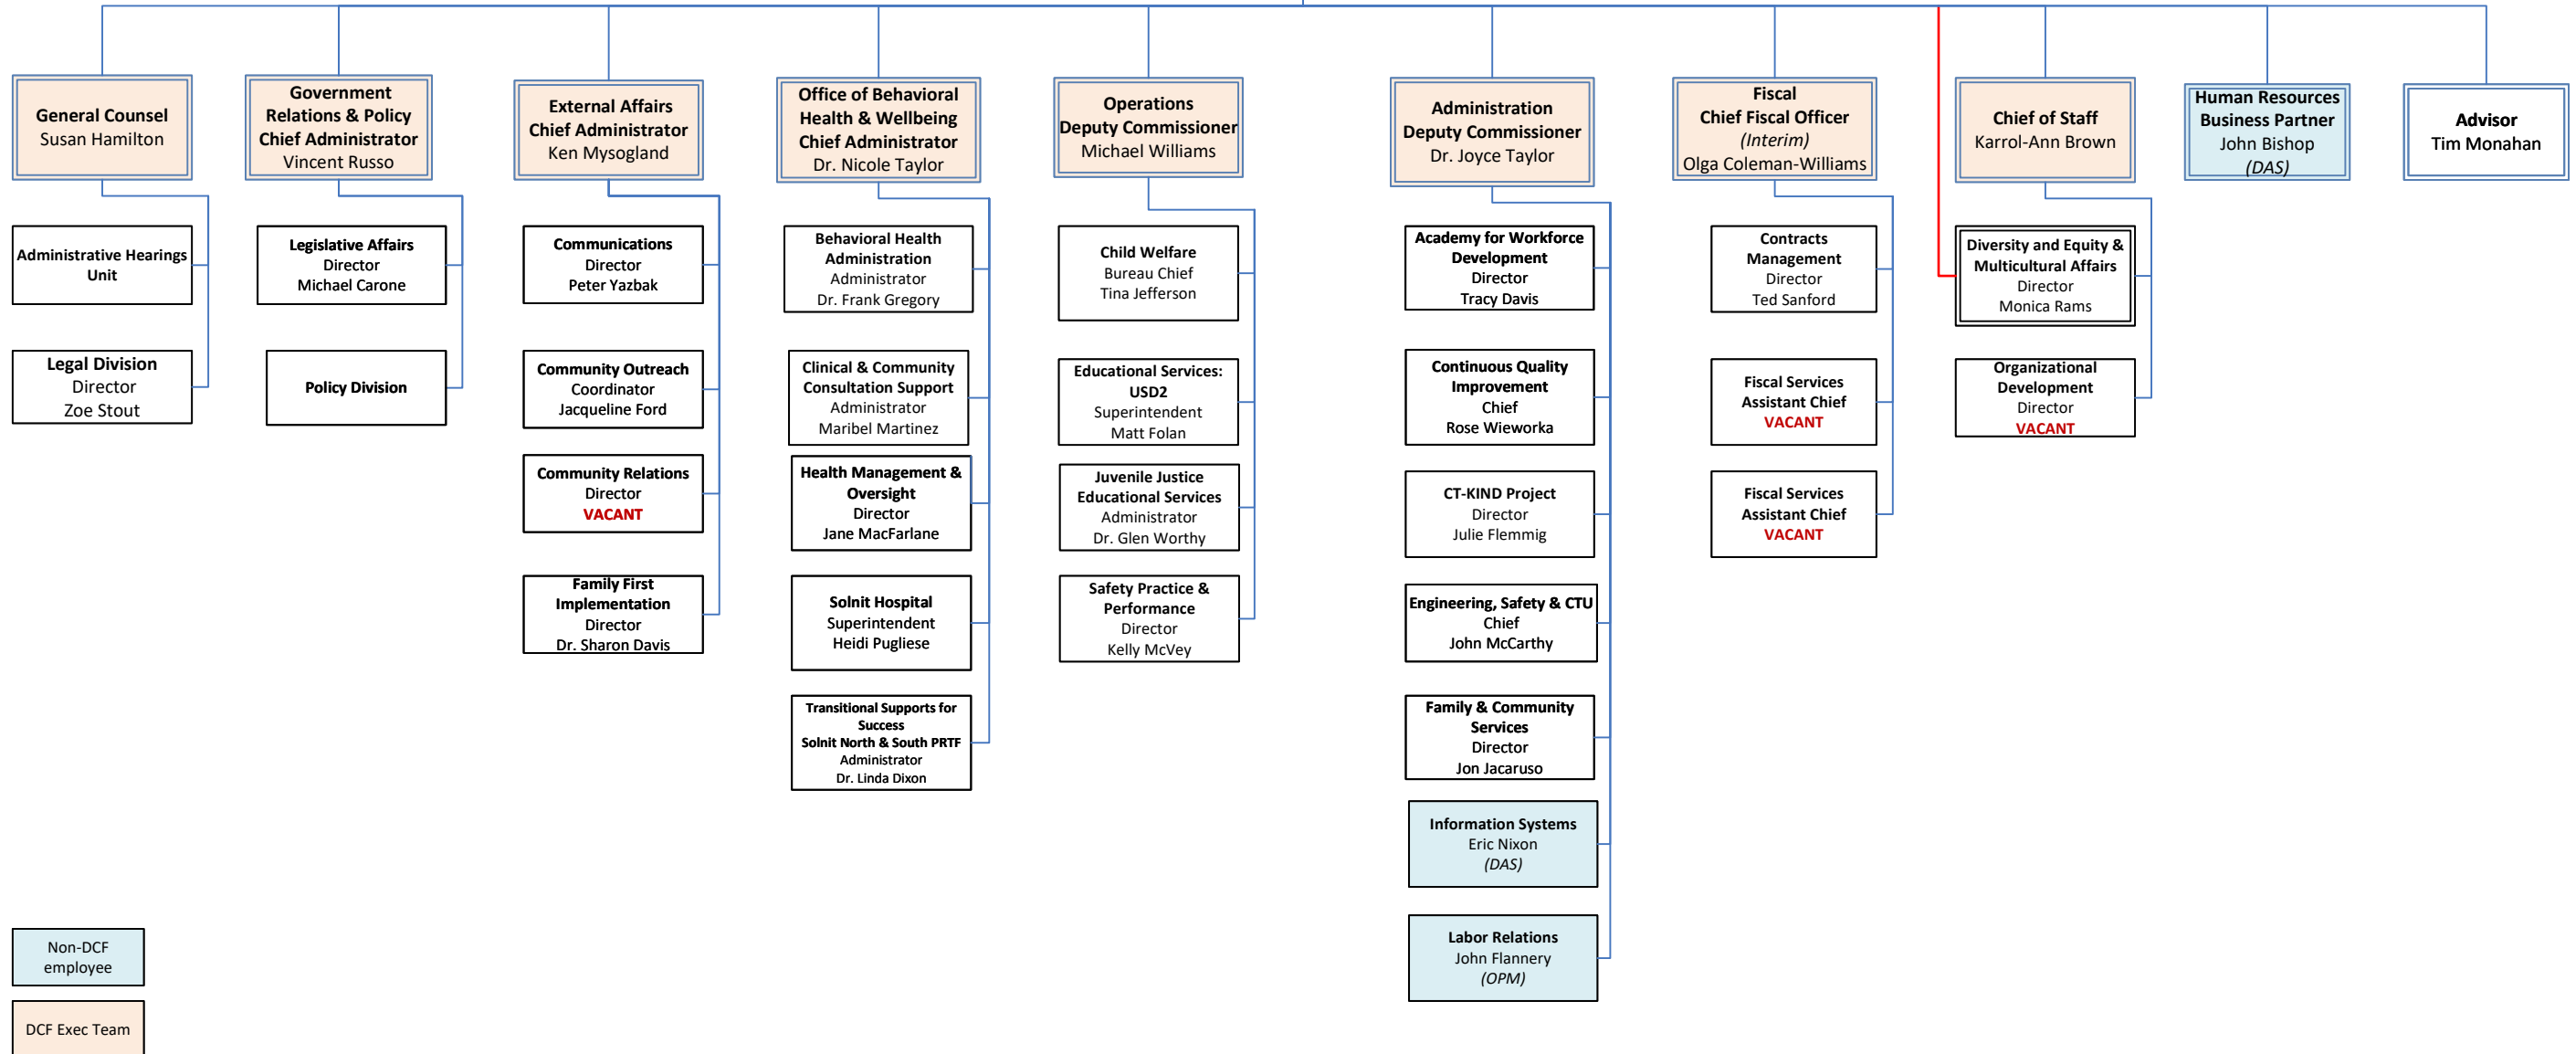

Department of Children and Families
 Organizational Chart
 February 14, 2025

Department of Children and Families
Commissioner
Jodi Hill-Lilly

Executive Secretary
 Noemi Hammonds
 Grace Lo'Stuto
 Aletha Minnis

Non-DCF employee
 DCF Exec Team