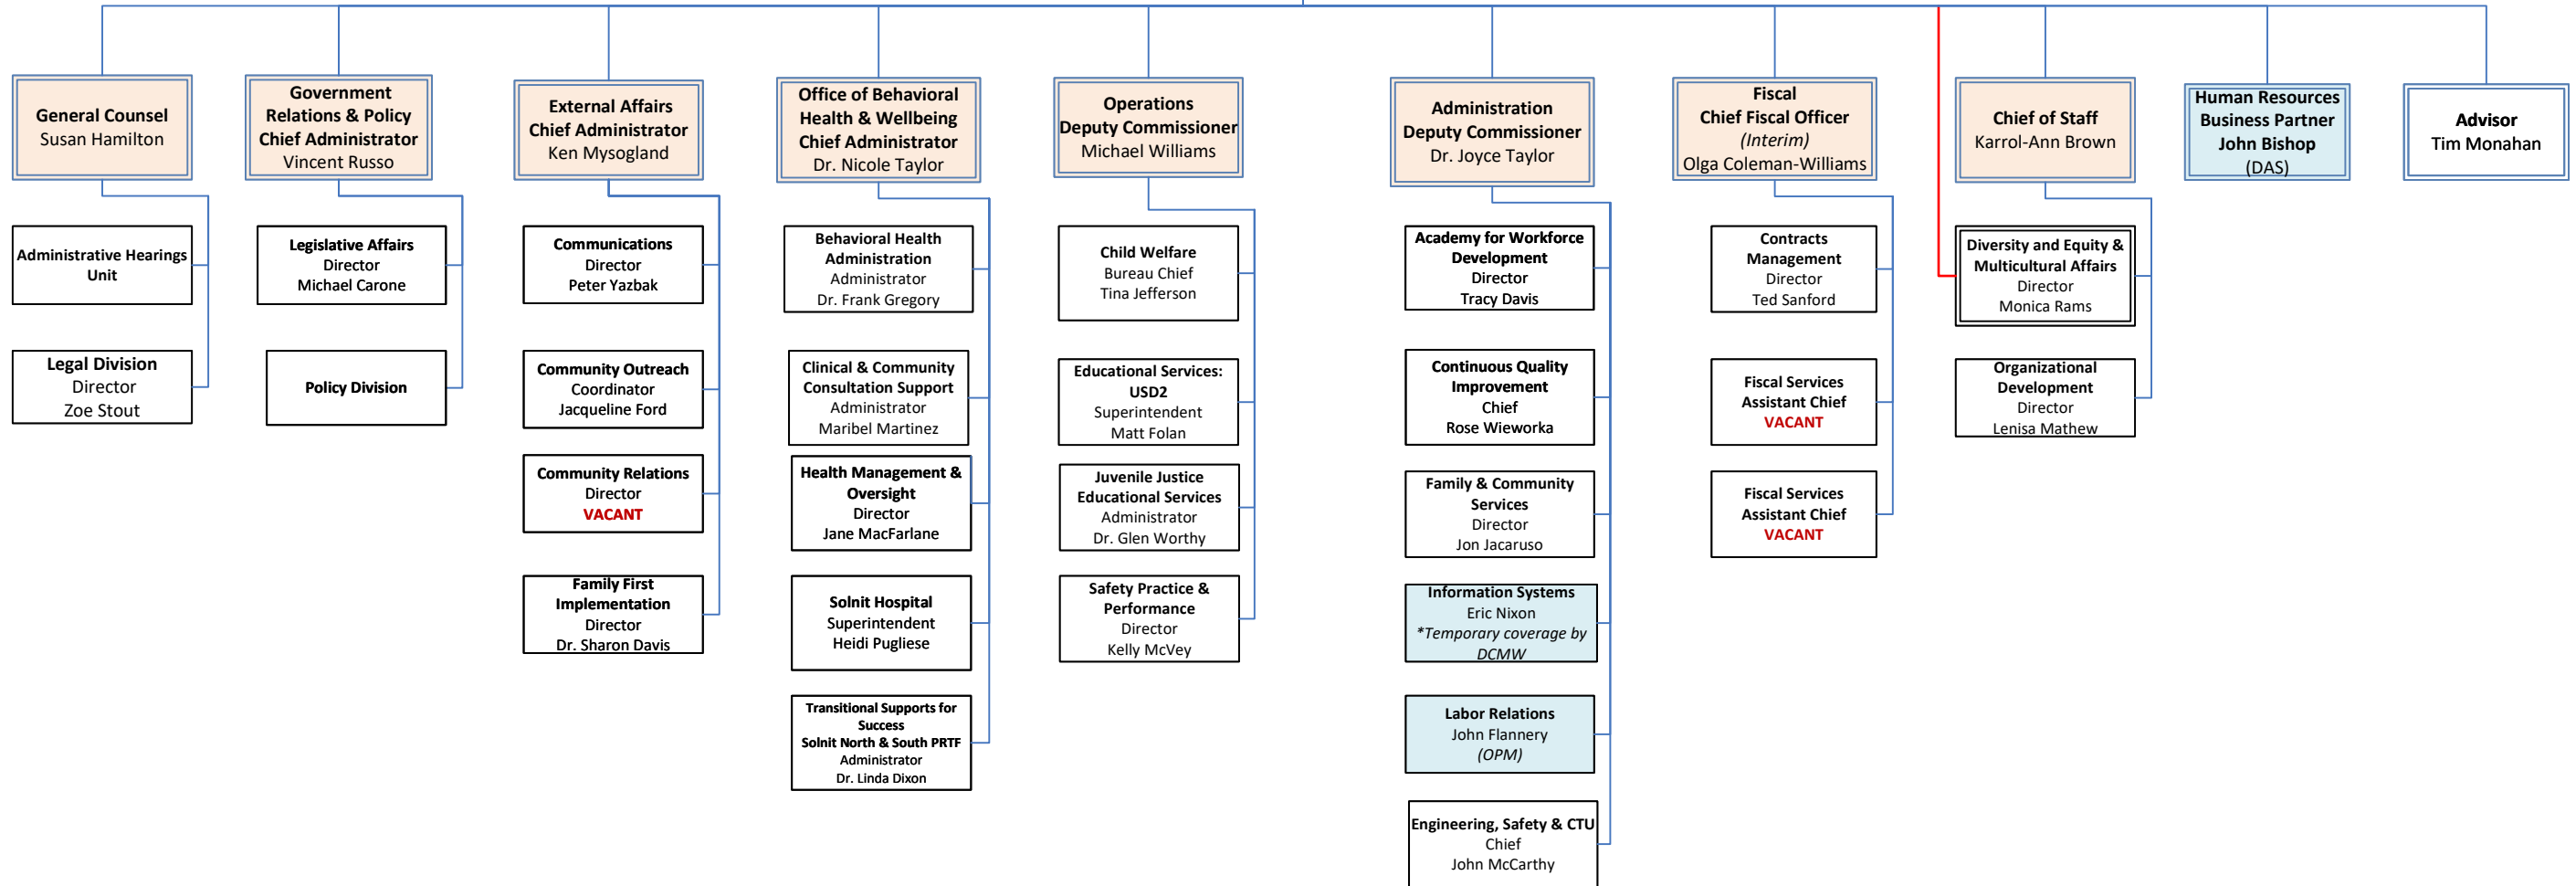

Department of Children and Families
Organizational Chart
October 1, 2024

Department of Children and Families
Commissioner
Jodi Hill-Lilly

Executive Secretary
Diane Fasano
Noemi Hammonds
Aletha Minnis

Non-DCF employee

DCF Exec Team