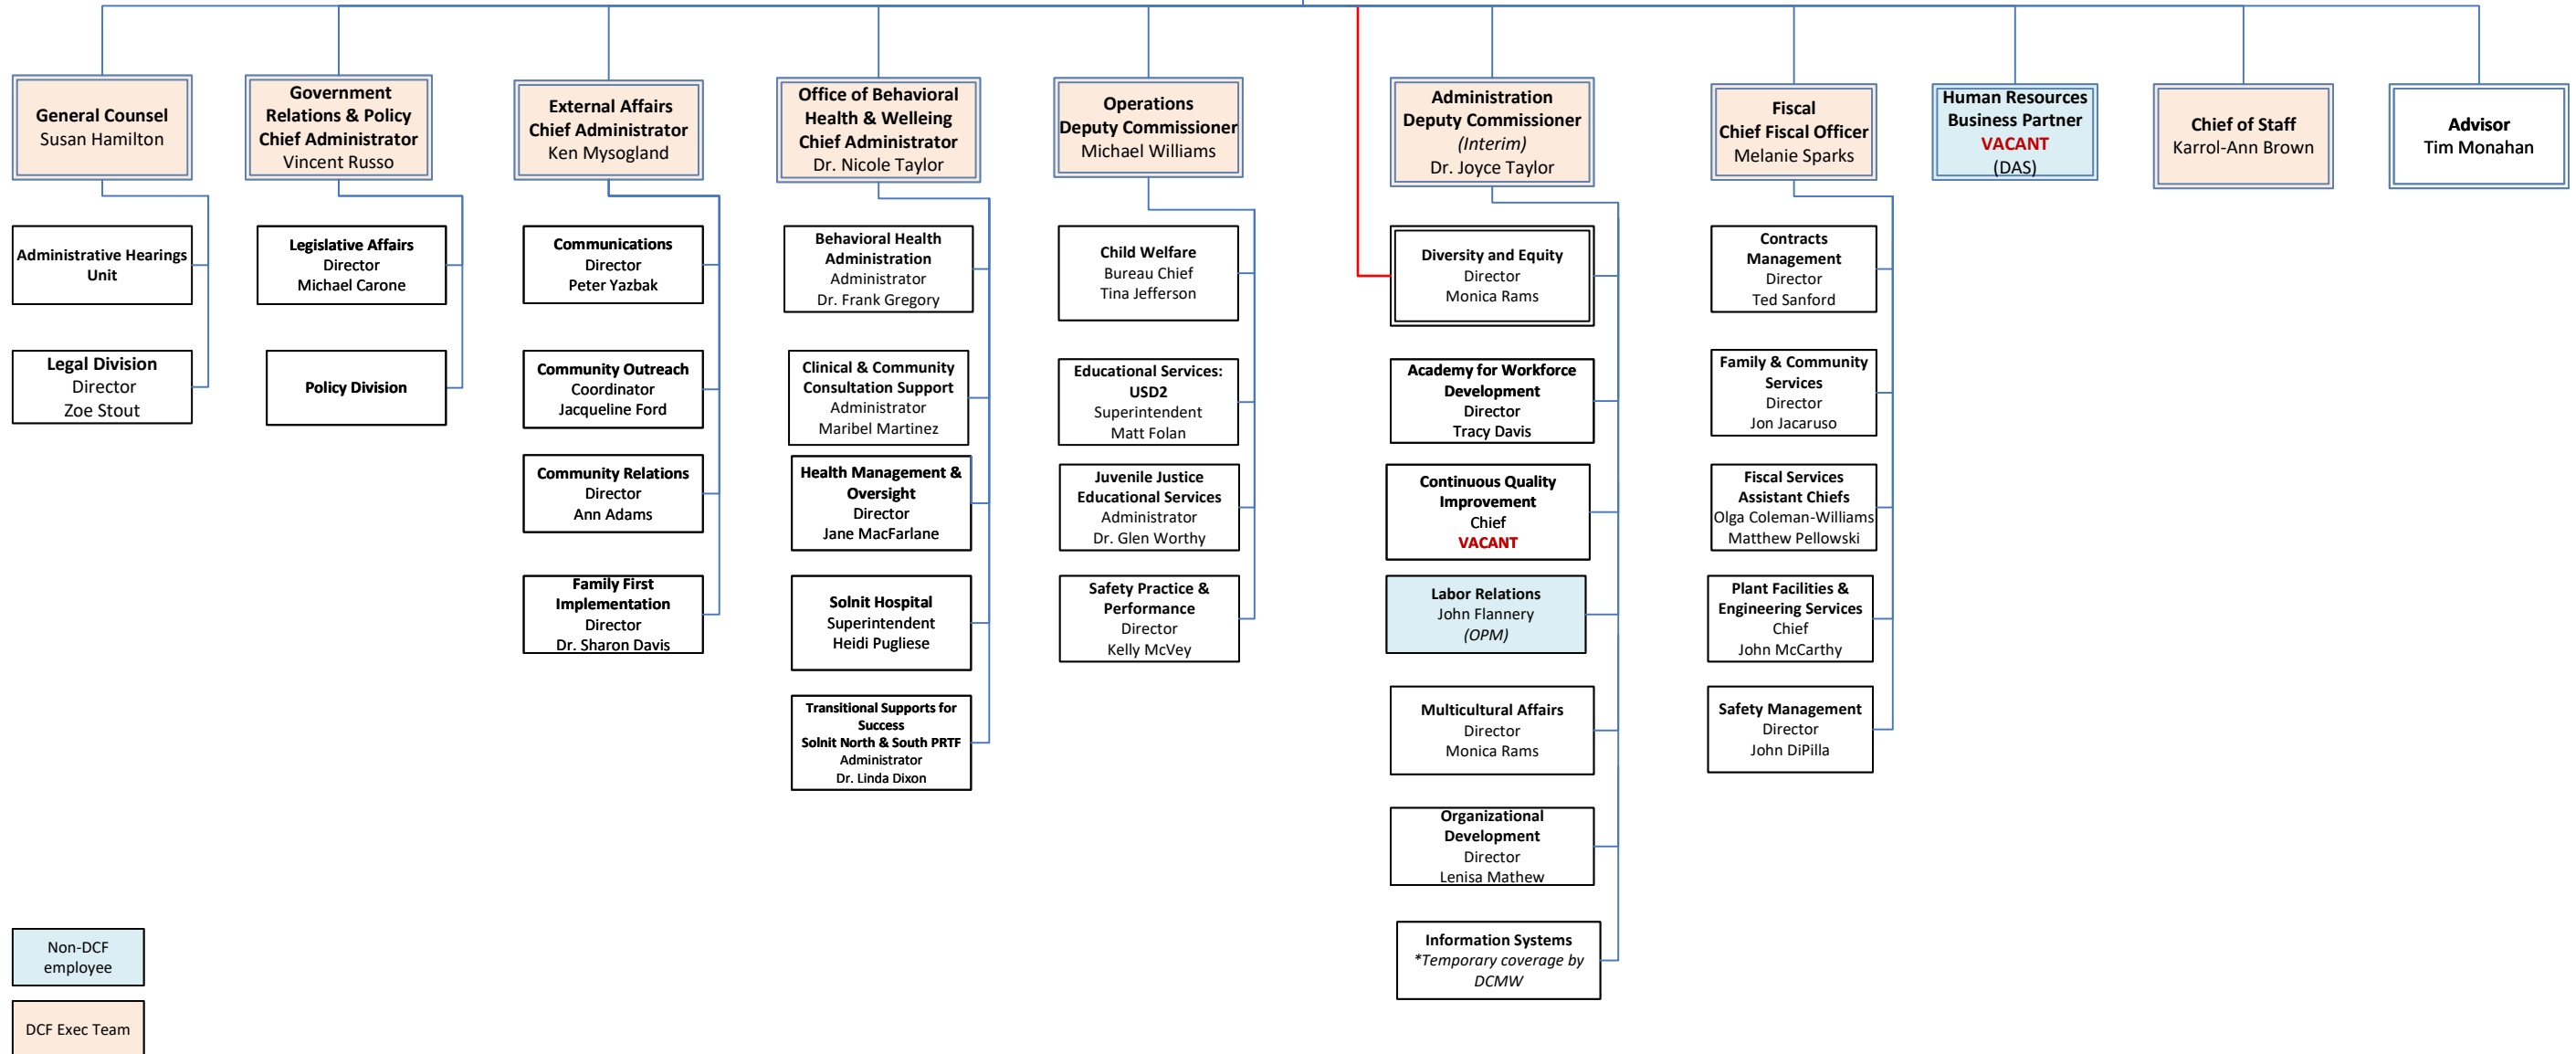

Department of Children and Families
 Executive Team Organizational Chart
 July 1, 2024

Department of Children and Families
Commissioner
Jodi Hill-Lilly

Executive Secretary
 Diane Fasano
 Noemi Hammonds
 Aletha Minnis

Non-DCF employee

DCF Exec Team