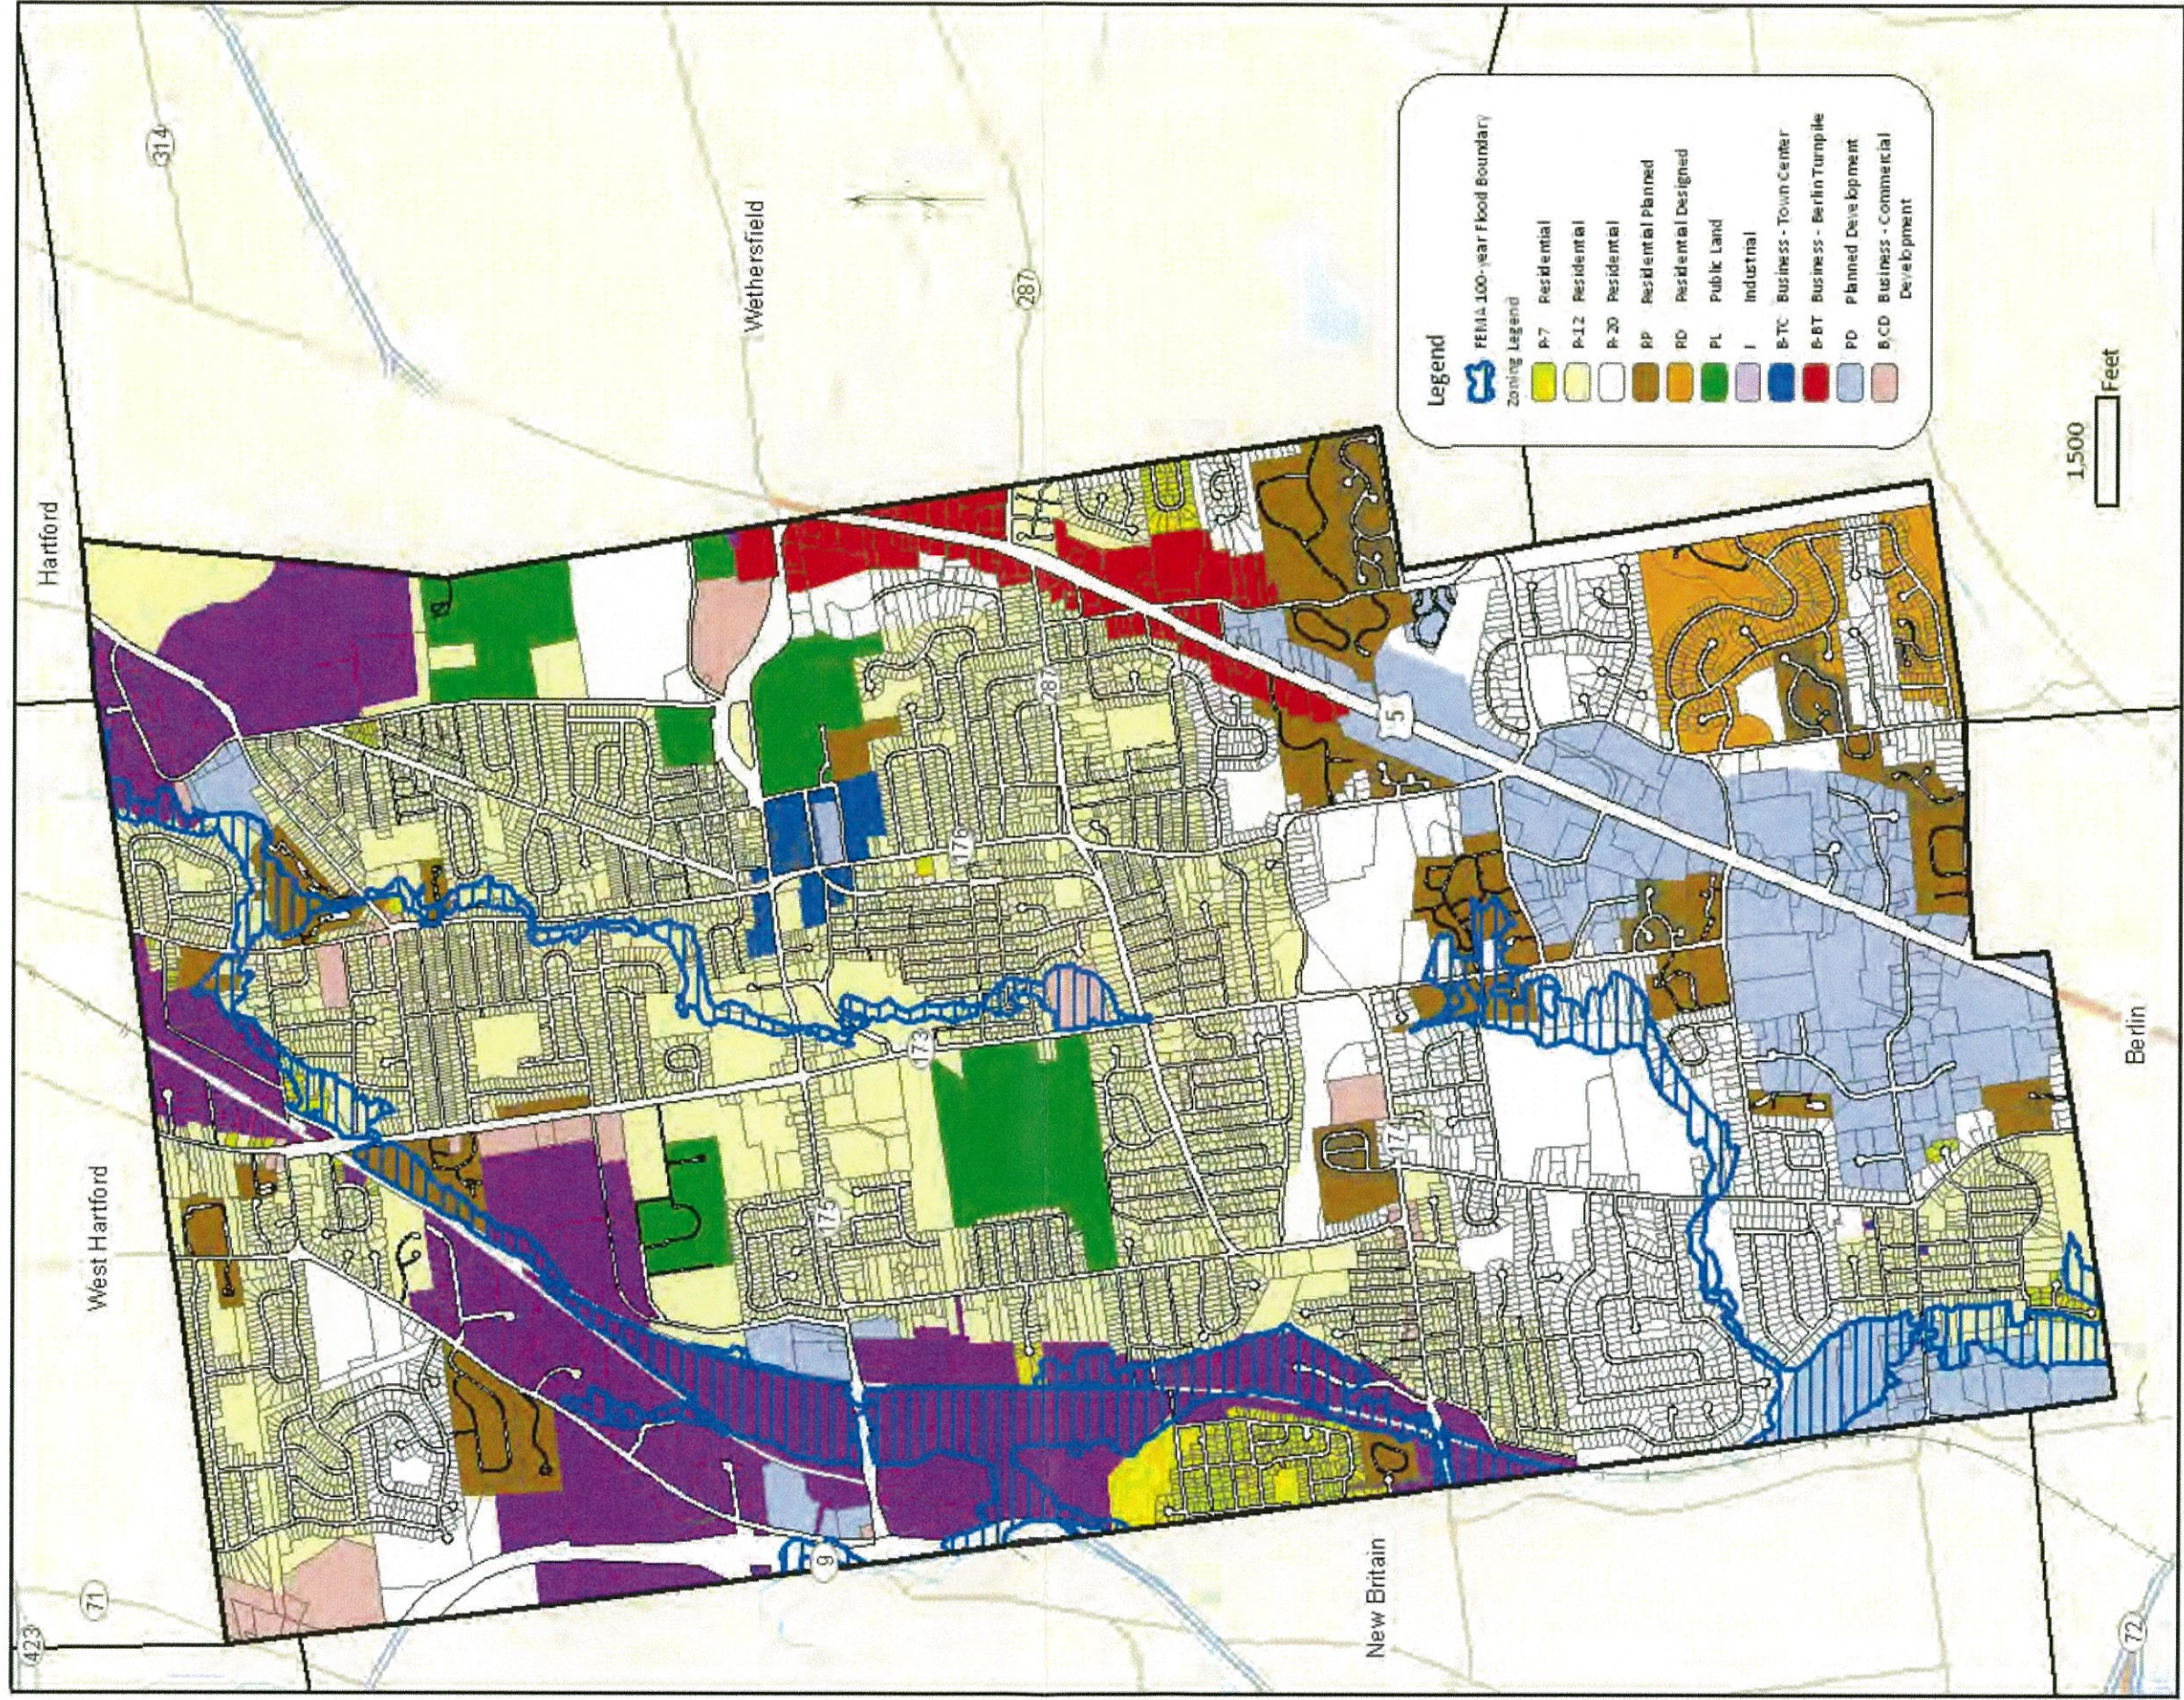

2009 Zoning Map

Newington, CT

1,500 Feet