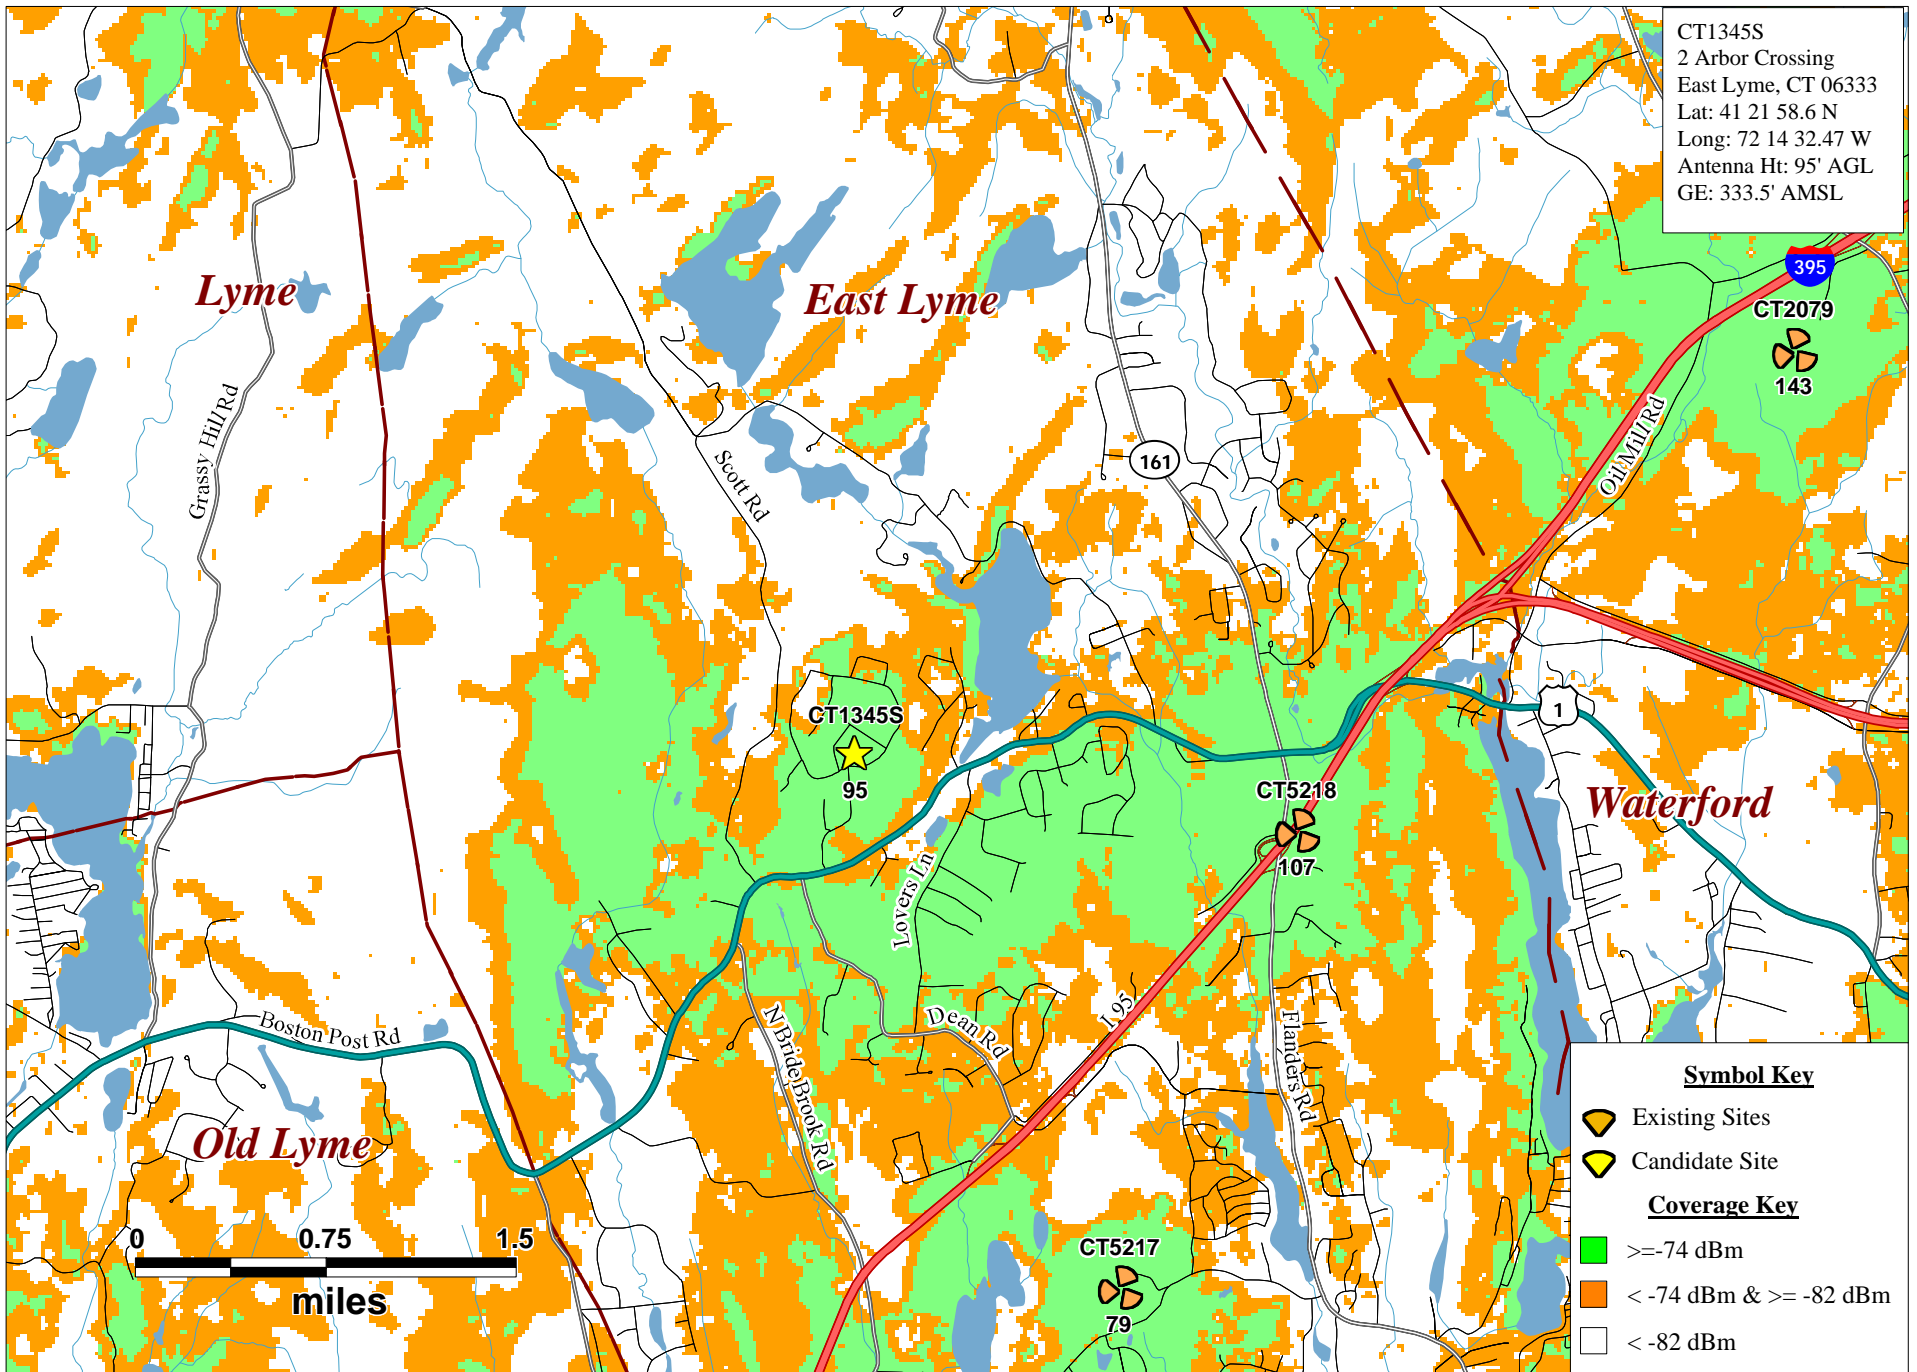

# ATTACHMENT 1

CT1345S  
 2 Arbor Crossing  
 East Lyme, CT 06333  
 Lat: 41 21 58.6 N  
 Long: 72 14 32.47 W  
 Antenna Ht: 95' AGL  
 GE: 333.5' AMSL

**Symbol Key**

- Existing Sites
- Decom Site

**Coverage Key**

- Existing Coverage w/o CT2022
- CT2022's Coverage Lost
- Less than -82 dBm

Existing 850 MHz UMTS  
 Coverage with CT2022 Off-Air

East Lyme, CT

2 Arbor Crossing  
 East Lyme, CT 06333

PREPARED ON \_\_\_\_\_  
 DATE: 08/10/2016

REV  
 0

Existing 850 MHz UMTS  
 Coverage with CT1345S Site

East Lyme, CT

2 Arbor Crossing  
 East Lyme, CT 06333

PREPARED ON  
 DATE: 08/10/2016

REV  
 0