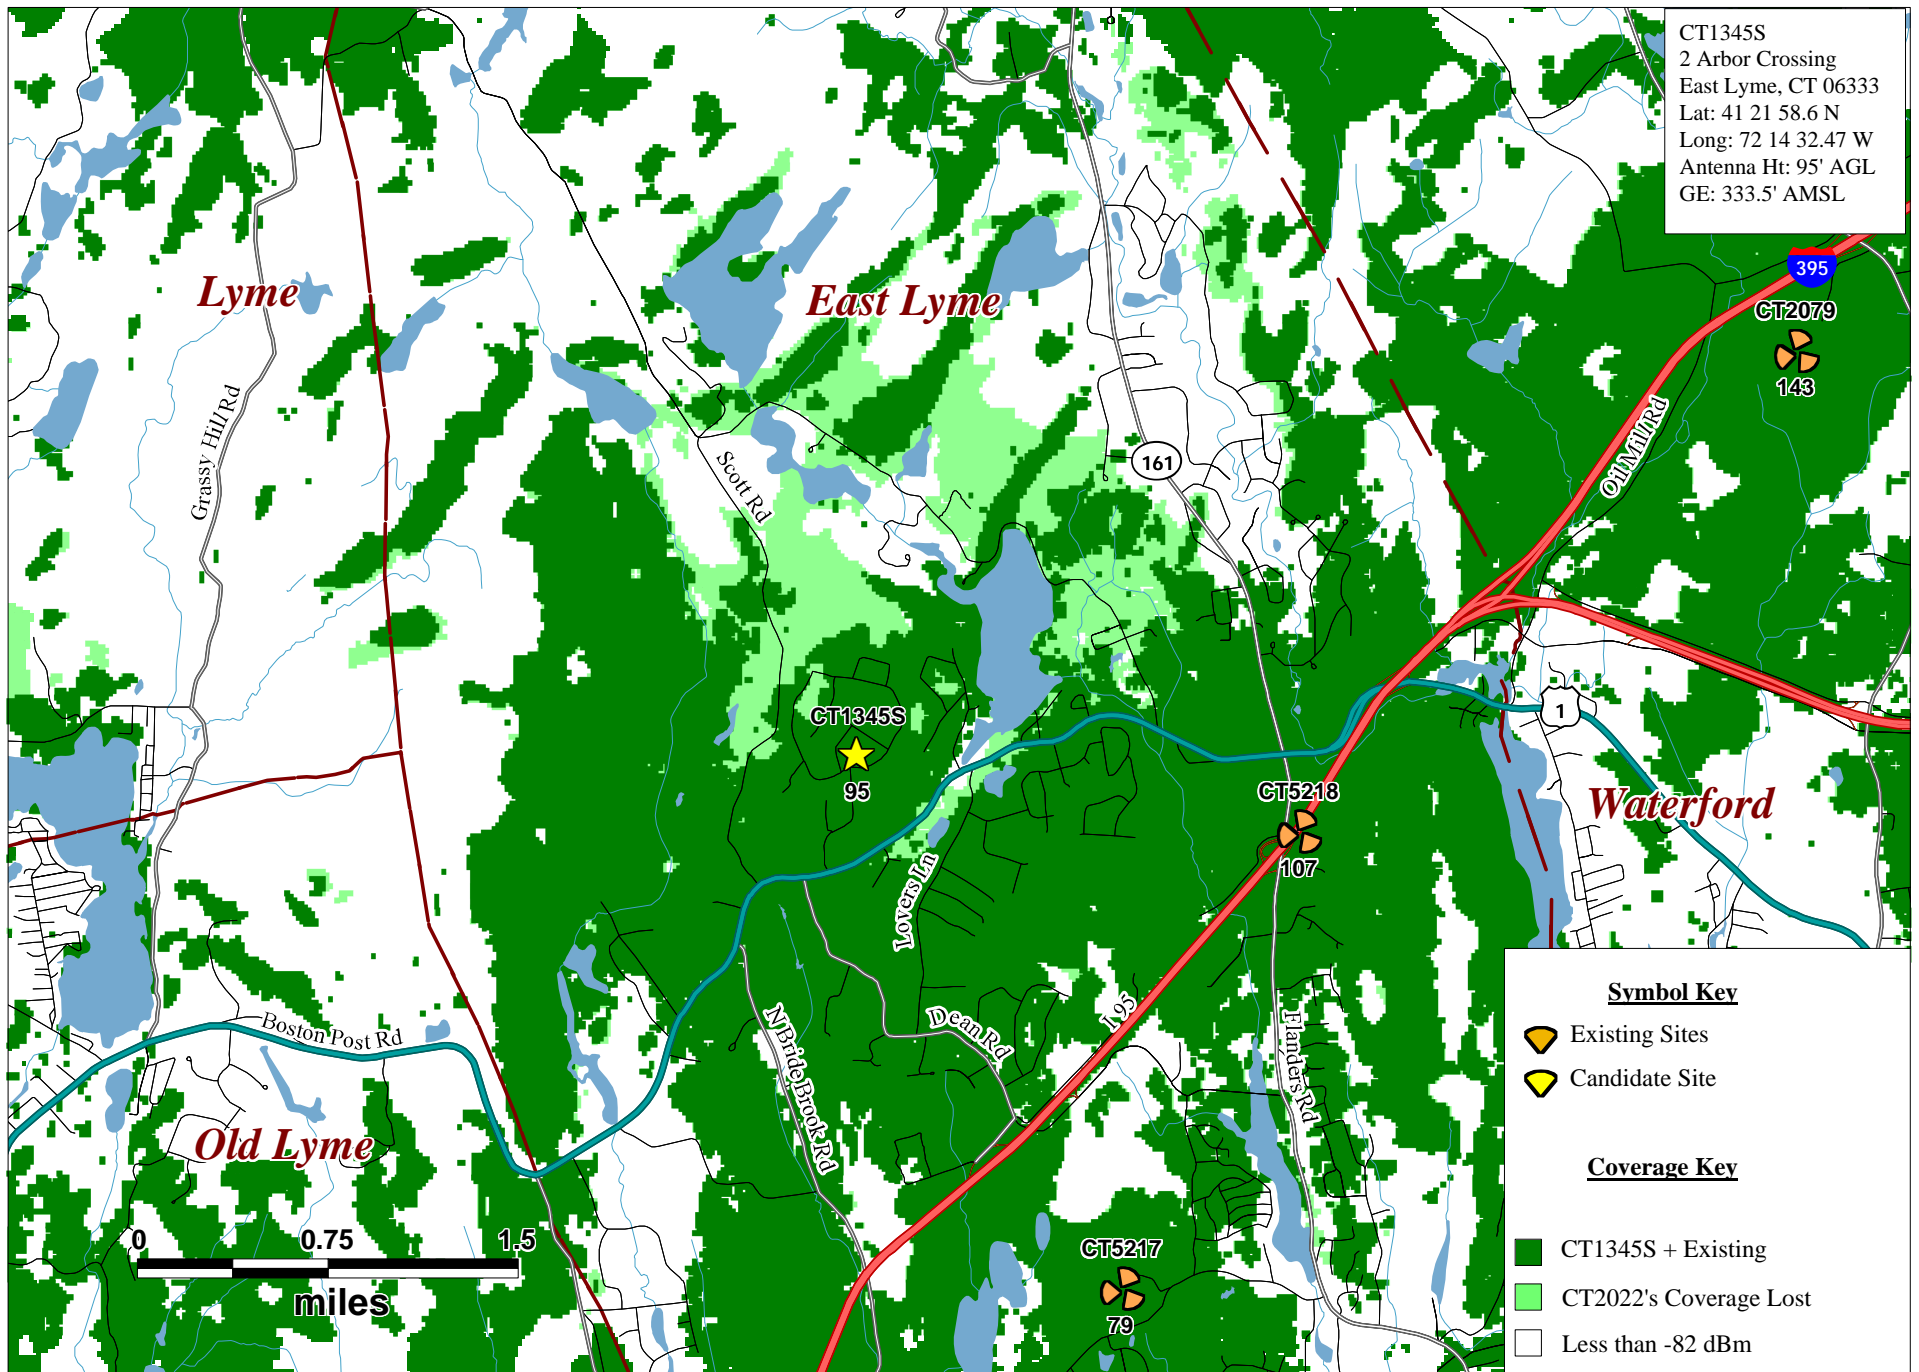

REV  
 0

Existing 850 MHz UMTS  
 Coverage with CT1345S Site

East Lyme, CT

2 Arbor Crossing  
 East Lyme, CT 06333

PREPARED ON  
 DATE: 08/10/2016

REV  
 0