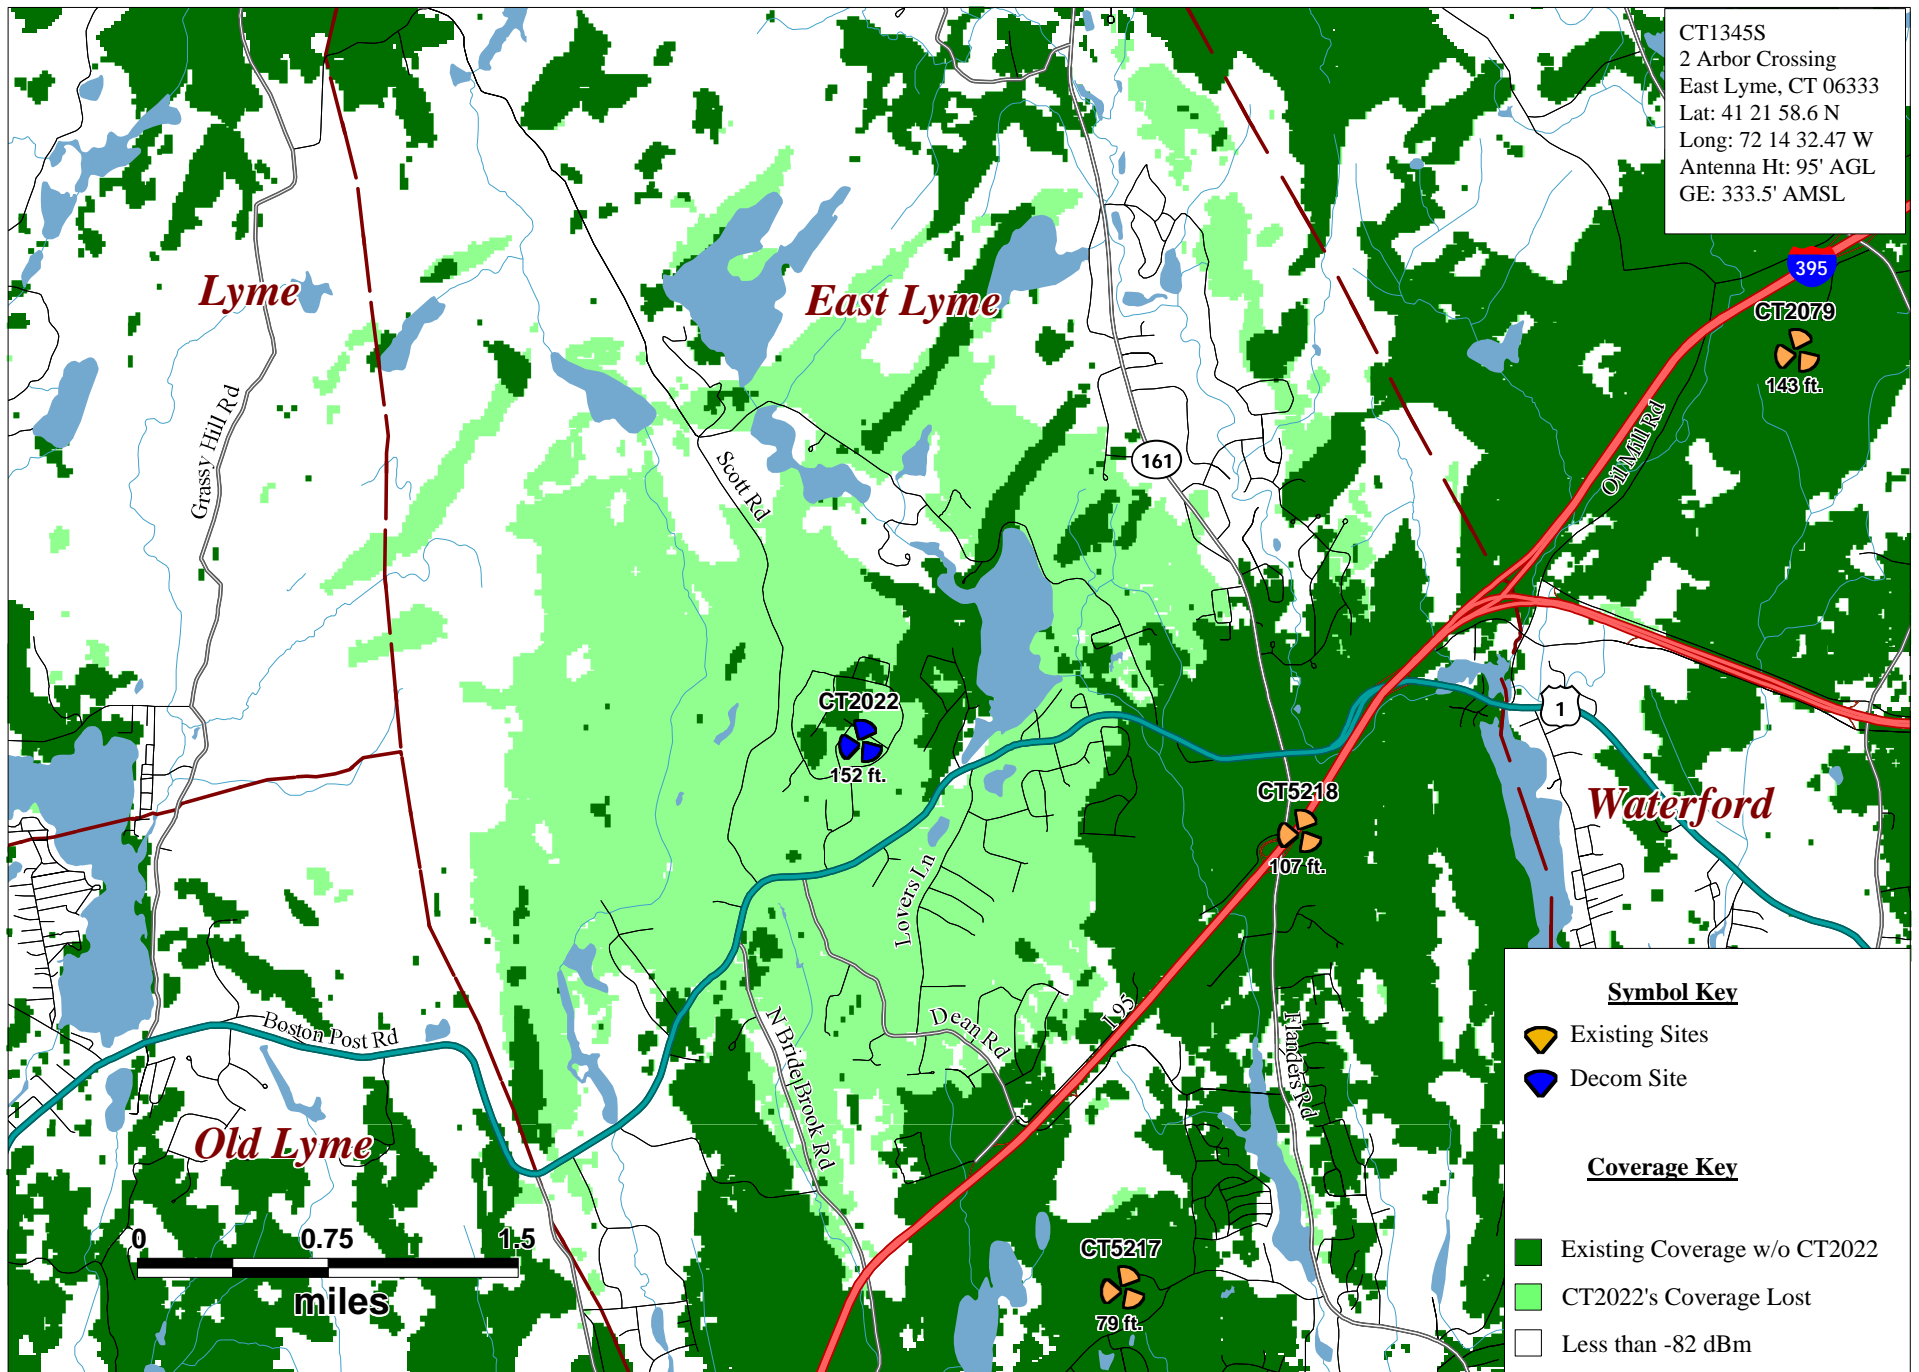

# ATTACHMENT 1

CT1345S  
 2 Arbor Crossing  
 East Lyme, CT 06333  
 Lat: 41 21 58.6 N  
 Long: 72 14 32.47 W  
 Antenna Ht: 95' AGL  
 GE: 333.5' AMSL

**Symbol Key**

- Existing Sites
- Decom Site

**Coverage Key**

- Existing Coverage w/o CT2022
- CT2022's Coverage Lost
- Less than -82 dBm

Existing 850 MHz UMTS  
 Coverage with CT2022 Off-Air

East Lyme, CT

2 Arbor Crossing  
 East Lyme, CT 06333

PREPARED ON \_\_\_\_\_  
 DATE: 08/10/2016

REV  
 0

Existing 850 MHz UMTS  
 Coverage with CT1345S Site

East Lyme, CT

2 Arbor Crossing  
 East Lyme, CT 06333

PREPARED ON  
 DATE: 08/10/2016

REV  
 0