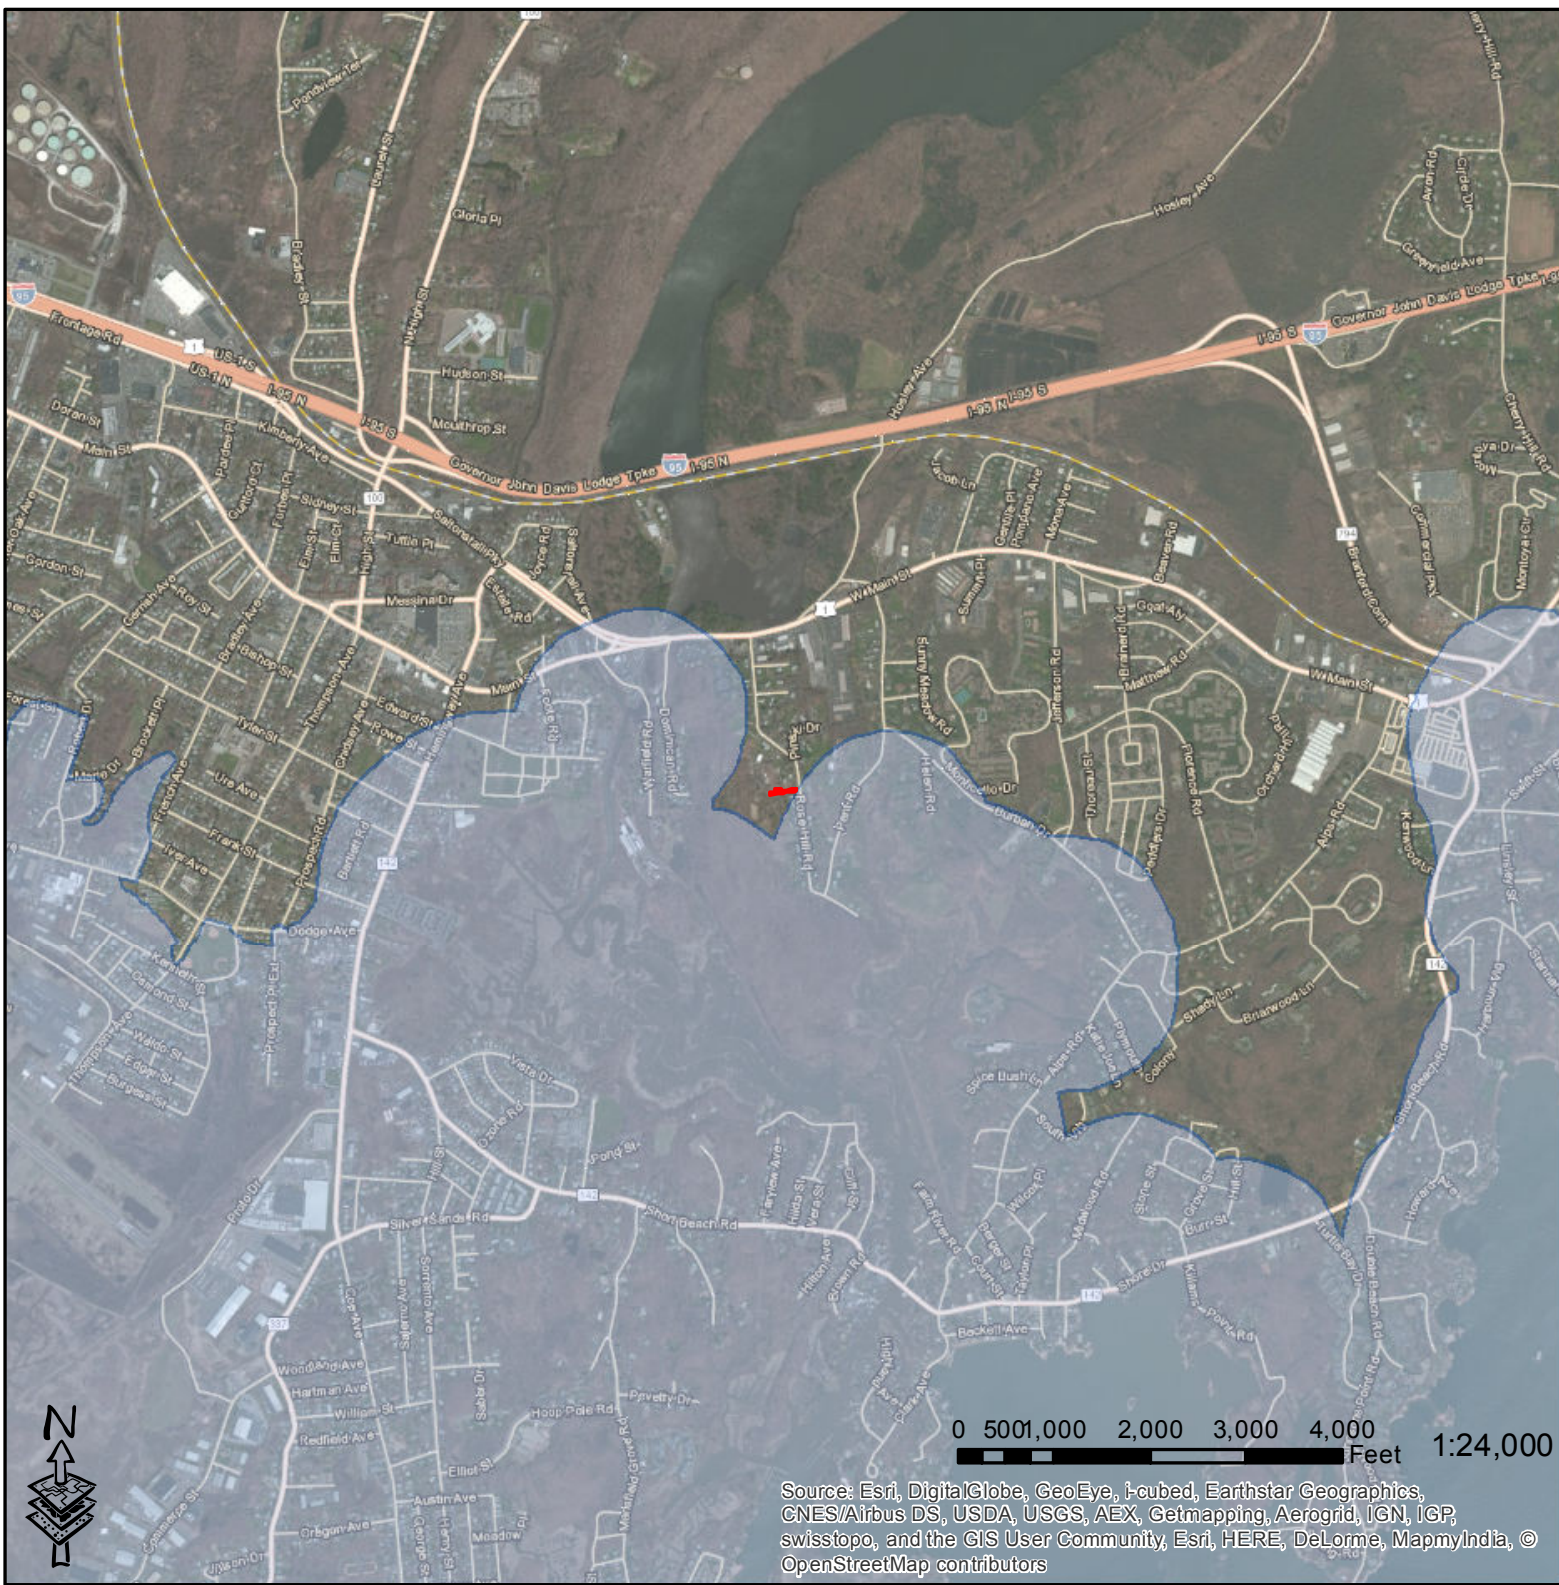

ATTACHMENT 11

Coastal Zone Map

Legend

-  Project Site
-  Coastal Zone Boundary

**CT-0016 / ROSE HILL RD
45 ROSE HILL ROAD
NEW HAVEN COUNTY
BRANFORD, CT 06405**

Source: Selected data from USGS, CTDEEP & EBI.

Project #
6114007785

Created By:
EBI GIS
Date: 3/9/2015

Source: Esri, DigitalGlobe, GeoEye, i-cubed, Earthstar Geographics, CNES/Airbus DS, USDA, USGS, AEX, Getmapping, Aerogrid, IGN, IGP, swisstopo, and the GIS User Community, Esri, HERE, DeLorme, MapmyIndia, © OpenStreetMap contributors