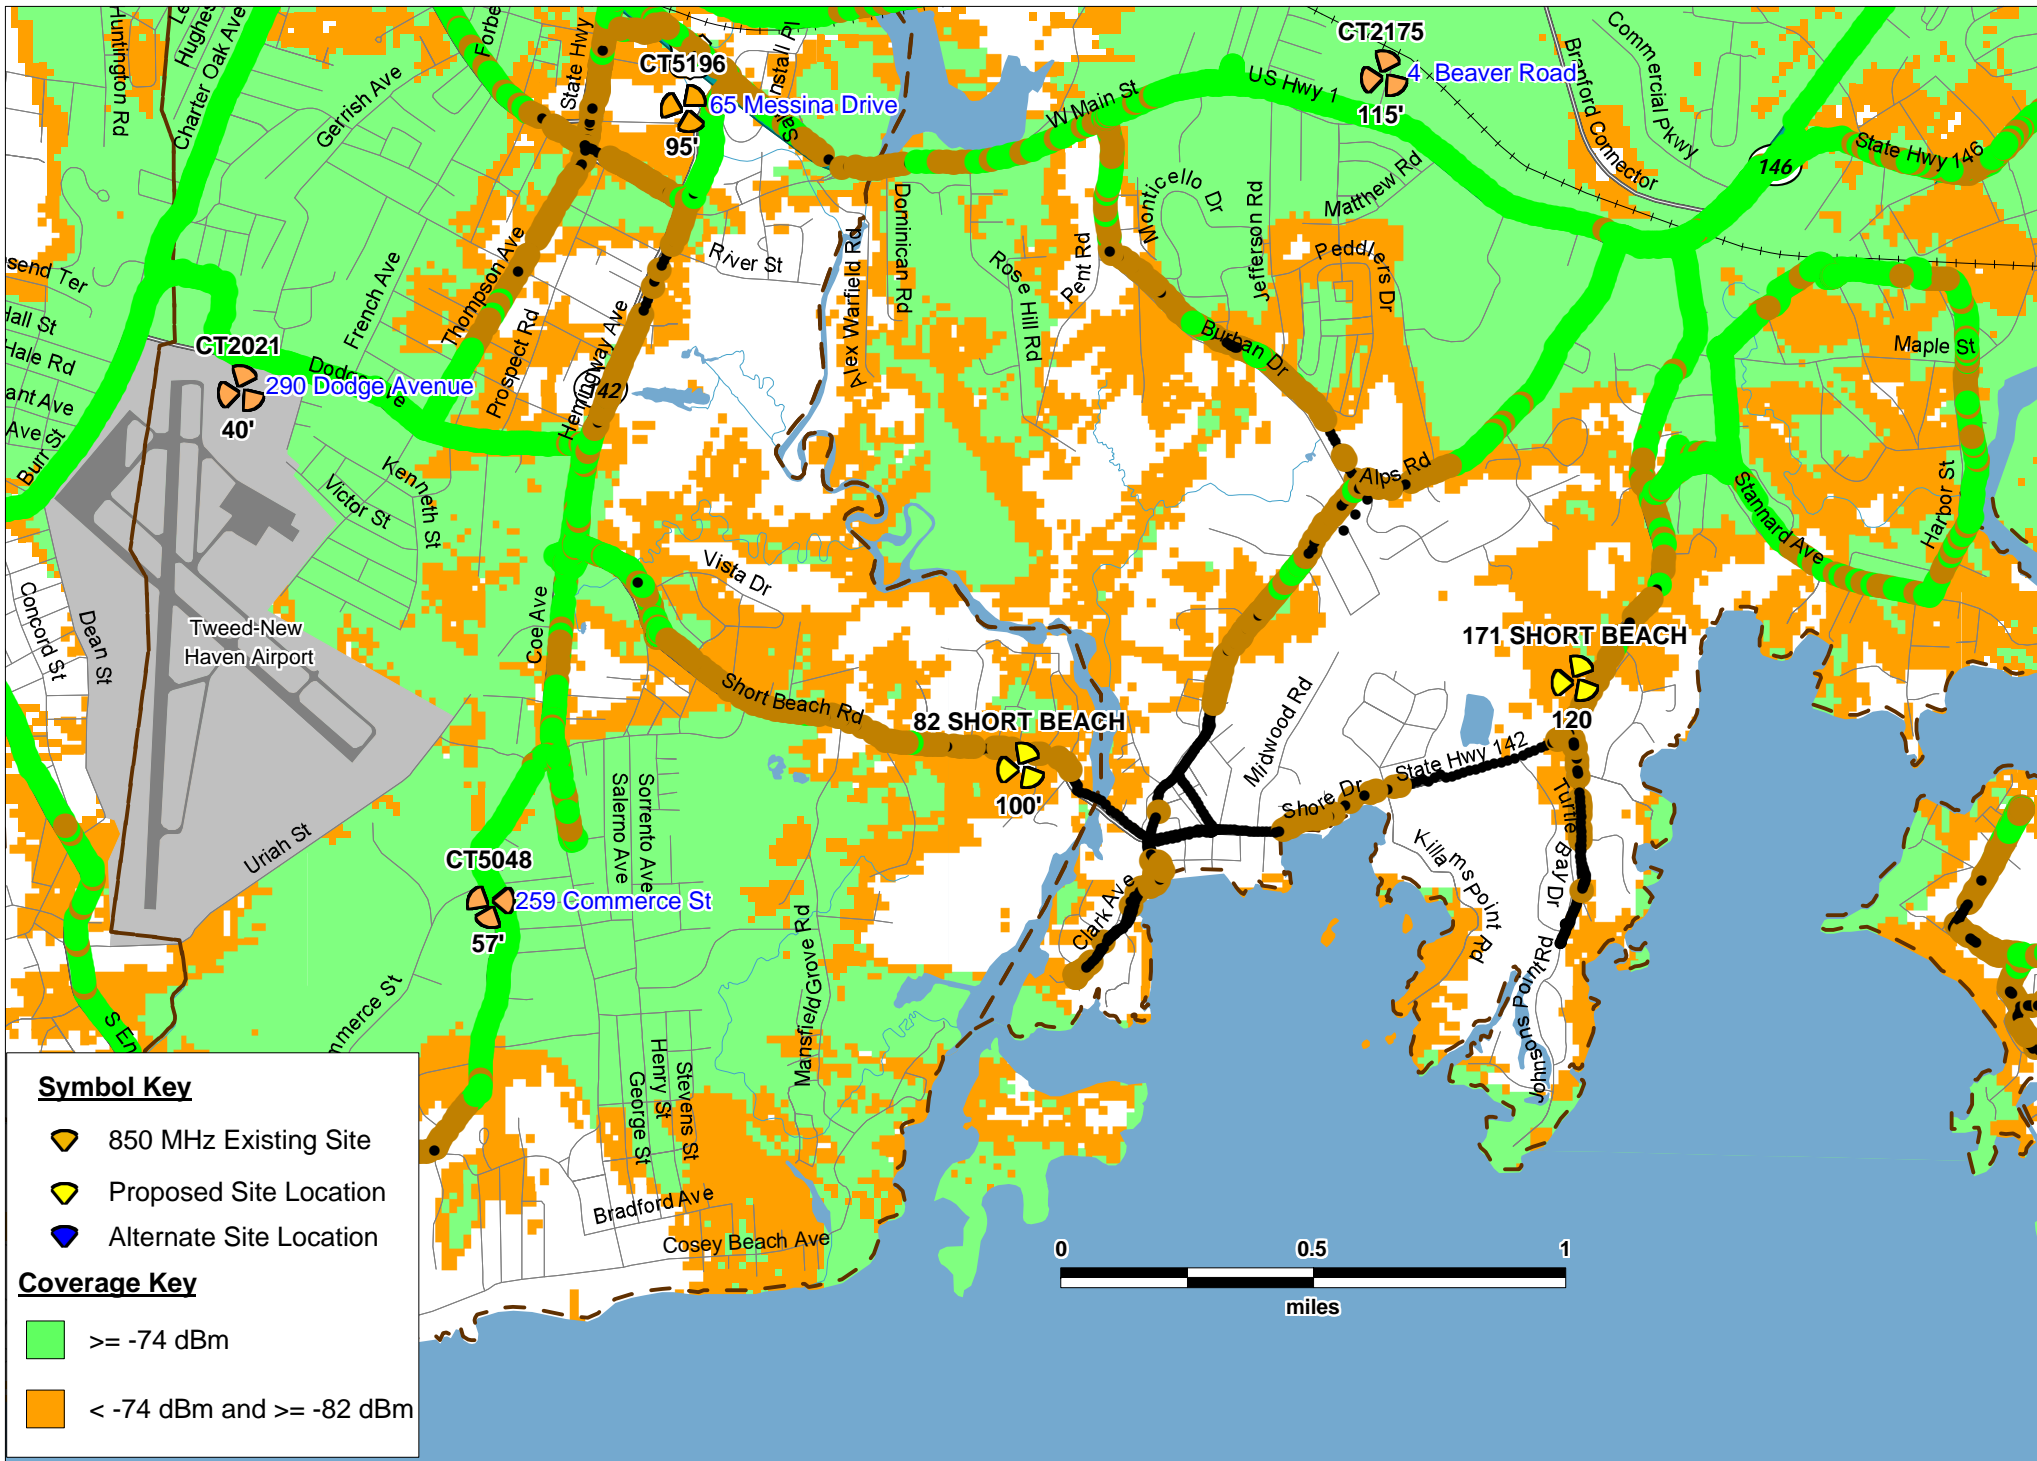

# ATTACHMENT 3

**Symbol Key**

- 850 MHz Existing Site
- Proposed Site Location
- Alternate Site Location

**Coverage Key**

- >= -74 dBm
- < -74 dBm and >= -82 dBm

Existing Coverage & Cellular Ex Drive Test  
(Driven Date: 06/22/2010)

Branford/East Haven, CT

82 Short Beach Rd, East Haven  
171 Short Beach Rd, Branford

PREPARED ON	
DATE: 05/30/2012	REV 0