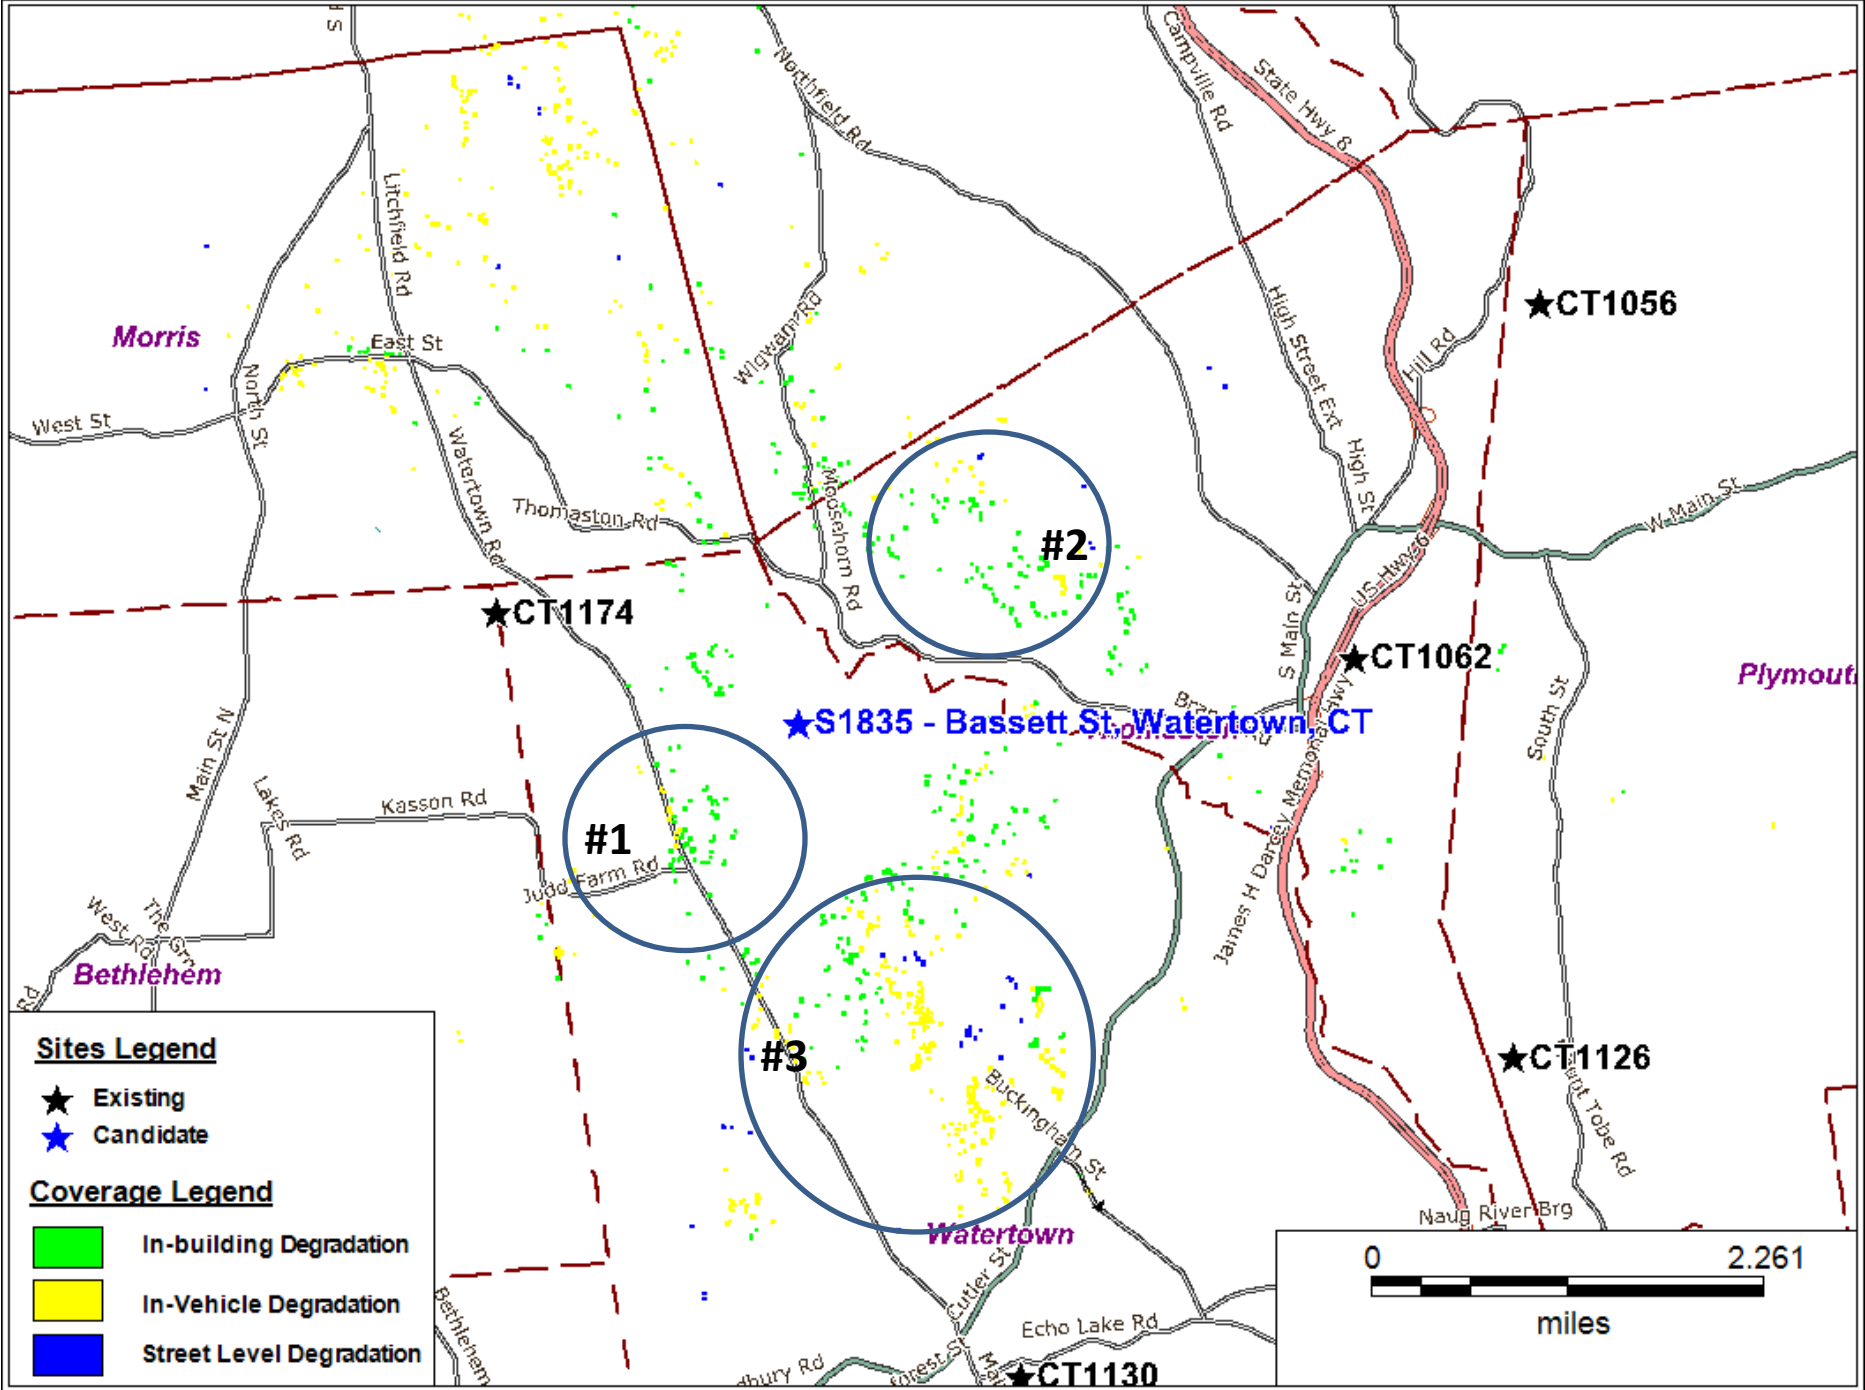

ATTACHMENT 4

Sites Legend

- ★ Existing
- ★ Candidate

Coverage Legend

- >= -74 dBm
- >= -82 dBm

AT&T Composite Coverage in Watertown, CT (Bassett Rd 1 @127ft)

Watertown CT S1835

Coverage Degradation due to
Height Reductions

Coverage Degradation due to Height Reduction from 150ft to 140ft

#1 – In-building coverage lost on houses in this area

#2 – In-building coverage lost on houses in this area

#3 – In-vehicle coverage lost on portions of roads in this area

#3 – Street level coverage lost (golf course)