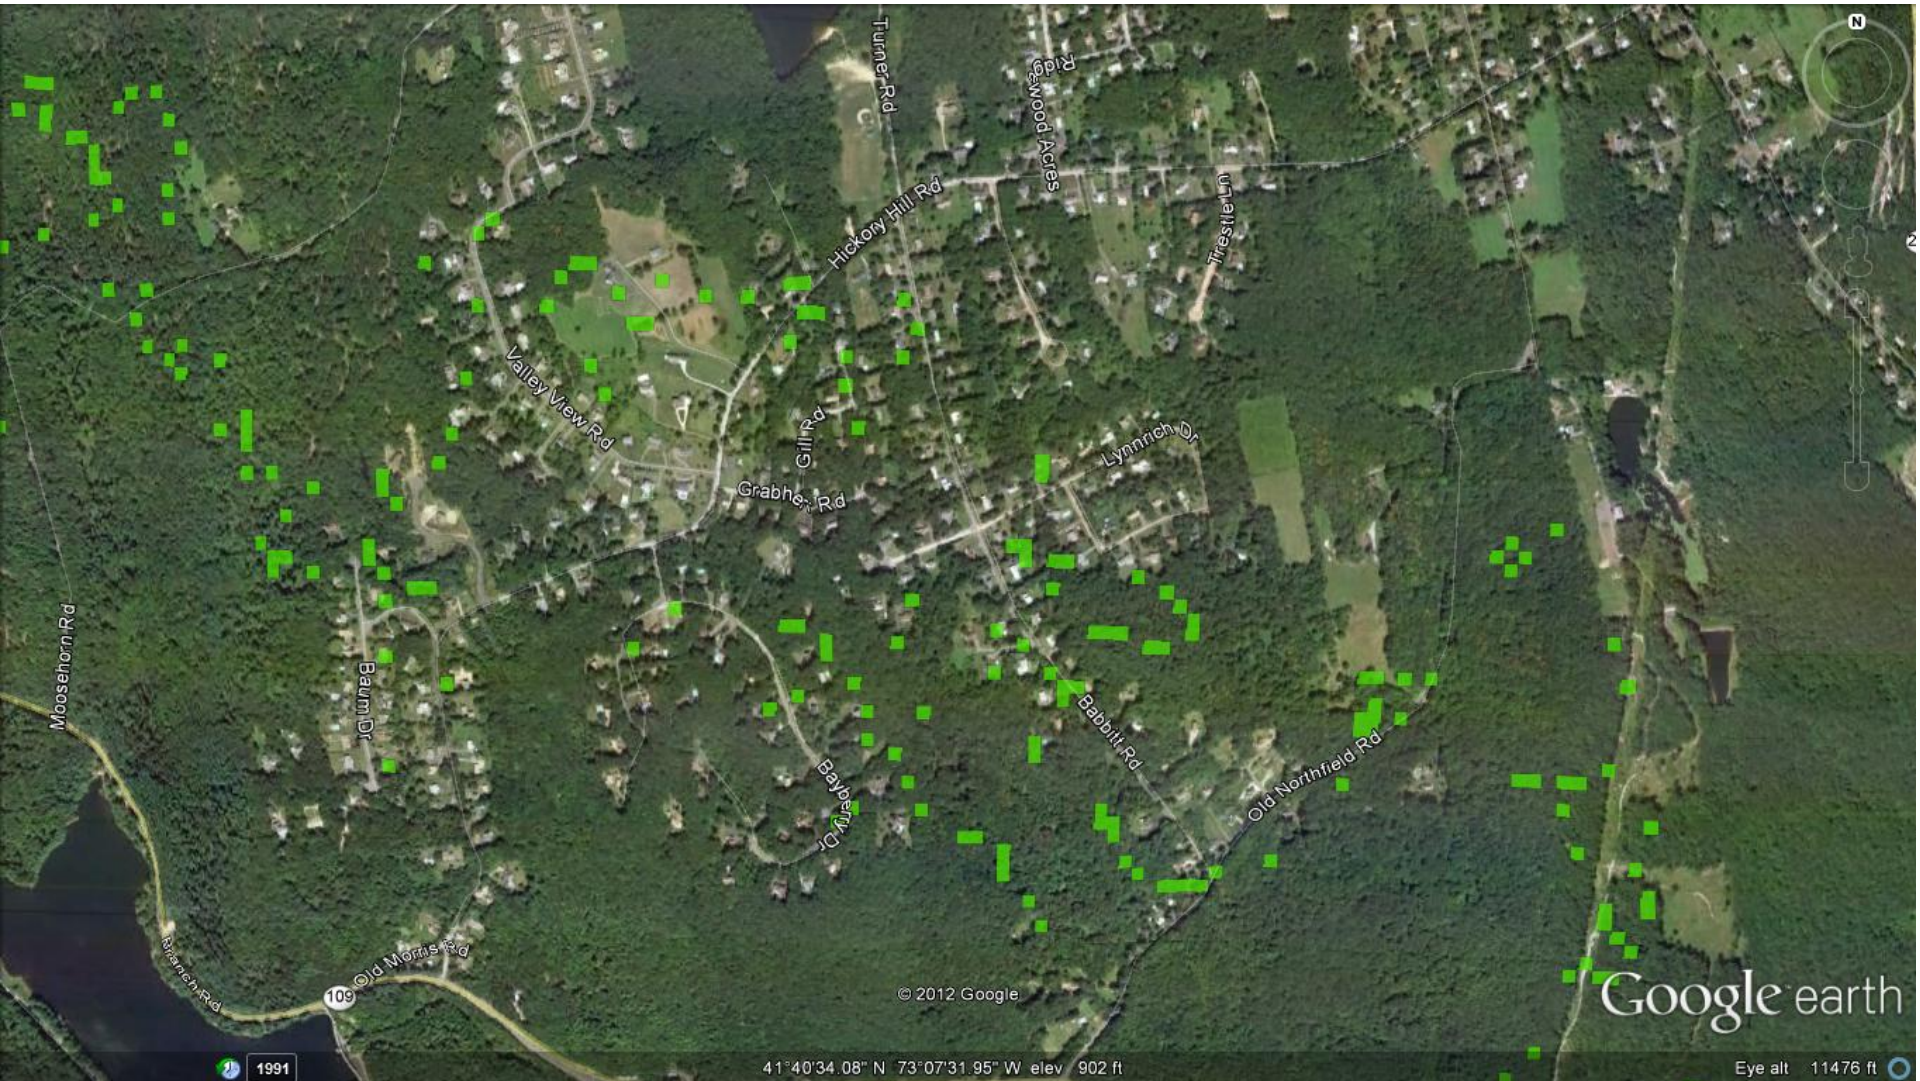

ATTACHMENT 4

Sites Legend

- ★ Existing
- ★ Candidate

Coverage Legend

- >= -74 dBm
- >= -82 dBm

AT&T Composite Coverage in Watertown, CT (Bassett Rd 1 @127ft)

Watertown CT S1835

Coverage Degradation due to
Height Reductions

Coverage Degradation due to Height Reduction from 150ft to 140ft

#1 – In-building coverage lost on houses in this area

#2 – In-building coverage lost on houses in this area

#3 – In-vehicle coverage lost on portions of roads in this area

#3 – Street level coverage lost (golf course)