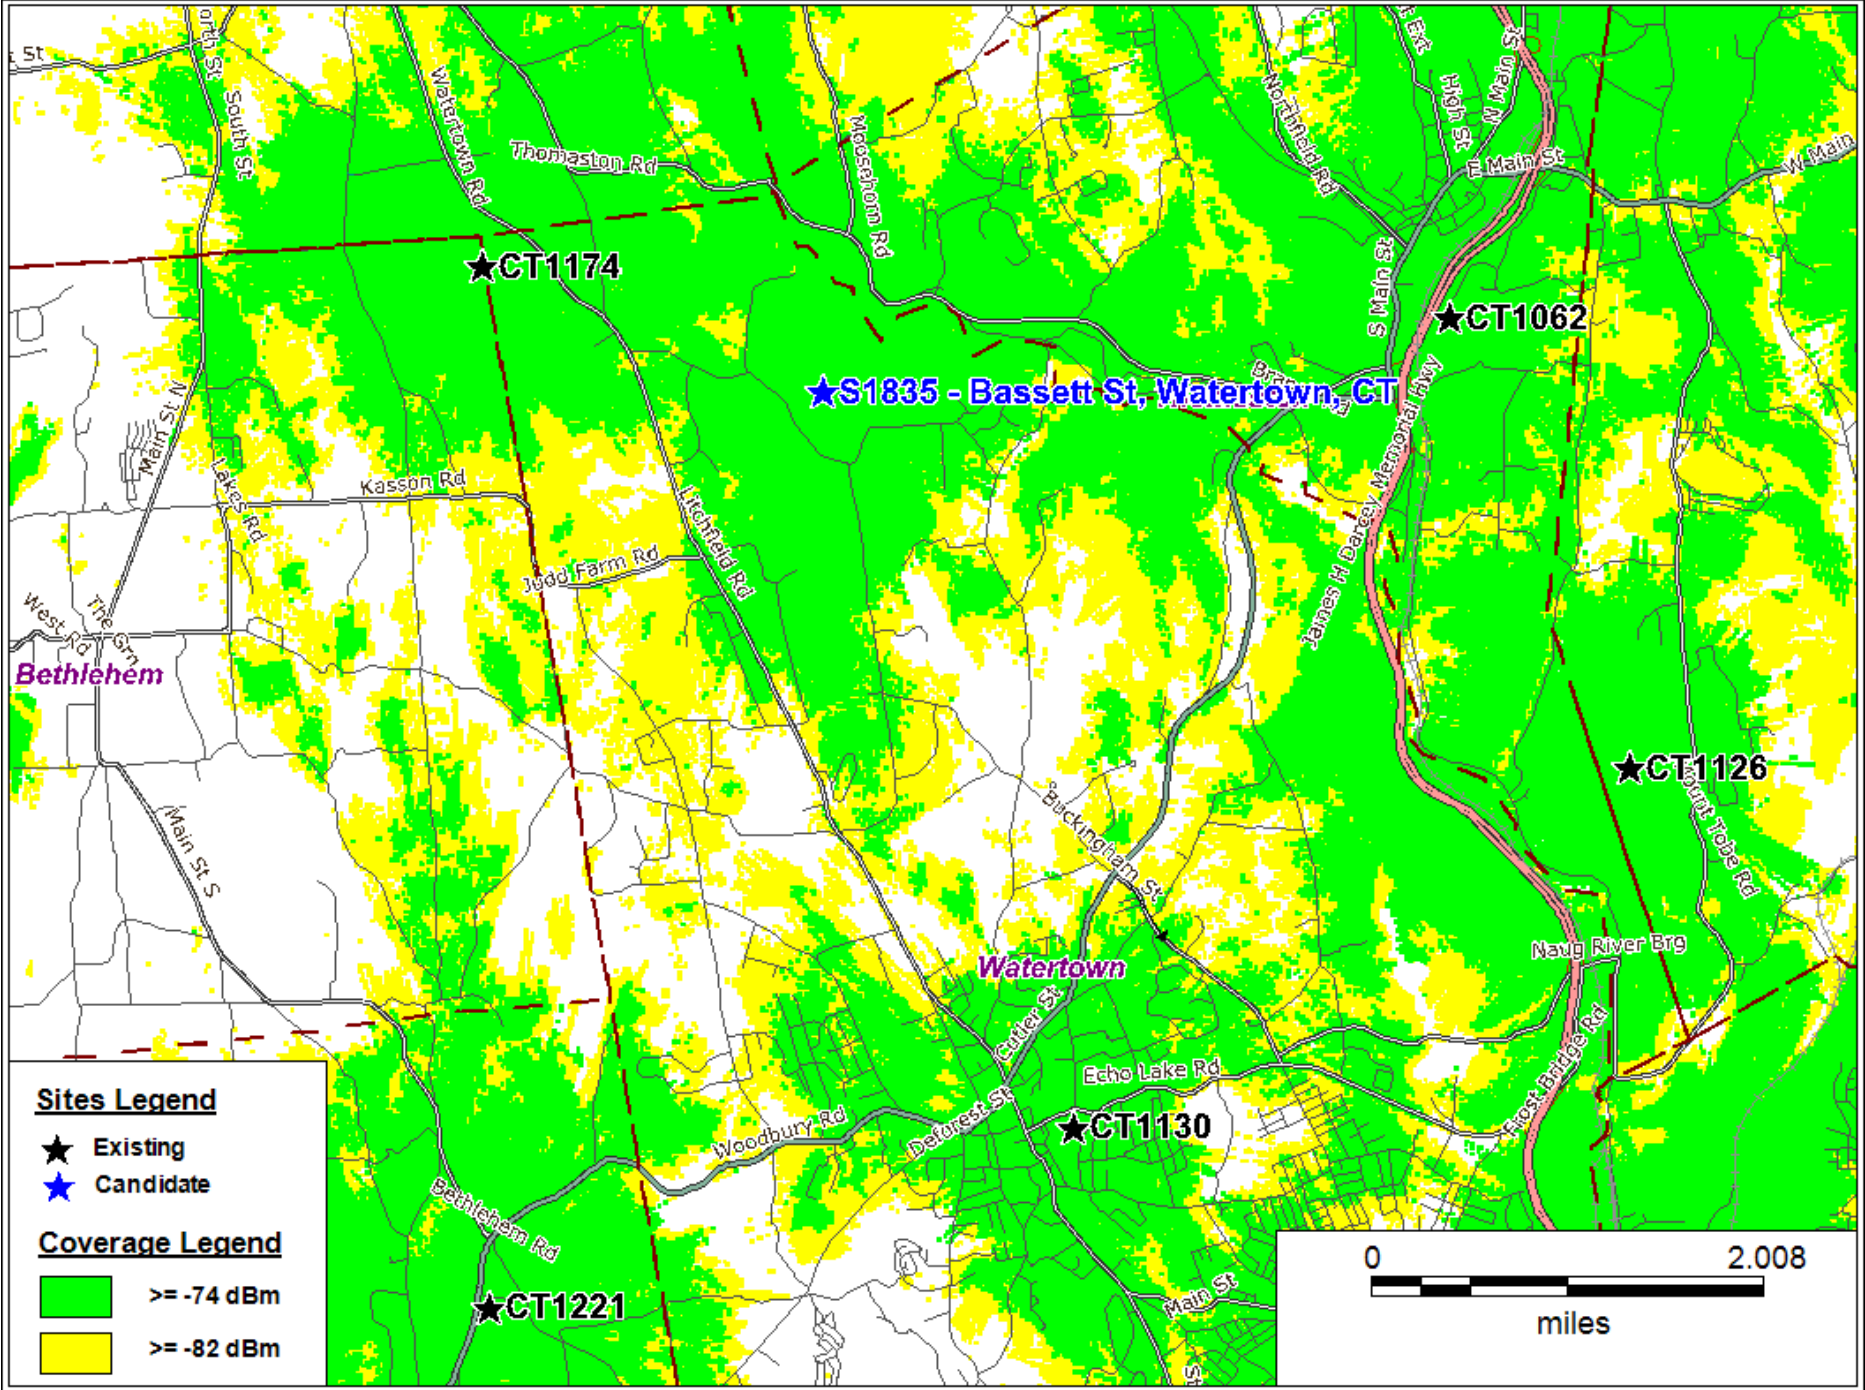

ATTACHMENT 4

Sites Legend

- ★ Existing
- ★ Candidate

Coverage Legend

- >= -74 dBm
- >= -82 dBm

AT&T Composite Coverage in Watertown, CT (Bassett Rd 1 @127ft)

Watertown CT S1835

Coverage Degradation due to
Height Reductions

Coverage Degradation due to Height Reduction from 150ft to 140ft

#1 – In-building coverage lost on houses in this area

#2 – In-building coverage lost on houses in this area

#3 – In-vehicle coverage lost on portions of roads in this area

#3 – Street level coverage lost (golf course)