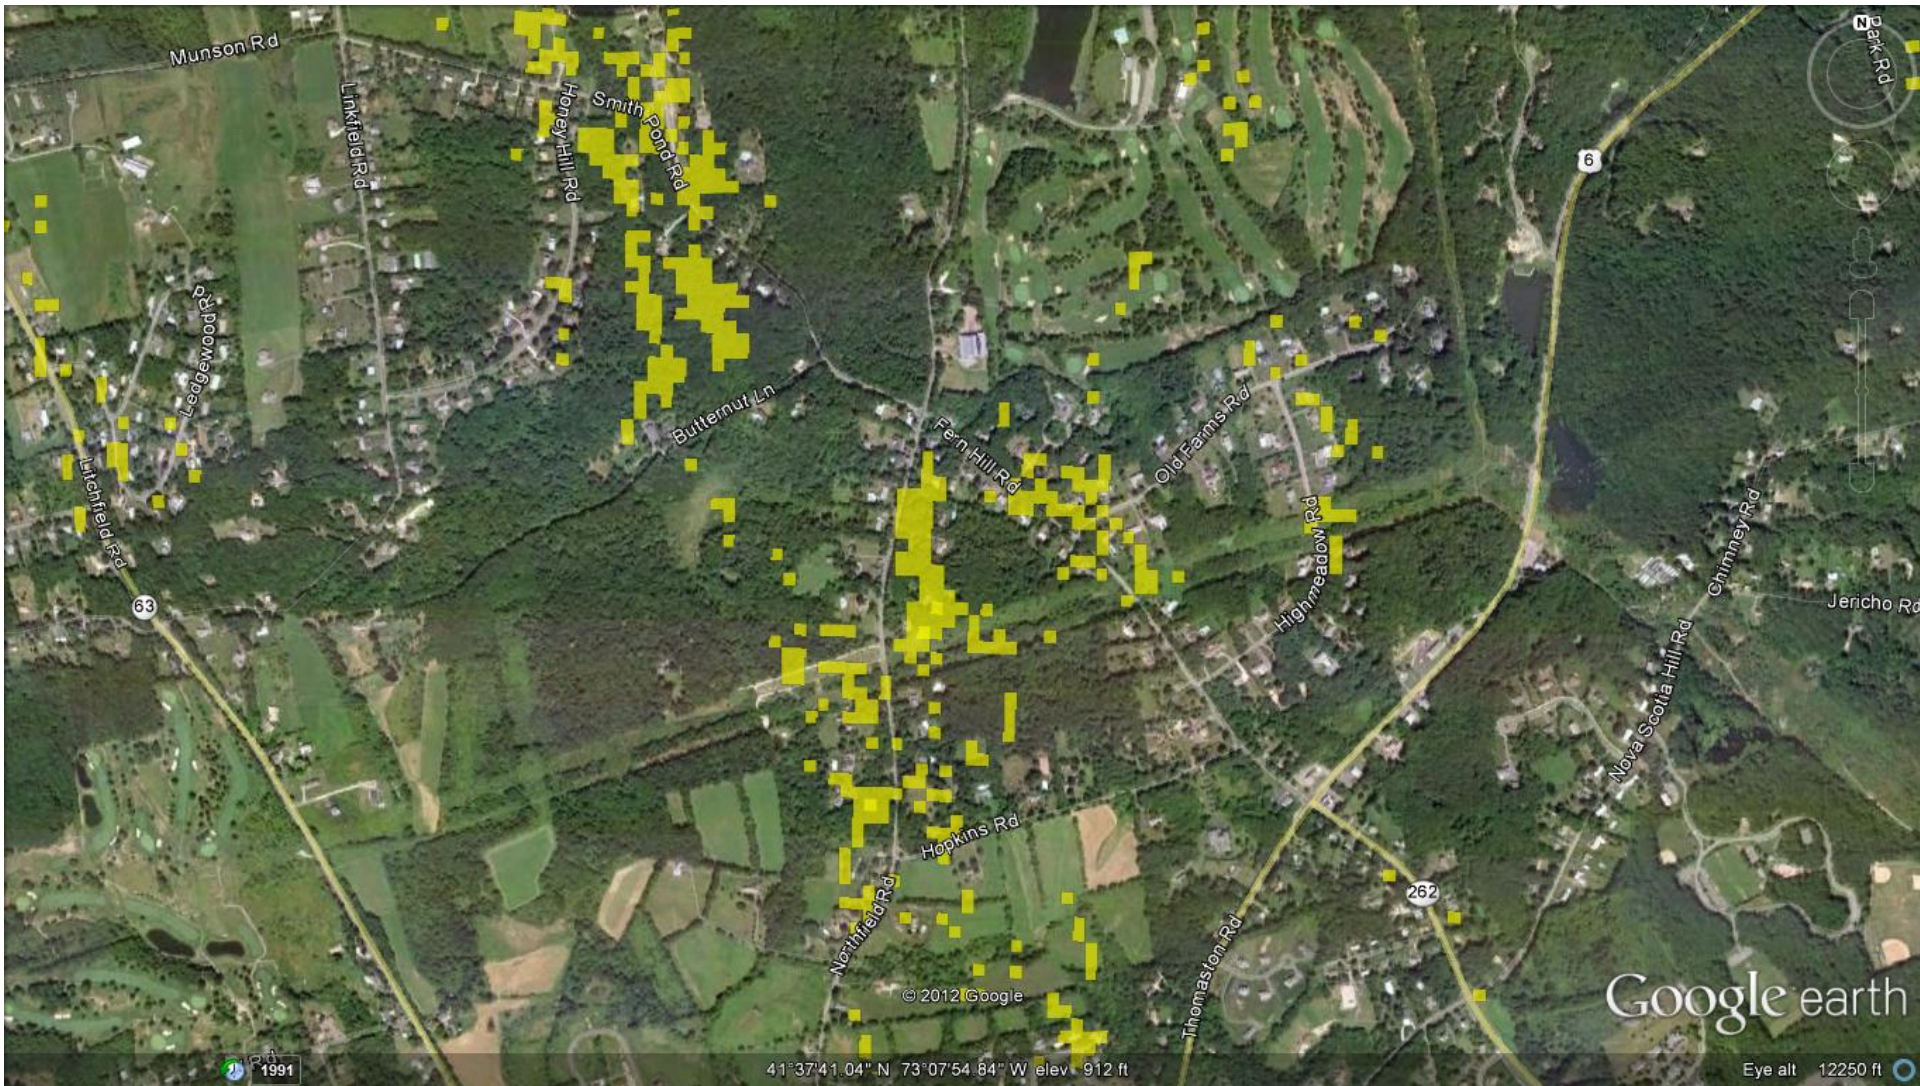

ATTACHMENT 4

Sites Legend

- ★ Existing
- ★ Candidate

Coverage Legend

- >= -74 dBm
- >= -82 dBm

AT&T Composite Coverage in Watertown, CT (Bassett Rd 1 @127ft)

Watertown CT S1835

Coverage Degradation due to
Height Reductions

Coverage Degradation due to Height Reduction from 150ft to 140ft

#1 – In-building coverage lost on houses in this area

#2 – In-building coverage lost on houses in this area

#3 – In-vehicle coverage lost on portions of roads in this area

#3 – Street level coverage lost (golf course)