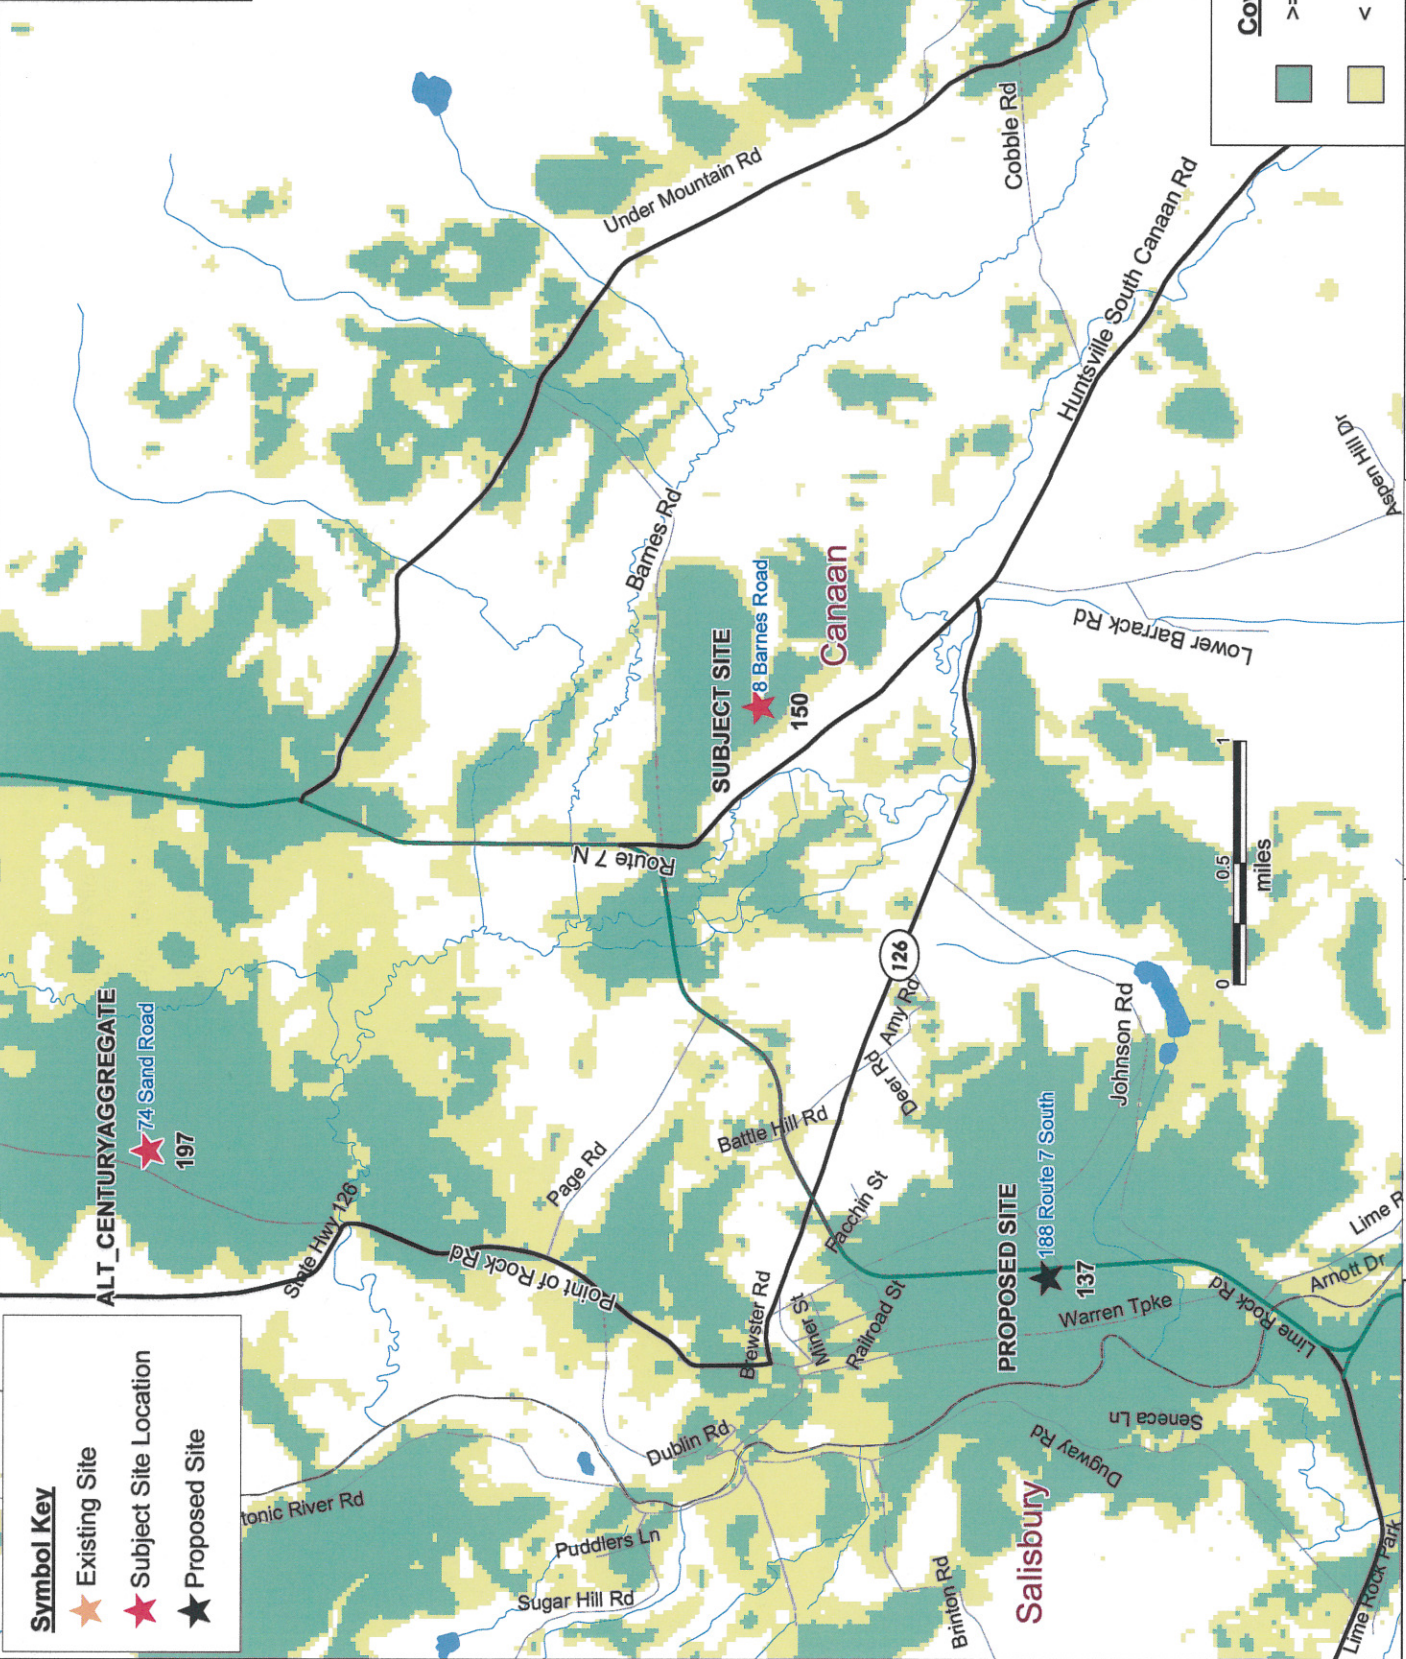

C

SR2413
 8 Barnes Road
 Canaan, CT
 41-57-26.6 N
 73-19-36.7 W
 Rad Center = 150' AGL
 GE = 1198' AMSL

Coverage Key
 >= -74 dBm
 < -74 & >= -82 dBm

Symbol Key
 Existing Site
 Subject Site Location
 Proposed Site

PREPARED ON
 DATE: 02/09/2011
 REV 0

Canaan, CT

Falls Village

Cellular Existing, Proposed and Alt Century Aggregate Coverage

SR2413
 8 Barnes Road
 Canaan, CT
 41-57-26.6 N
 73-19-36.7 W
 Rad Center = 150' AGL
 GE = 1198' AMSL

Symbol Key
 ★ Existing Site
 ★ Subject Site Location
 ★ Proposed Site

Coverage Key
 >= -74 dBm
 < -74 & >= -82 dBm

PREPARED ON
 DATE: 02/09/2011
 REV 0

Canaan, CT

Falls Village

PCS Existing, Proposed and
 Alt CenturyAggregate Coverage