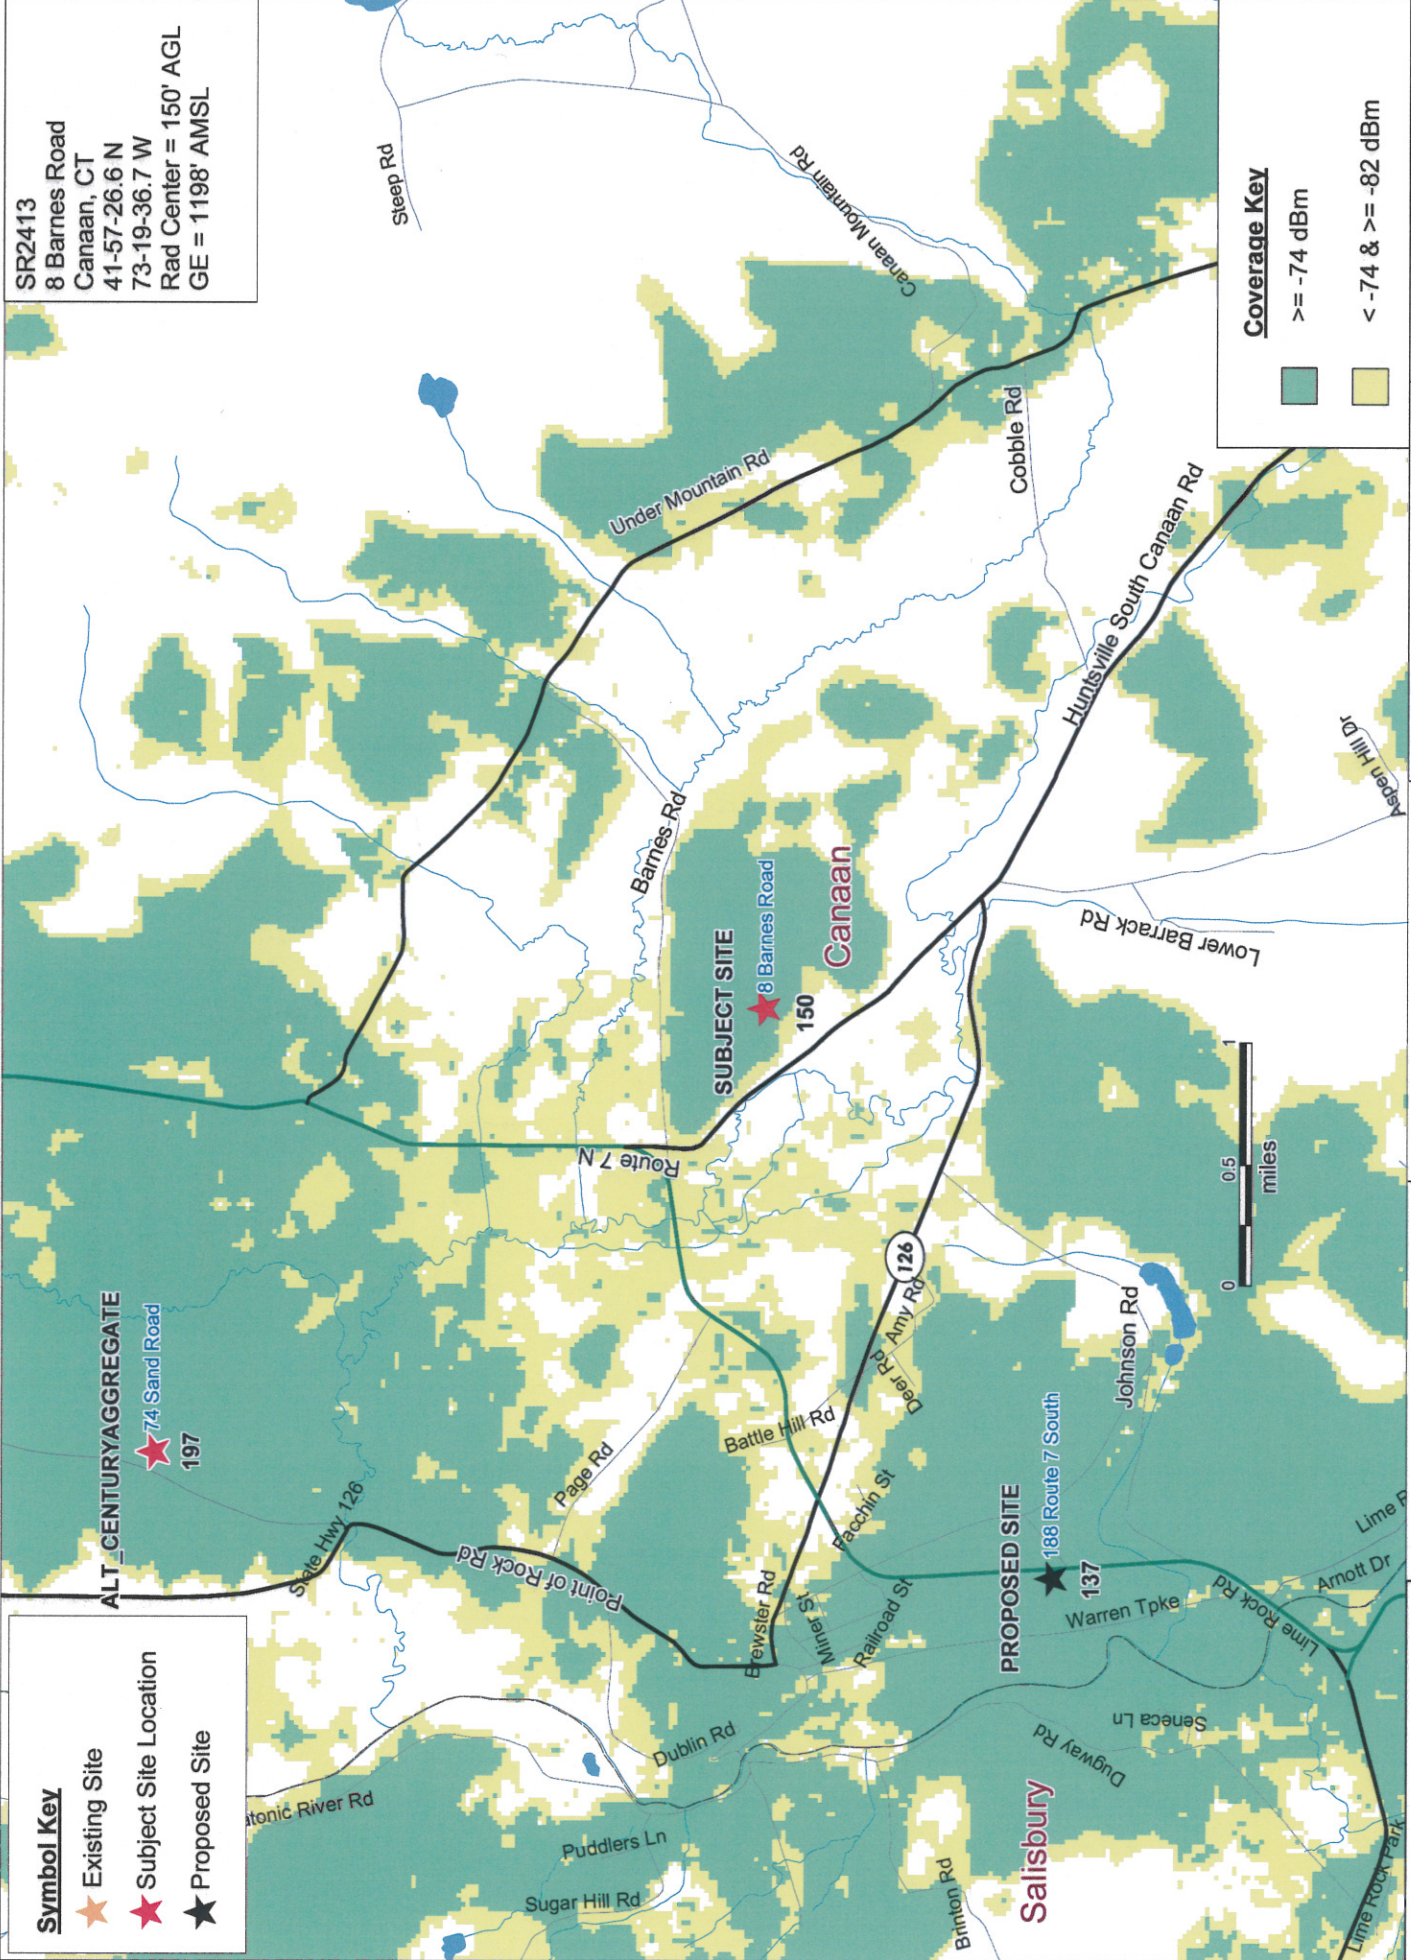

C

SR2413
 8 Barnes Road
 Canaan, CT
 41-57-26.6 N
 73-19-36.7 W
 Rad Center = 150' AGL
 GE = 1198' AMSL

Coverage Key
 >= -74 dBm
 < -74 & >= -82 dBm

Symbol Key
 Existing Site
 Subject Site Location
 Proposed Site

PREPARED ON
 DATE: 02/09/2011
 REV 0

Canaan, CT

Falls Village

Cellular Existing, Proposed and Alt Century Aggregate Coverage

SR2413
 8 Barnes Road
 Canaan, CT
 41-57-26.6 N
 73-19-36.7 W
 Rad Center = 150' AGL
 GE = 1198' AMSL

Symbol Key
 ★ Existing Site
 ★ Subject Site Location
 ★ Proposed Site

Coverage Key
 >= -74 dBm
 < -74 & >= -82 dBm

PREPARED ON
 DATE: 02/09/2011
 REV 0

Canaan, CT

Falls Village

PCS Existing, Proposed and
 Alt CenturyAggregate Coverage