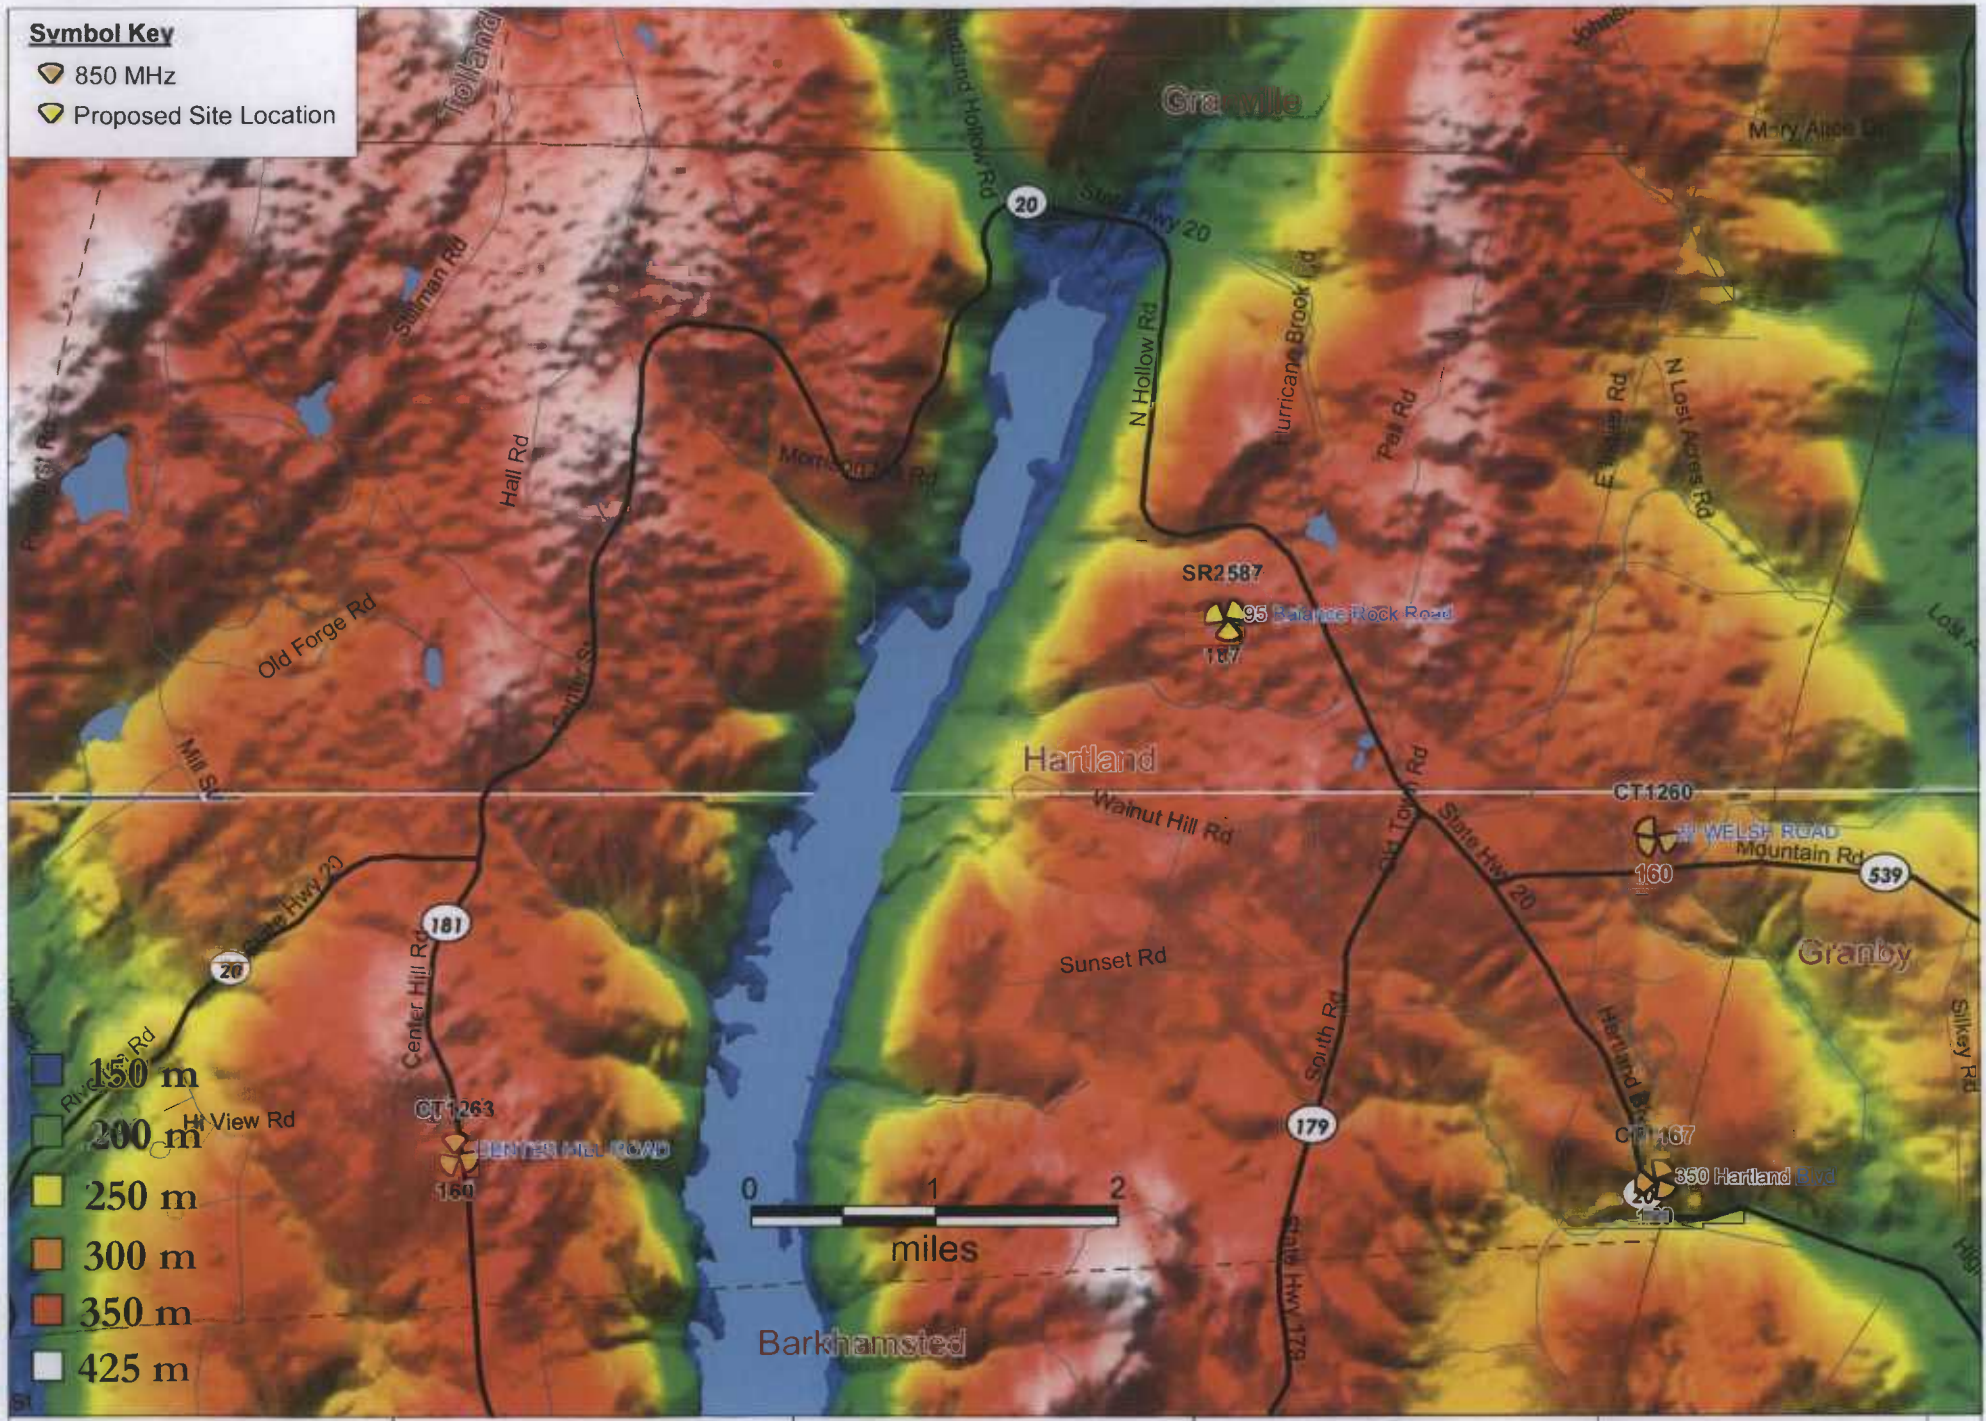

# EXHIBIT F

**Symbol Key**

-  850 MHz
-  Proposed Site Location

3D Terrain

Hartland

95 Balance Rock Road  
East Hartland, CT

PREPARED ON	REV
DATE: 11/30/2010	