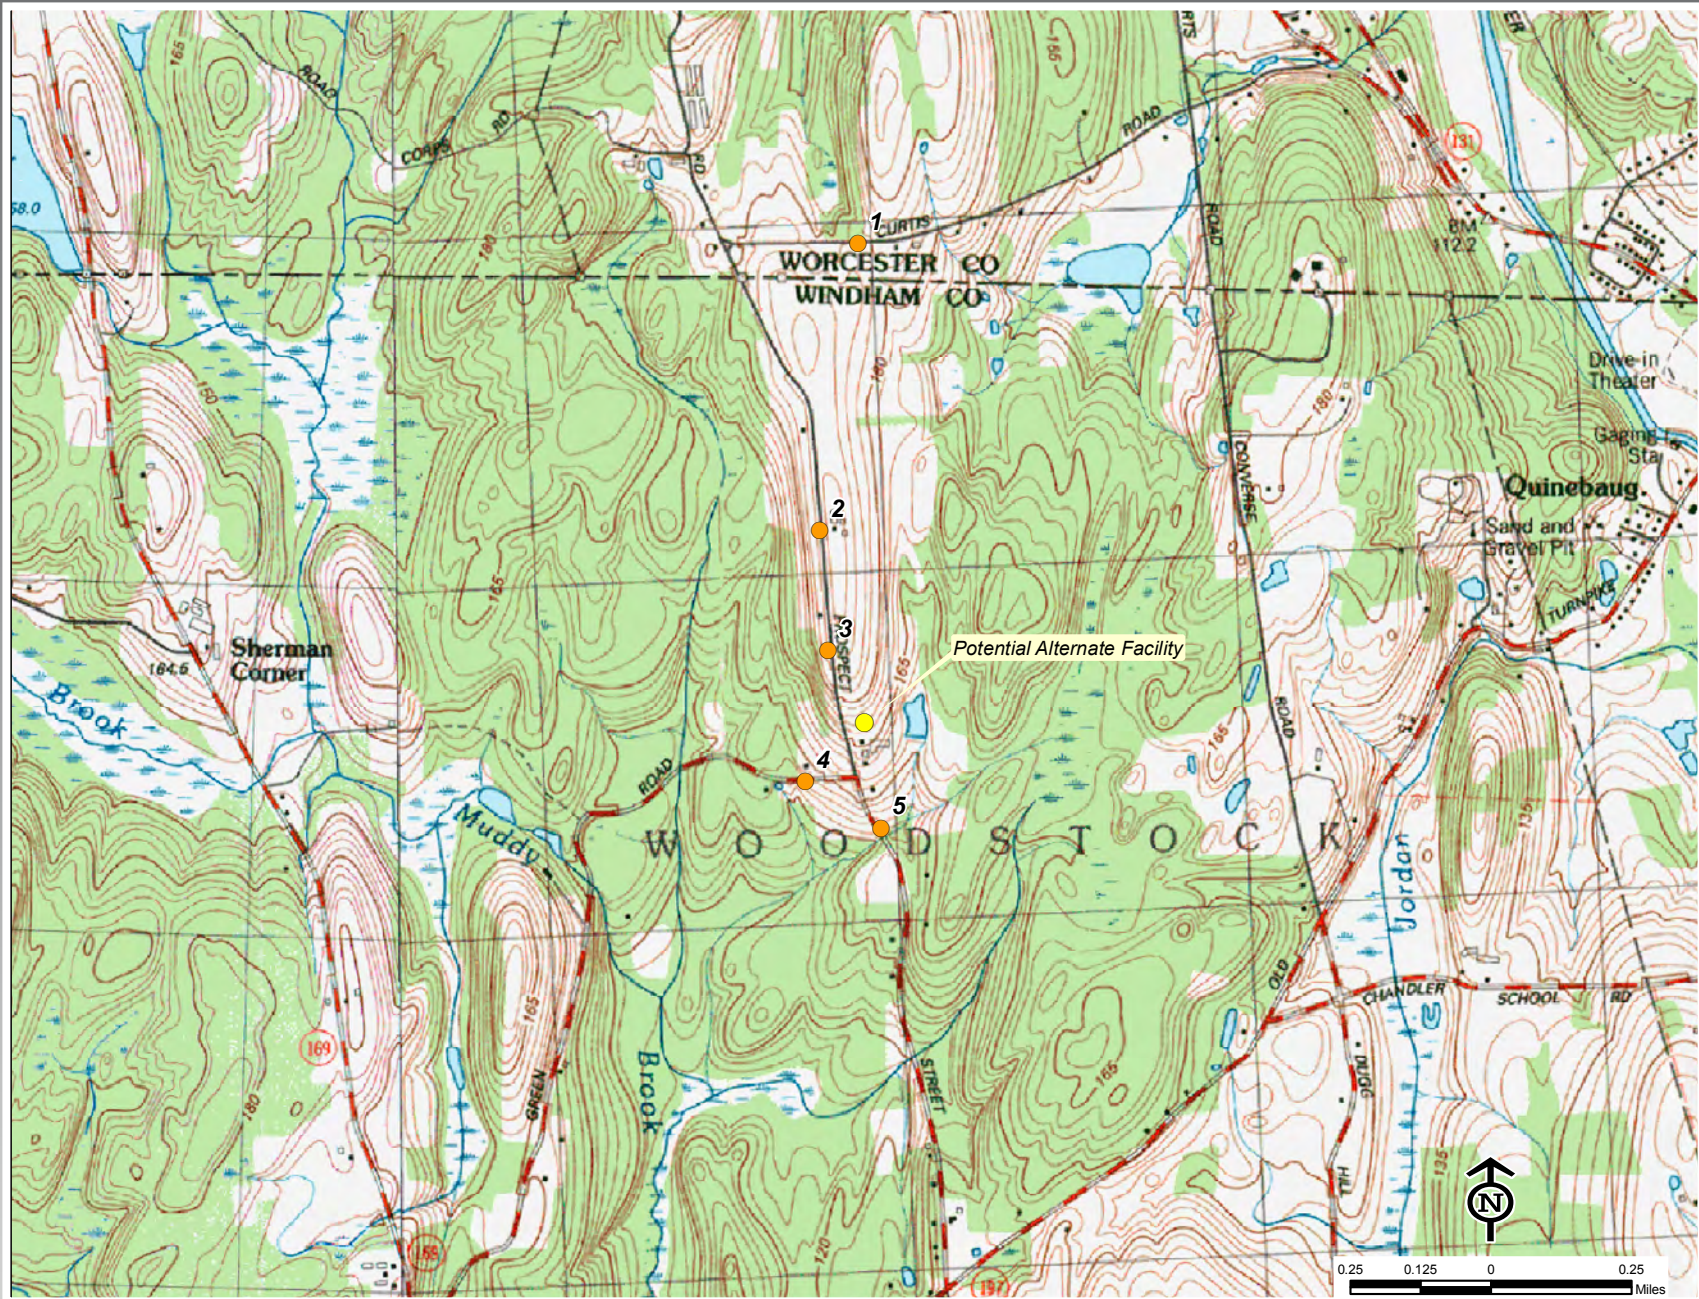

Photolog Map

J:\41479_42\graphics\FIGURES\41479_42_Photos\ms.indd