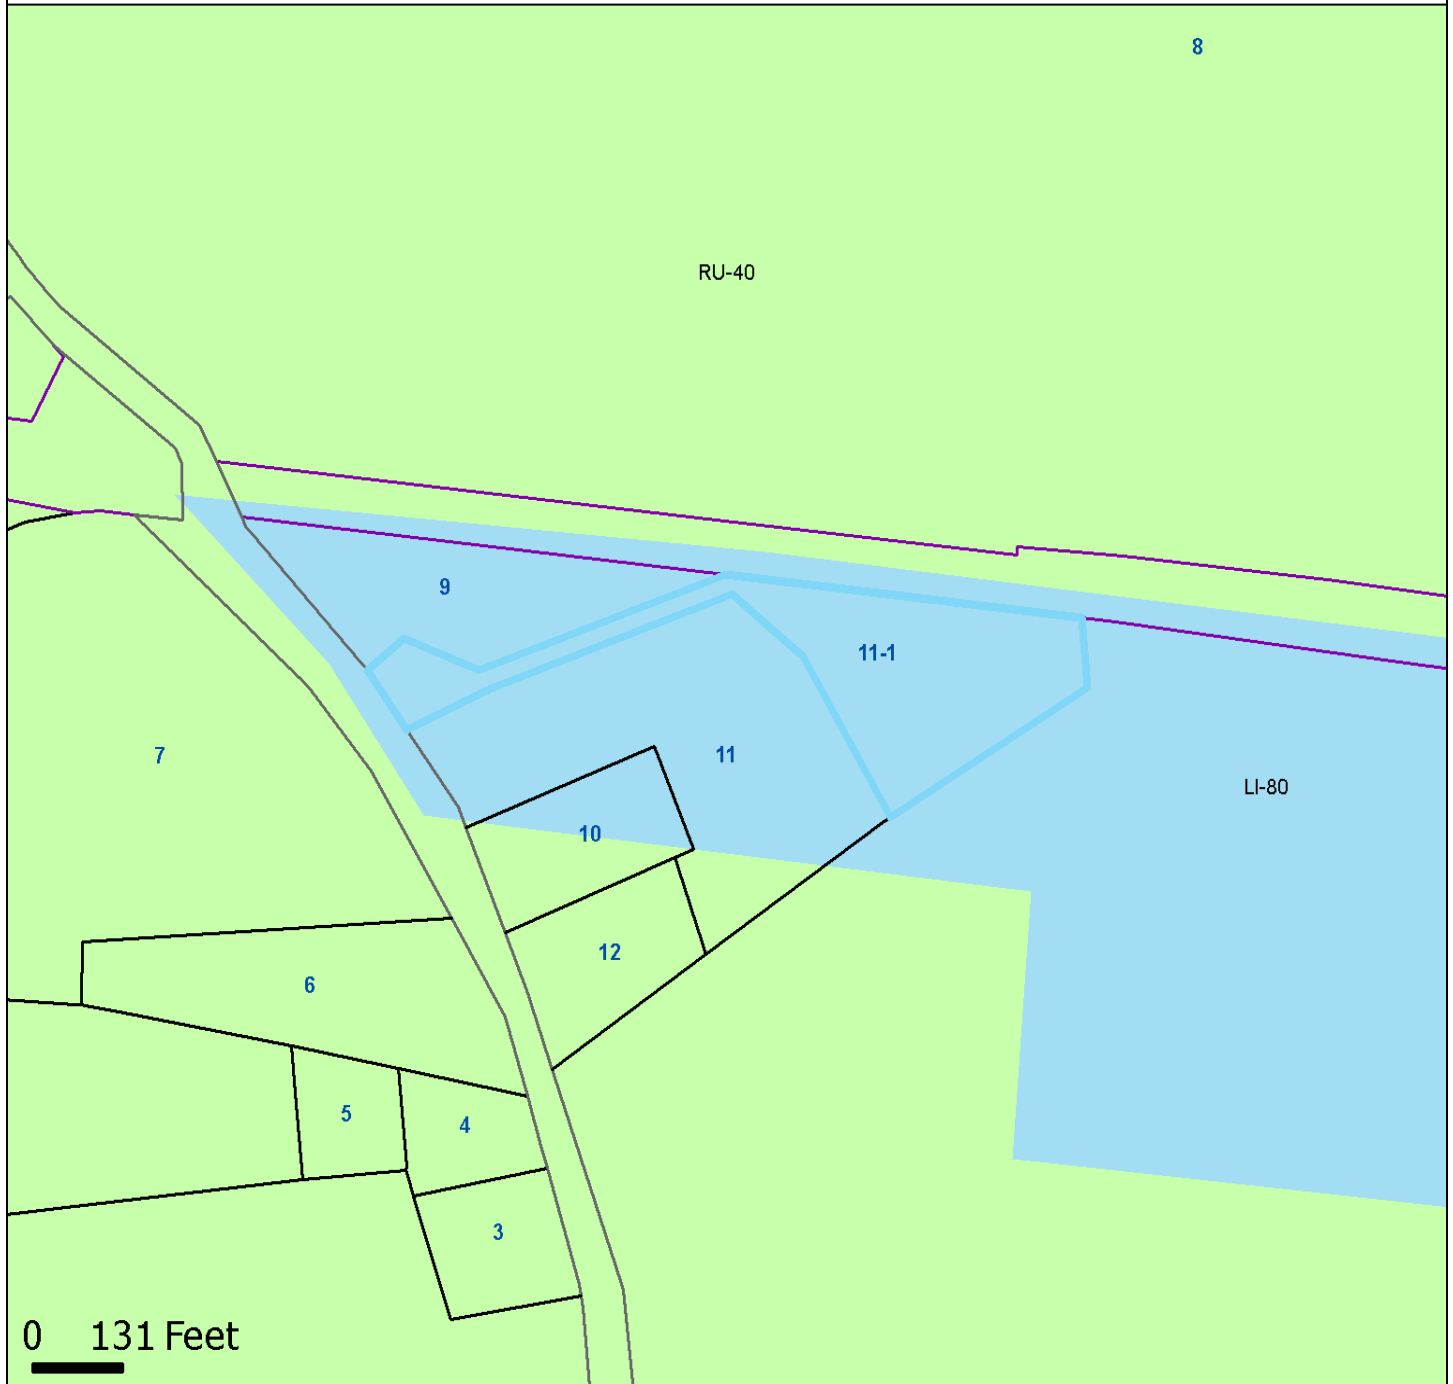

Printable Map

Property Information

Prop ID 8-11-1
Location 61-1 BUTTONBALL RD
Address 1
City, State Zip OLD LYME, CT 06371
Total Land 2.53 acres

MAP FOR REFERENCE ONLY
NOT A LEGAL DOCUMENT

The Town of Old Lyme makes no claims, no representations, and no warranties, expressed or implied, concerning the validity (expressed or implied), the reliability, or the accuracy of the GIS data and GIS data products furnished by the Town, including the implied validity of any uses of such data. The use of this data, in any such manner, shall not supercede any federal, state or local laws or regulations.