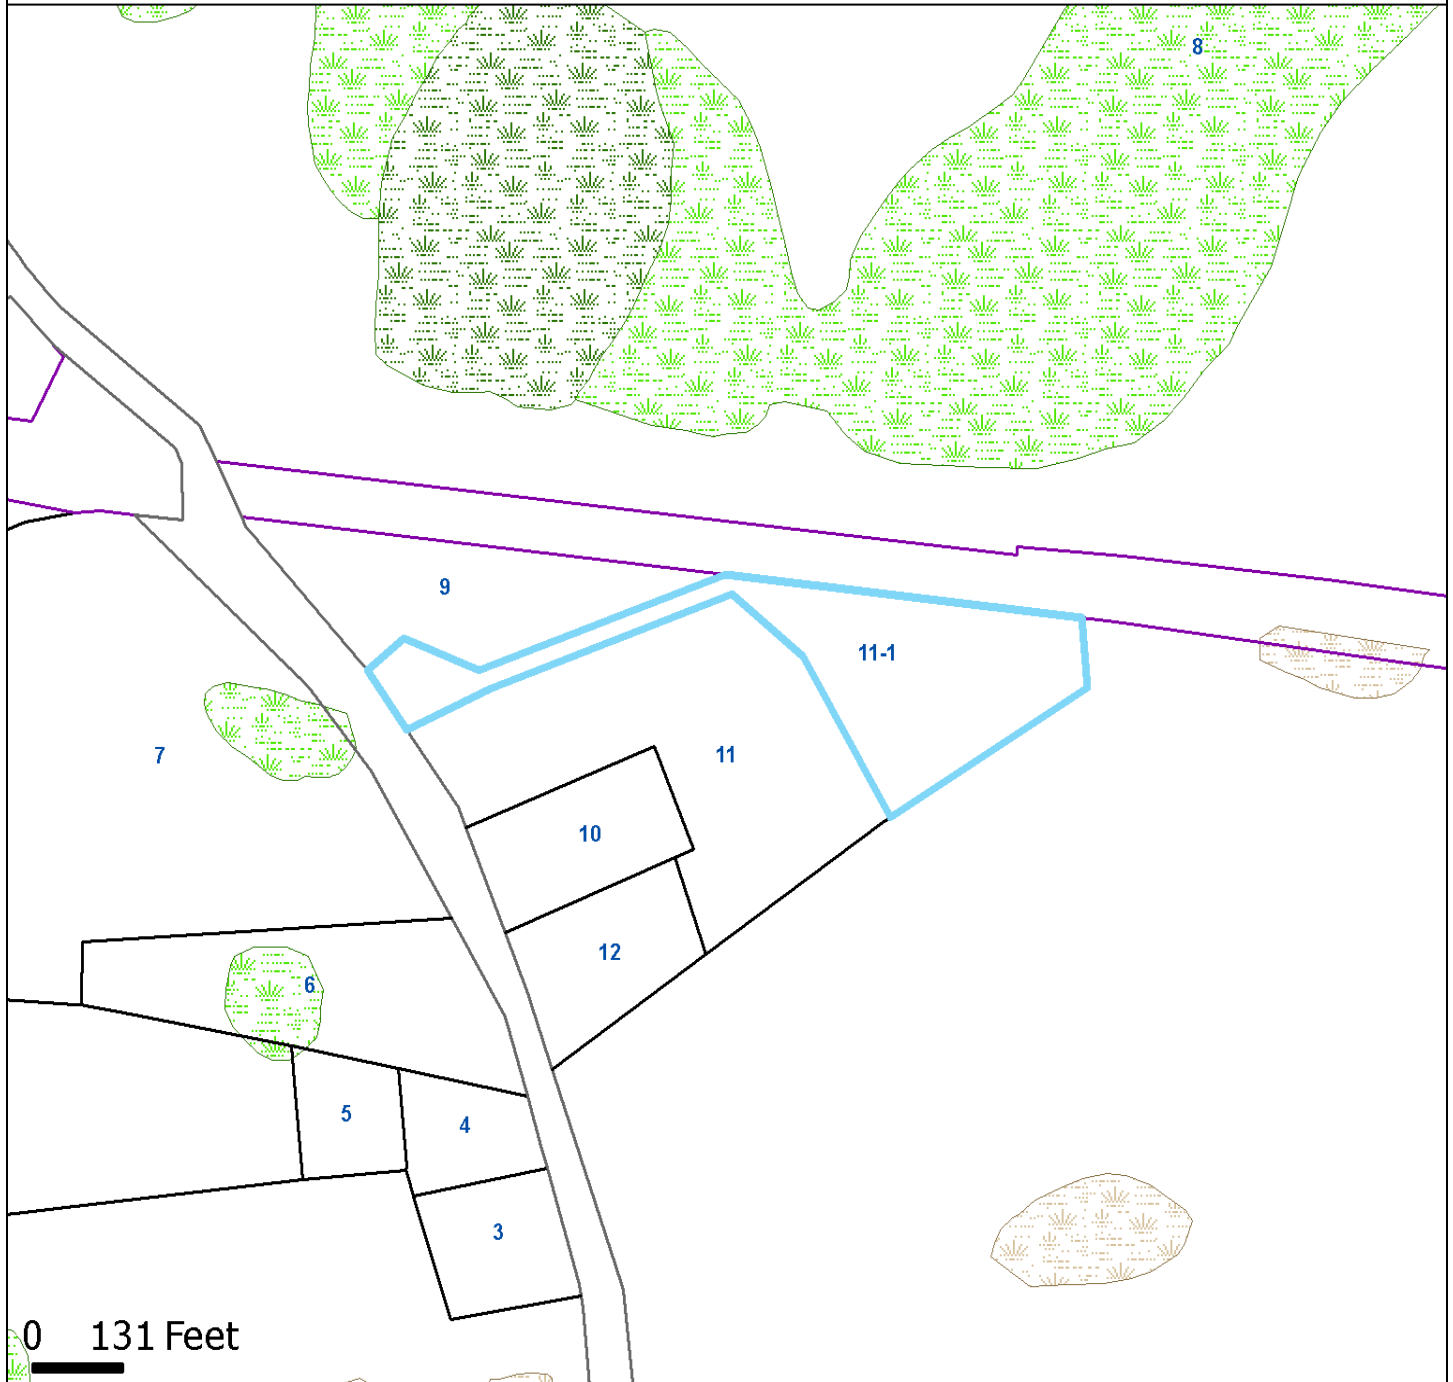

Printable Map

Property Information

Prop ID 8-11-1
Location 61-1 BUTTONBALL RD
Address 1
City, State Zip OLD LYME, CT 06371
Total Land 2.53 acres

MAP FOR REFERENCE ONLY
 NOT A LEGAL DOCUMENT

The Town of Old Lyme makes no claims, no representations, and no warranties, expressed or implied, concerning the validity (expressed or implied), the reliability, or the accuracy of the GIS data and GIS data products furnished by the Town, including the implied validity of any uses of such data. The use of this data, in any such manner, shall not supercede any federal, state or local laws or regulations.