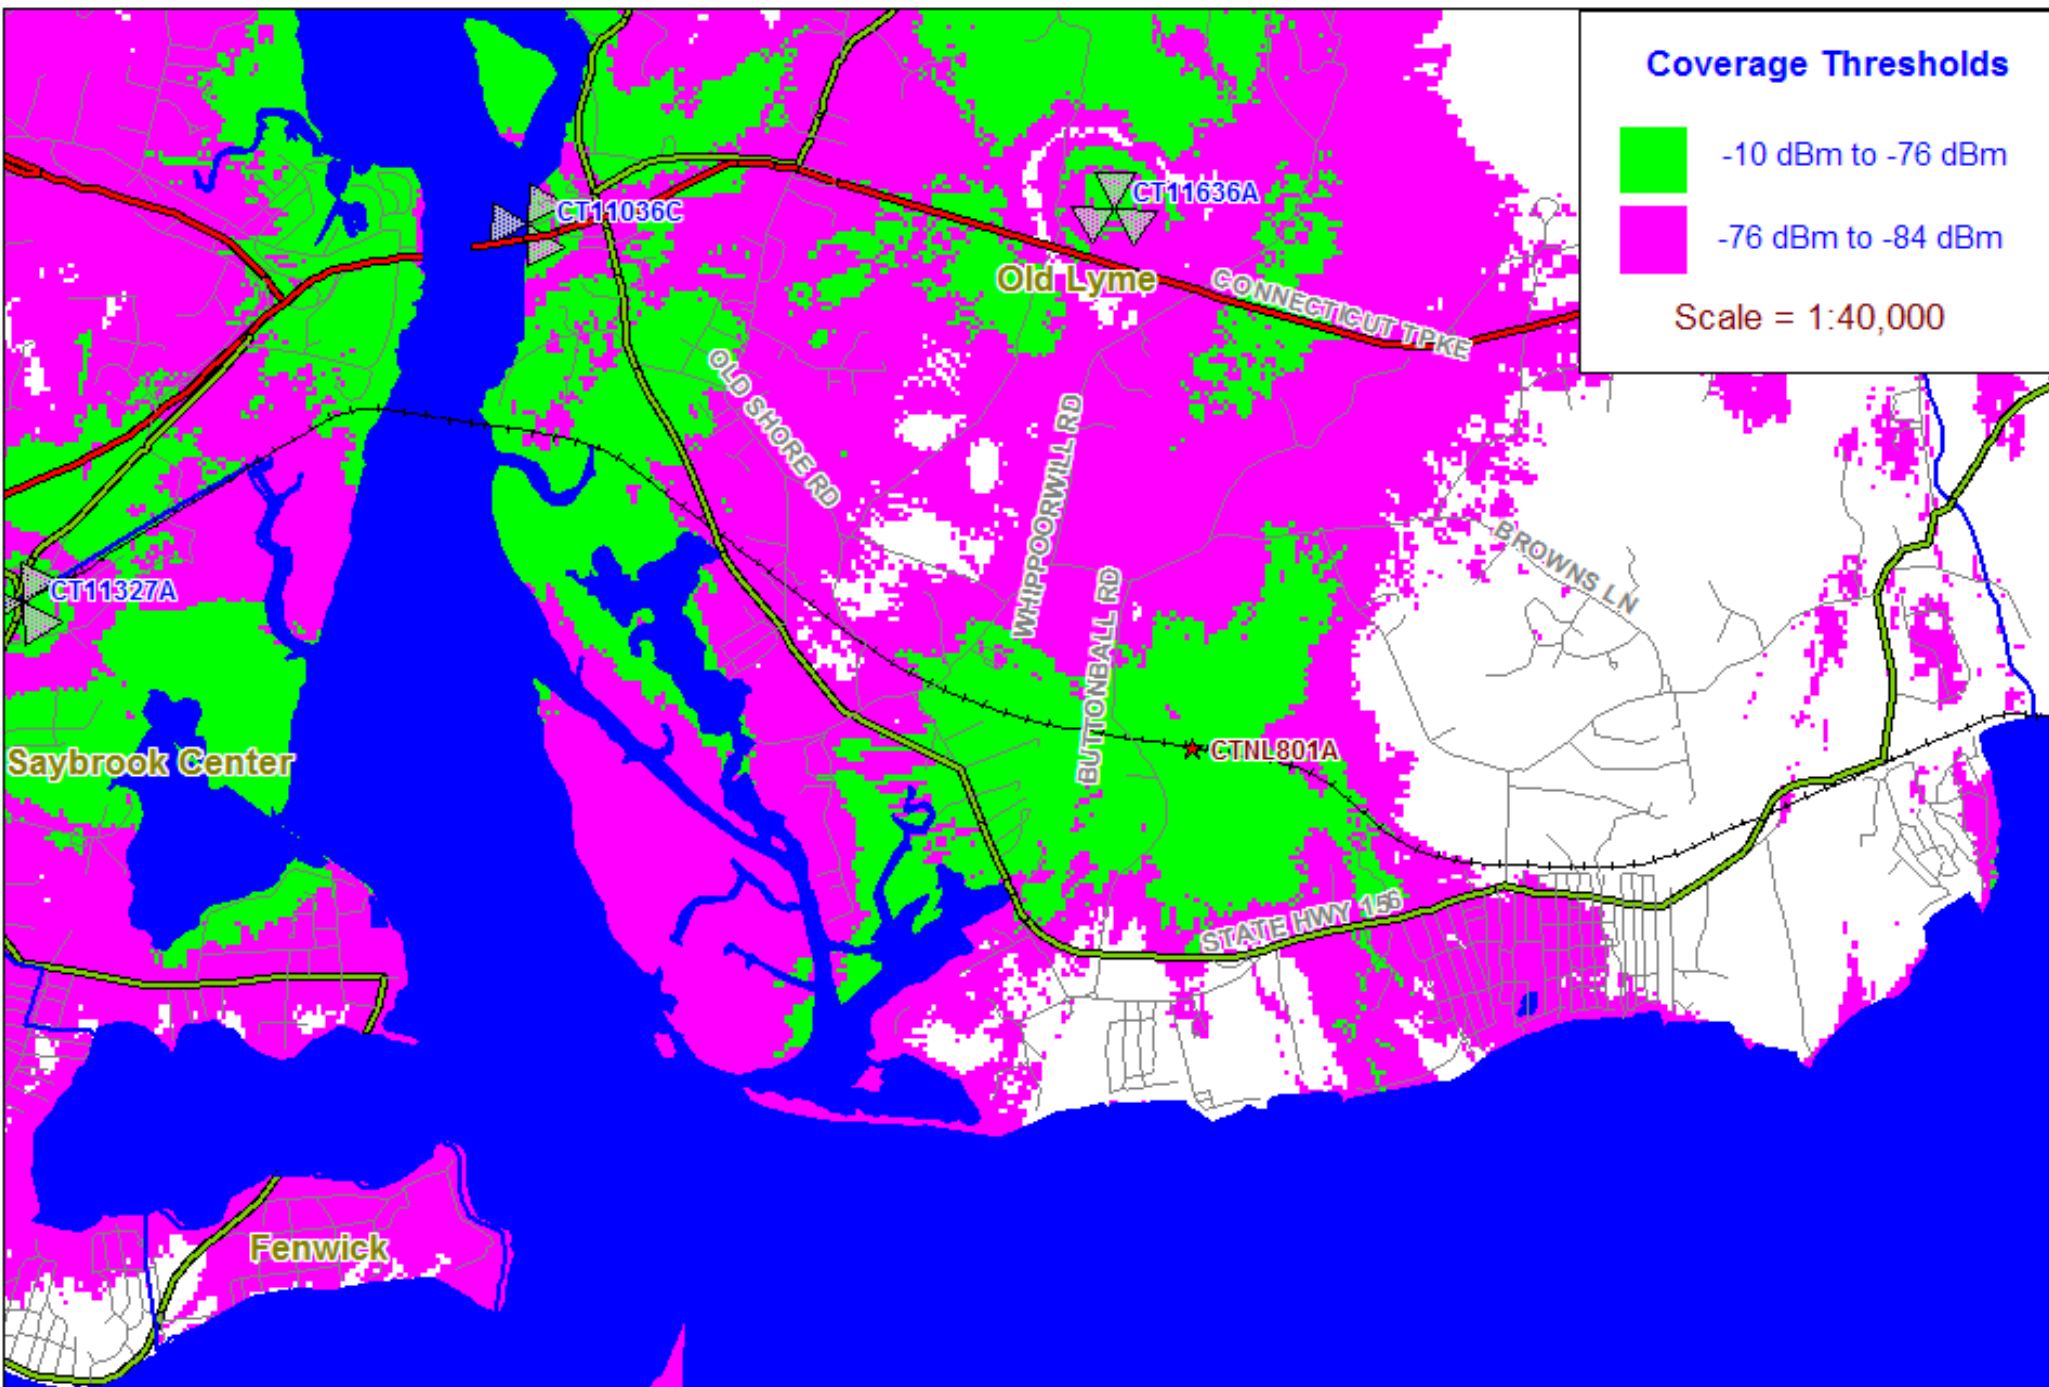

Coverage Thresholds

- 10 dBm to -76 dBm
- 76 dBm to -84 dBm

Scale = 1:40,000

- T-Mobile -

Existing T-Mobile On Air Coverage
With CTNL801A @ 97' AGL