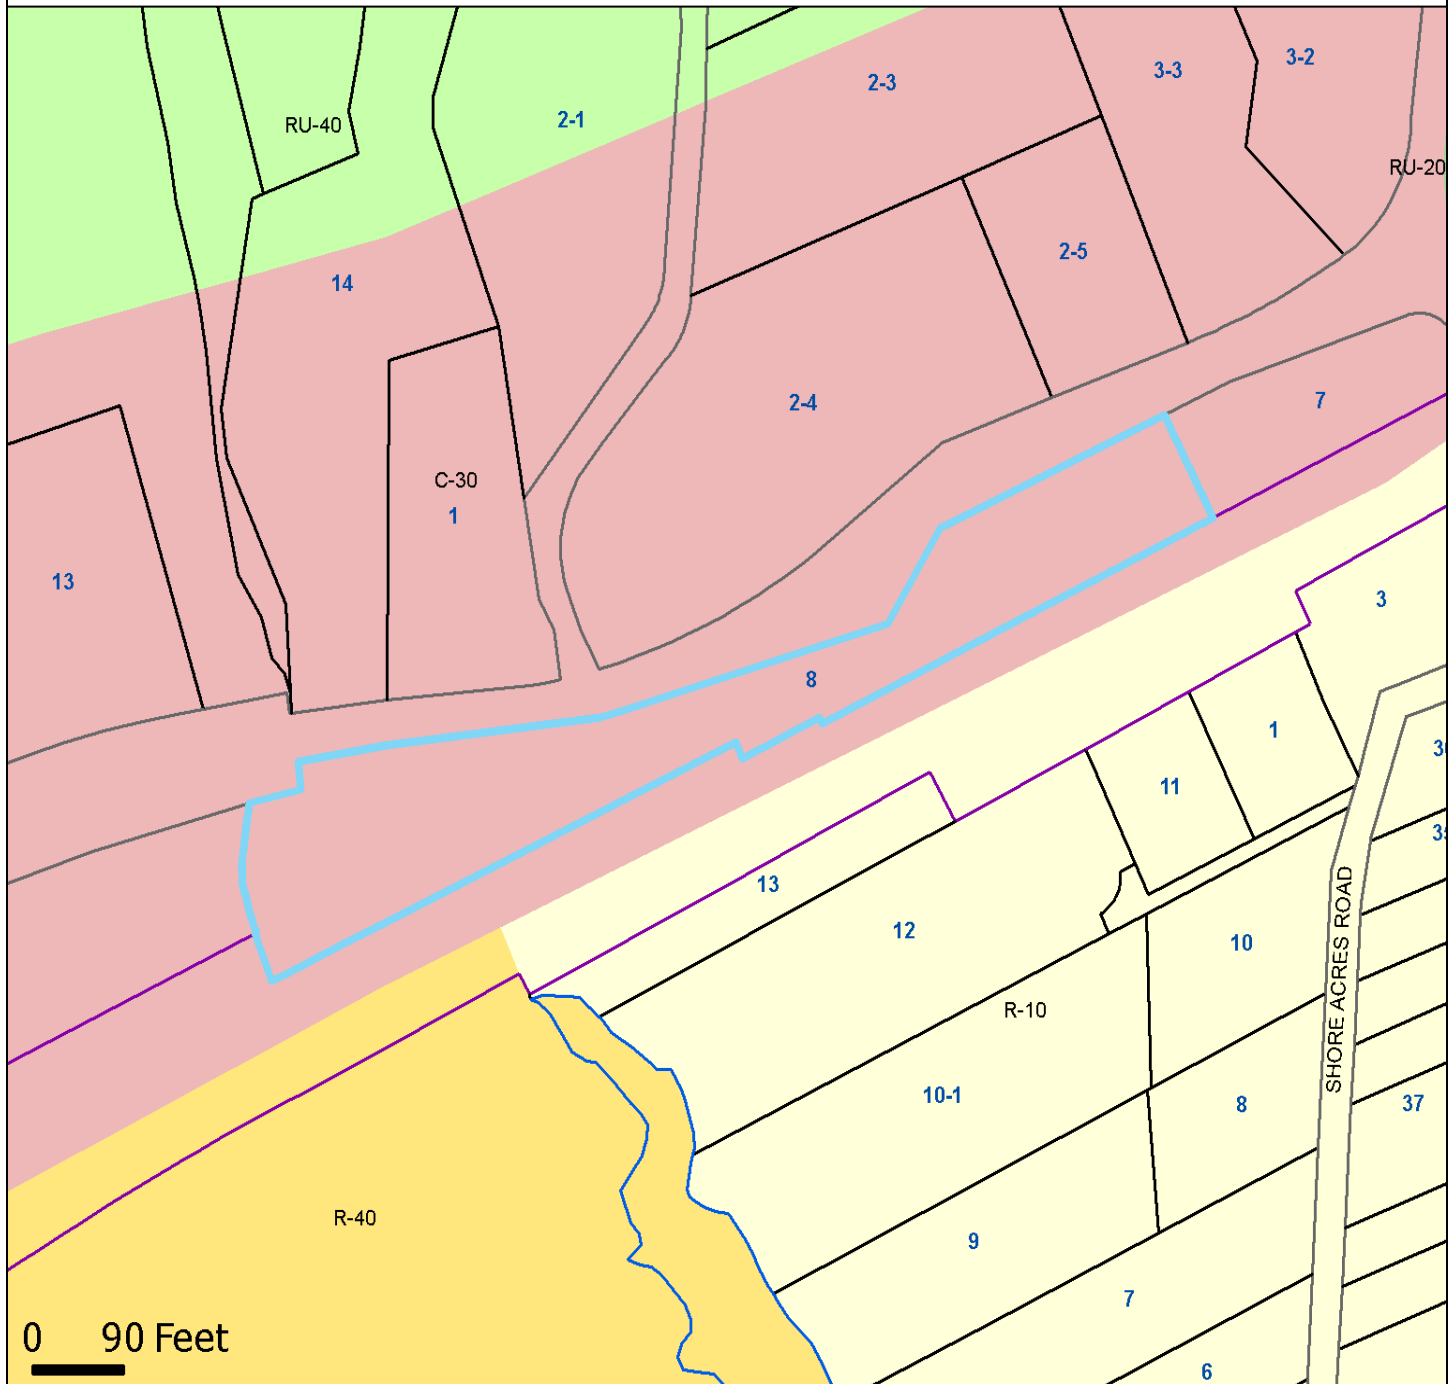

### Printable Map

**Property Information**

**Prop ID** 10-8  
**Location** 387 SHORE RD  
**Address 1**  
**City, State Zip** EAST LYME, CT 06333  
**Total Land** 2.15 acres

**MAP FOR REFERENCE ONLY**  
**NOT A LEGAL DOCUMENT**

The Town of Old Lyme makes no claims, no representations, and no warranties, expressed or implied, concerning the validity (expressed or implied), the reliability, or the accuracy of the GIS data and GIS data products furnished by the Town, including the implied validity of any uses of such data. The use of this data, in any such manner, shall not supercede any federal, state or local laws or regulations.