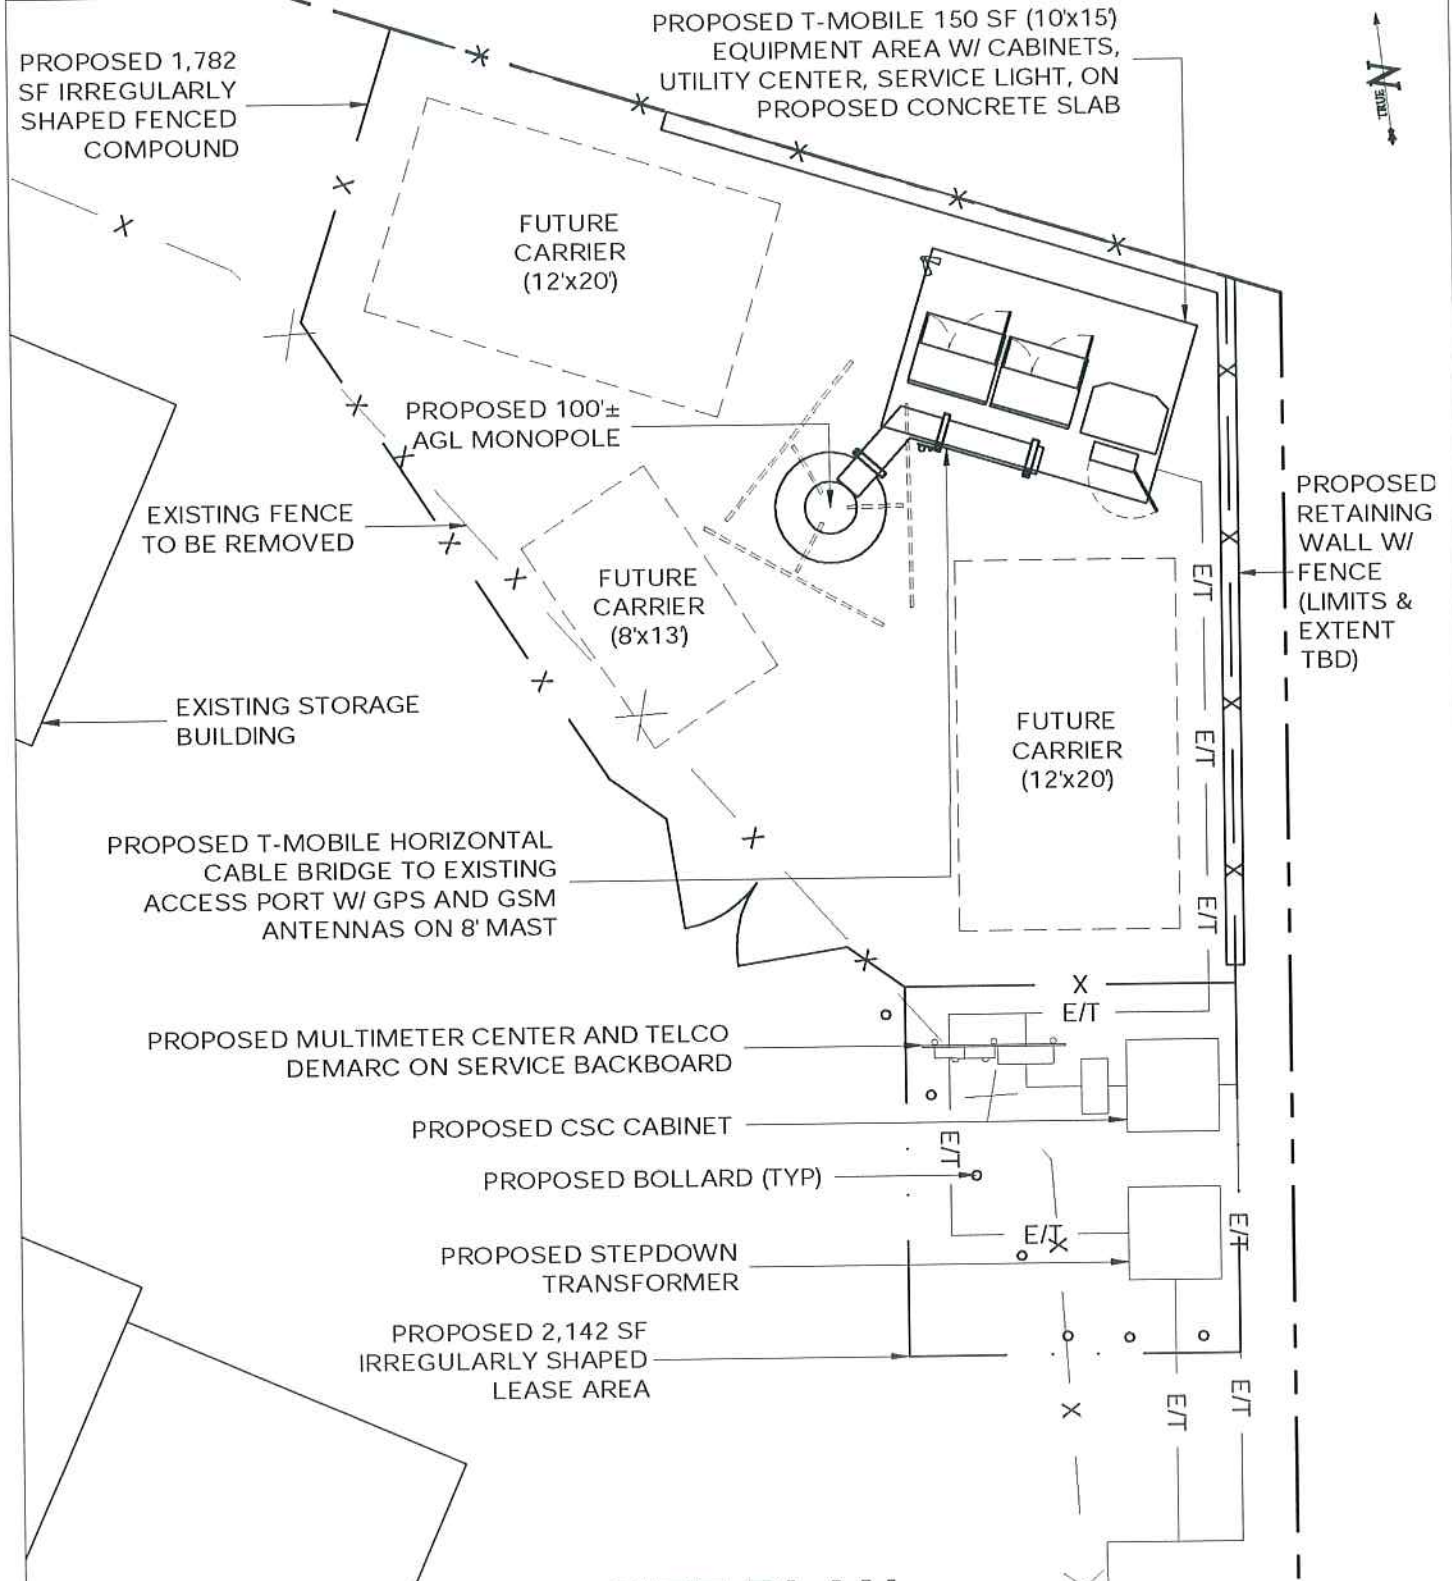

APT FILING NUMBER: CT-255T-330

ALTERNATE LAYOUT

SCALE: 1" = 10'

DRAWN BY: RCB

DATE: 03/15/10

CHECKED BY: SMC

35 GRIFFIN ROAD  
BLOOMFIELD, CT 06002  
OFFICE: (860)-692-7100

T-MOBILE SITE NUMBER  
CTNL803

# SITE PLAN

SCALE : 1" = 10'-0"