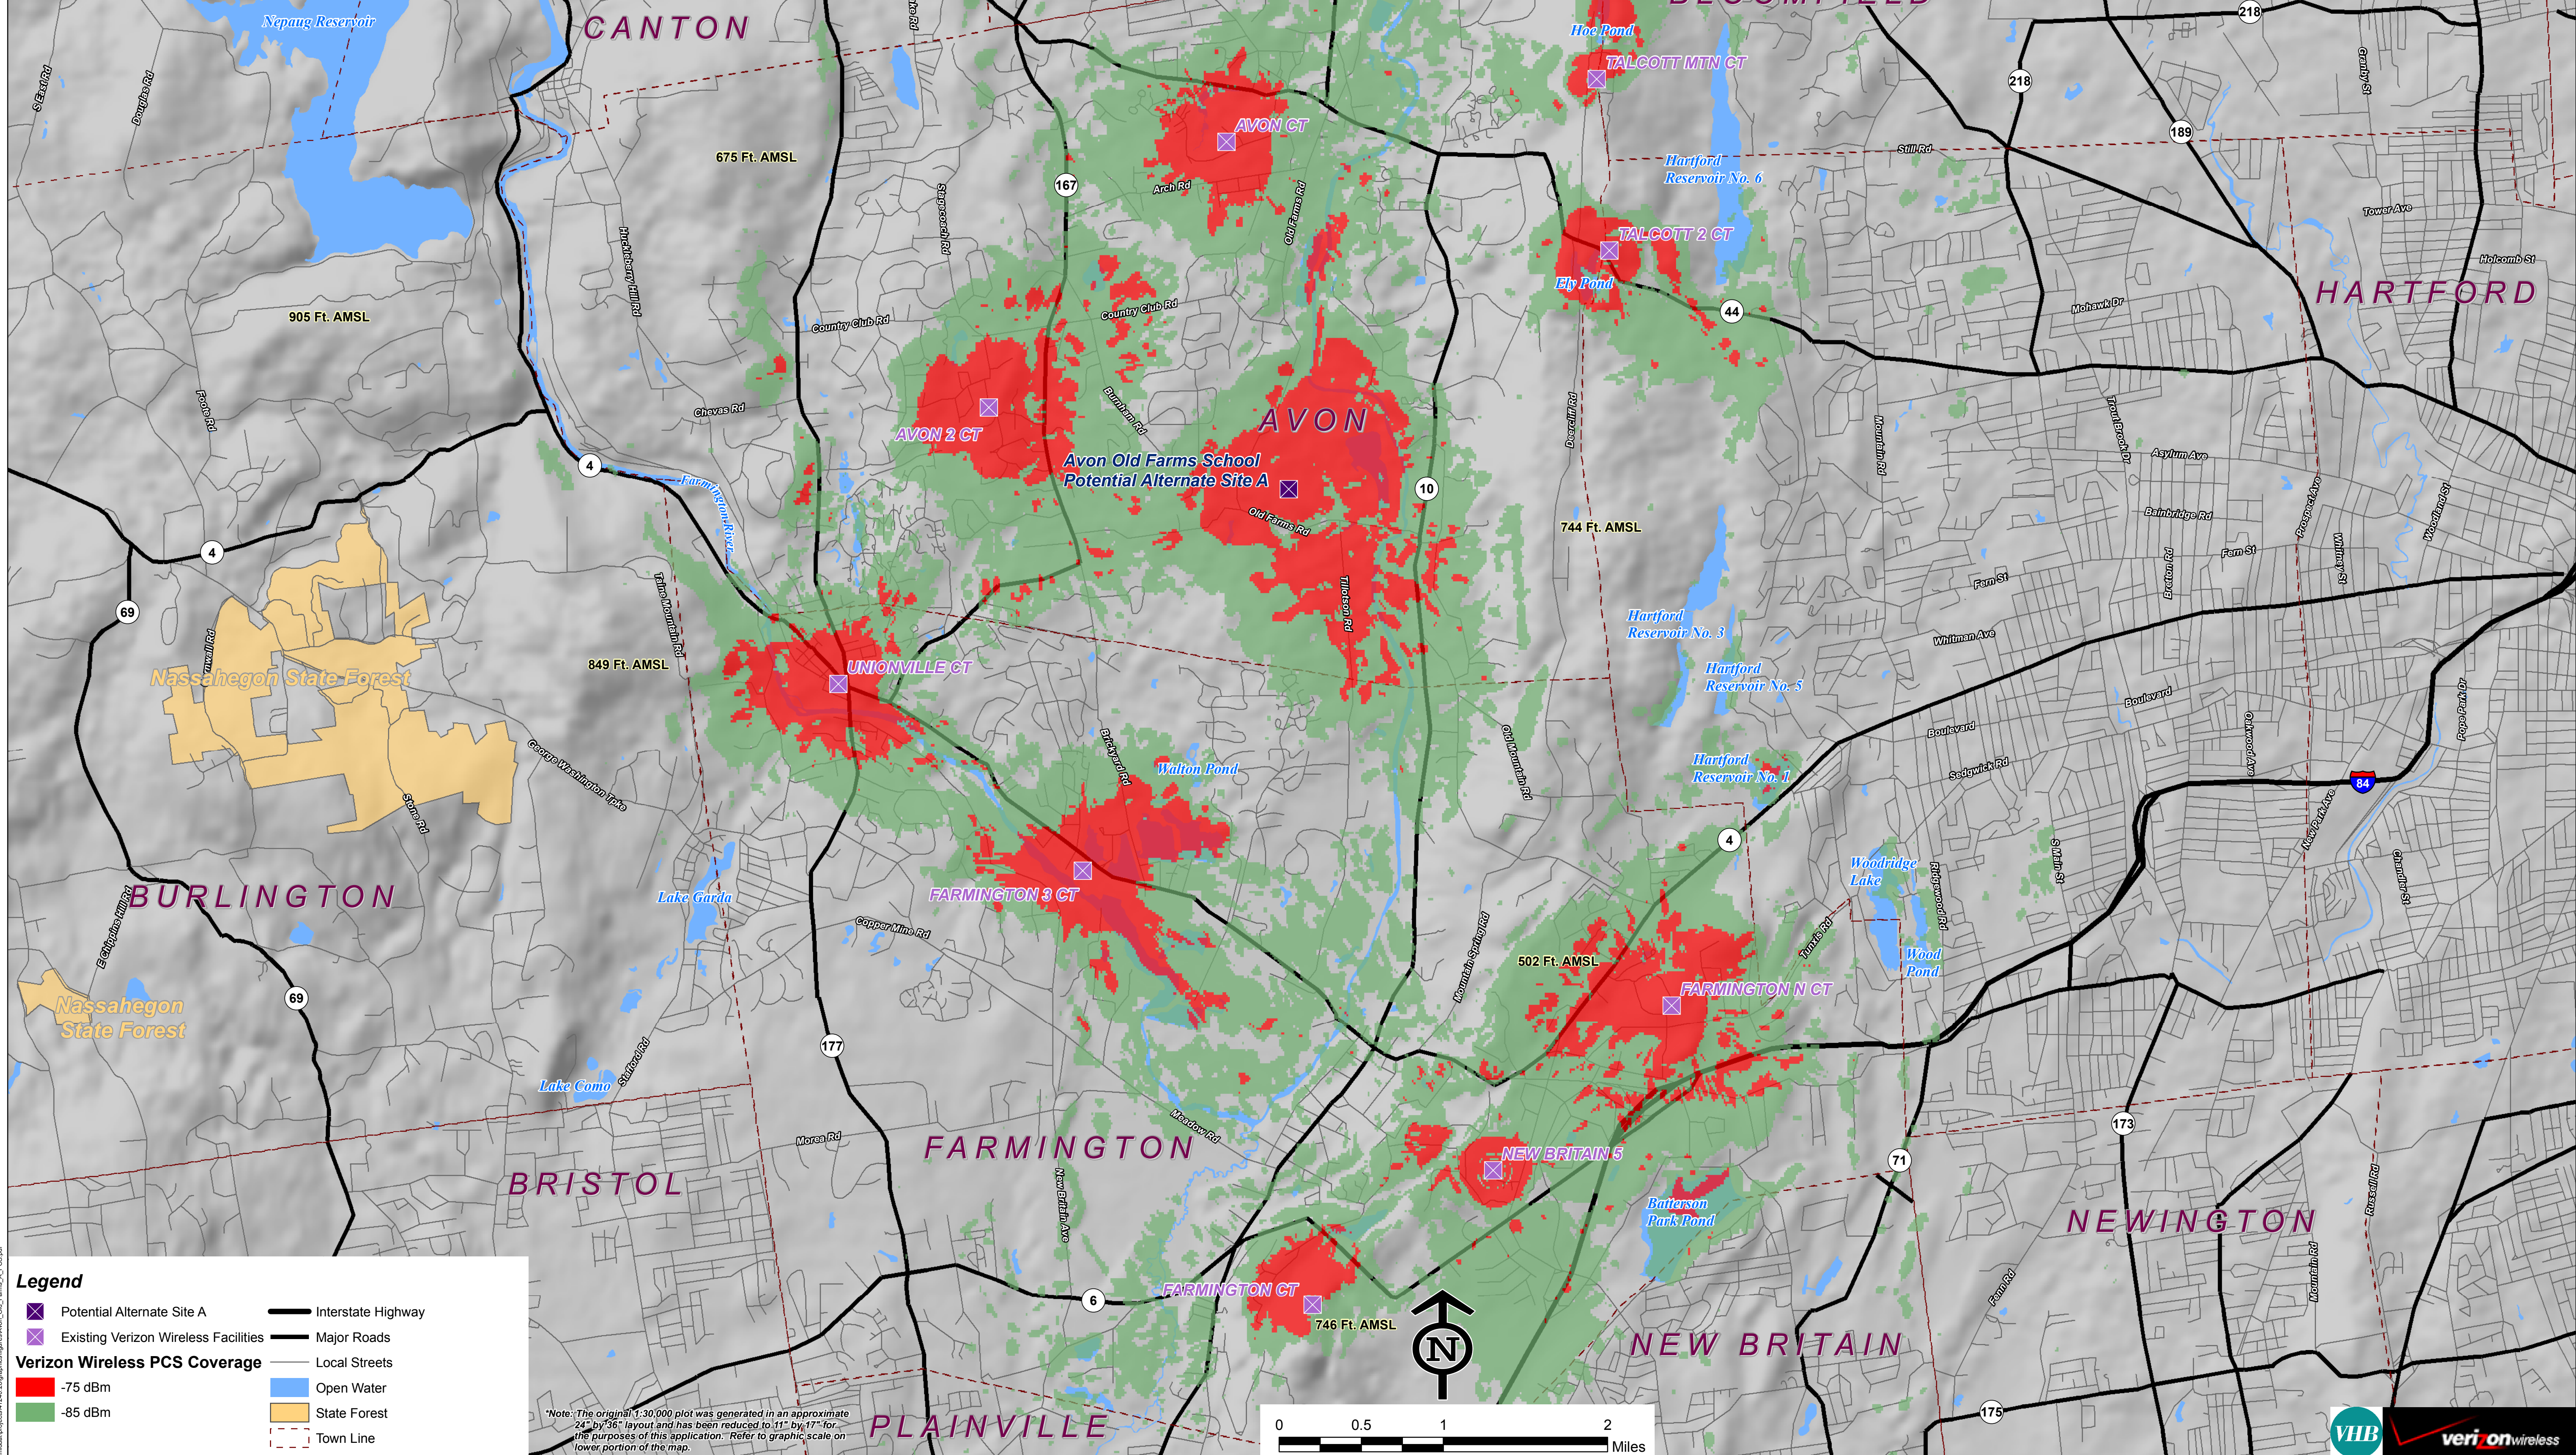

**Existing Verizon Wireless PCS Coverage
With Potential Avon Old Farms School
Alternate Site A At 199 Feet AGL
Farmington, CT and Surrounding Area
(*Map Scale is 1:30,000)**

Coverage Plot Assumes 55% Site Loading on Cellco System

Legend

- Potential Alternate Site A
- Existing Verizon Wireless Facilities
- -75 dBm
- -85 dBm
- Interstate Highway
- Major Roads
- Local Streets
- Open Water
- State Forest
- Town Line