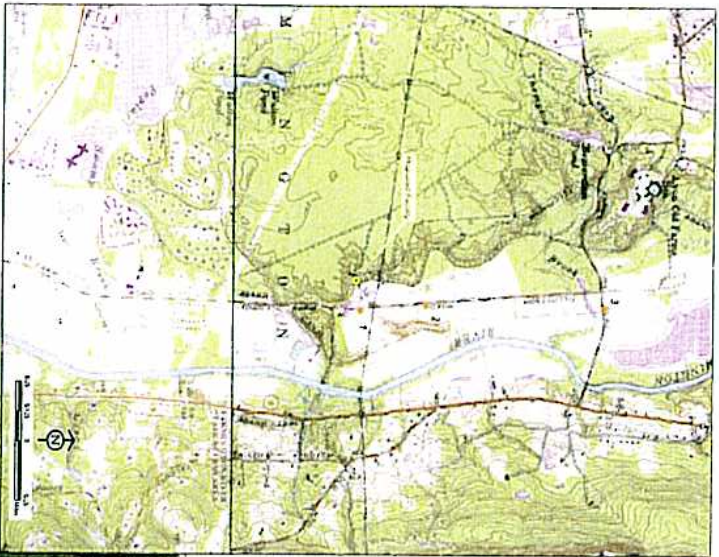

Photographic Documentation and Simulation *View 2 Monopole*

Town of
Farmington
Connecticut

199 Town Farm Road
Farmington, CT

PHOTO TAKEN FROM TILLOSON ROAD, LOOKING SOUTHWEST
DISTANCE FROM THE PHOTOGRAPH LOCATION TO THE PROPOSED SITE IS 0.32 MILE +/-

Photographic Documentation and Simulation View 2 Monopine

Town of Farmington Connecticut

199 Town Farm Road Farmington, CT

PHOTO TAKEN FROM TILLOTSON ROAD, LOOKING SOUTHWEST
DISTANCE FROM THE PHOTOGRAPH LOCATION TO THE PROPOSED SITE IS 0.32 MILE +/-

Photographic Documentation and Simulation *View 3 Monopole*

Town of
Farmington
Connecticut

199 Town Farm Road
Farmington, CT

Balloon Test Photo

PHOTO TAKEN FROM OLD FARMS ROAD, ADJACENT TO THE GEORGE M. TRAUTMAN PARK, LOOKING SOUTHWEST
DISTANCE FROM THE PHOTOGRAPH LOCATION TO THE PROPOSED SITE IS 1.07 MILES +/-

Photographic Documentation and Simulation *View 3 Monopine*

Town of
Farmington
Connecticut

199 Town Farm Road
Farmington, CT

PHOTO TAKEN FROM OLD FARMS ROAD, ADJACENT TO THE GEORGE M. TRAUTMAN PARK, LOOKING SOUTHWEST
DISTANCE FROM THE PHOTOGRAPH LOCATION TO THE PROPOSED SITE IS 1.07 MILES +/-