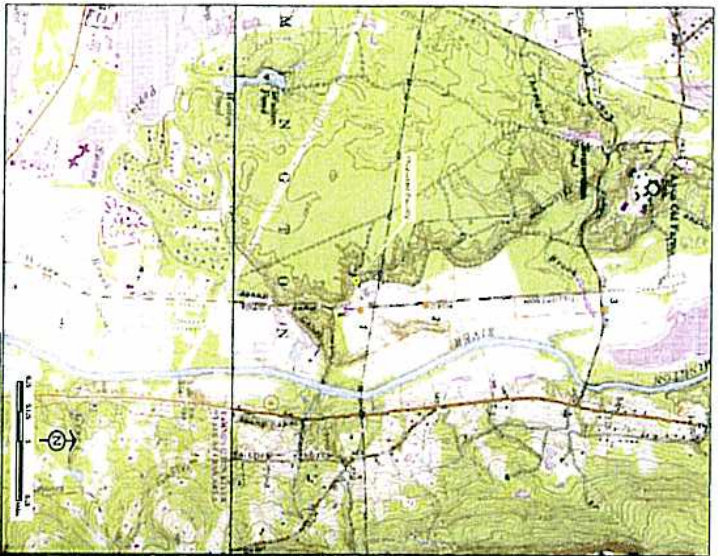

Photographic Documentation and Simulation *View 1 Monopole*

Town of
Farmington
Connecticut

199 Town Farm Road
Farmington, CT