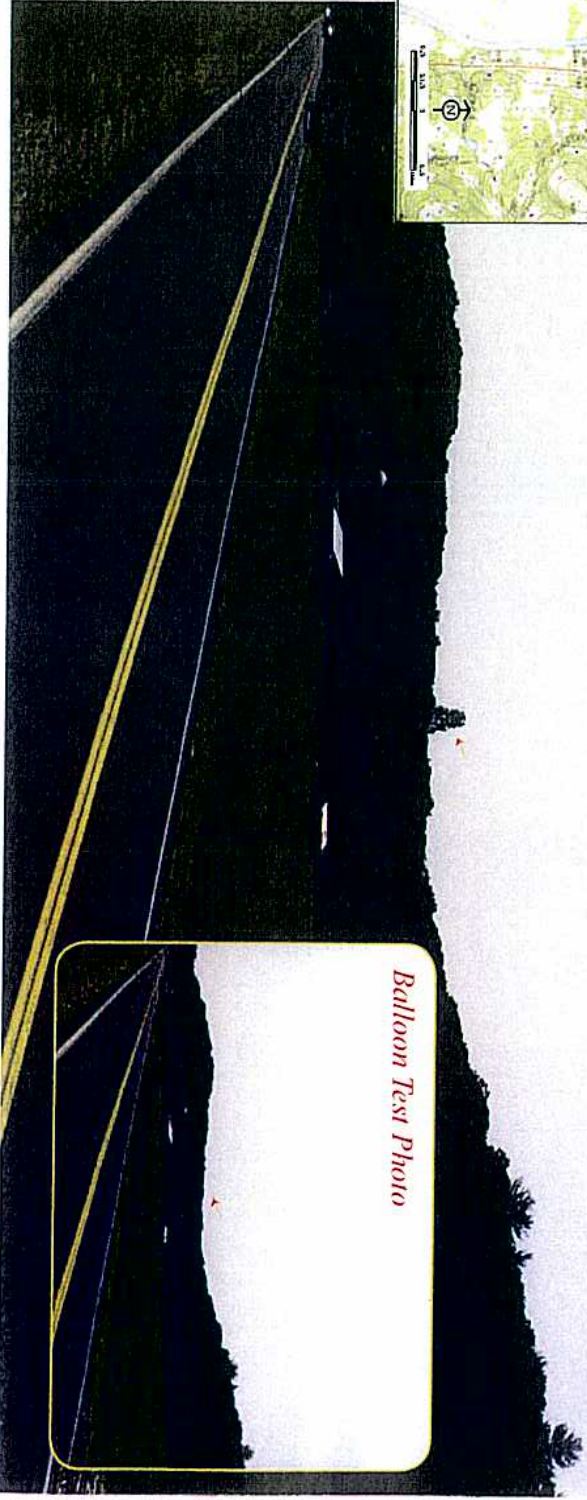

Balloon Test Photo

PHOTO TAKEN FROM TOWN FARM ROAD, ADJACENT TO #199 TOWN FARM ROAD (HOST PROPERTY), LOOKING SOUTHWEST
DISTANCE FROM THE PHOTOGRAPH LOCATION TO THE PROPOSED SITE IS 0.13 MILE +/-

Photographic Documentation and Simulation *View 1 Monopine*

Photographic Documentation and Simulation *View 2 Monopole*

Town of
Farmington
Connecticut

199 Town Farm Road
Farmington, CT

PHOTO TAKEN FROM TILLOSON ROAD, LOOKING SOUTHWEST
DISTANCE FROM THE PHOTOGRAPH LOCATION TO THE PROPOSED SITE IS 0.32 MILE +/-

Photographic Documentation and Simulation View 2 Monopine

Town of Farmington Connecticut

199 Town Farm Road Farmington, CT

PHOTO TAKEN FROM TILLOTSON ROAD, LOOKING SOUTHWEST
DISTANCE FROM THE PHOTOGRAPH LOCATION TO THE PROPOSED SITE IS 0.32 MILE +/-

Photographic Documentation and Simulation *View 3 Monopole*

Town of
Farmington
Connecticut

199 Town Farm Road
Farmington, CT

Balloon Test Photo

PHOTO TAKEN FROM OLD FARMS ROAD, ADJACENT TO THE GEORGE M. TRAUTMAN PARK, LOOKING SOUTHWEST
DISTANCE FROM THE PHOTOGRAPH LOCATION TO THE PROPOSED SITE IS 1.07 MILES +/-