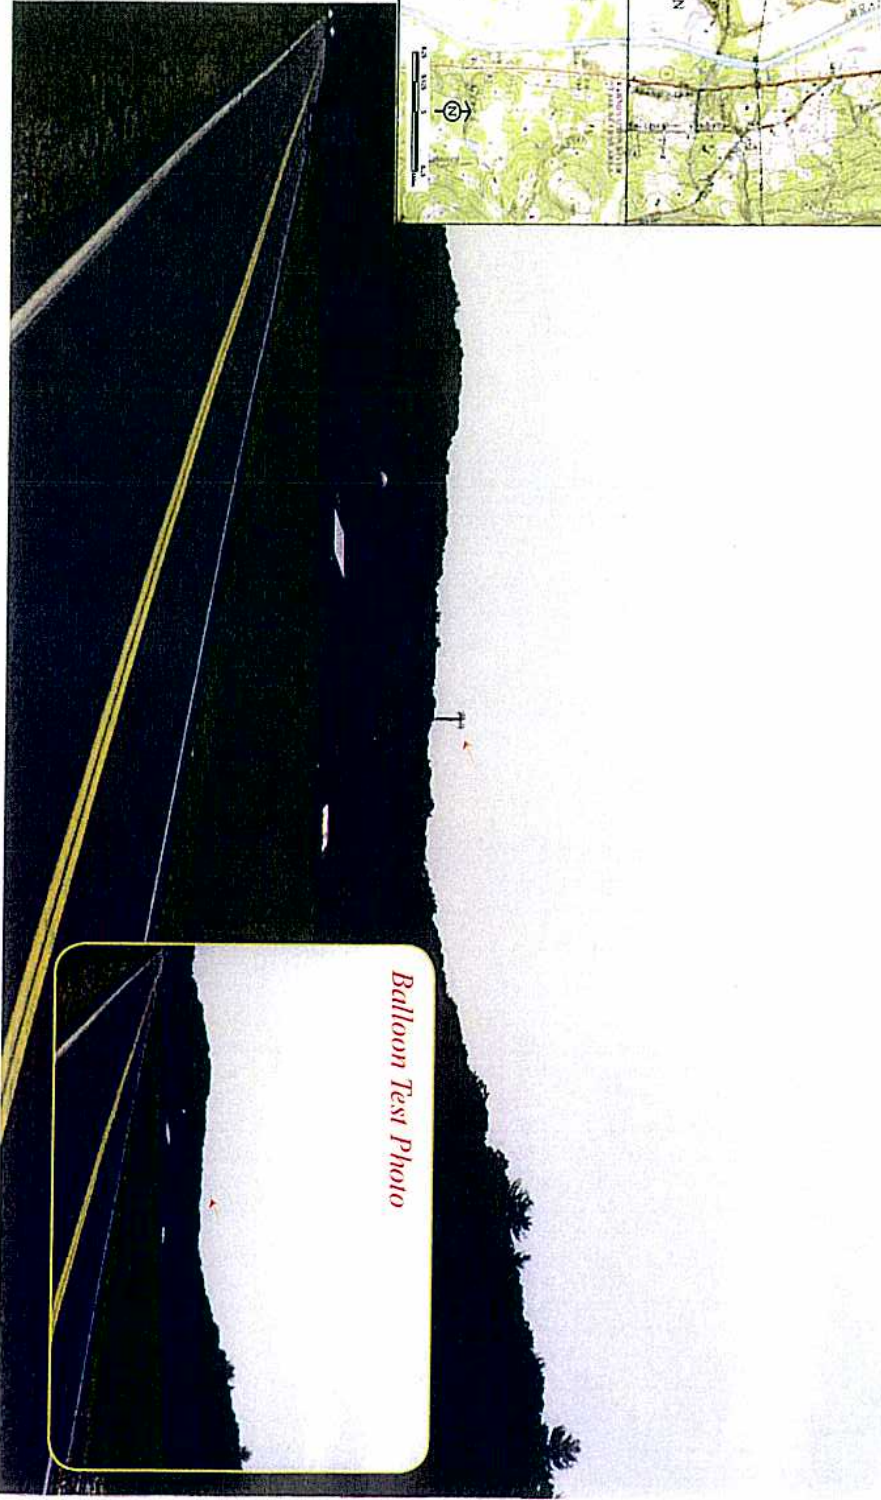

Balloon Test Photo

PHOTO TAKEN FROM TOWN FARM ROAD, ADJACENT TO #199 TOWN FARM ROAD (HOST PROPERTY), LOOKING SOUTHWEST
DISTANCE FROM THE PHOTOGRAPH LOCATION TO THE PROPOSED SITE IS 0.13 MILE +/-

Photographic Documentation and Simulation *View 1 Monopine*

Photographic Documentation and Simulation *View 2 Monopole*

Town of
Farmington
Connecticut

199 Town Farm Road
Farmington, CT

PHOTO TAKEN FROM TILLOSON ROAD, LOOKING SOUTHWEST
DISTANCE FROM THE PHOTOGRAPH LOCATION TO THE PROPOSED SITE IS 0.32 MILE +/-

Photographic Documentation and Simulation View 2 Monopine

Town of Farmington Connecticut

199 Town Farm Road Farmington, CT

PHOTO TAKEN FROM TILLOTSON ROAD, LOOKING SOUTHWEST
DISTANCE FROM THE PHOTOGRAPH LOCATION TO THE PROPOSED SITE IS 0.32 MILE +/-