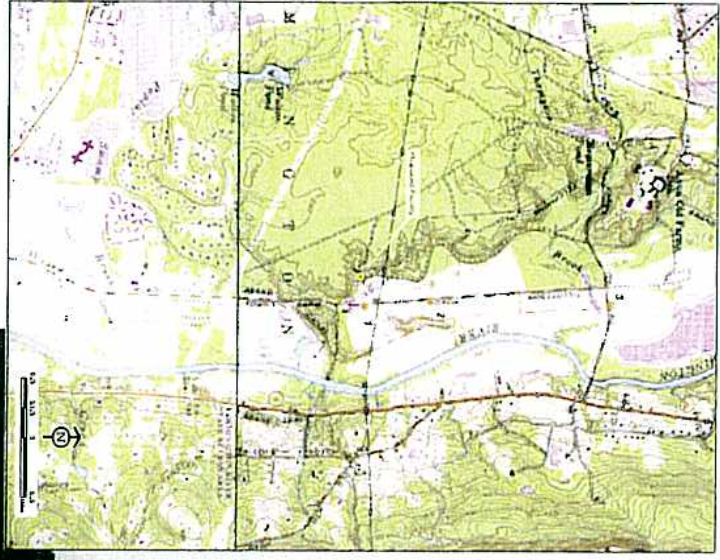

Balloon Test Photo

PHOTO TAKEN FROM TOWN FARM ROAD, ADJACENT TO #199 TOWN FARM ROAD (HOST PROPERTY), LOOKING SOUTHWEST
DISTANCE FROM THE PHOTOGRAPH LOCATION TO THE PROPOSED SITE IS 0.13 MILE +/-

Photographic Documentation and Simulation *View 1 Monopine*

Town of
Farmington
Connecticut

199 Town Farm Road
Farmington, CT

**PHOTO TAKEN FROM TOWN FARM ROAD, ADJACENT TO #199 TOWN FARM ROAD (HOST PROPERTY), LOOKING
SOUTHWEST**
DISTANCE FROM THE PHOTOGRAPH LOCATION TO THE PROPOSED SITE IS 0.13 MILE +/-

Photographic Documentation and Simulation *View 2 Monopole*

Town of
Farmington
Connecticut

199 Town Farm Road
Farmington, CT

PHOTO TAKEN FROM TILLOSON ROAD, LOOKING SOUTHWEST
DISTANCE FROM THE PHOTOGRAPH LOCATION TO THE PROPOSED SITE IS 0.32 MILE +/-

Photographic Documentation and Simulation View 2 Monopine

Town of Farmington Connecticut

199 Town Farm Road Farmington, CT

PHOTO TAKEN FROM TILLOTSON ROAD, LOOKING SOUTHWEST
DISTANCE FROM THE PHOTOGRAPH LOCATION TO THE PROPOSED SITE IS 0.32 MILE +/-