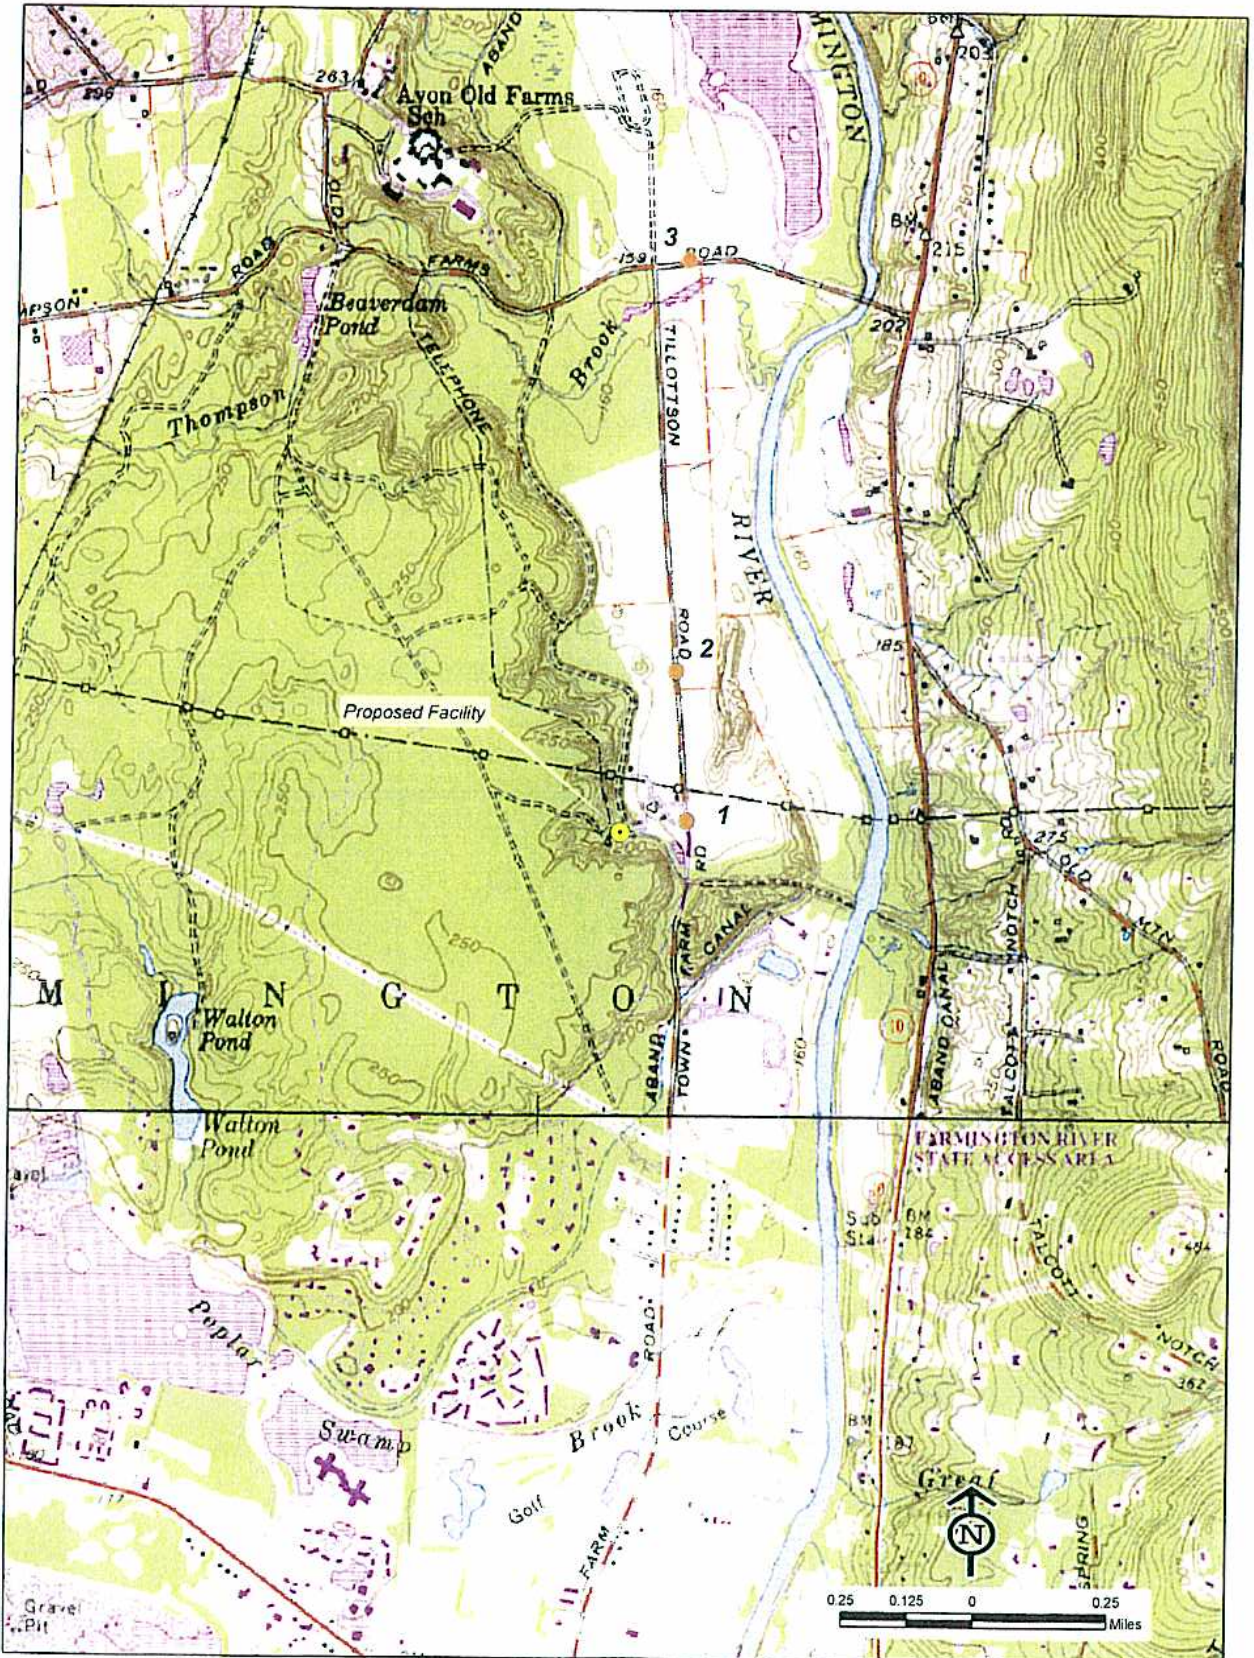

Photolog Documentation

Town of
Farmington
Connecticut

candidate\proj\41240.28\graphics\figures\41240.28_photolog.mxd