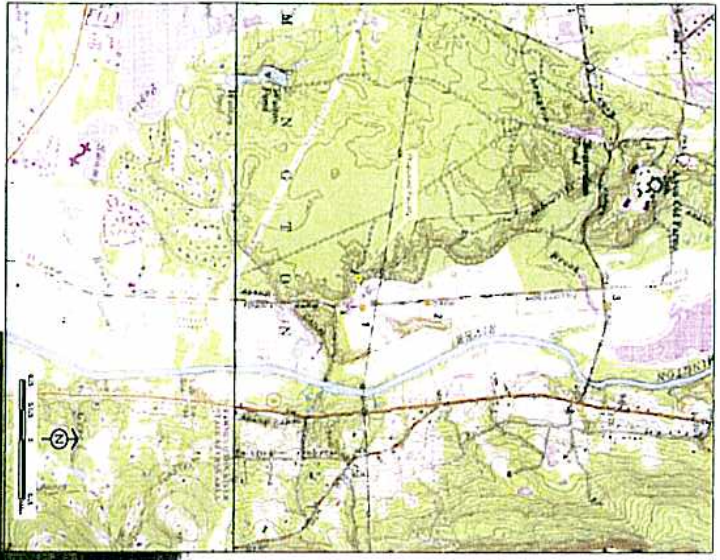

Balloon Test Photo

PHOTO TAKEN FROM TOWN FARM ROAD, ADJACENT TO #199 TOWN FARM ROAD (HOST PROPERTY), LOOKING SOUTHWEST
DISTANCE FROM THE PHOTOGRAPH LOCATION TO THE PROPOSED SITE IS 0.13 MILE +/-

Photographic Documentation and Simulation *View 1 Monopine*

Photographic Documentation and Simulation *View 2 Monopole*

Town of
Farmington
Connecticut

199 Town Farm Road
Farmington, CT

PHOTO TAKEN FROM TILLOSON ROAD, LOOKING SOUTHWEST
DISTANCE FROM THE PHOTOGRAPH LOCATION TO THE PROPOSED SITE IS 0.32 MILE +/-

Photographic Documentation and Simulation View 2 Monopine

Town of Farmington Connecticut

199 Town Farm Road Farmington, CT

PHOTO TAKEN FROM TILLOTSON ROAD, LOOKING SOUTHWEST
DISTANCE FROM THE PHOTOGRAPH LOCATION TO THE PROPOSED SITE IS 0.32 MILE +/-

Photographic Documentation and Simulation *View 3 Monopole*

Town of
Farmington
Connecticut

199 Town Farm Road
Farmington, CT

Balloon Test Photo

PHOTO TAKEN FROM OLD FARMS ROAD, ADJACENT TO THE GEORGE M. TRAUTMAN PARK, LOOKING SOUTHWEST
DISTANCE FROM THE PHOTOGRAPH LOCATION TO THE PROPOSED SITE IS 1.07 MILES +/-