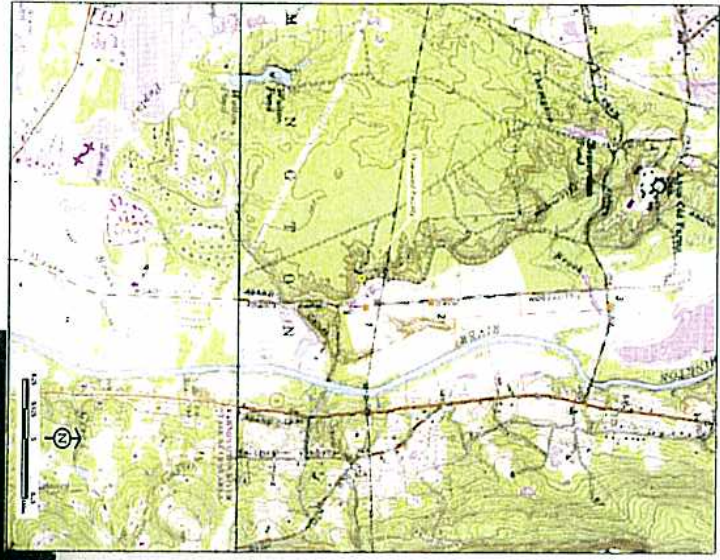

Balloon Test Photo

PHOTO TAKEN FROM TOWN FARM ROAD, ADJACENT TO #199 TOWN FARM ROAD (HOST PROPERTY), LOOKING SOUTHWEST
DISTANCE FROM THE PHOTOGRAPH LOCATION TO THE PROPOSED SITE IS 0.13 MILE +/-

Photographic Documentation and Simulation *View 1 Monopine*

Town of
Farmington
Connecticut

199 Town Farm Road
Farmington, CT

**PHOTO TAKEN FROM TOWN FARM ROAD, ADJACENT TO #199 TOWN FARM ROAD (HOST PROPERTY), LOOKING
SOUTHWEST**
DISTANCE FROM THE PHOTOGRAPH LOCATION TO THE PROPOSED SITE IS 0.13 MILE +/-

Photographic Documentation and Simulation *View 2 Monopole*

Town of
Farmington
Connecticut

199 Town Farm Road
Farmington, CT

PHOTO TAKEN FROM TILLOSON ROAD, LOOKING SOUTHWEST
DISTANCE FROM THE PHOTOGRAPH LOCATION TO THE PROPOSED SITE IS 0.32 MILE +/-

Photographic Documentation and Simulation View 2 Monopine

Town of Farmington Connecticut

199 Town Farm Road Farmington, CT

PHOTO TAKEN FROM TILLOTSON ROAD, LOOKING SOUTHWEST
DISTANCE FROM THE PHOTOGRAPH LOCATION TO THE PROPOSED SITE IS 0.32 MILE +/-