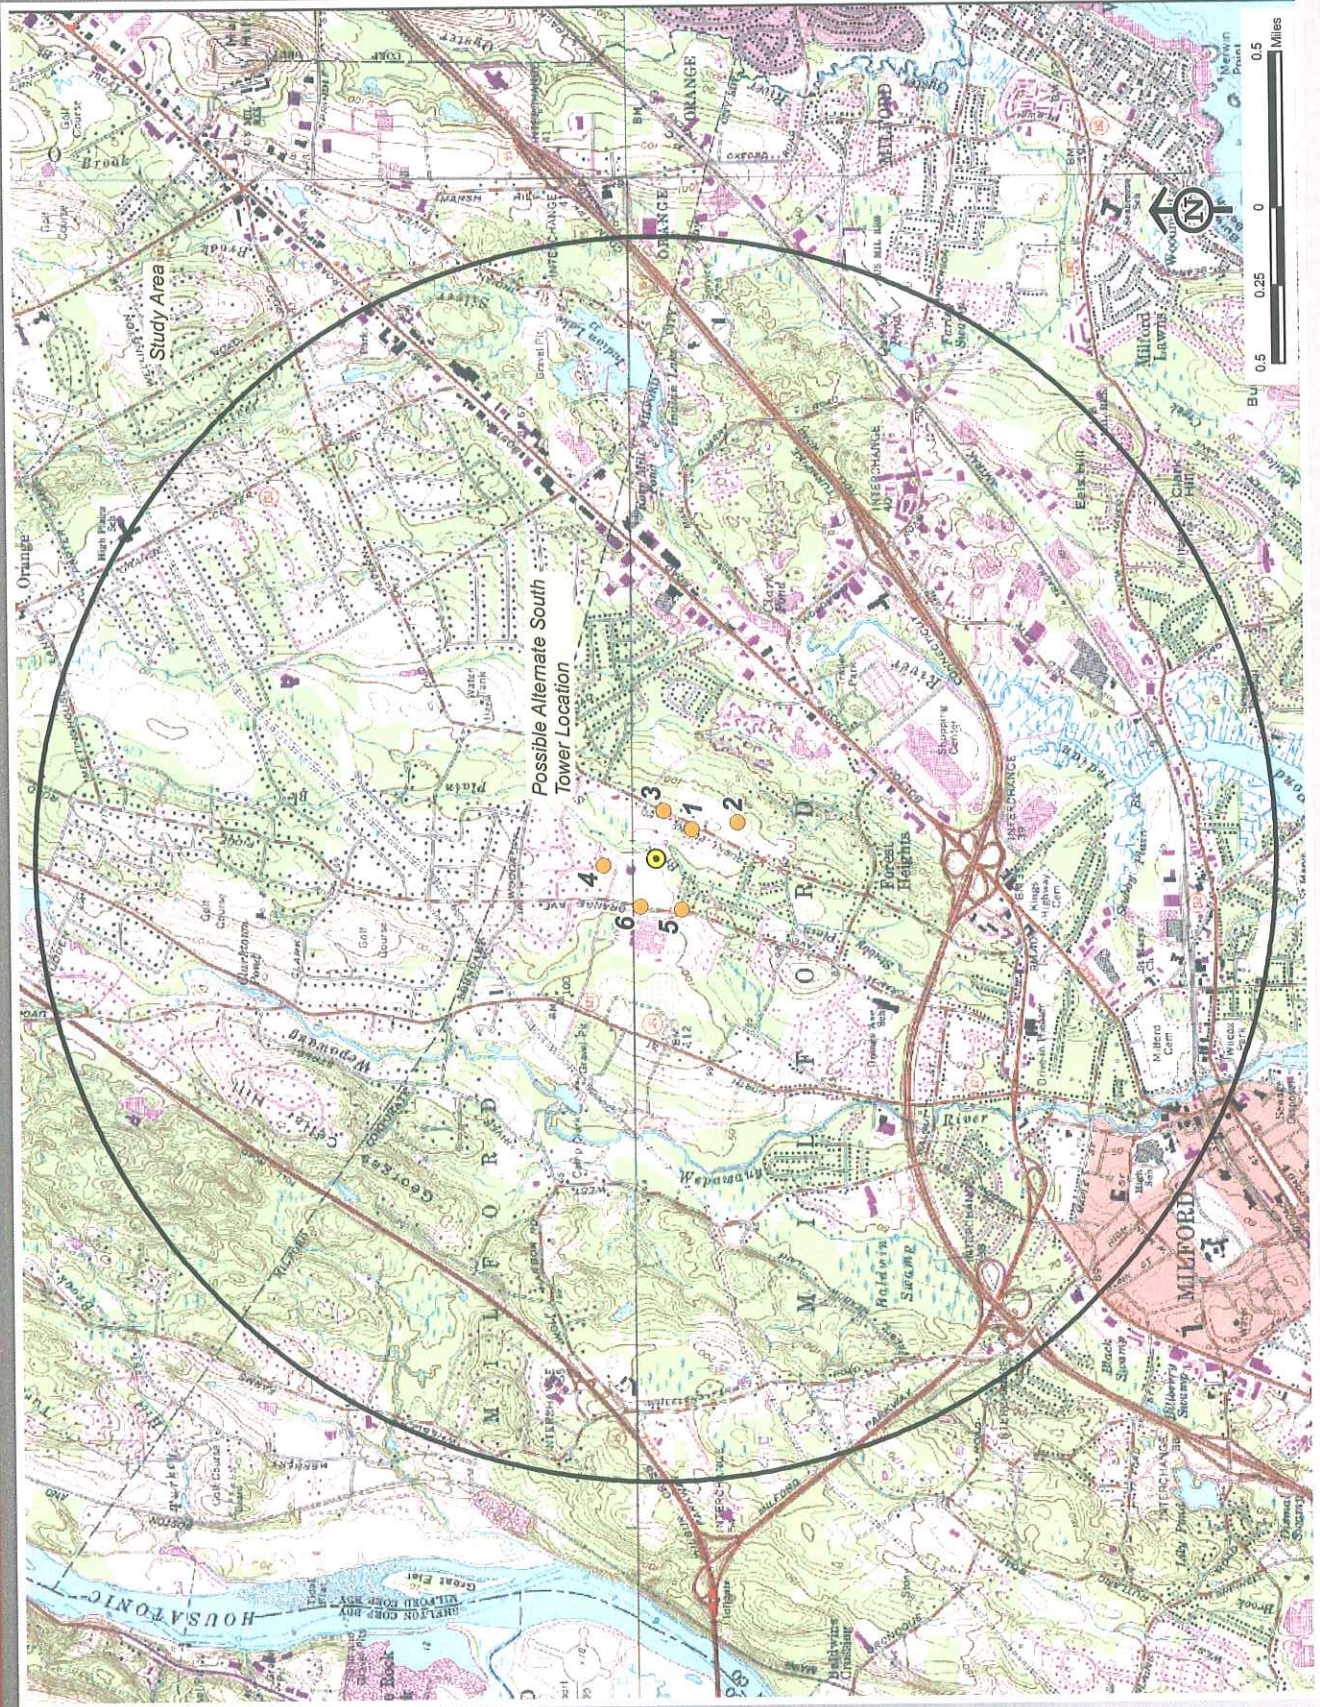

Photographic Documentation and Simulations

Possible Alternate South Tower Location

Milford East
631 Orange Avenue
Milford, CT

SUBMITTED TO:

SUBMITTED BY:

RECEIVED
MAR - 5 2009
CONNECTICUT
SITING COUNCIL

Photolog Map

Photographic Simulation

View 1

PHOTO TAKEN FROM JULIA COURT ADJACENT TO HOUSE #7, LOOKING NORTHWEST

DISTANCE FROM THE PHOTOGRAPH LOCATION TO SITE IS 0.15 MILE +/-

J:\1240_78\graphics\FIGURES\3-5-09\1240_78_Photosim_3-5-09.indd

Photographic Simulation

View 2

PHOTO TAKEN WHITE BIRCH DRIVE ADJACENT TO HOUSE #9, LOOKING NORTHWEST
DISTANCE FROM THE PHOTOGRAPH LOCATION TO SITE IS 0.29 MILE +/-

J:\141240_78\graphics\FIGURES\3-5-09\141240_78_Photosim_3-5-09.indd

PHOTO TAKEN FROM GIBSON STREET EAST OF ORANGE AVENUE, LOOKING NORTHEAST

DISTANCE FROM THE PHOTOGRAPH LOCATION TO SITE IS 0.16 MILE +/-

J:\41240_78\graphics\FIGURES\3-5-09\41240_78_Photosim_3-5-08.indd

Photographic Simulation