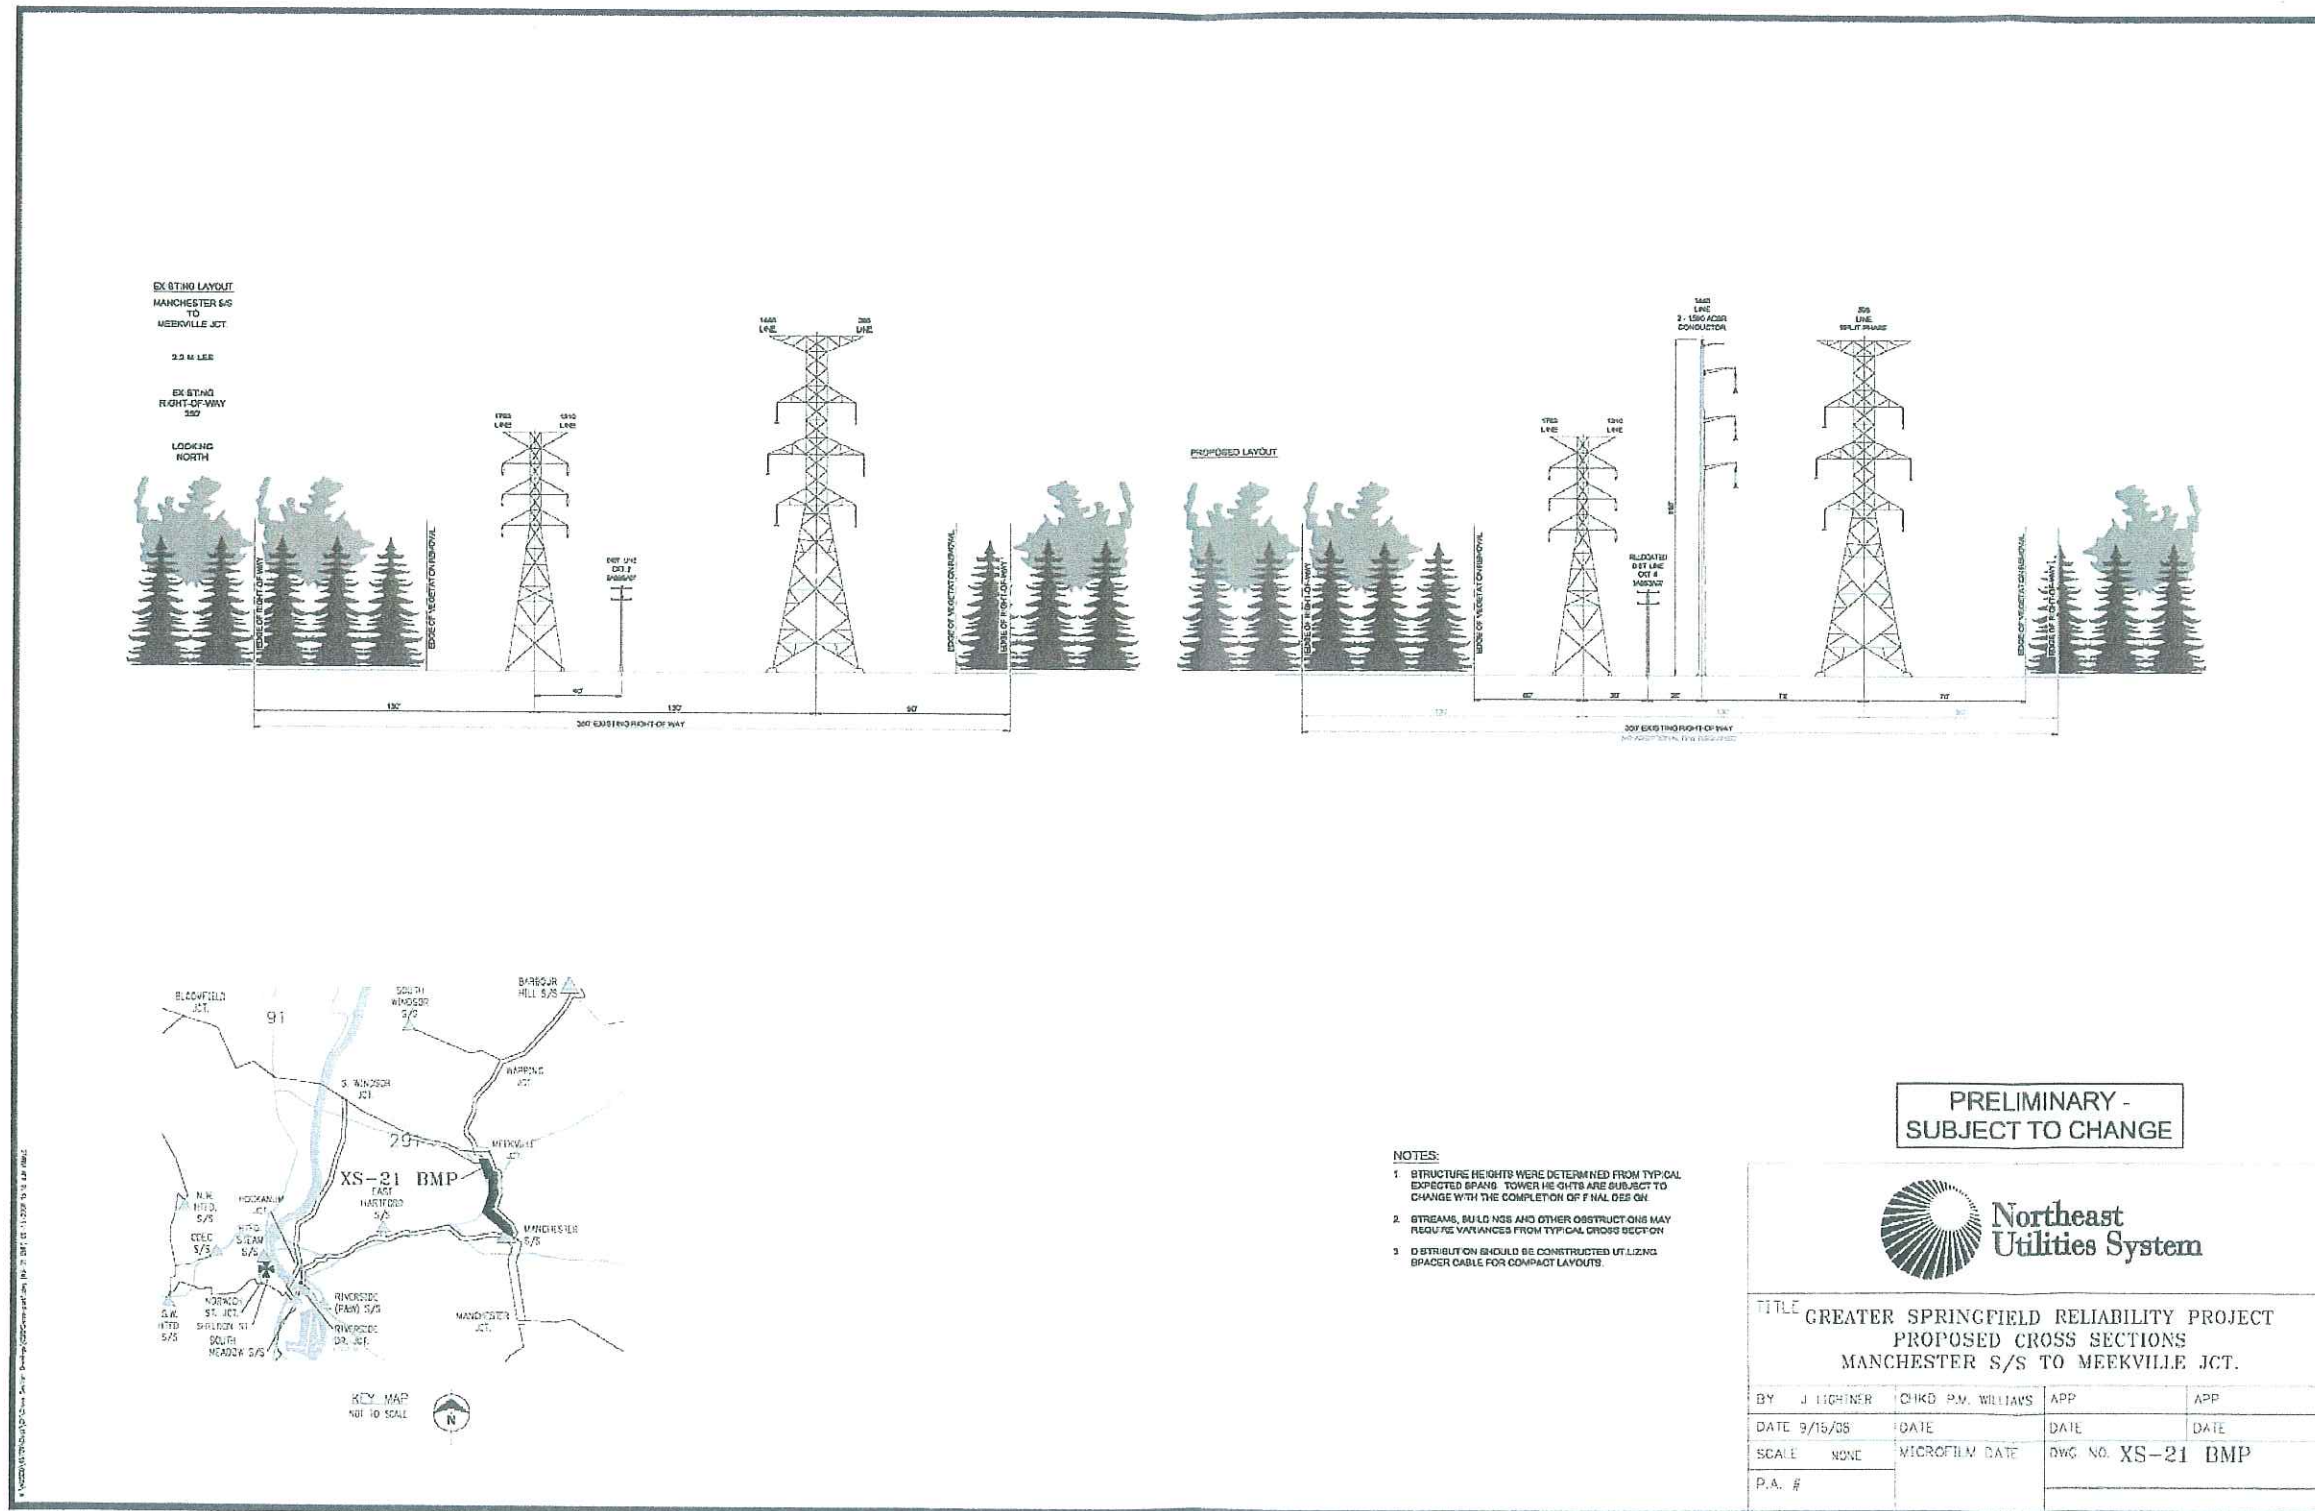

Exhibit CN-9

Figure E-4 Manchester to Meekville Junction Circuit Separation Project

Exhibit CN-10

Figure O-19: Cross-Section XS-21 BMP: Manchester Substation to Meekville Junction

Exhibit CN-12