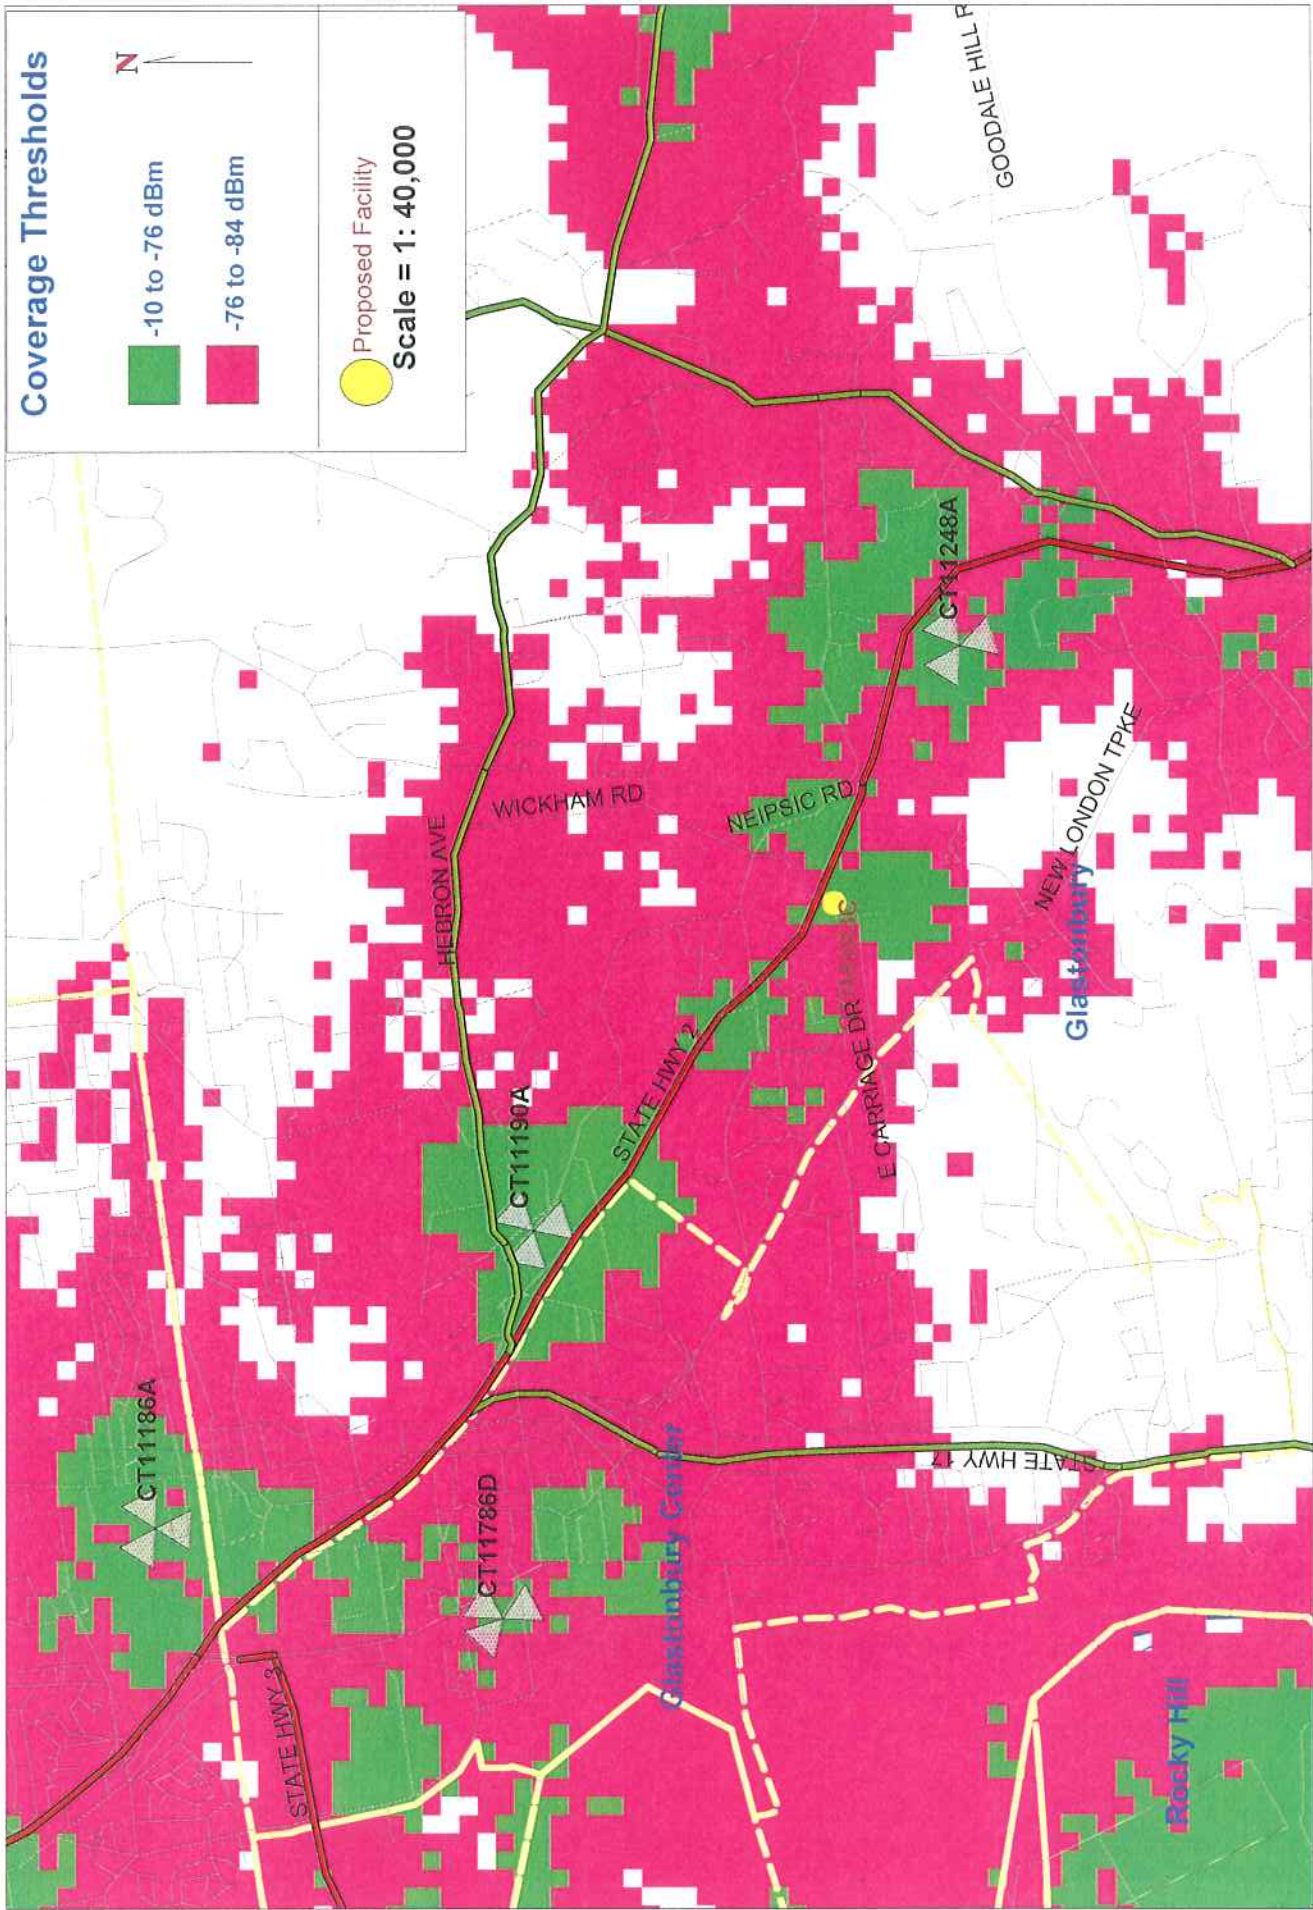

SITE A

T-Mobile Existing Coverage

T-Mobile Proposed CTHA083C @ 117 feet AGL

T-Mobile Existing Coverage With Proposed CTHA083C @ 117 feet AGL