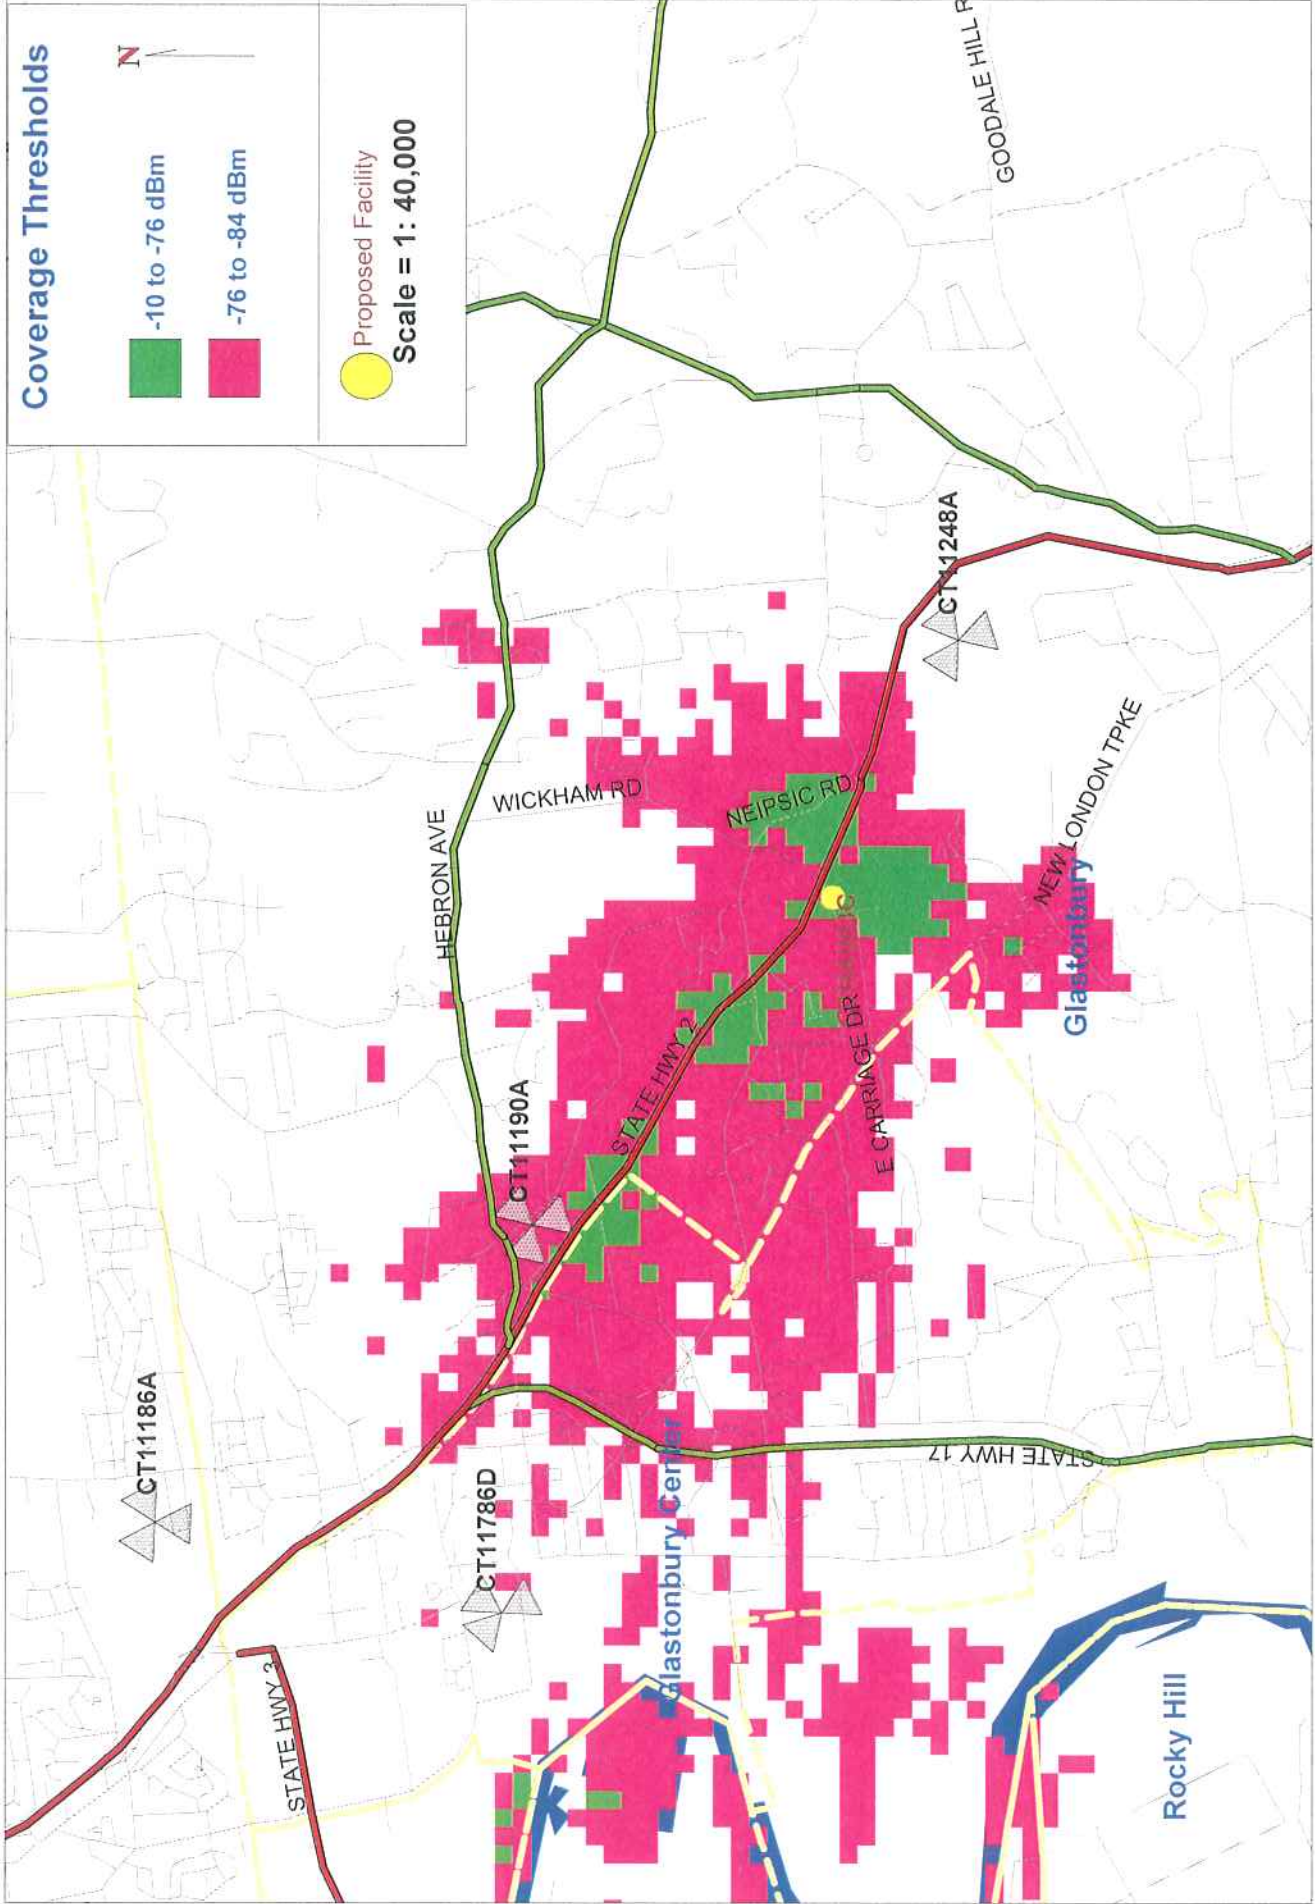

SITE A

T-Mobile Existing Coverage

T-Mobile Proposed CTHA083C @ 117 feet AGL

T-Mobile Existing Coverage With Proposed CTHA083C @ 117 feet AGL