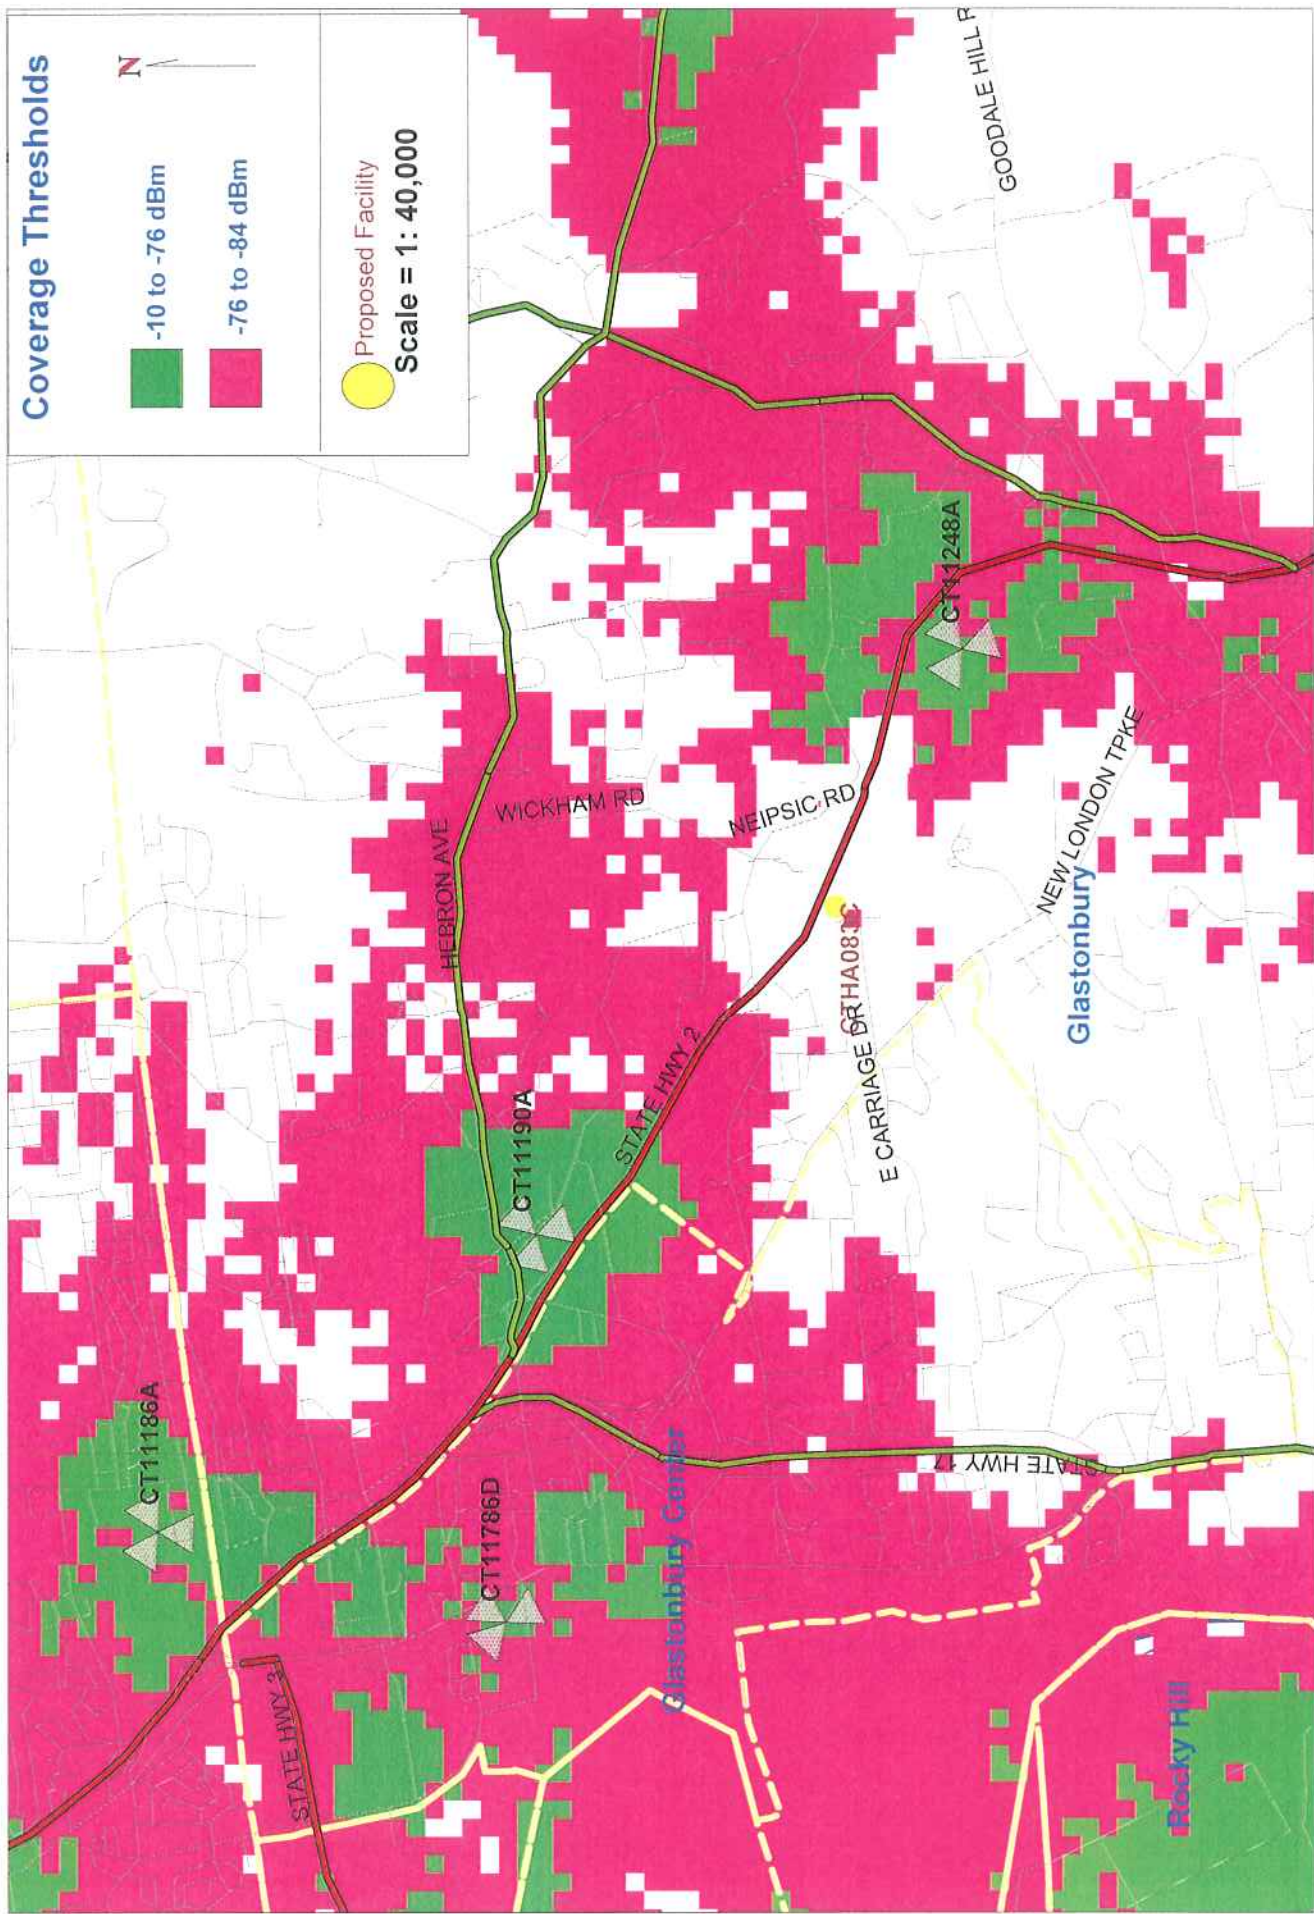

SITE A

T-Mobile Existing Coverage

T-Mobile Proposed CTHA083C @ 117 feet AGL

T-Mobile Existing Coverage With Proposed CTHA083C @ 117 feet AGL