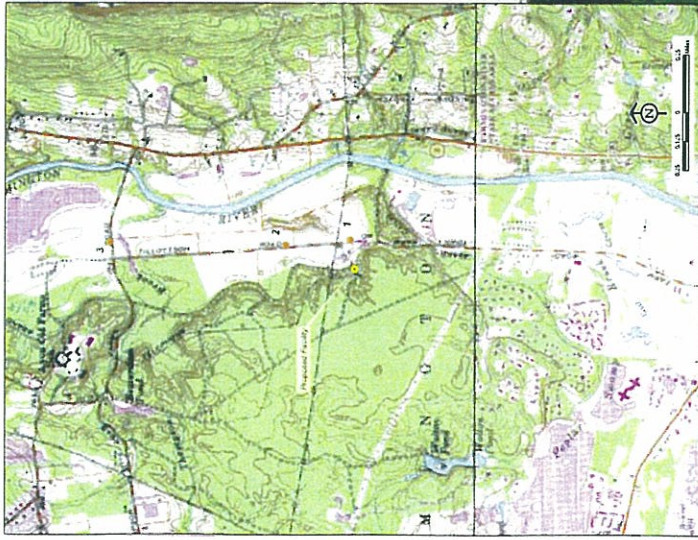

199 Town Farm Road
Farmington, CT

Balloon Test Photo

PHOTO TAKEN FROM TOWN FARM ROAD, ADJACENT TO #199 TOWN FARM ROAD (HOST PROPERTY), LOOKING SOUTHWEST
DISTANCE FROM THE PHOTOGRAPH LOCATION TO THE PROPOSED SITE IS 0.13 MILE +/-

DISTANCE FROM THE PHOTOGRAPH LOCATION TO THE PROPOSED SITE IS 0.13 MILE +/-

Photographic Documentation and Simulation View 2 Monopole

Town of Farmington Connecticut

199 Town Farm Road Farmington, CT

PHOTO TAKEN FROM TILLOTSON ROAD, LOOKING SOUTHWEST
DISTANCE FROM THE PHOTOGRAPH LOCATION TO THE PROPOSED SITE IS 0.32 MILE +/-

Photographic Documentation and Simulation View 2 Monopine

Town of
Farmington
Connecticut

199 Town Farm Road
Farmington, CT

Balloon Test Photo

PHOTO TAKEN FROM TILLOTSON ROAD, LOOKING SOUTHWEST
DISTANCE FROM THE PHOTOGRAPH LOCATION TO THE PROPOSED SITE IS 0.32 MILE +/-

Photographic Documentation and Simulation View 3 Monopole

Town of
Farmington
Connecticut

199 Town Farm Road
Farmington, CT

Balloon Test Photo

PHOTO TAKEN FROM OLD FARMS ROAD, ADJACENT TO THE GEORGE M. TRAUTMAN PARK, LOOKING SOUTHWEST
DISTANCE FROM THE PHOTOGRAPH LOCATION TO THE PROPOSED SITE IS 1.07 MILES +/-