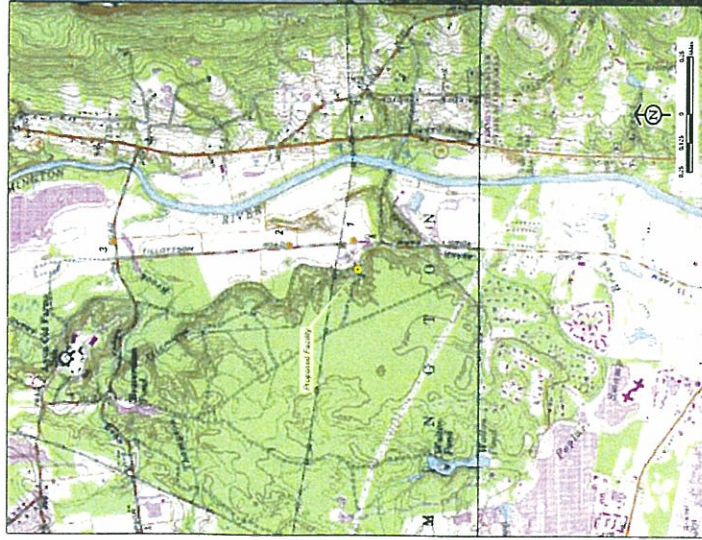

199 Town Farm Road
Farmington, CT

Balloon Test Photo

PHOTO TAKEN FROM TOWN FARM ROAD, ADJACENT TO #199 TOWN FARM ROAD (HOST PROPERTY), LOOKING SOUTHWEST
DISTANCE FROM THE PHOTOGRAPH LOCATION TO THE PROPOSED SITE IS 0.13 MILE +/-

Photographic Documentation and Simulation View 1 Monopine

199 Town Farm Road
Farmington, CT

Balloon Test Photo

PHOTO TAKEN FROM TOWN FARM ROAD, ADJACENT TO #199 TOWN FARM ROAD (HOST PROPERTY), LOOKING SOUTHWEST

DISTANCE FROM THE PHOTOGRAPH LOCATION TO THE PROPOSED SITE IS 0.13 MILE +/-

Photographic Documentation and Simulation View 2 Monopole

Town of Farmington Connecticut

199 Town Farm Road Farmington, CT

PHOTO TAKEN FROM TILLOTSON ROAD, LOOKING SOUTHWEST
DISTANCE FROM THE PHOTOGRAPH LOCATION TO THE PROPOSED SITE IS 0.32 MILE +/-

Photographic Documentation and Simulation View 2 Monopine

Town of
Farmington
Connecticut

199 Town Farm Road
Farmington, CT

Balloon Test Photo

PHOTO TAKEN FROM TILLOTSON ROAD, LOOKING SOUTHWEST
DISTANCE FROM THE PHOTOGRAPH LOCATION TO THE PROPOSED SITE IS 0.32 MILE +/-