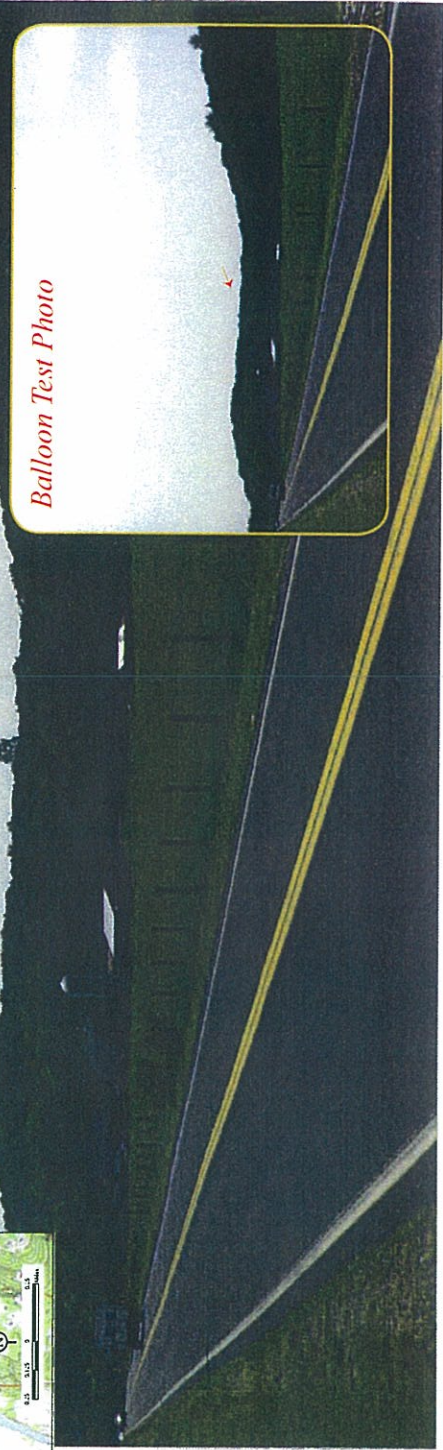

199 Town Farm Road
Farmington, CT

Balloon Test Photo

PHOTO TAKEN FROM TOWN FARM ROAD, ADJACENT TO #199 TOWN FARM ROAD (HOST PROPERTY), LOOKING SOUTHWEST
DISTANCE FROM THE PHOTOGRAPH LOCATION TO THE PROPOSED SITE IS 0.13 MILE +/-

Photographic Documentation and Simulation View 1 Monopine

199 Town Farm Road
Farmington, CT

Balloon Test Photo

PHOTO TAKEN FROM TOWN FARM ROAD, ADJACENT TO #199 TOWN FARM ROAD (HOST PROPERTY), LOOKING SOUTHWEST

DISTANCE FROM THE PHOTOGRAPH LOCATION TO THE PROPOSED SITE IS 0.13 MILE +/-

Photographic Documentation and Simulation View 2 Monopole

Town of Farmington Connecticut

199 Town Farm Road Farmington, CT

PHOTO TAKEN FROM TILLOTSON ROAD, LOOKING SOUTHWEST
DISTANCE FROM THE PHOTOGRAPH LOCATION TO THE PROPOSED SITE IS 0.32 MILE +/-

Photographic Documentation and Simulation View 2 Monopine

Town of
Farmington
Connecticut

199 Town Farm Road
Farmington, CT

Balloon Test Photo

PHOTO TAKEN FROM TILLOTSON ROAD, LOOKING SOUTHWEST
DISTANCE FROM THE PHOTOGRAPH LOCATION TO THE PROPOSED SITE IS 0.32 MILE +/-