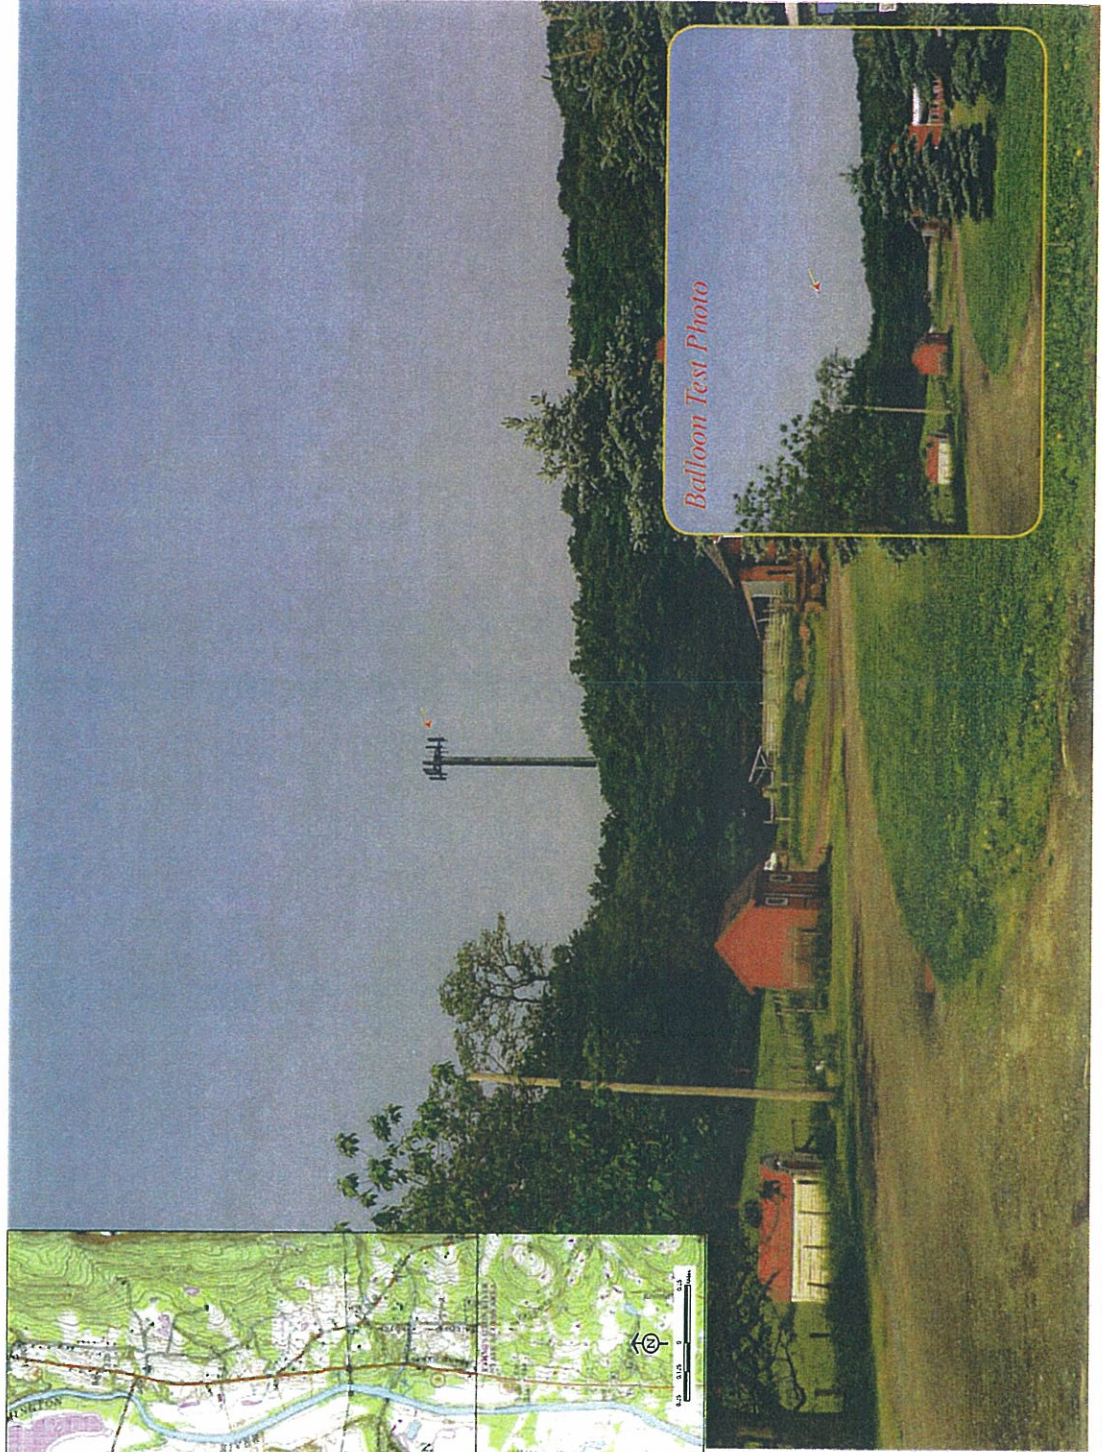

199 Town Farm Road
Farmington, CT

Balloon Test Photo

PHOTO TAKEN FROM TOWN FARM ROAD, ADJACENT TO #199 TOWN FARM ROAD (HOST PROPERTY), LOOKING SOUTHWEST
DISTANCE FROM THE PHOTOGRAPH LOCATION TO THE PROPOSED SITE IS 0.13 MILE +/-

Photographic Documentation and Simulation View 1 Monopine

199 Town Farm Road
Farmington, CT

Balloon Test Photo

PHOTO TAKEN FROM TOWN FARM ROAD, ADJACENT TO #199 TOWN FARM ROAD (HOST PROPERTY), LOOKING SOUTHWEST

DISTANCE FROM THE PHOTOGRAPH LOCATION TO THE PROPOSED SITE IS 0.13 MILE +/-

Photographic Documentation and Simulation View 2 Monopole

Town of Farmington Connecticut

199 Town Farm Road Farmington, CT

PHOTO TAKEN FROM TILLOTSON ROAD, LOOKING SOUTHWEST
DISTANCE FROM THE PHOTOGRAPH LOCATION TO THE PROPOSED SITE IS 0.32 MILE +/-

Photographic Documentation and Simulation View 2 Monopine

Town of
Farmington
Connecticut

199 Town Farm Road
Farmington, CT

Balloon Test Photo

PHOTO TAKEN FROM TILLOTSON ROAD, LOOKING SOUTHWEST
DISTANCE FROM THE PHOTOGRAPH LOCATION TO THE PROPOSED SITE IS 0.32 MILE +/-