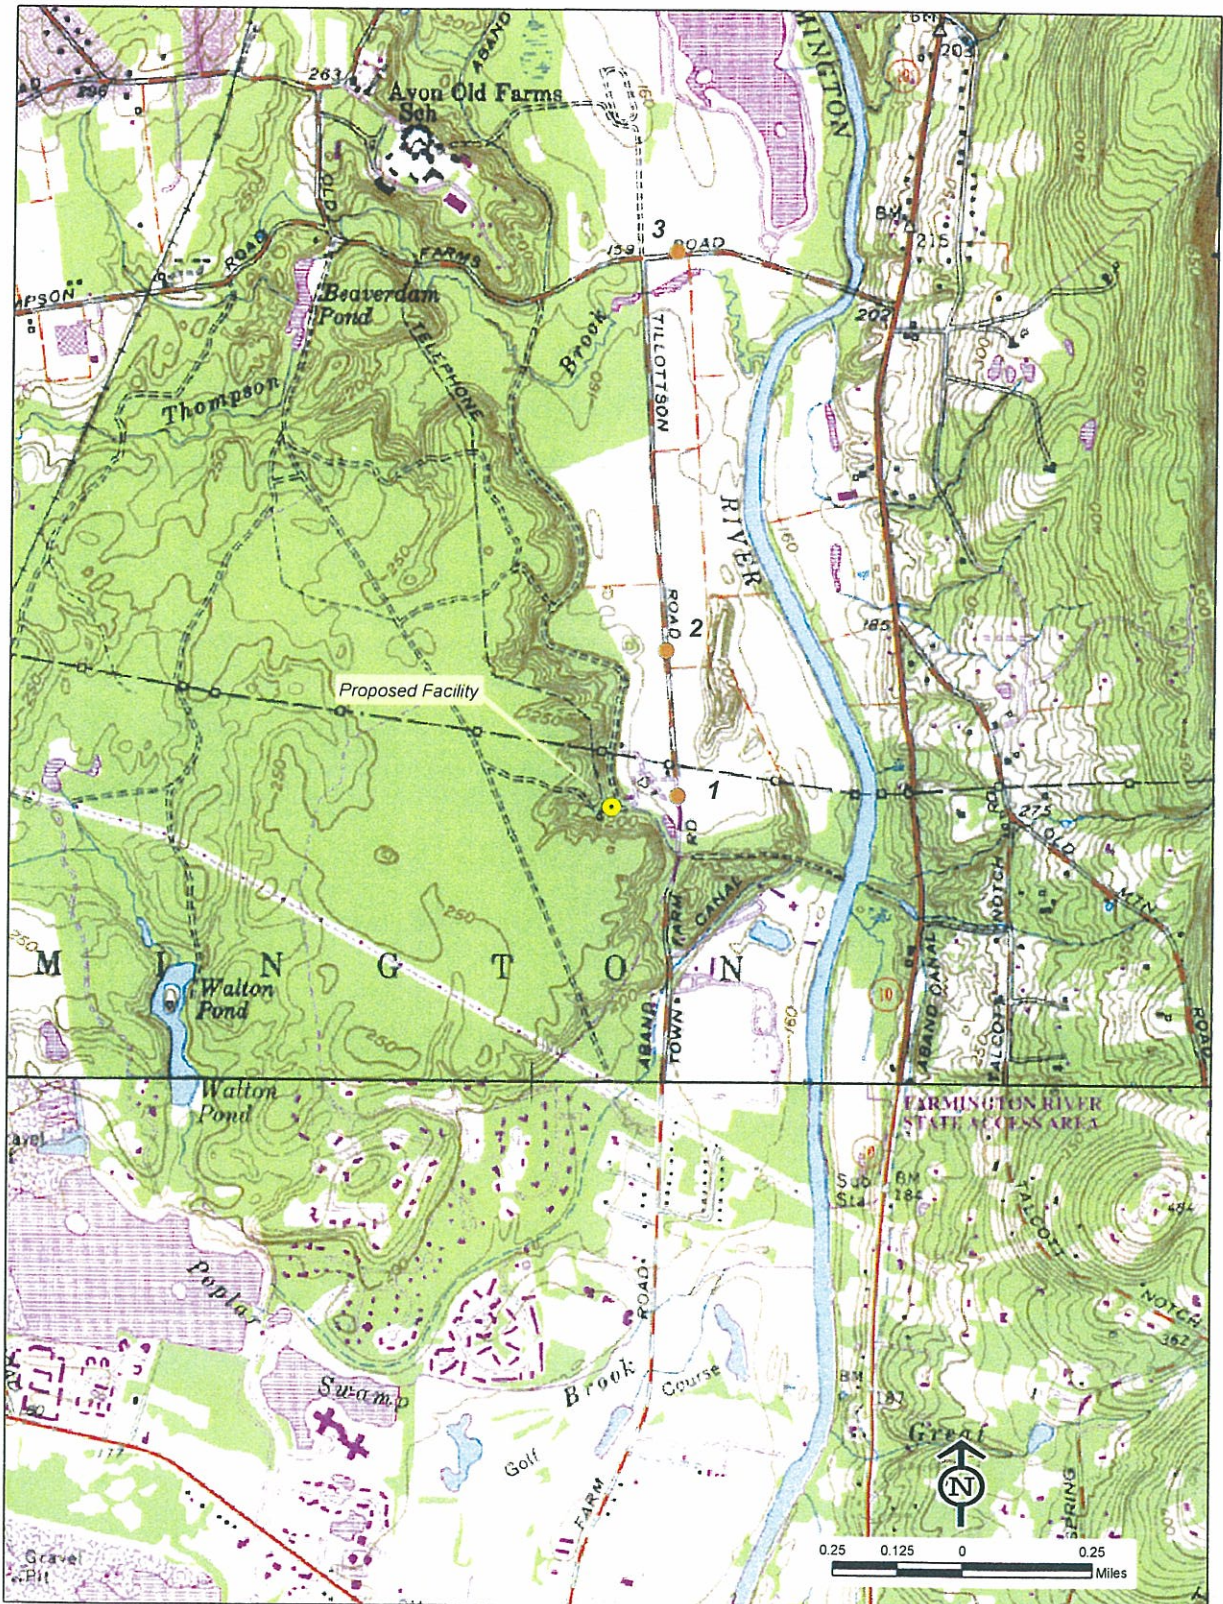

Photolog Documentation

Town of
Farmington
Connecticut

c:\mdata\proj\1240.28\graphics\figures\1240.28_photolog.mxd