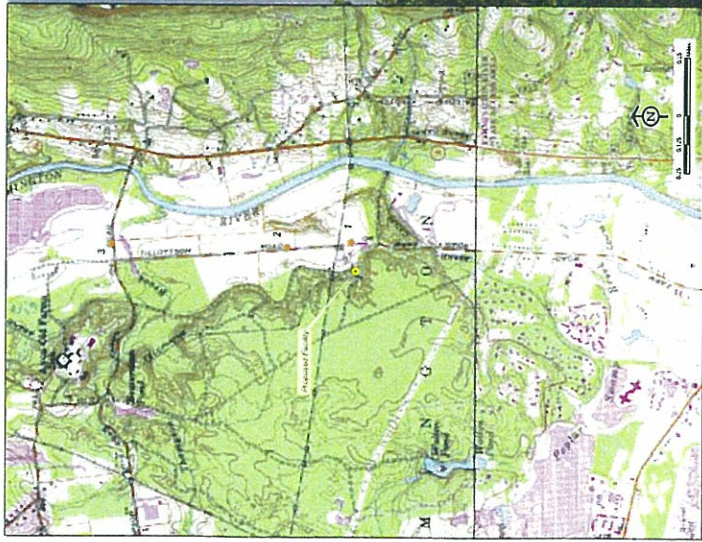

199 Town Farm Road
Farmington, CT

Balloon Test Photo

PHOTO TAKEN FROM TOWN FARM ROAD, ADJACENT TO #199 TOWN FARM ROAD (HOST PROPERTY), LOOKING SOUTHWEST
DISTANCE FROM THE PHOTOGRAPH LOCATION TO THE PROPOSED SITE IS 0.13 MILE +/-

Photographic Documentation and Simulation View 1 Monopine

199 Town Farm Road
Farmington, CT

Balloon Test Photo

PHOTO TAKEN FROM TOWN FARM ROAD, ADJACENT TO #199 TOWN FARM ROAD (HOST PROPERTY), LOOKING SOUTHWEST

DISTANCE FROM THE PHOTOGRAPH LOCATION TO THE PROPOSED SITE IS 0.13 MILE +/-

Photographic Documentation and Simulation View 2 Monopole

Town of Farmington Connecticut

199 Town Farm Road Farmington, CT

PHOTO TAKEN FROM TILLOTSON ROAD, LOOKING SOUTHWEST
DISTANCE FROM THE PHOTOGRAPH LOCATION TO THE PROPOSED SITE IS 0.32 MILE +/-

Photographic Documentation and Simulation View 2 Monopine

Town of
Farmington
Connecticut

199 Town Farm Road
Farmington, CT

Balloon Test Photo

PHOTO TAKEN FROM TILLOTSON ROAD, LOOKING SOUTHWEST
DISTANCE FROM THE PHOTOGRAPH LOCATION TO THE PROPOSED SITE IS 0.32 MILE +/-