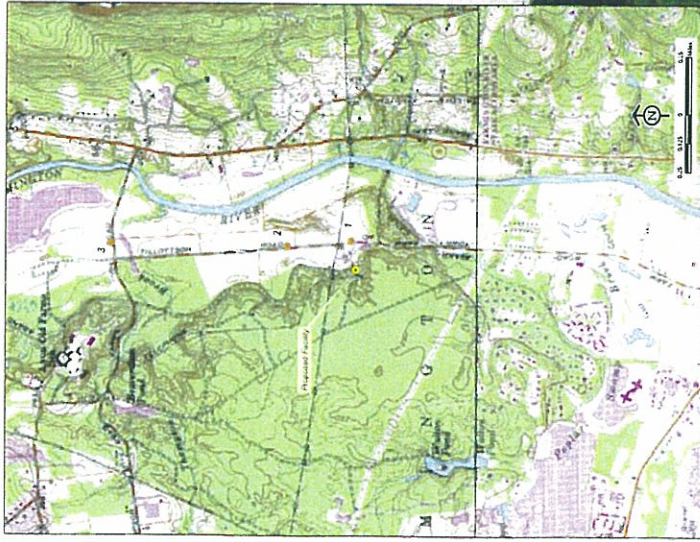

DISTANCE FROM THE PHOTOGRAPH LOCATION TO THE PROPOSED SITE IS 0.13 MILE +/-

Photographic Documentation and Simulation View 2 Monopole

Town of Farmington Connecticut

199 Town Farm Road Farmington, CT

PHOTO TAKEN FROM TILLOTSON ROAD, LOOKING SOUTHWEST
DISTANCE FROM THE PHOTOGRAPH LOCATION TO THE PROPOSED SITE IS 0.32 MILE +/-

Photographic Documentation and Simulation View 2 Monopine

Town of
Farmington
Connecticut

199 Town Farm Road
Farmington, CT

Balloon Test Photo

PHOTO TAKEN FROM TILLOTSON ROAD, LOOKING SOUTHWEST
DISTANCE FROM THE PHOTOGRAPH LOCATION TO THE PROPOSED SITE IS 0.32 MILE +/-

Photographic Documentation and Simulation View 3 Monopole

Town of
Farmington
Connecticut

199 Town Farm Road
Farmington, CT

Balloon Test Photo

PHOTO TAKEN FROM OLD FARMS ROAD, ADJACENT TO THE GEORGE M. TRAUTMAN PARK, LOOKING SOUTHWEST
DISTANCE FROM THE PHOTOGRAPH LOCATION TO THE PROPOSED SITE IS 1.07 MILES +/-

Photographic Documentation and Simulation View 3 Monopine

Town of
Farmington
Connecticut

199 Town Farm Road
Farmington, CT

Balloon Test Photo

PHOTO TAKEN FROM OLD FARMS ROAD, ADJACENT TO THE GEORGE M. TRAUTMAN PARK, LOOKING SOUTHWEST
DISTANCE FROM THE PHOTOGRAPH LOCATION TO THE PROPOSED SITE IS 1.07 MILES +/-