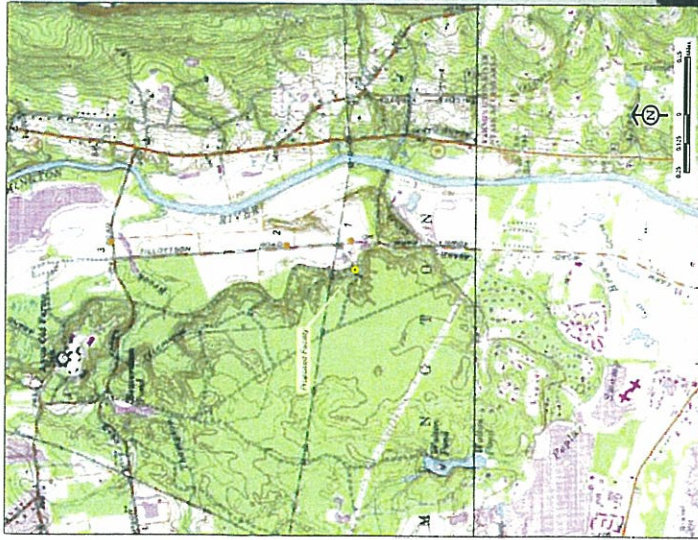

199 Town Farm Road
Farmington, CT

Balloon Test Photo

PHOTO TAKEN FROM TOWN FARM ROAD, ADJACENT TO #199 TOWN FARM ROAD (HOST PROPERTY), LOOKING SOUTHWEST
DISTANCE FROM THE PHOTOGRAPH LOCATION TO THE PROPOSED SITE IS 0.13 MILE +/-

Photographic Documentation and Simulation View 1 Monopine

199 Town Farm Road
Farmington, CT

Balloon Test Photo

PHOTO TAKEN FROM TOWN FARM ROAD, ADJACENT TO #199 TOWN FARM ROAD (HOST PROPERTY), LOOKING SOUTHWEST

DISTANCE FROM THE PHOTOGRAPH LOCATION TO THE PROPOSED SITE IS 0.13 MILE +/-

Photographic Documentation and Simulation View 2 Monopole

Town of Farmington Connecticut

199 Town Farm Road Farmington, CT

PHOTO TAKEN FROM TILLOTSON ROAD, LOOKING SOUTHWEST
DISTANCE FROM THE PHOTOGRAPH LOCATION TO THE PROPOSED SITE IS 0.32 MILE +/-

Photographic Documentation and Simulation View 2 Monopine

Town of
Farmington
Connecticut

199 Town Farm Road
Farmington, CT

Balloon Test Photo

PHOTO TAKEN FROM TILLOTSON ROAD, LOOKING SOUTHWEST
DISTANCE FROM THE PHOTOGRAPH LOCATION TO THE PROPOSED SITE IS 0.32 MILE +/-