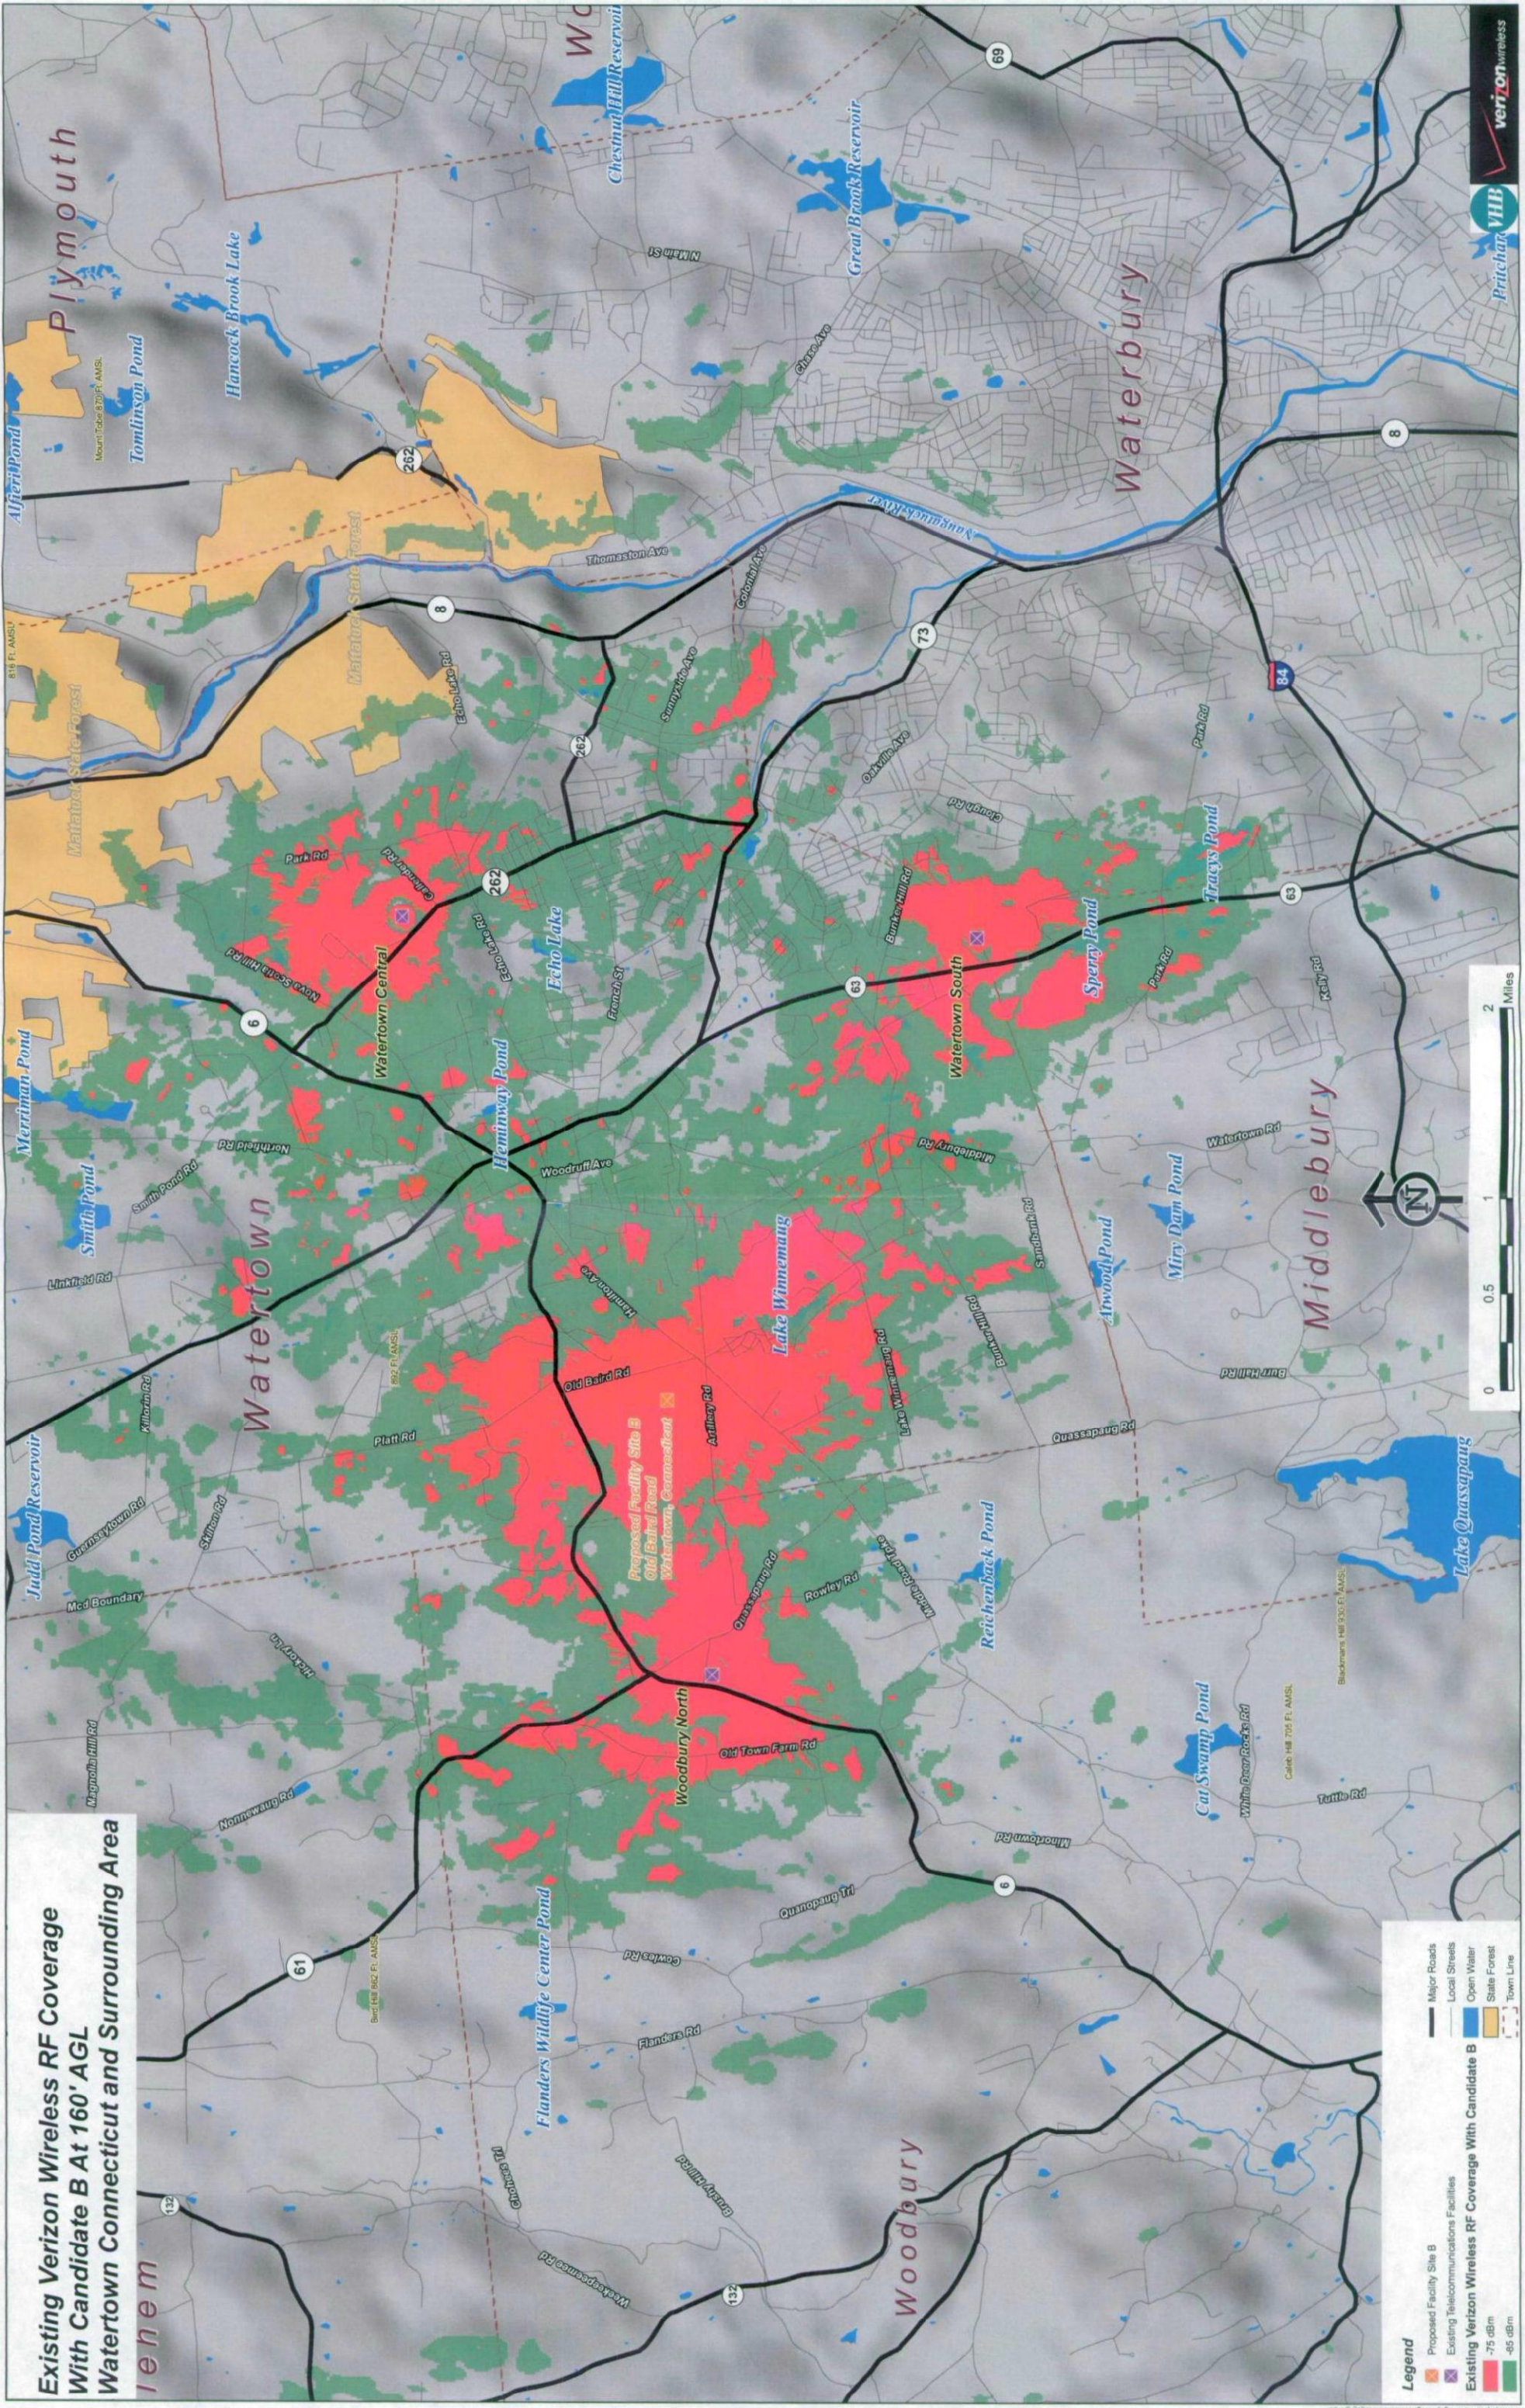

Existing Verizon Wireless RF Coverage Watertown Connecticut and Surrounding Area

Legend

- Existing Telecommunications Facilities
- Proposed Facility Site A
- Proposed Facility Site B
- Existing Verizon Wireless RF Coverage
- 75 dBm
- 85 dBm
- Major Roads
- Local Streets
- Open Water
- State Forest
- Town Line

**Existing Verizon Wireless RF Coverage
With Candidate A At 150' AGL
Watertown Connecticut and Surrounding Area**

Legend

- Proposed Facility Site A
- Existing Telecommunications Facilities
- Existing Verizon Wireless RF Coverage With Candidate A
 - 75 dBm
 - 65 dBm
- Major Roads
- Local Streets
- Open Water
- Town Line
- State Forest

**Existing Verizon Wireless RF Coverage
With Candidate B At 160' AGL
Watertown Connecticut and Surrounding Area**

Legend

- Proposed Facility Site B
- Existing Telecommunications Facilities
- Existing Verizon Wireless RF Coverage With Candidate B
- 75 dBm
- 45 dBm
- Major Roads
- Local Streets
- Open Water
- State Forest
- Town Line