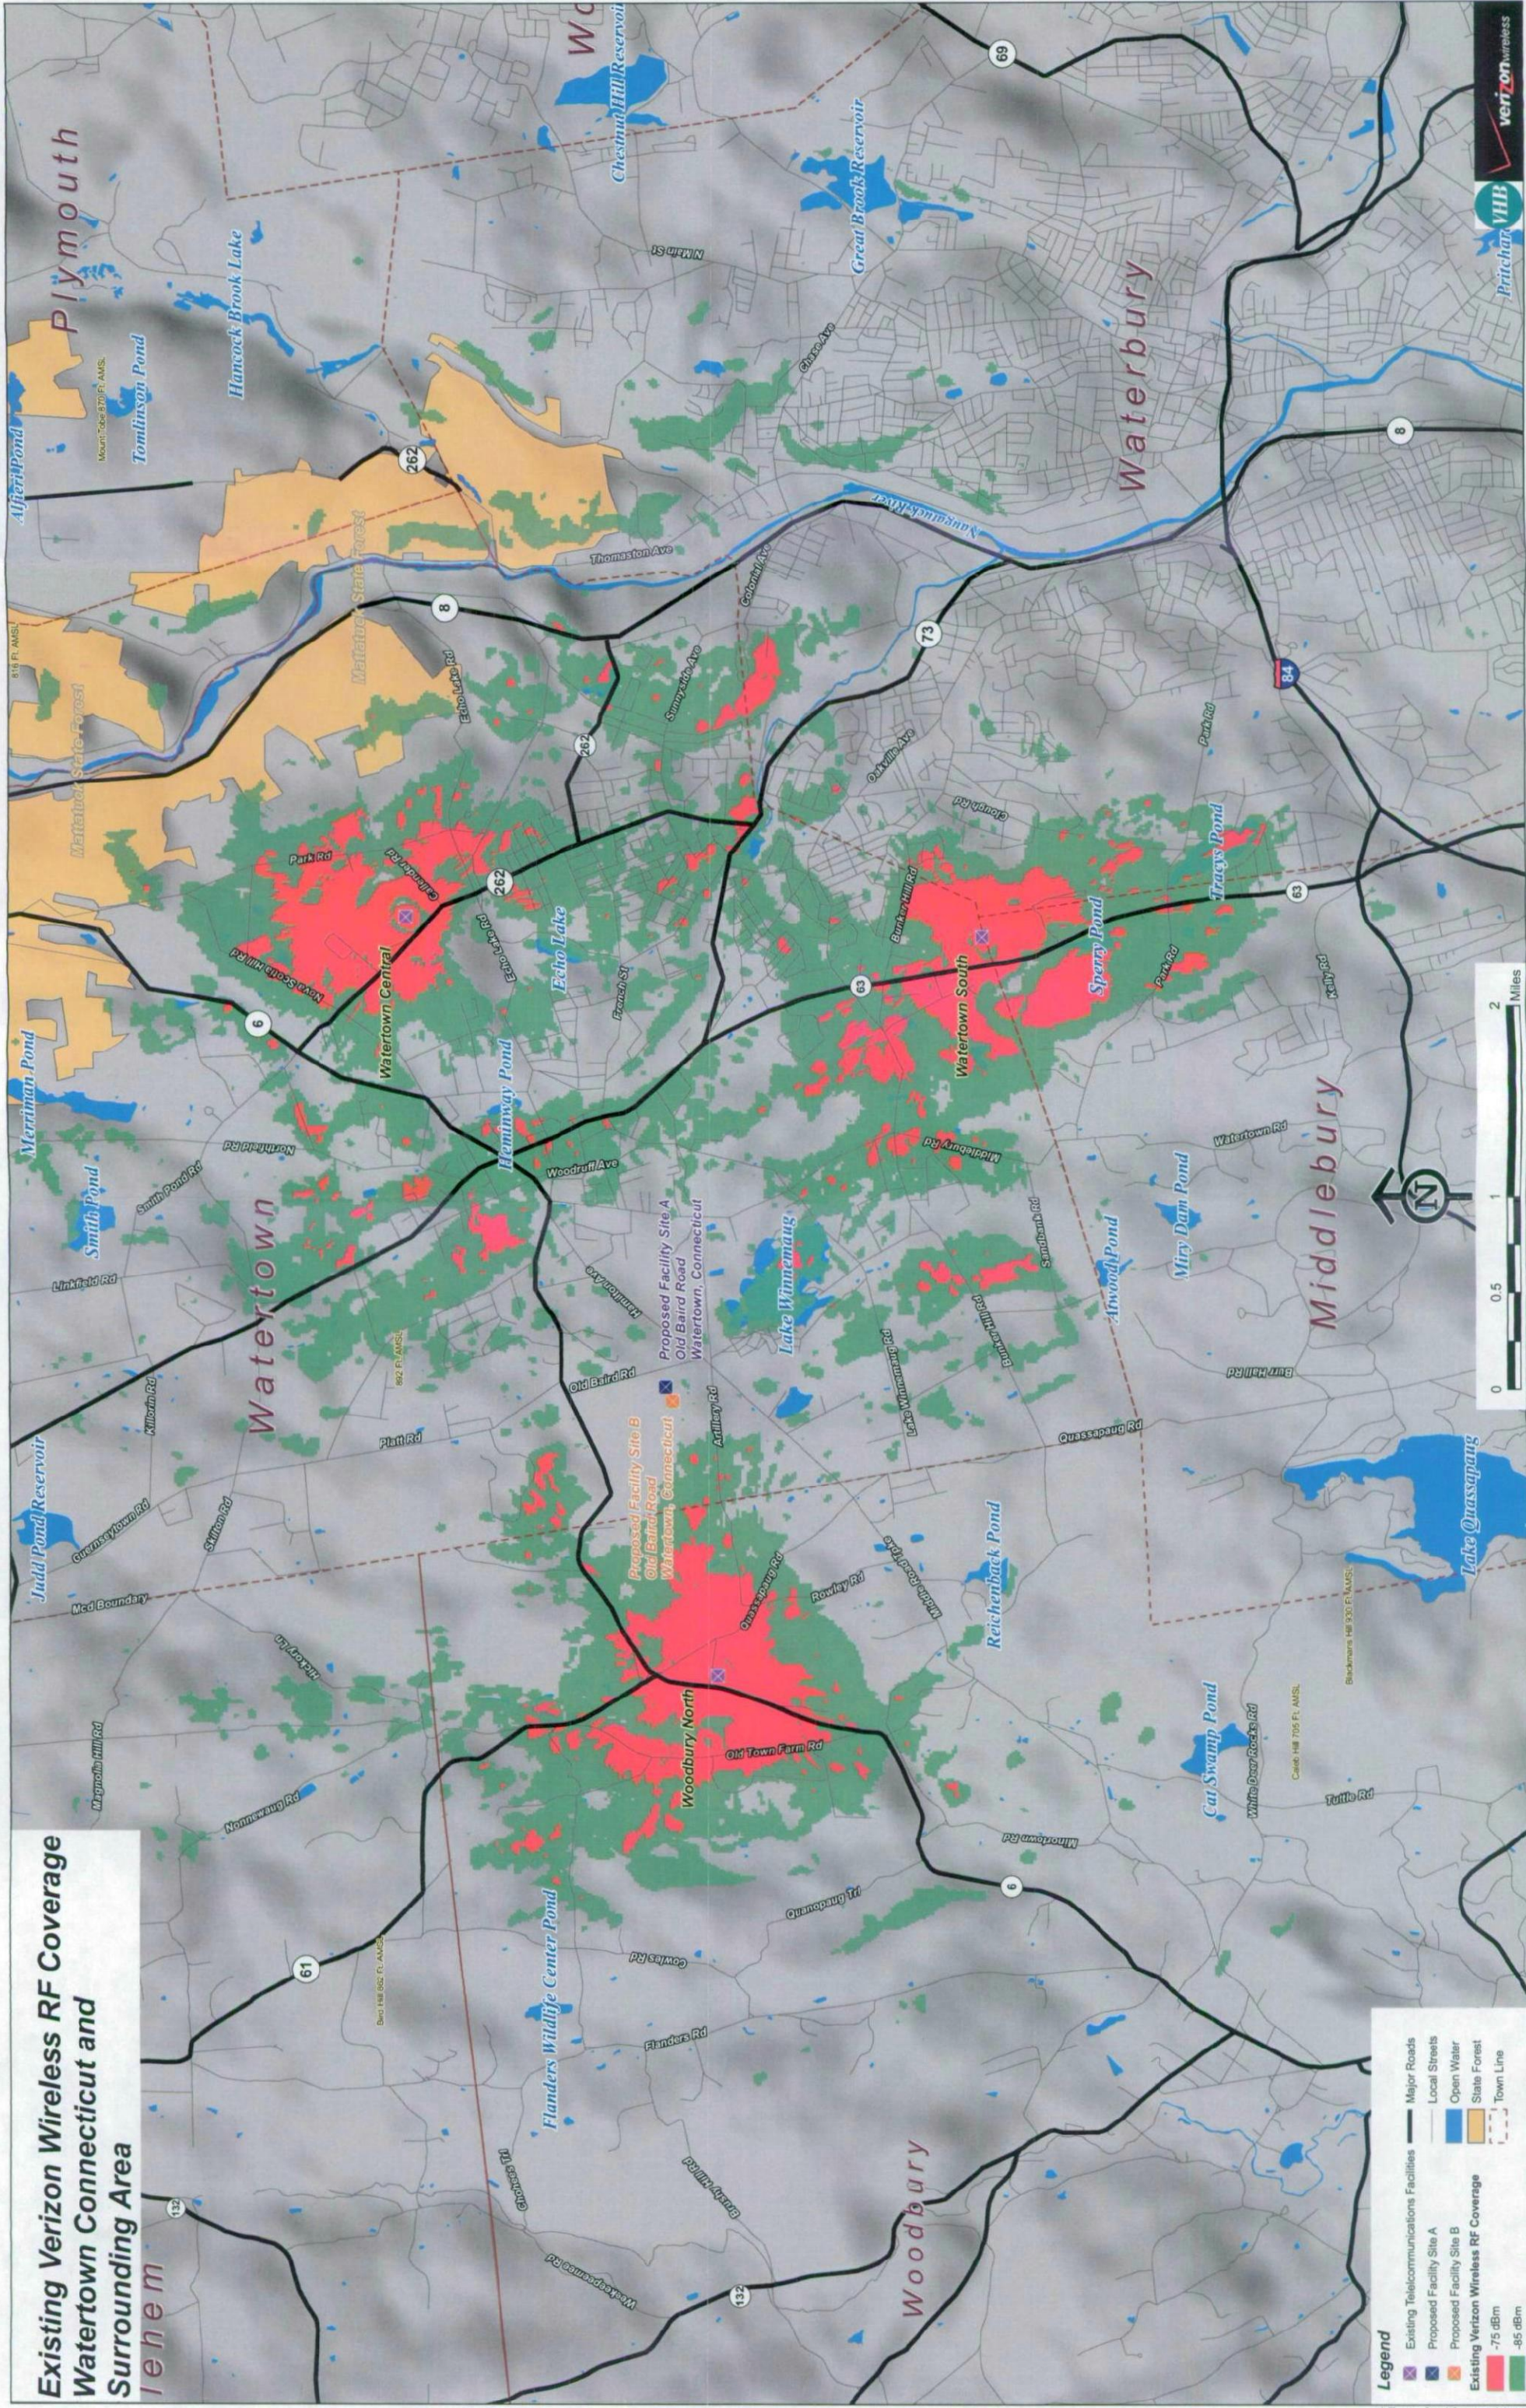

Existing Verizon Wireless RF Coverage Watertown Connecticut and Surrounding Area

Legend

- Existing Telecommunications Facilities
- Proposed Facility Site A
- Proposed Facility Site B
- Existing Verizon Wireless RF Coverage
- 75 dBm
- 85 dBm
- Major Roads
- Local Streets
- Open Water
- State Forest
- Town Line

**Existing Verizon Wireless RF Coverage
With Candidate A At 150' AGL
Watertown Connecticut and Surrounding Area**

Legend

- Proposed Facility Site A
- Existing Telecommunications Facilities
- Existing Verizon Wireless RF Coverage With Candidate A
 - 75 dBm
 - 65 dBm
- Major Roads
- Local Streets
- Open Water
- Town Line
- State Forest

**Existing Verizon Wireless RF Coverage
With Candidate B At 160' AGL
Watertown Connecticut and Surrounding Area**

Legend

- Proposed Facility Site B
- Existing Telecommunications Facilities
- Existing Verizon Wireless RF Coverage With Candidate B
- 75 dBm
- 45 dBm
- Major Roads
- Local Streets
- Open Water
- State Forest
- Town Line