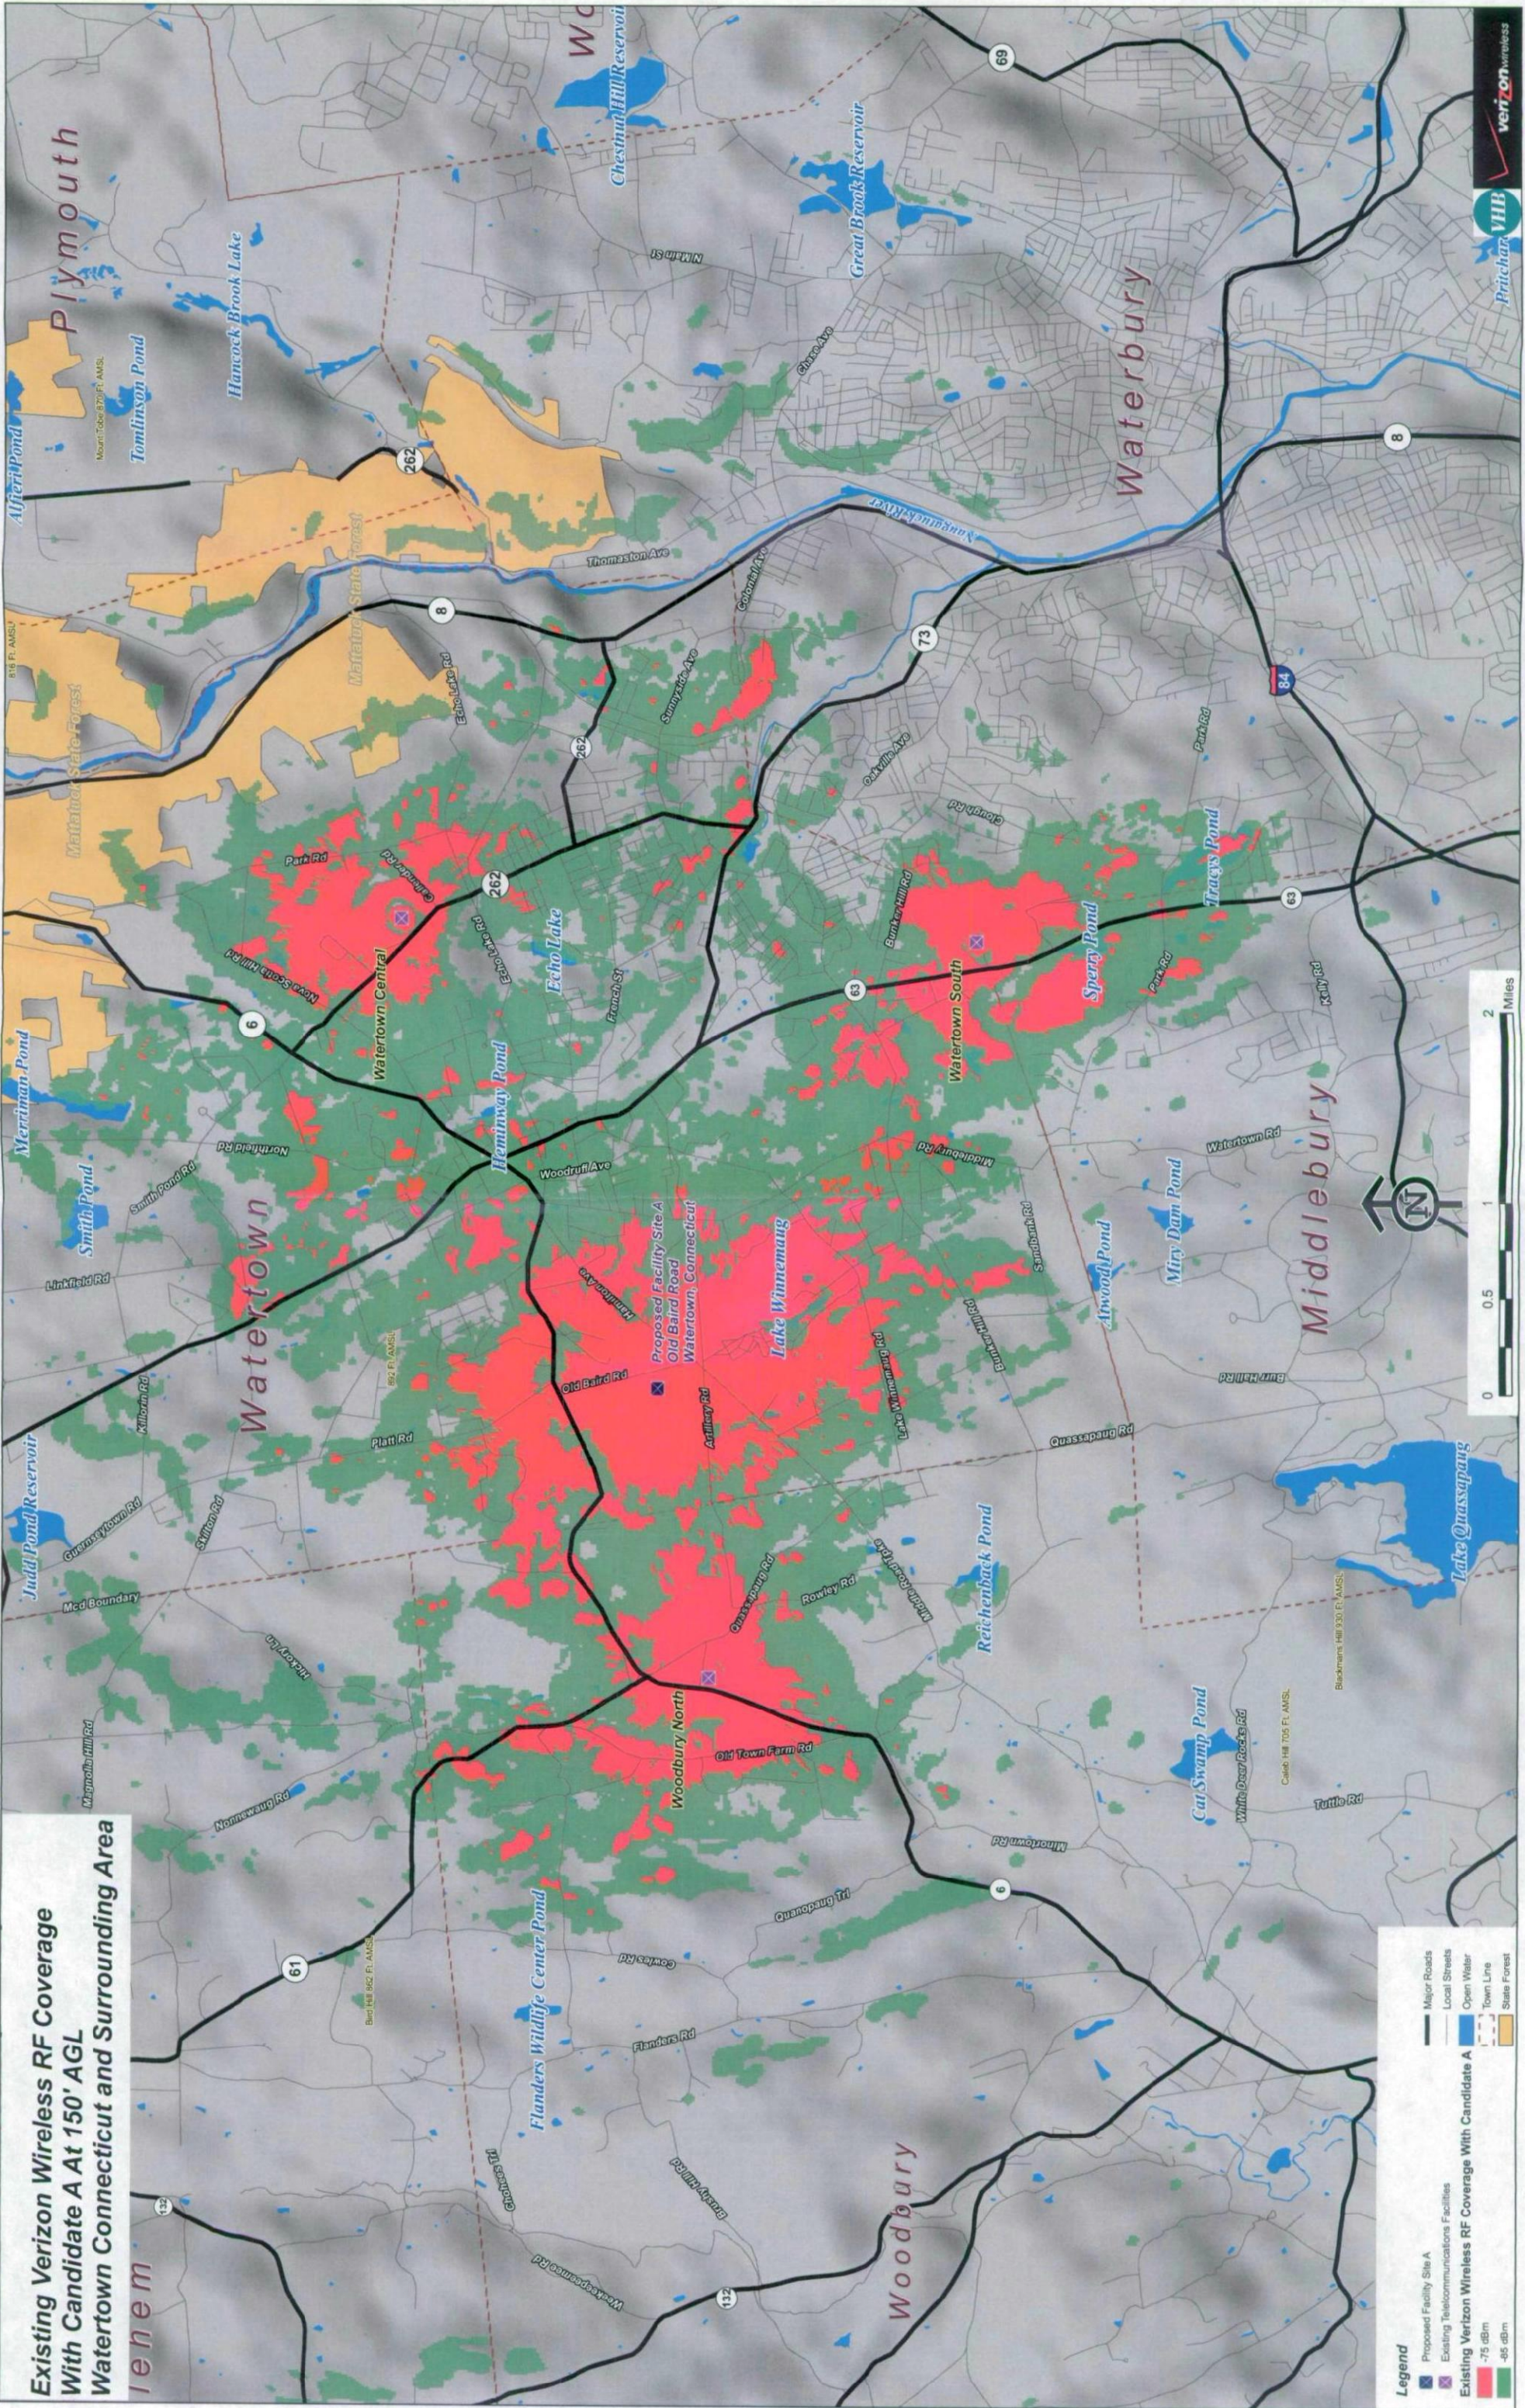

Existing Verizon Wireless RF Coverage Watertown Connecticut and Surrounding Area

Legend

- Existing Telecommunications Facilities
- Proposed Facility Site A
- Proposed Facility Site B
- Existing Verizon Wireless RF Coverage
- 75 dBm
- 85 dBm
- Major Roads
- Local Streets
- Open Water
- State Forest
- Town Line

**Existing Verizon Wireless RF Coverage
With Candidate A At 150' AGL
Watertown Connecticut and Surrounding Area**

Legend

- Proposed Facility Site A
- Existing Telecommunications Facilities
- Existing Verizon Wireless RF Coverage With Candidate A
 - 75 dBm
 - 65 dBm
- Major Roads
- Local Streets
- Open Water
- Town Line
- State Forest

**Existing Verizon Wireless RF Coverage
With Candidate B At 160' AGL
Watertown Connecticut and Surrounding Area**

Legend

- Proposed Facility Site B
- Existing Telecommunications Facilities
- Existing Verizon Wireless RF Coverage With Candidate B
- 75 dBm
- 45 dBm
- Major Roads
- Local Streets
- Open Water
- State Forest
- Town Line