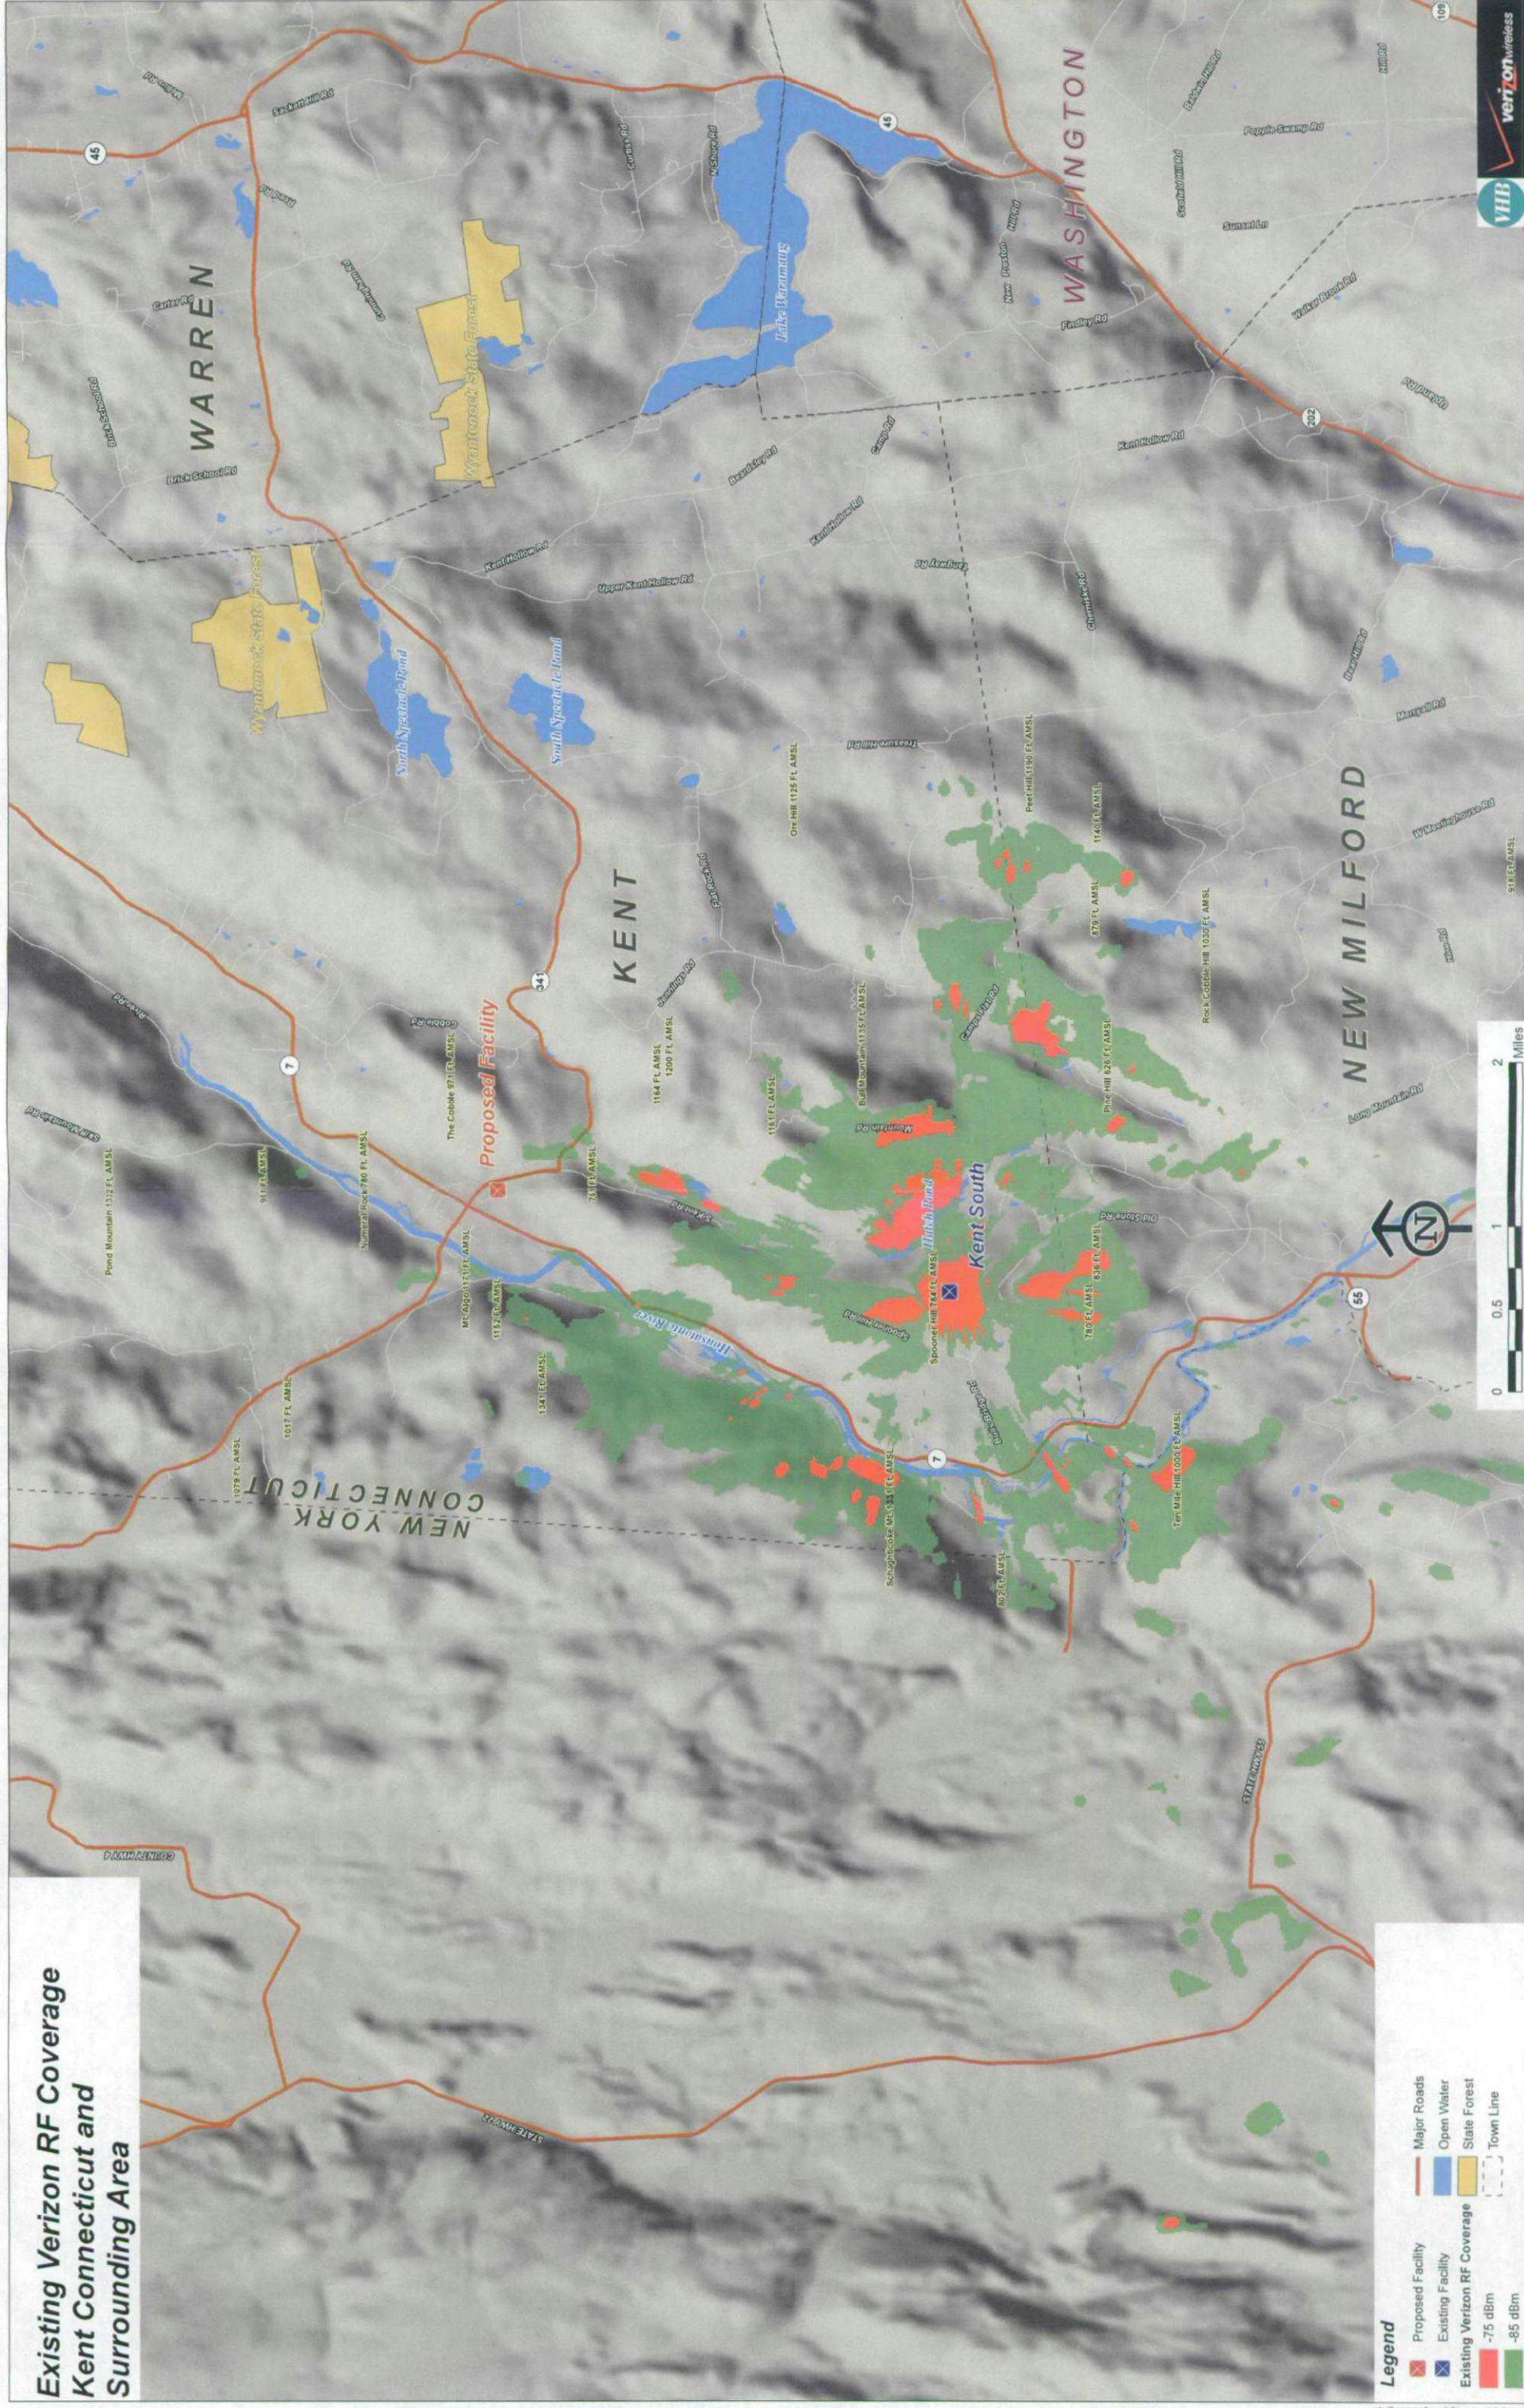

# Existing Verizon RF Coverage Kent Connecticut and Surrounding Area

# Proposed Verizon RF Coverage Kent Connecticut and Surrounding Area

## Legend

- Proposed Facility
- Existing Facility
- Proposed Verizon Wireless RF Coverage -75 dBm
- 85 dBm
- Major Roads
- Open Water
- State Forest
- Town Line