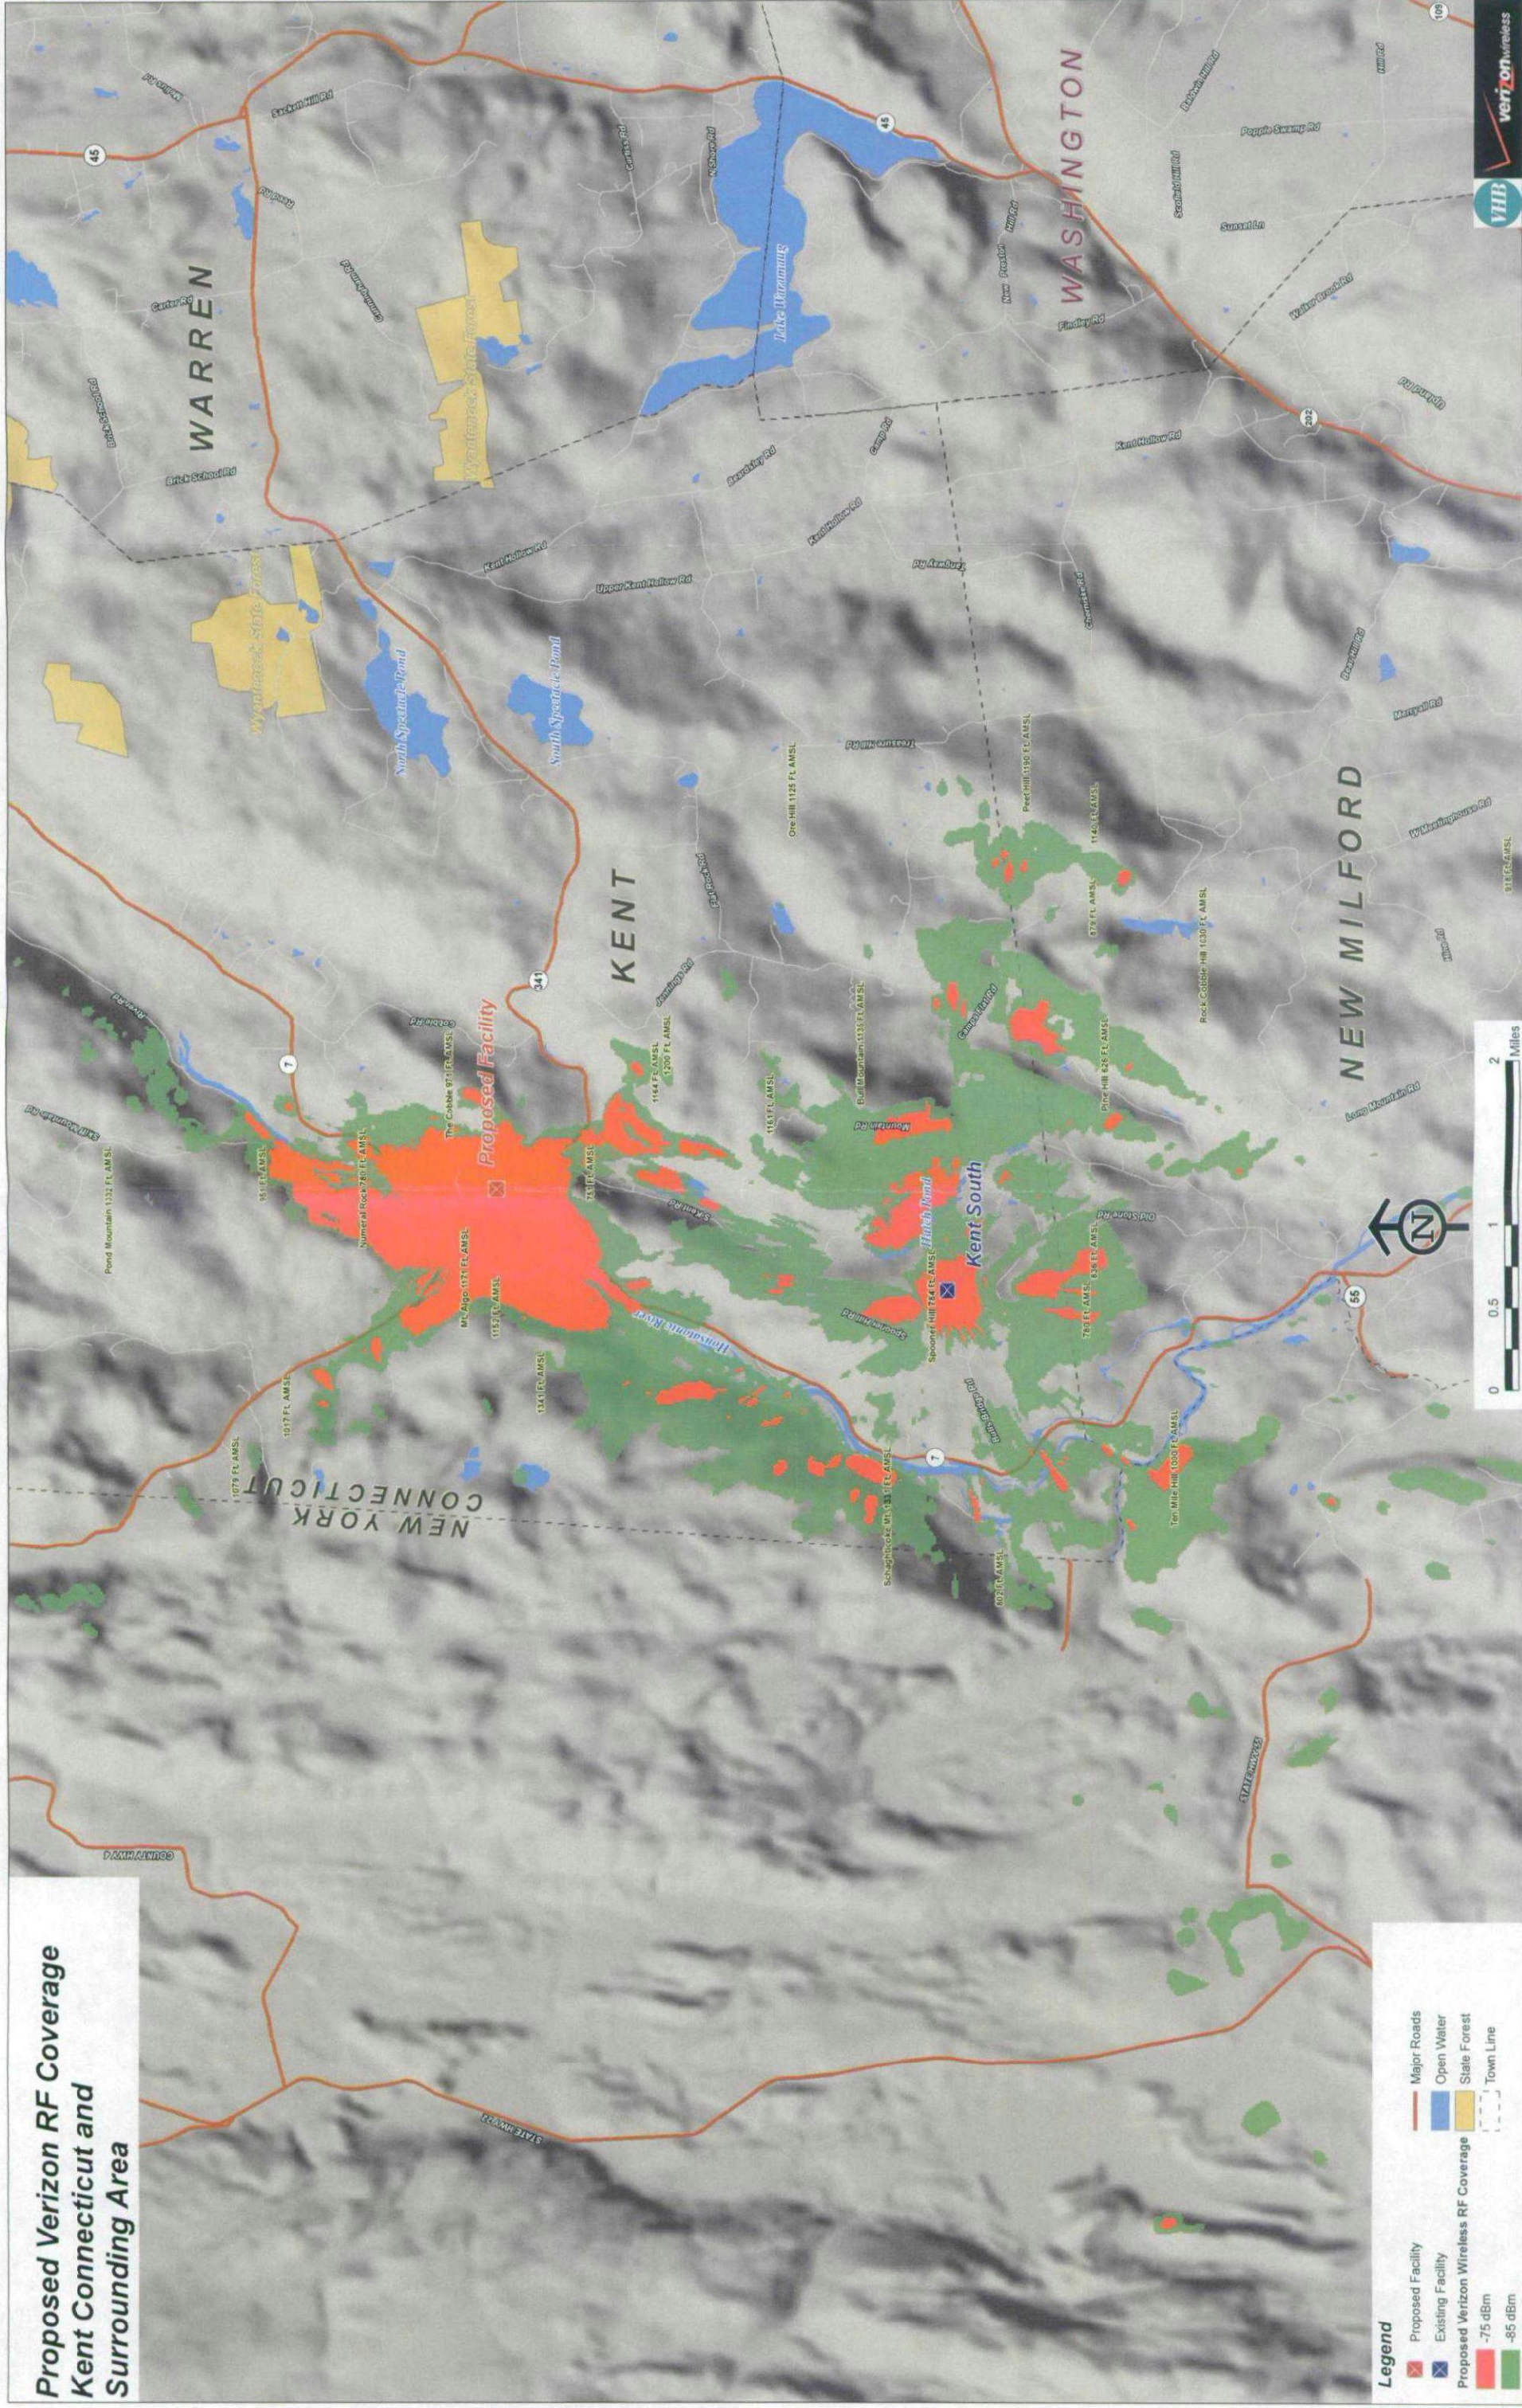

# Existing Verizon RF Coverage Kent Connecticut and Surrounding Area

# Proposed Verizon RF Coverage Kent Connecticut and Surrounding Area

## Legend

- Proposed Facility
- Existing Facility
- Proposed Verizon Wireless RF Coverage -75 dBm
- 85 dBm
- Major Roads
- Open Water
- State Forest
- Town Line