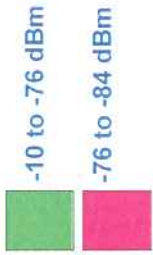

Coverage Thresholds

Drive Test Coverage Thresholds

- Proposed Facilities
- Approved Facilities

Scale = 1: 40,000

Existing T-Mobile On Air Coverage

Coverage Thresholds

Drive Test Coverage Thresholds

- 10 to -76 dBm
- 76 to -84 dBm