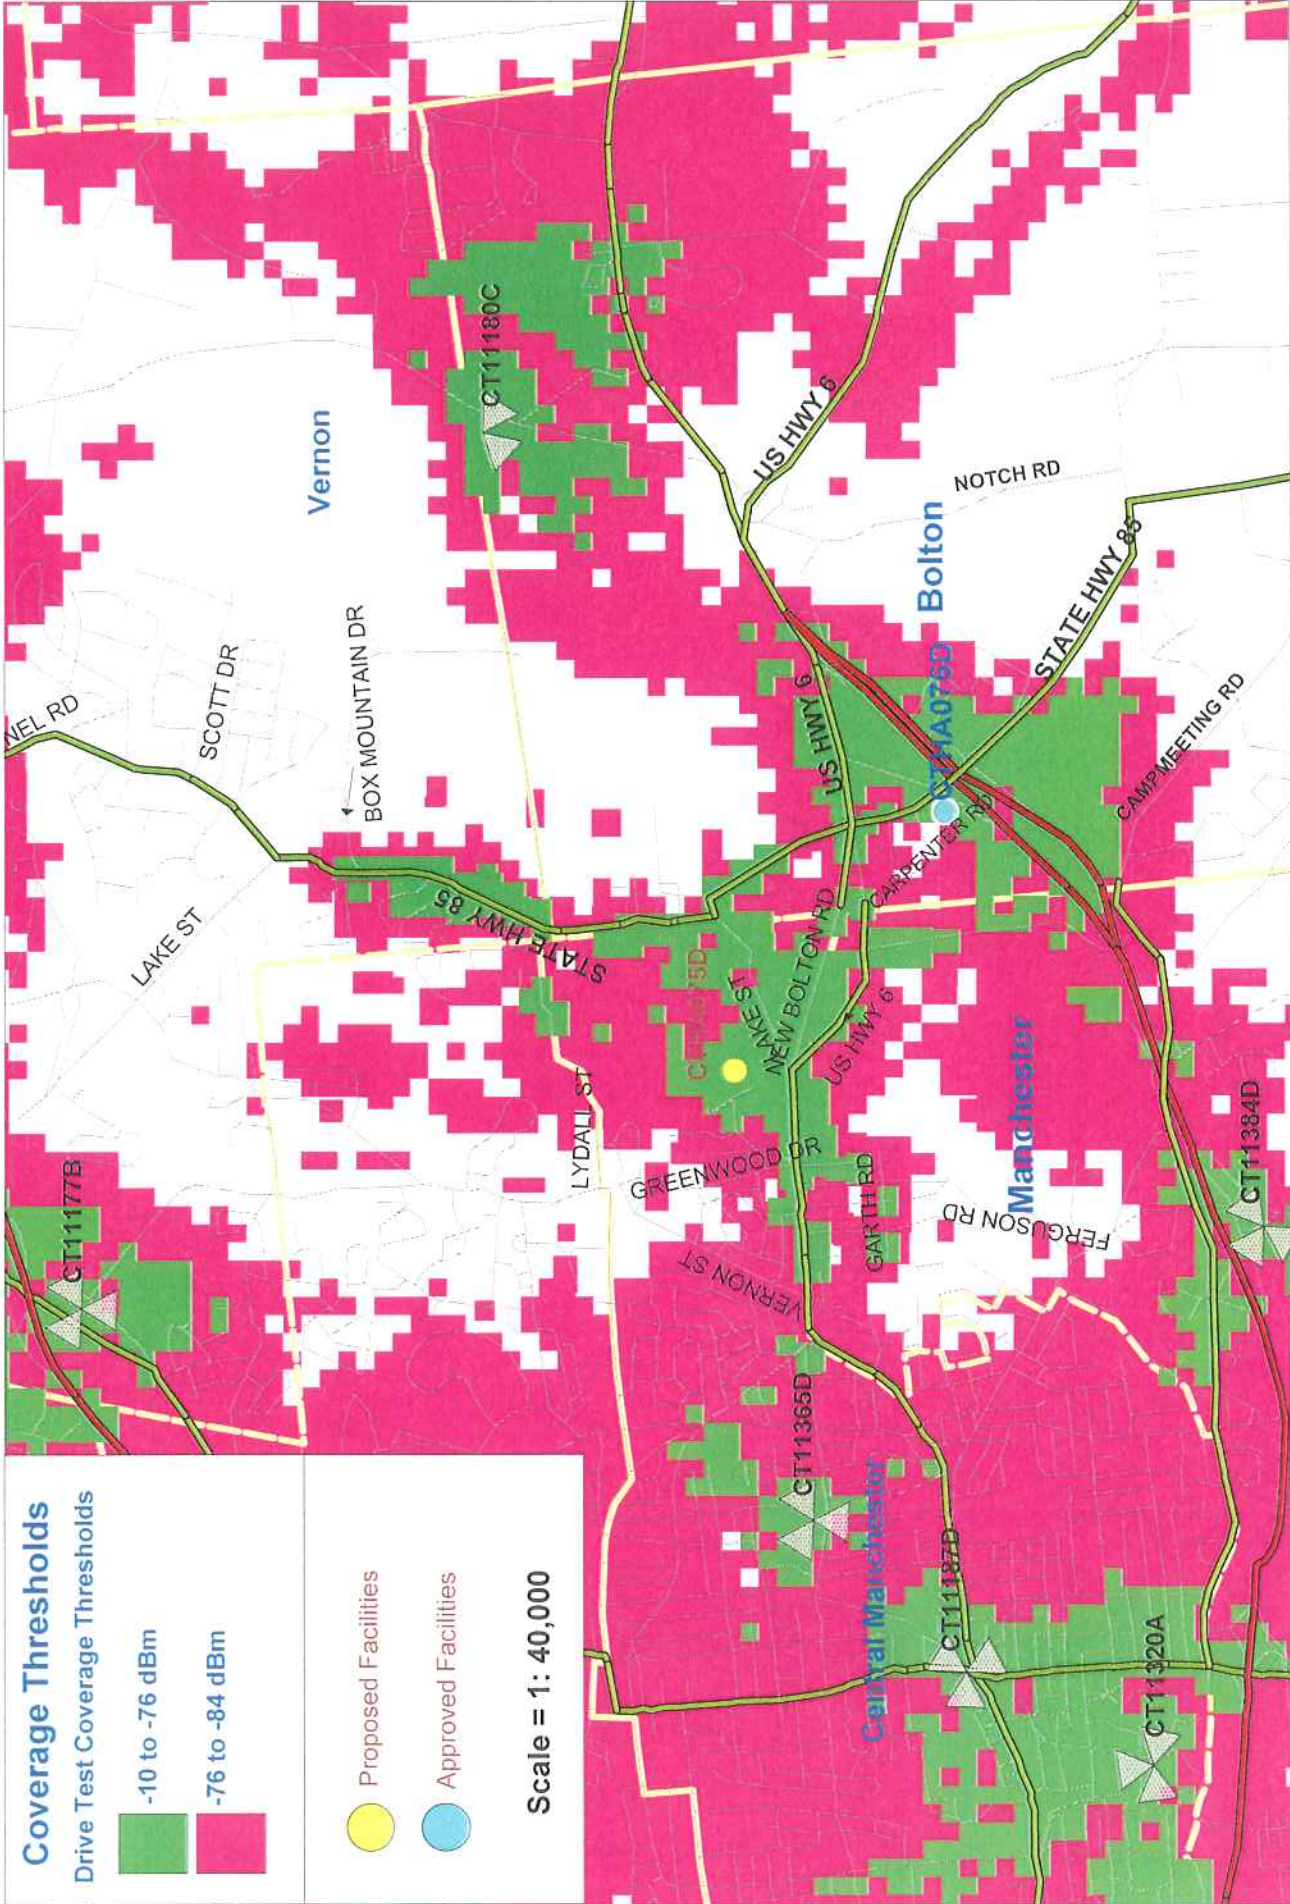

Coverage Thresholds

Drive Test Coverage Thresholds

- Proposed Facilities
- Approved Facilities

Scale = 1: 40,000

Existing T-Mobile On Air Coverage

Coverage Thresholds

Drive Test Coverage Thresholds

- 10 to -76 dBm
- 76 to -84 dBm

- Proposed Facilities
- Approved Facilities

Scale = 1 : 40,000

T-Mobile Proposed CTHA075D @ 107

Coverage Thresholds

Drive Test Coverage Thresholds

- 10 to -76 dBm
- 76 to -84 dBm

- Proposed Facilities
- Approved Facilities

Scale = 1 : 40,000

Existing T-Mobile On Air Coverage With CTHA075D @ 107