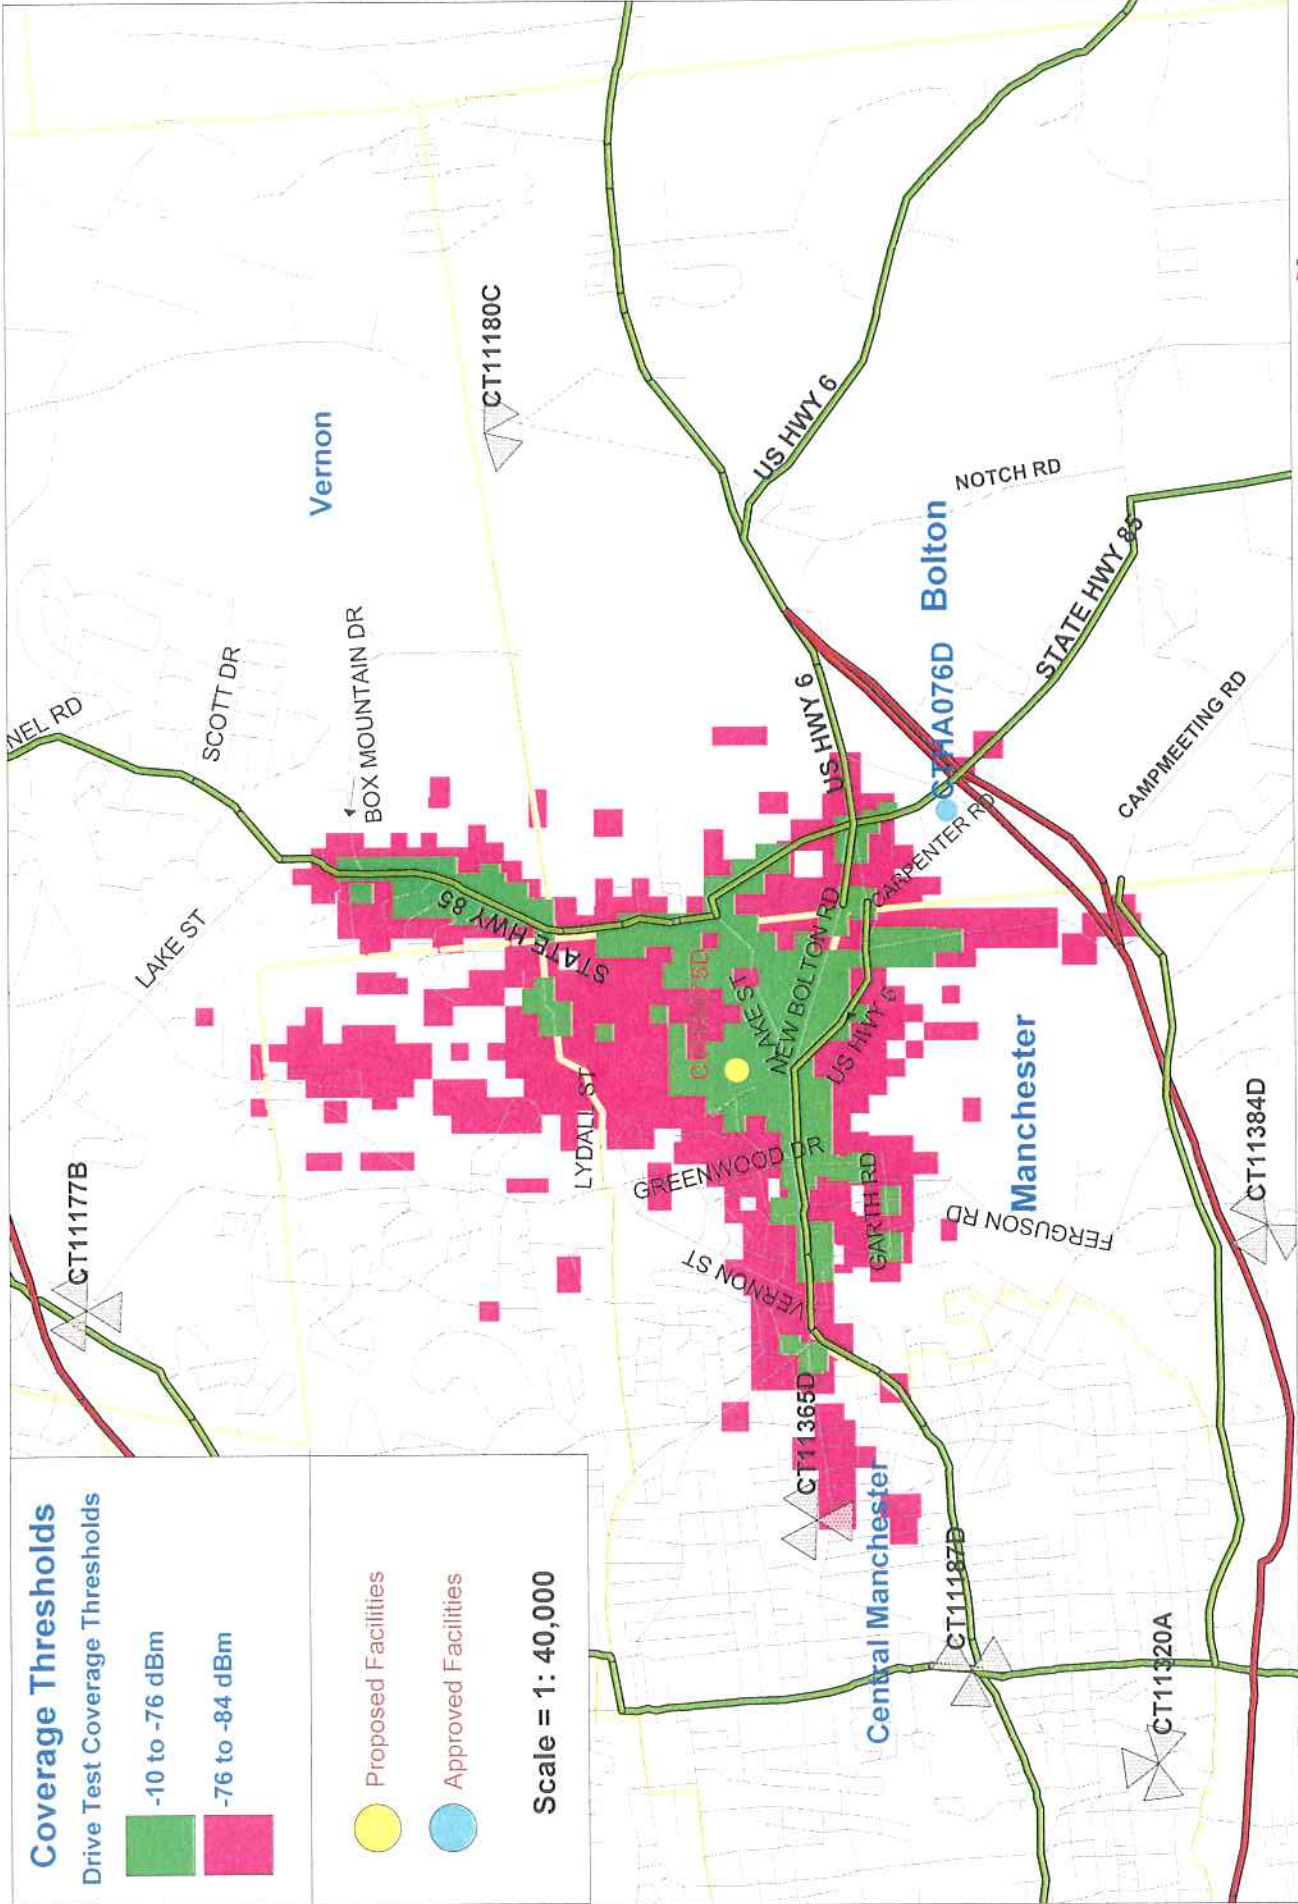

Coverage Thresholds

Drive Test Coverage Thresholds

- Proposed Facilities
- Approved Facilities

Scale = 1: 40,000

Existing T-Mobile On Air Coverage

Coverage Thresholds

Drive Test Coverage Thresholds

- 10 to -76 dBm
- 76 to -84 dBm

- Proposed Facilities
- Approved Facilities

Scale = 1 : 40,000

T-Mobile Proposed CTHA075D @ 107

Coverage Thresholds

Drive Test Coverage Thresholds

- 10 to -76 dBm
- 76 to -84 dBm

- Proposed Facilities
- Approved Facilities

Scale = 1 : 40,000

Existing T-Mobile On Air Coverage With CTHA075D @ 107