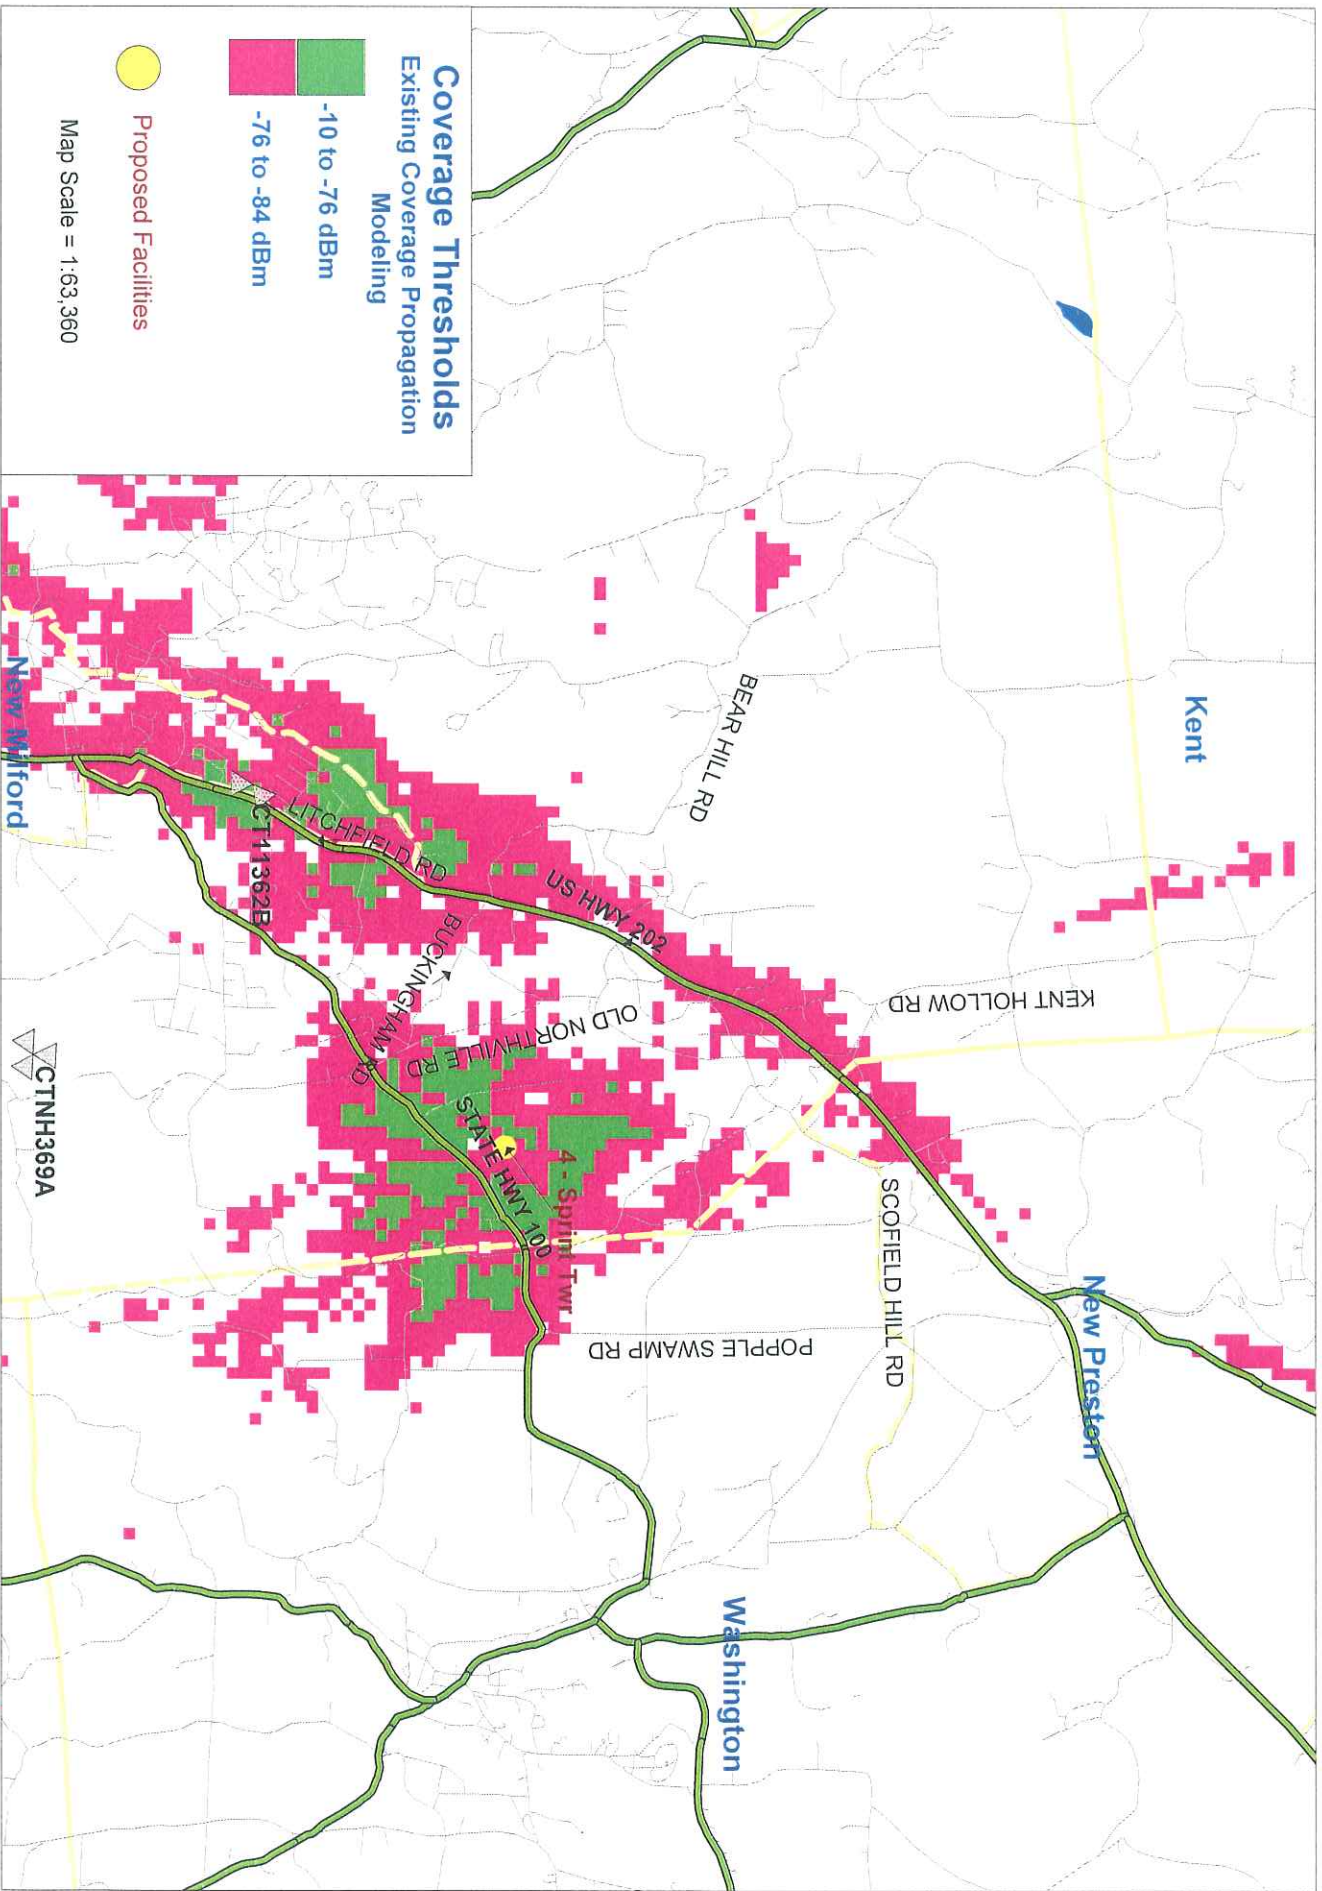

6-h.d.t 8

Site 4 - Sprint Spectrum  
- 399 Chestnut Lane Road, New Milford @ 130°

Map Scale = 1:63,360