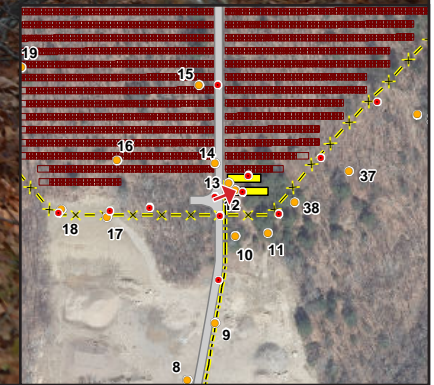

9A

PROPOSED ACCESS DRIVE LOOKING NORTH

PHOTOGRAPHED ON 11/24/2020

PHOTO

DESCRIPTION

10

PROPOSED ACCESS DRIVE LOOKING SOUTH

PHOTO

10A

DESCRIPTION

PROPOSED ACCESS DRIVE LOOKING NORTH

PROPOSED FENCE CORNER

PHOTO

11

DESCRIPTION

LOOKING NORTHEAST

PROPOSED EQUIPMENT

PHOTOGRAPHED ON 11/24/2020

PHOTO

12

DESCRIPTION

LOOKING EAST

PROPOSED FENCELINE

PROPOSED ACCESS DRIVE