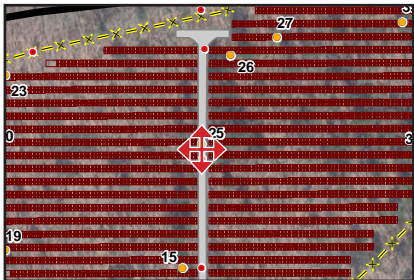

DESCRIPTION

23

LOOKING NORTHEAST TOWARDS ADJACENT PROPERTY

PROPOSED FENCELINE

PHOTO

DESCRIPTION

24

FROM EDGE OF PROPERTY LINE LOOKING SOUTH

NORTH

EAST

SOUTH

PROPOSED ACCESS DRIVE

WEST

PHOTO

25

DESCRIPTION

FOUR CARDINAL POINTS

PHOTO

DESCRIPTION

26

LOOKING NORTHWEST TOWARDS ADJACENT PROPERTY

PHOTO
27

DESCRIPTION
LOOKING NORTH

PROPOSED FENCELINE