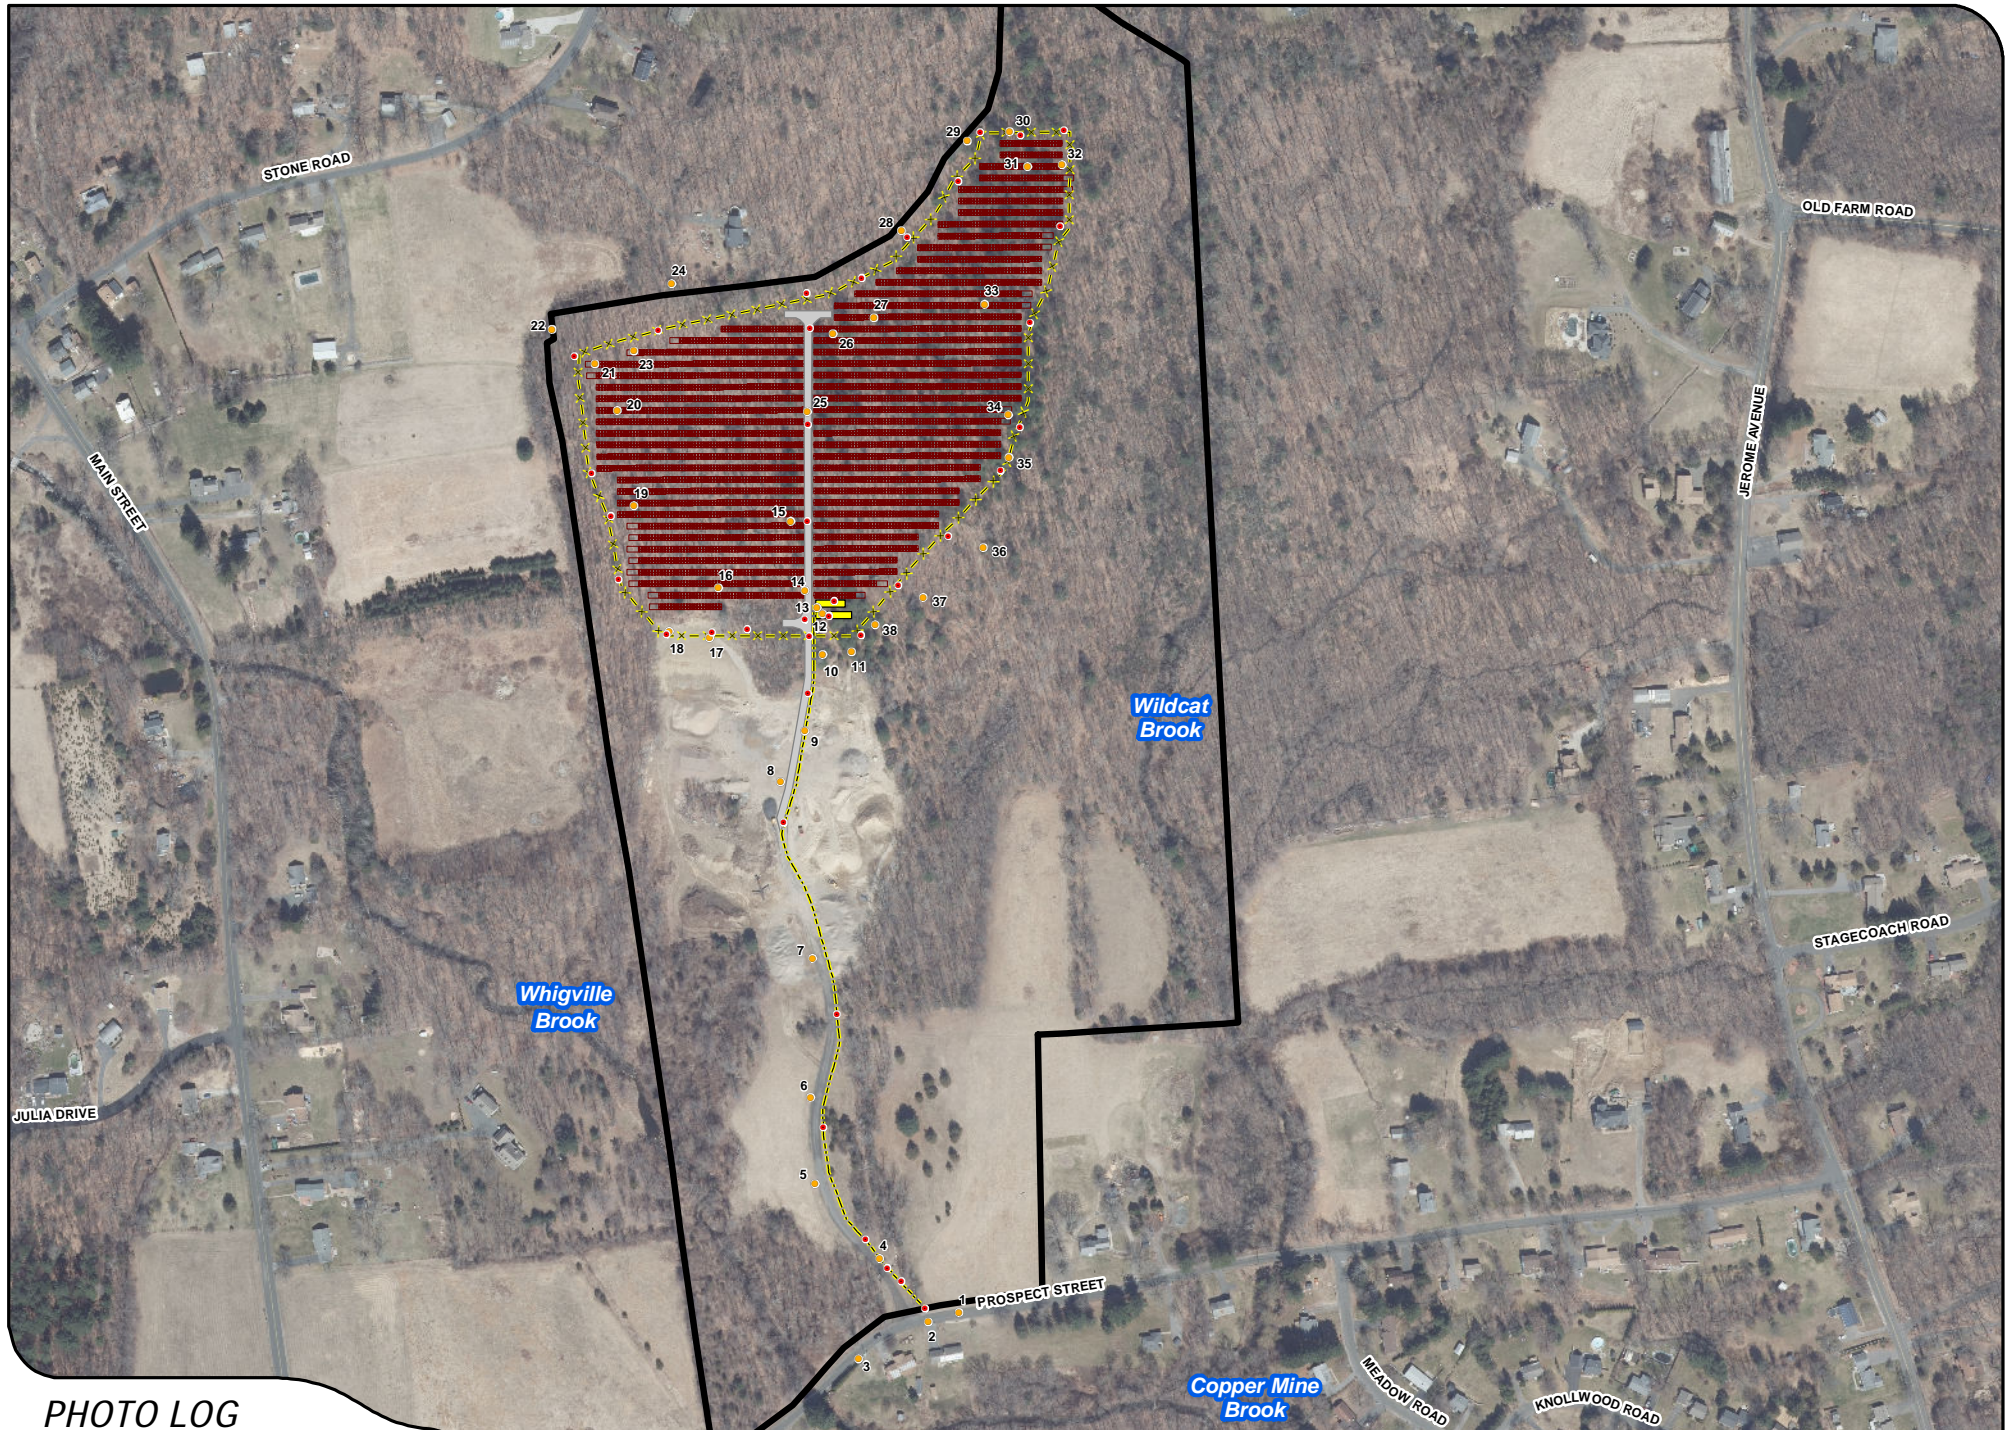

Photographed November 24, 2020

PHOTO LOG

- Photo Markers
- Photo Locations
- ◻ Site
- ◻ Solar Modules
- ◻ Access Drive
- ◻ Equipment Pad
- ⊗ Perimeter Fence
- Electrical Service

Burlington Solar One, LLC

PROPOSED ELECTRICAL SERVICE

PHOTOGRAPHED ON 11/24/2020

PHOTO

DESCRIPTION

1

PROSPECT STREET LOOKING NORTHWEST

PROPOSED ELECTRICAL SERVICE

PHOTOGRAPHED ON 11/24/2020

PROSPECT STREET LOOKING NORTHEAST

PHOTO

DESCRIPTION

4

PROPOSED ACCESS DRIVE LOOKING SOUTHEAST TOWARDS PROSPECT STREET

PHOTOGRAPHED ON 11/24/2020

PHOTO

DESCRIPTION

10A

DESCRIPTION

PROPOSED ACCESS DRIVE LOOKING NORTH

PROPOSED FENCE CORNER

PHOTO

11

DESCRIPTION

LOOKING NORTHEAST