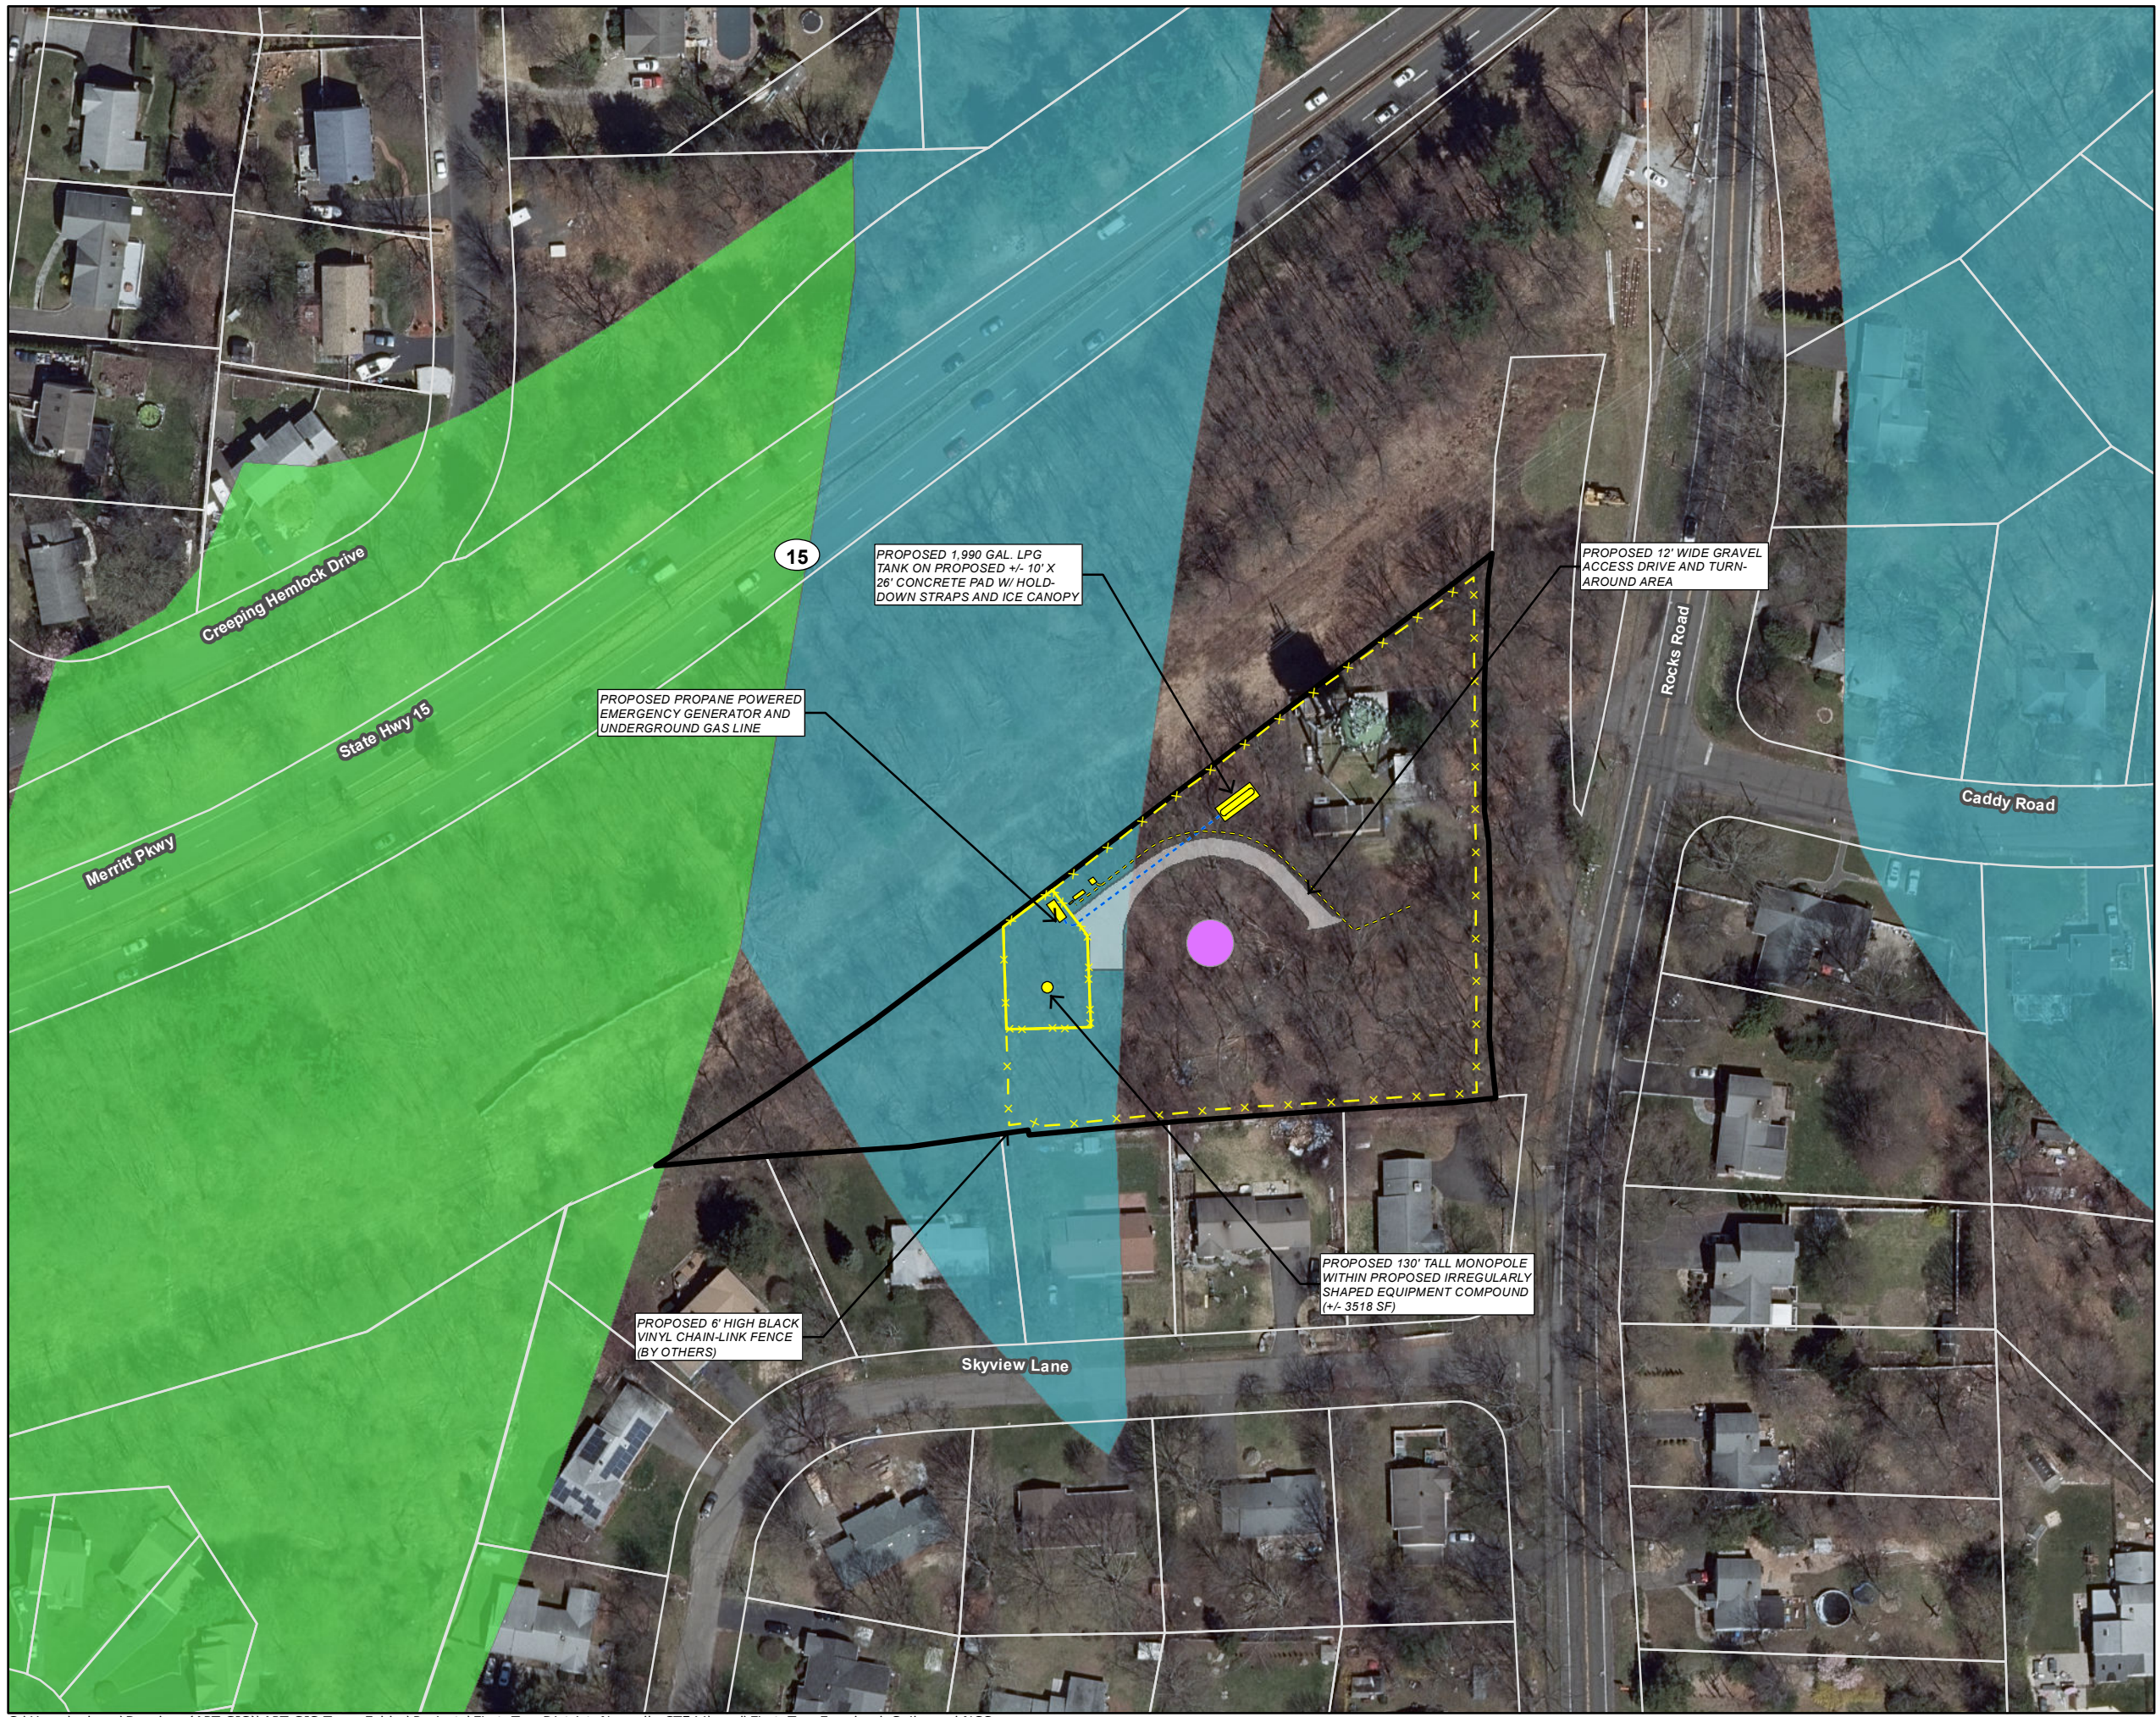

**Farmland Soils  
Proposed Wireless Telecommunications Facility  
First Taxing District - Norwalk  
173.5 West Rocks Road  
Norwalk, Connecticut**

- Legend**
- Proposed Electrical and Telco Service
  - Proposed Gas Line
  - Proposed Lease Area
  - Proposed Hydropillar Water Reservoir (By Others)
  - Proposed Equipment
  - Proposed Fence (By Others)
  - Subject Property
  - Approximate Parcel Boundary
  - Proposed Gravel Access Drive and Turn-Around Area
  - Prime Farmland Soils
  - Statewide Important Farmland Soils

**Map Sources:**  
 Ortho Base Map: CTECO 2019 Aerial Imagery  
 CTDEEP's data library (<http://www.ct.gov/deep>)  
 Data layers are maintained and updated by CTDEEP and represent the most recent publications.  
 Map Date: January 2020