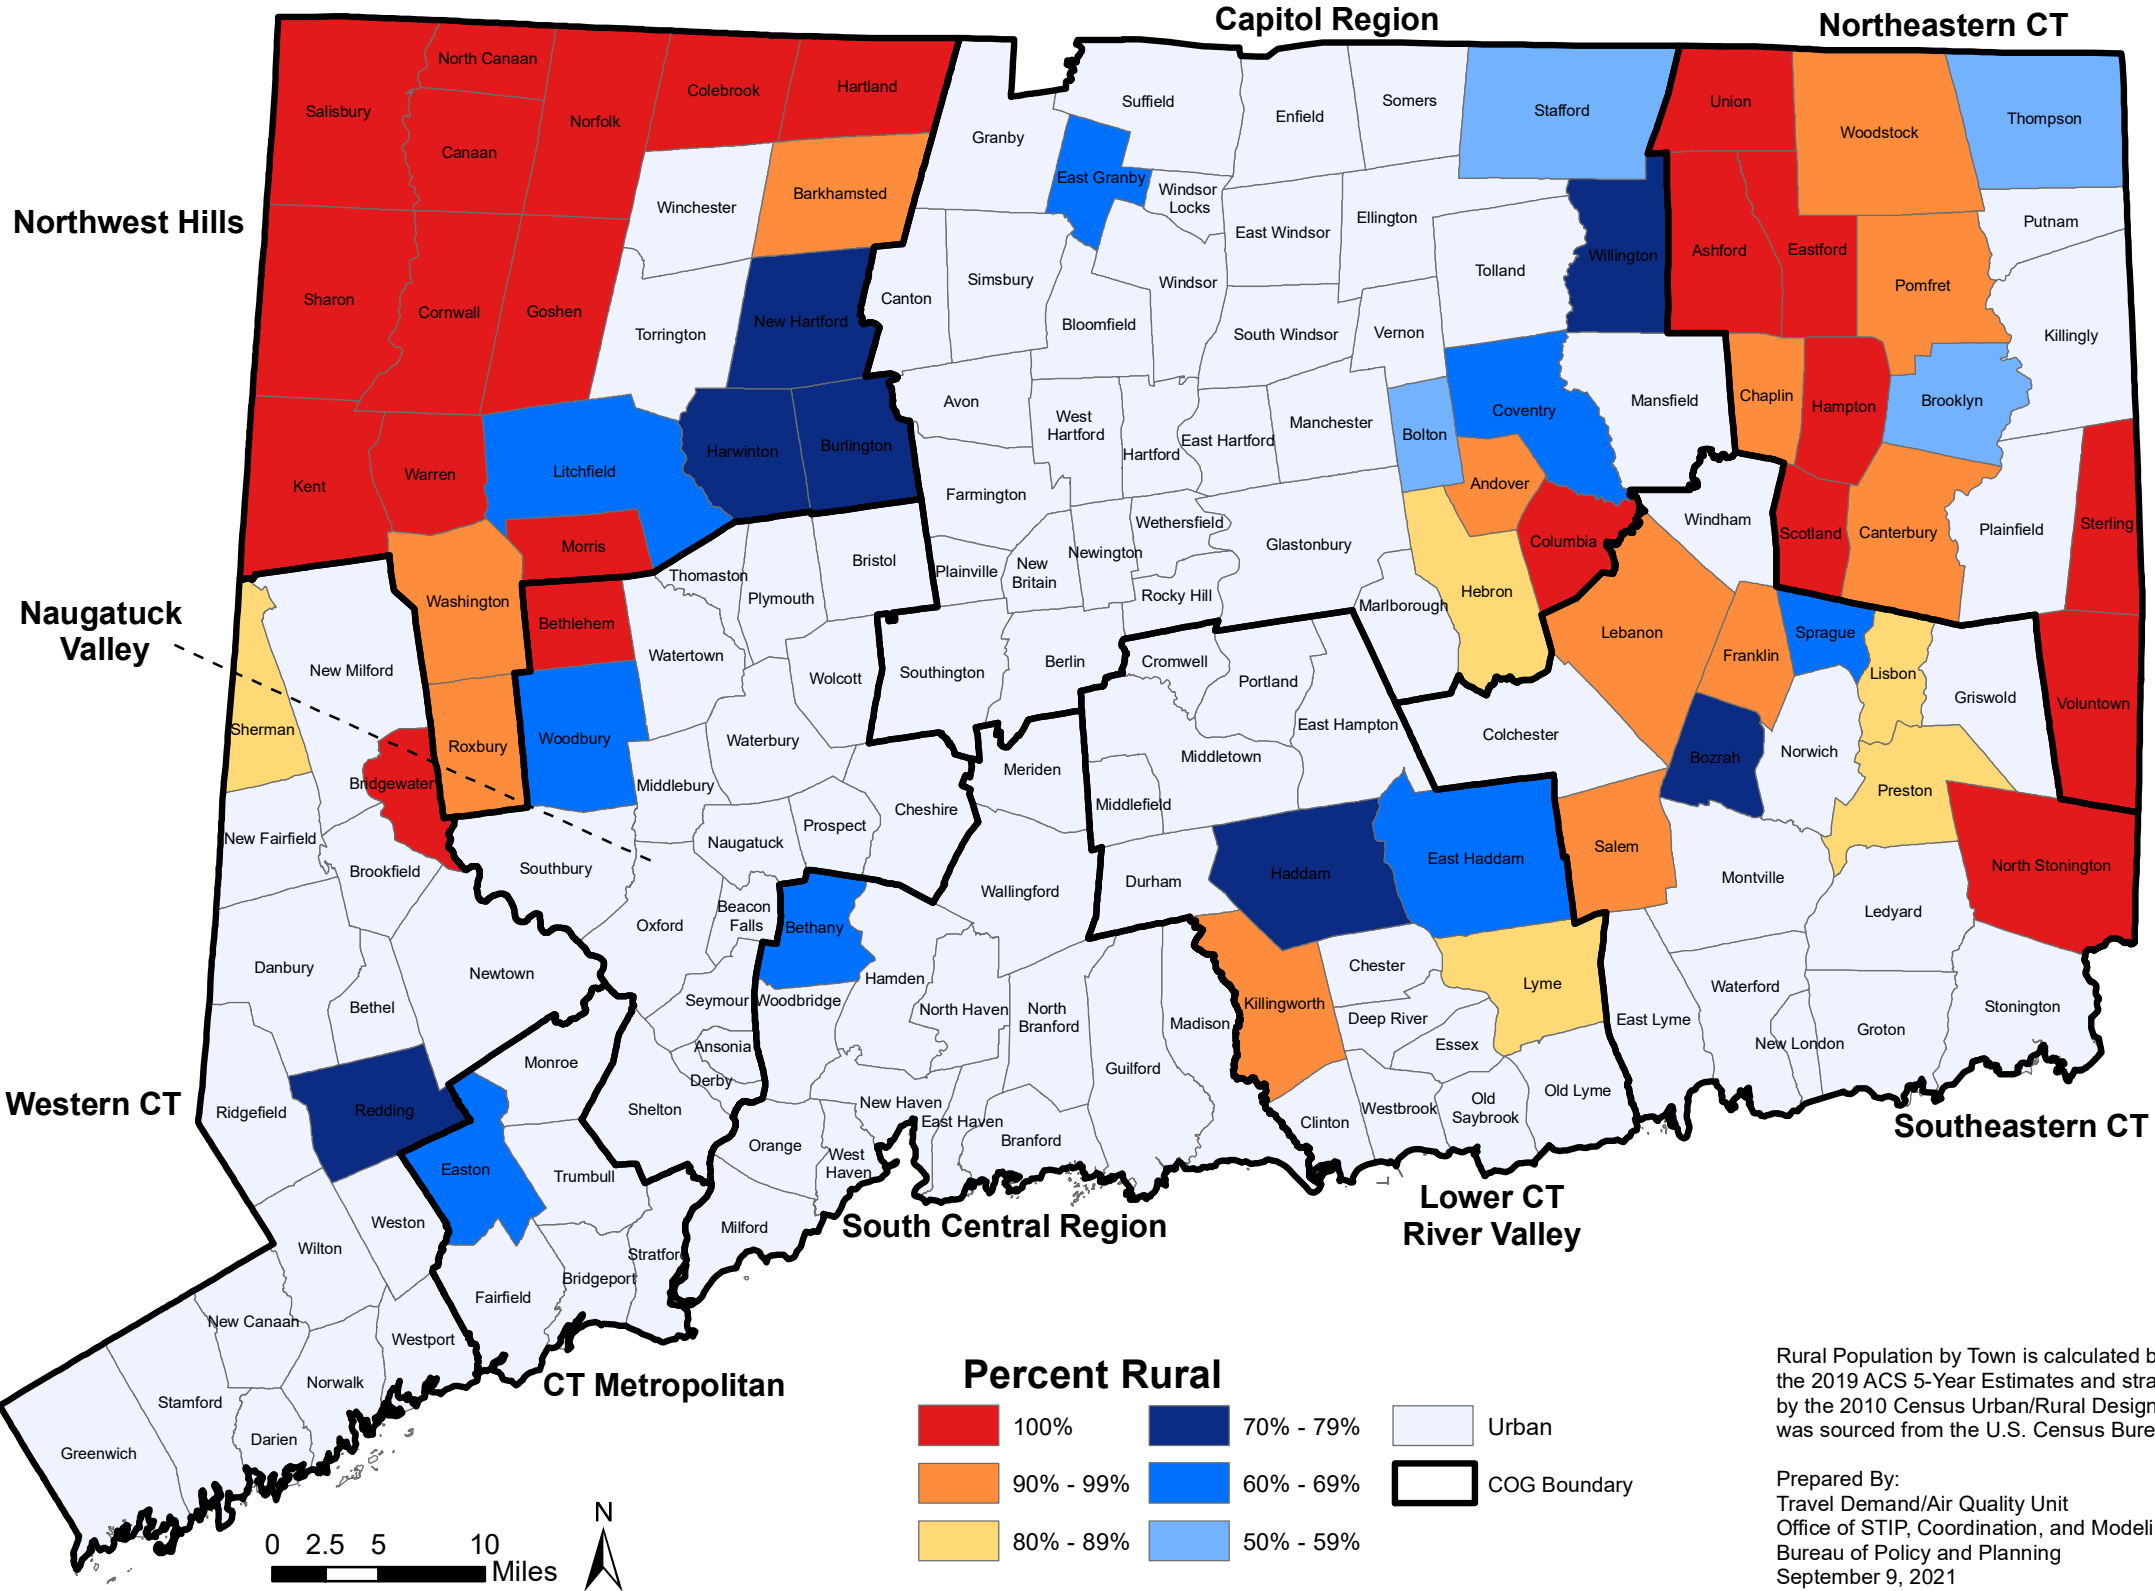

Rural Population by Town

Rural Population by Town is calculated by utilizing the 2019 ACS 5-Year Estimates and stratifying them by the 2010 Census Urban/Rural Designations. Data was sourced from the U.S. Census Bureau.

Prepared By:
 Travel Demand/Air Quality Unit
 Office of STIP, Coordination, and Modeling
 Bureau of Policy and Planning
 September 9, 2021