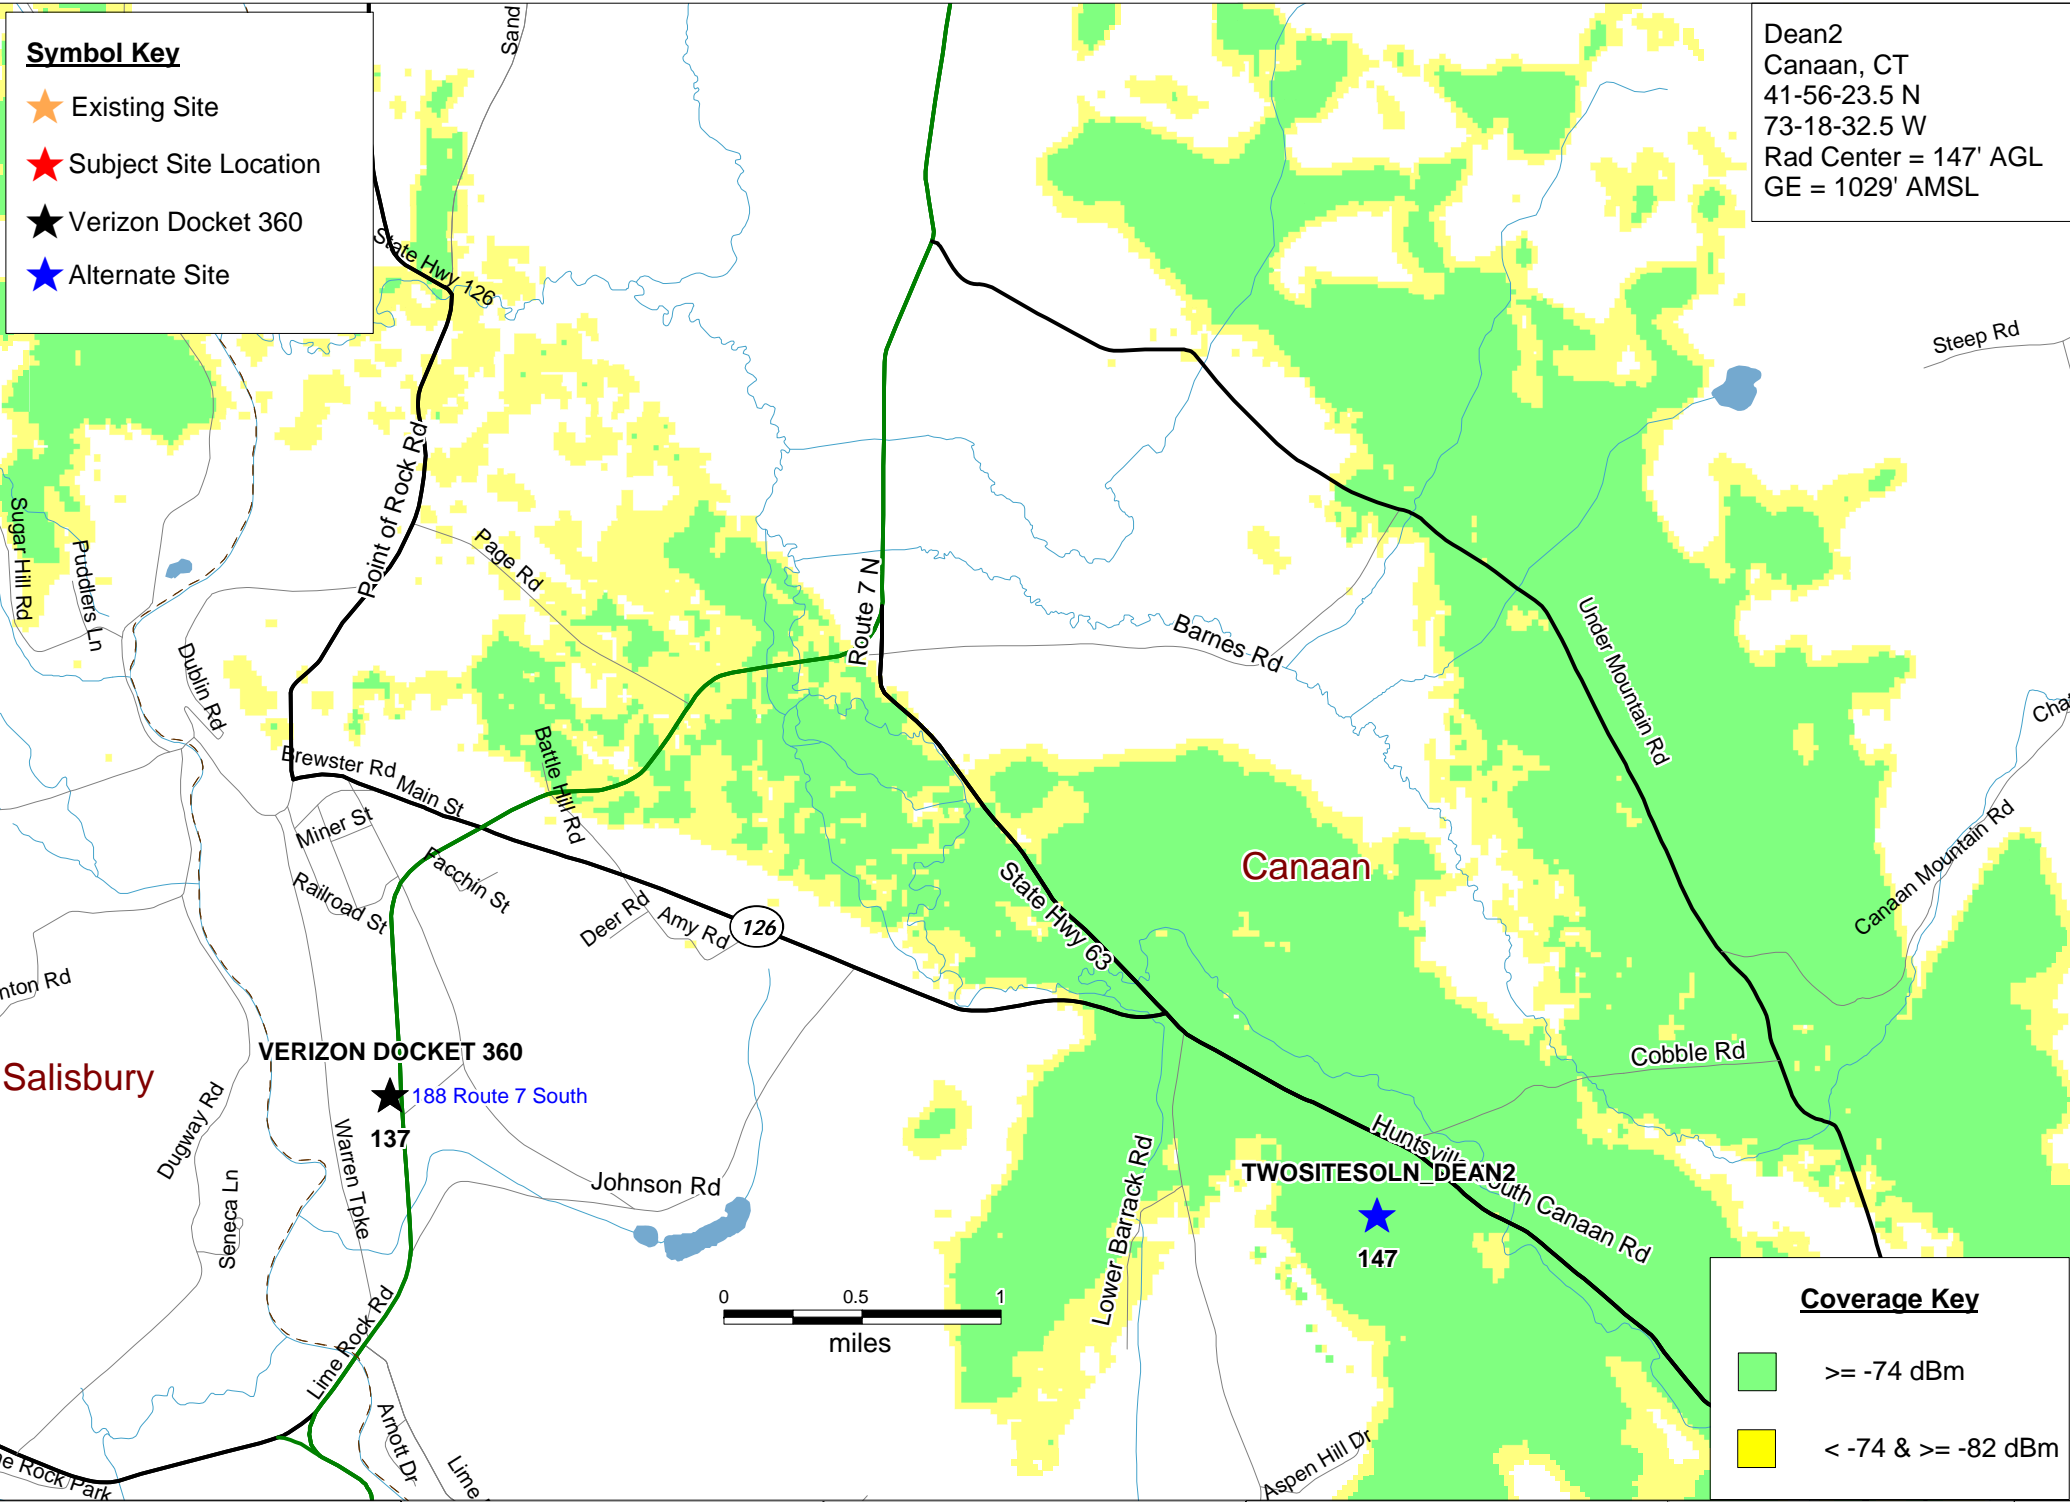

Dean1
 Canaan, CT
 41-56-25.7 N
 73-18-35.6 W
 Rad Center = 250' AGL
 GE = 1027' AMSL

Coverage Key

- >= -74 dBm
- < -74 & >= -82 dBm

Symbol Key

- ★ Existing Site
- ★ Subject Site Location
- ★ Verizon Docket 360
- ★ Alternate Site

Dean2
 Canaan, CT
 41-56-23.5 N
 73-18-32.5 W
 Rad Center = 147' AGL
 GE = 1029' AMSL

Dean 2 Coverage

Falls Village

Canaan, CT

PREPARED ON	
DATE: 04/02/2013	REV 0

Symbol Key

- ★ Existing Site
- ★ Subject Site Location
- ★ Verizon Docket 360
- ★ Alternate Site

Symbol Key

- ★ Existing Site
- ★ Subject Site Location
- ★ Verizon Docket 360
- ★ Alternate Site

Hodgkinson
 Canaan, CT
 41-56-25 N
 73-18-25-75 W
 Rad Center = 147' AGL
 GE = 984' AMSL

Coverage Key

- >= -74 dBm
- < -74 & >= -82 dBm

Salisbury

Canaan

TWOSITESOLN HODGKINSON

VERIZON DOCKET 360
 ★ 188 Route 7 South

★ 250

Coverage Key

- ≥ -74 dBm
- < -74 & ≥ -82 dBm

Hodgkinson Coverage
 @ 250