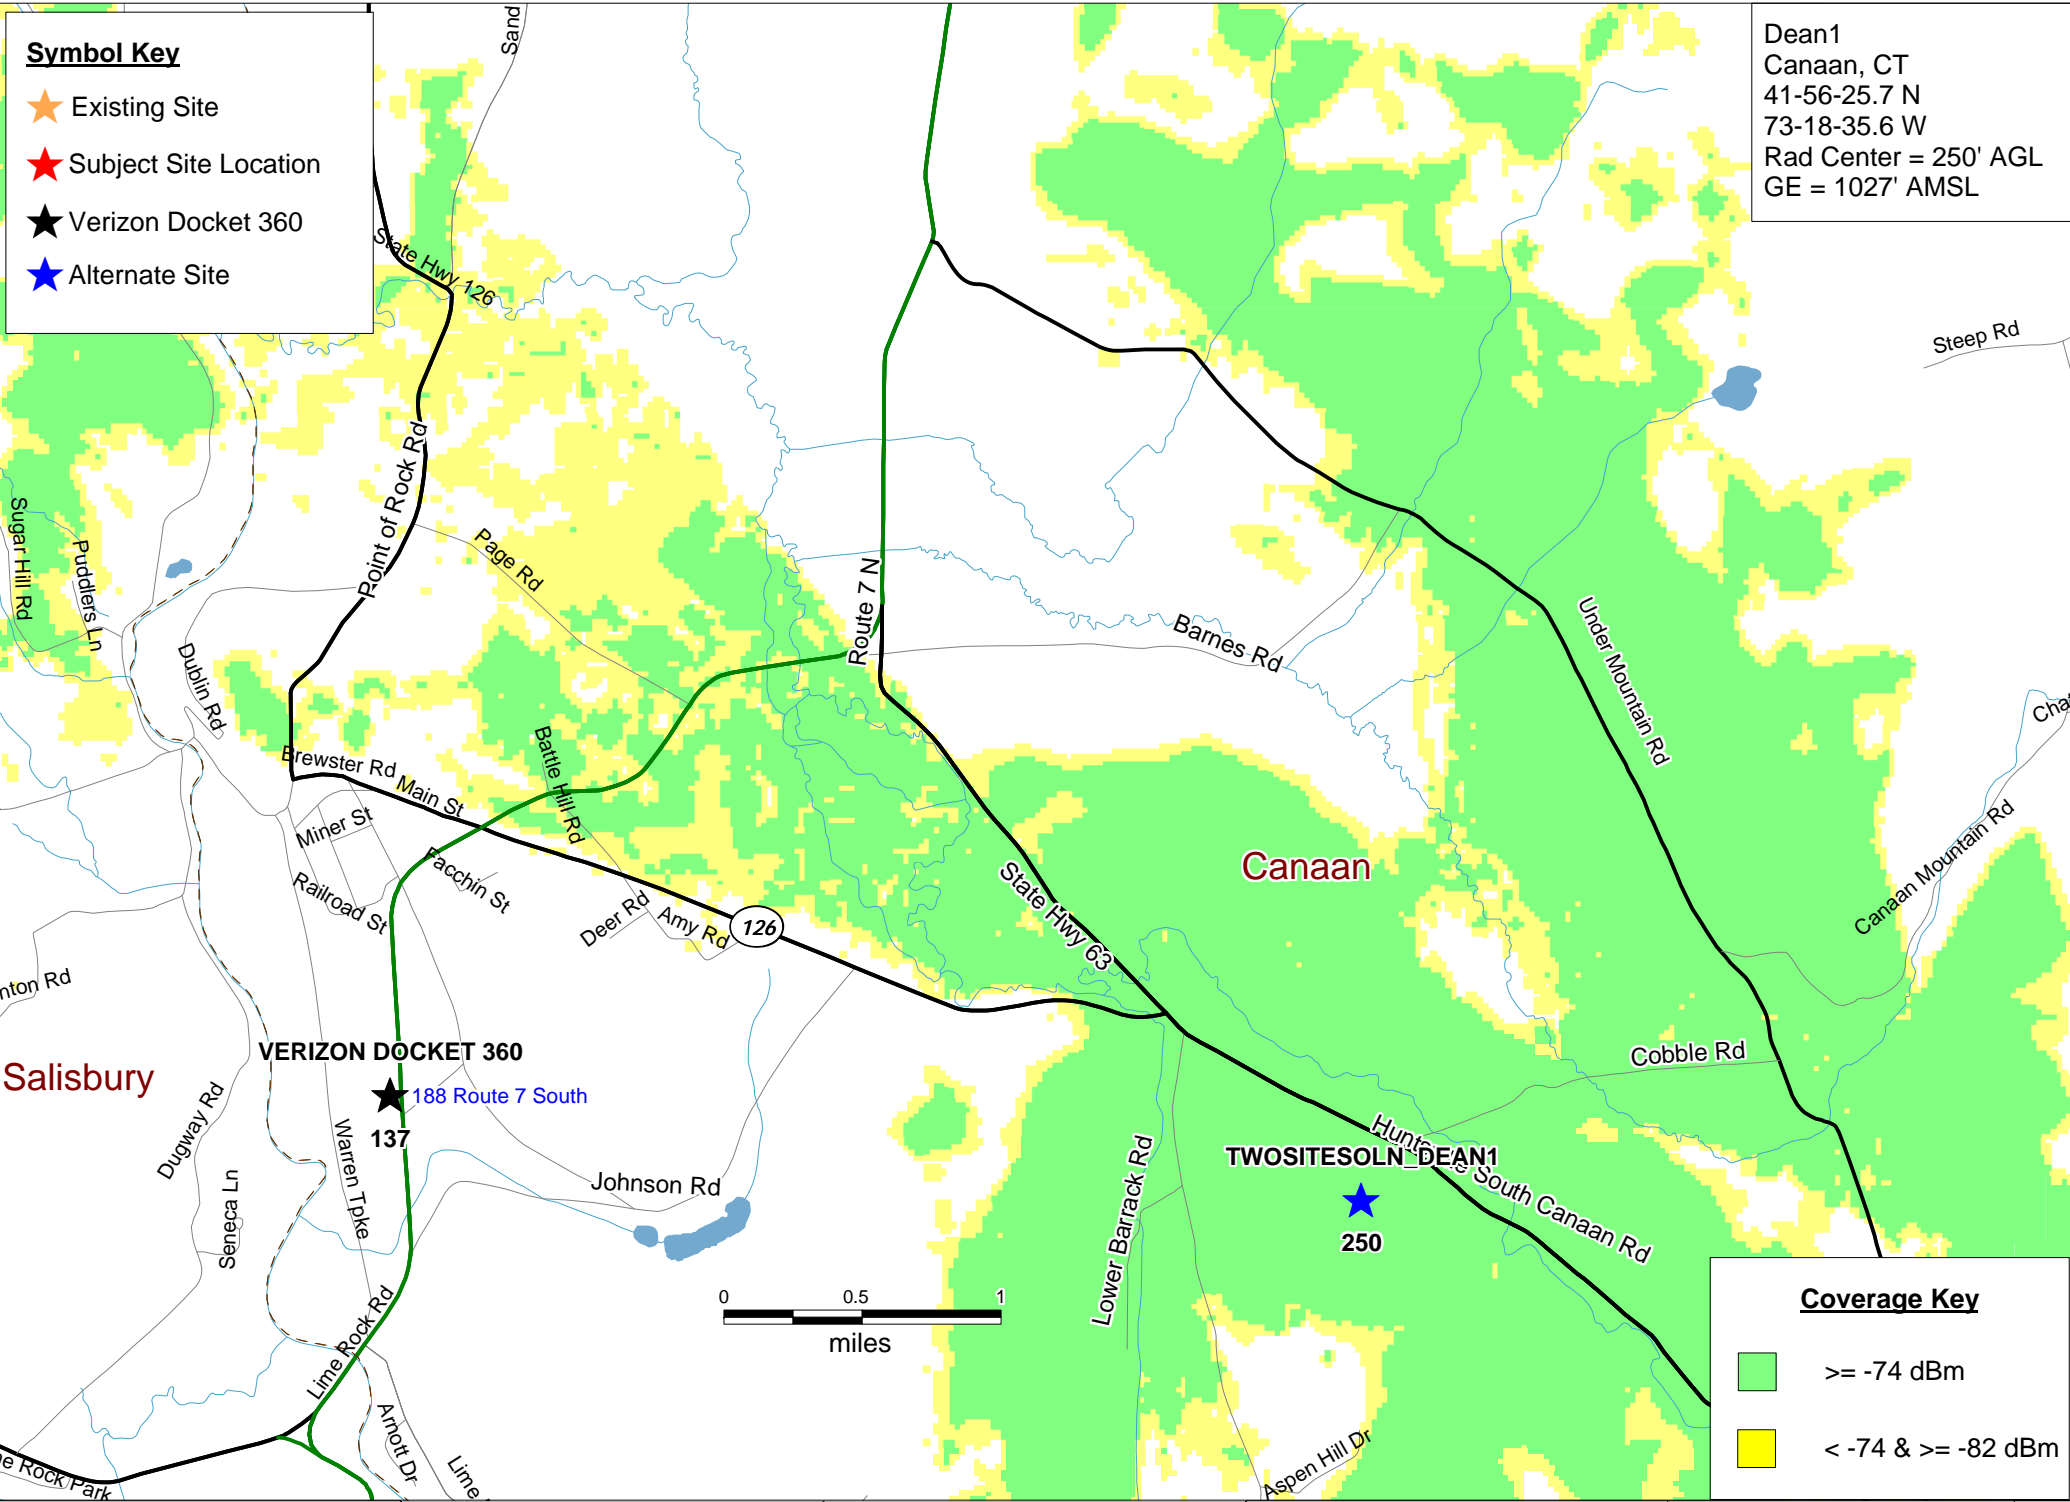

ATTACHMENT 7

Dean1
 Canaan, CT
 41-56-25.7 N
 73-18-35.6 W
 Rad Center = 147' AGL
 GE = 1027' AMSL

Symbol Key

- ★ Existing Site
- ★ Subject Site Location
- ★ Verizon Docket 360
- ★ Alternate Site

Coverage Key

- ≥ -74 dBm
- < -74 & ≥ -82 dBm

Dean 1 Coverage

Falls Village

Canaan, CT

PREPARED ON
 DATE: 04/02/2013
 REV 0

Symbol Key

- ★ Existing Site
- ★ Subject Site Location
- ★ Verizon Docket 360
- ★ Alternate Site

Dean1
 Canaan, CT
 41-56-25.7 N
 73-18-35.6 W
 Rad Center = 250' AGL
 GE = 1027' AMSL

Coverage Key

- >= -74 dBm
- < -74 & >= -82 dBm

Symbol Key

- ★ Existing Site
- ★ Subject Site Location
- ★ Verizon Docket 360
- ★ Alternate Site

Salisbury

Canaan

TWOSITESOLN HODGKINSON

VERIZON DOCKET 360
 ★ 188 Route 7 South

★ 250

Coverage Key

- ≥ -74 dBm
- < -74 & ≥ -82 dBm

Hodgkinson Coverage
 @ 250