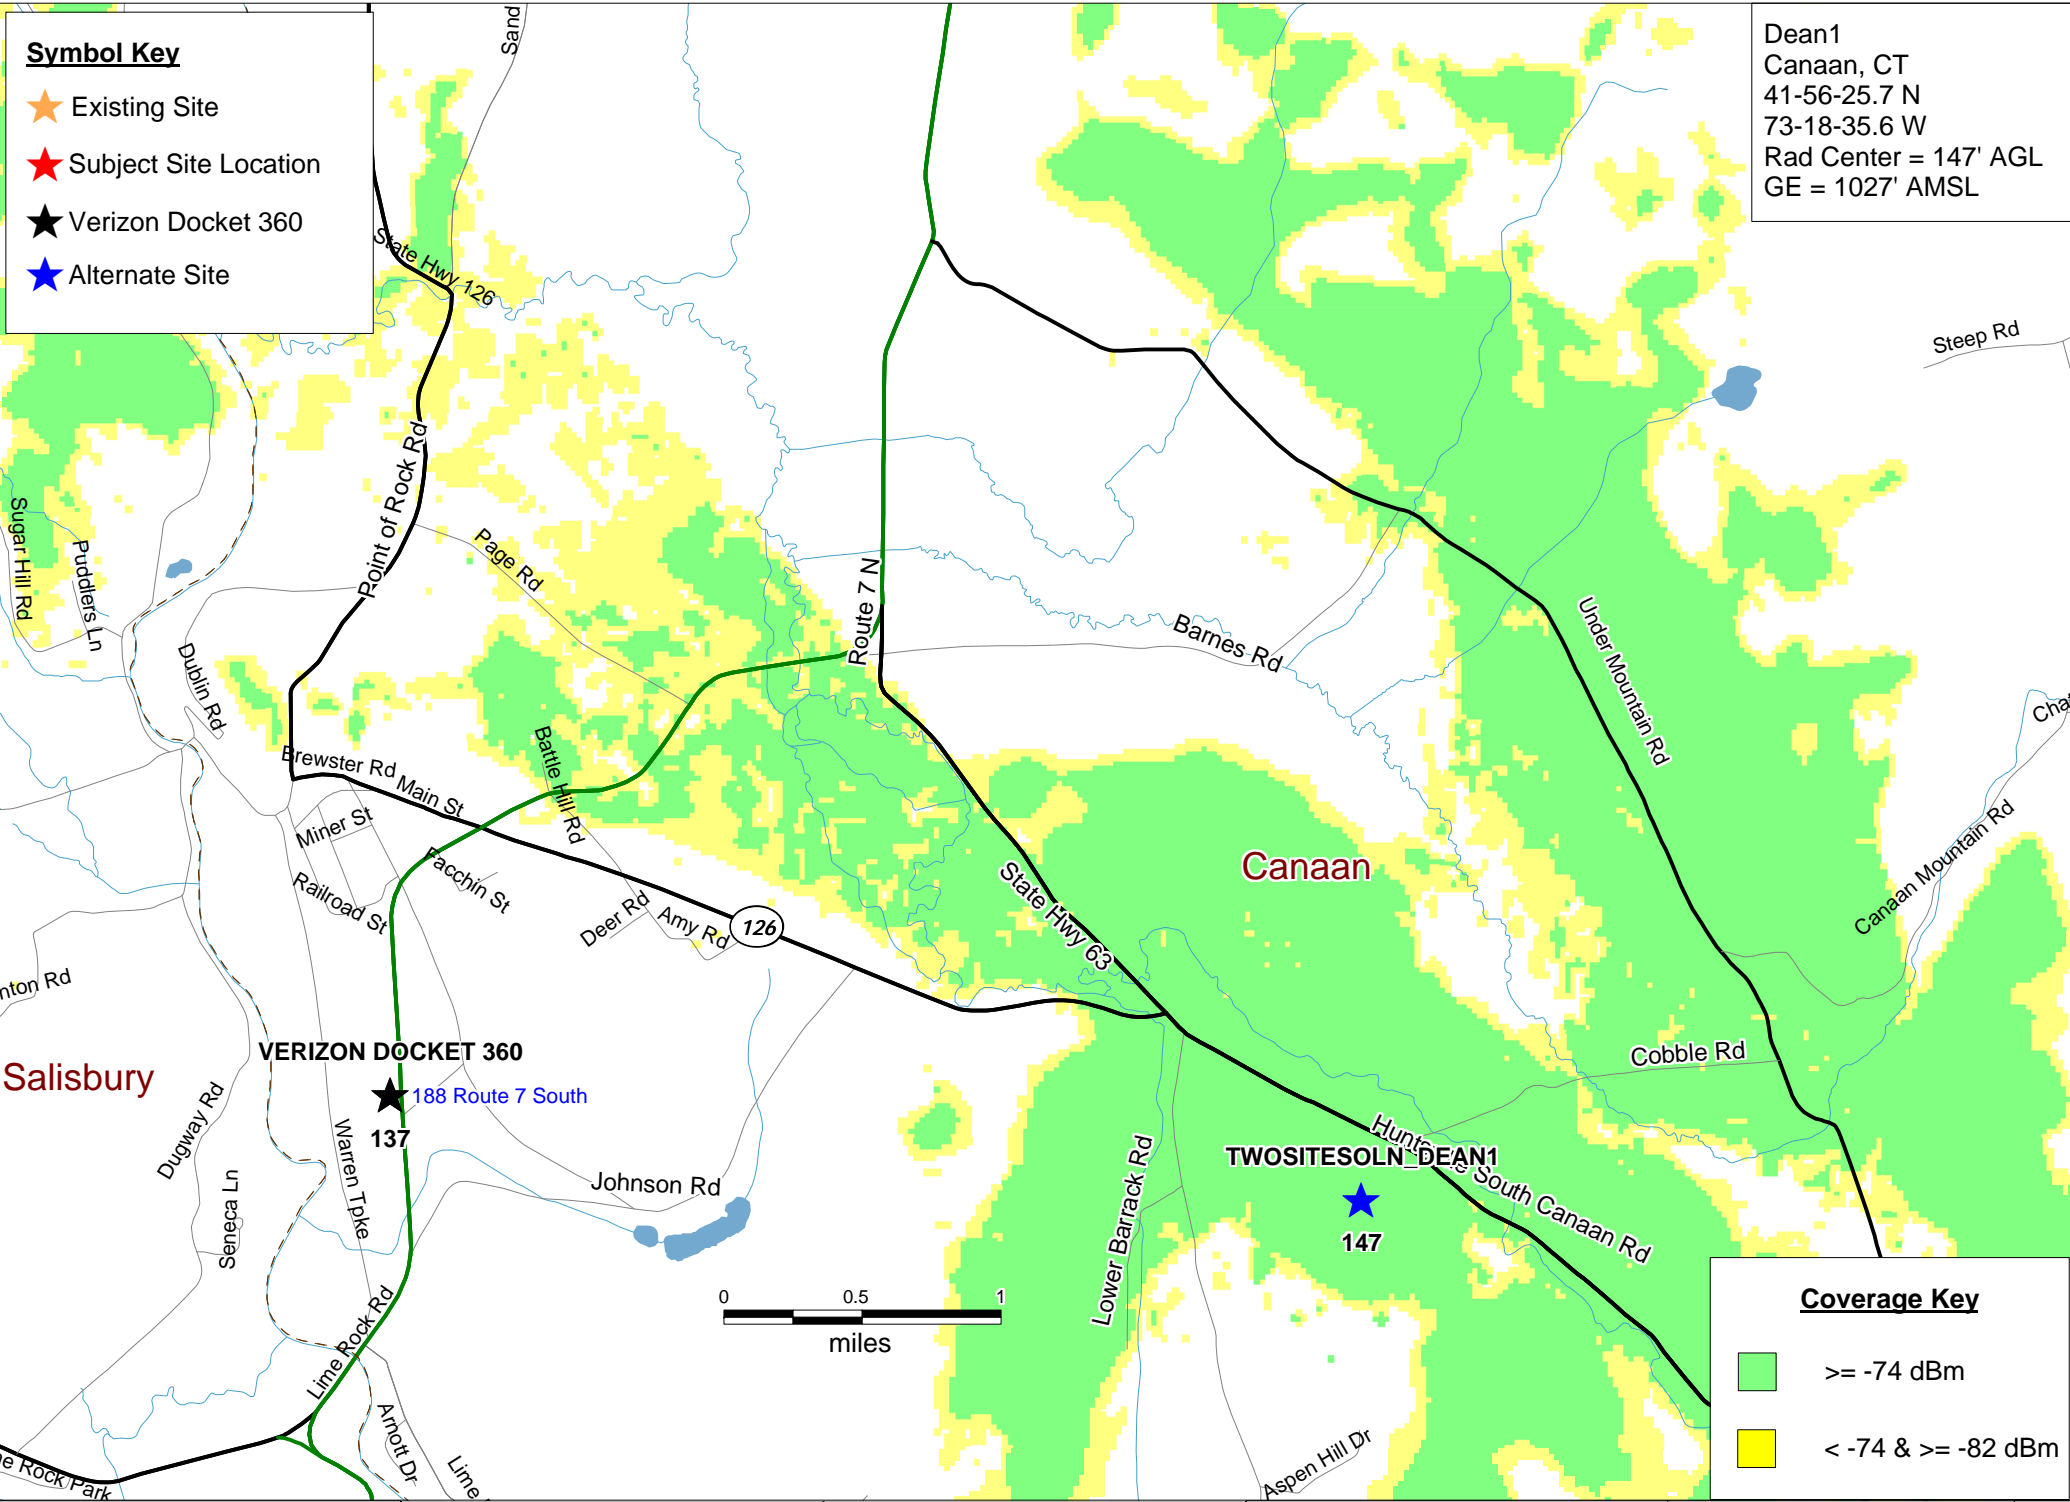

ATTACHMENT 7

Dean1
 Canaan, CT
 41-56-25.7 N
 73-18-35.6 W
 Rad Center = 147' AGL
 GE = 1027' AMSL

Symbol Key

- ★ Existing Site
- ★ Subject Site Location
- ★ Verizon Docket 360
- ★ Alternate Site

Coverage Key

- ≥ -74 dBm
- < -74 & ≥ -82 dBm

Dean 1 Coverage

Falls Village

Canaan, CT

PREPARED ON
 DATE: 04/02/2013
 REV 0

Symbol Key

- ★ Existing Site
- ★ Subject Site Location
- ★ Verizon Docket 360
- ★ Alternate Site

Dean1
 Canaan, CT
 41-56-25.7 N
 73-18-35.6 W
 Rad Center = 250' AGL
 GE = 1027' AMSL

Coverage Key

- >= -74 dBm
- < -74 & >= -82 dBm

Symbol Key

- ★ Existing Site
- ★ Subject Site Location
- ★ Verizon Docket 360
- ★ Alternate Site

Salisbury

Canaan

TWOSITESOLN HODGKINSON

VERIZON DOCKET 360
 ★ 188 Route 7 South

★ 250

Coverage Key

- ≥ -74 dBm
- < -74 & ≥ -82 dBm

Hodgkinson Coverage
 @ 250