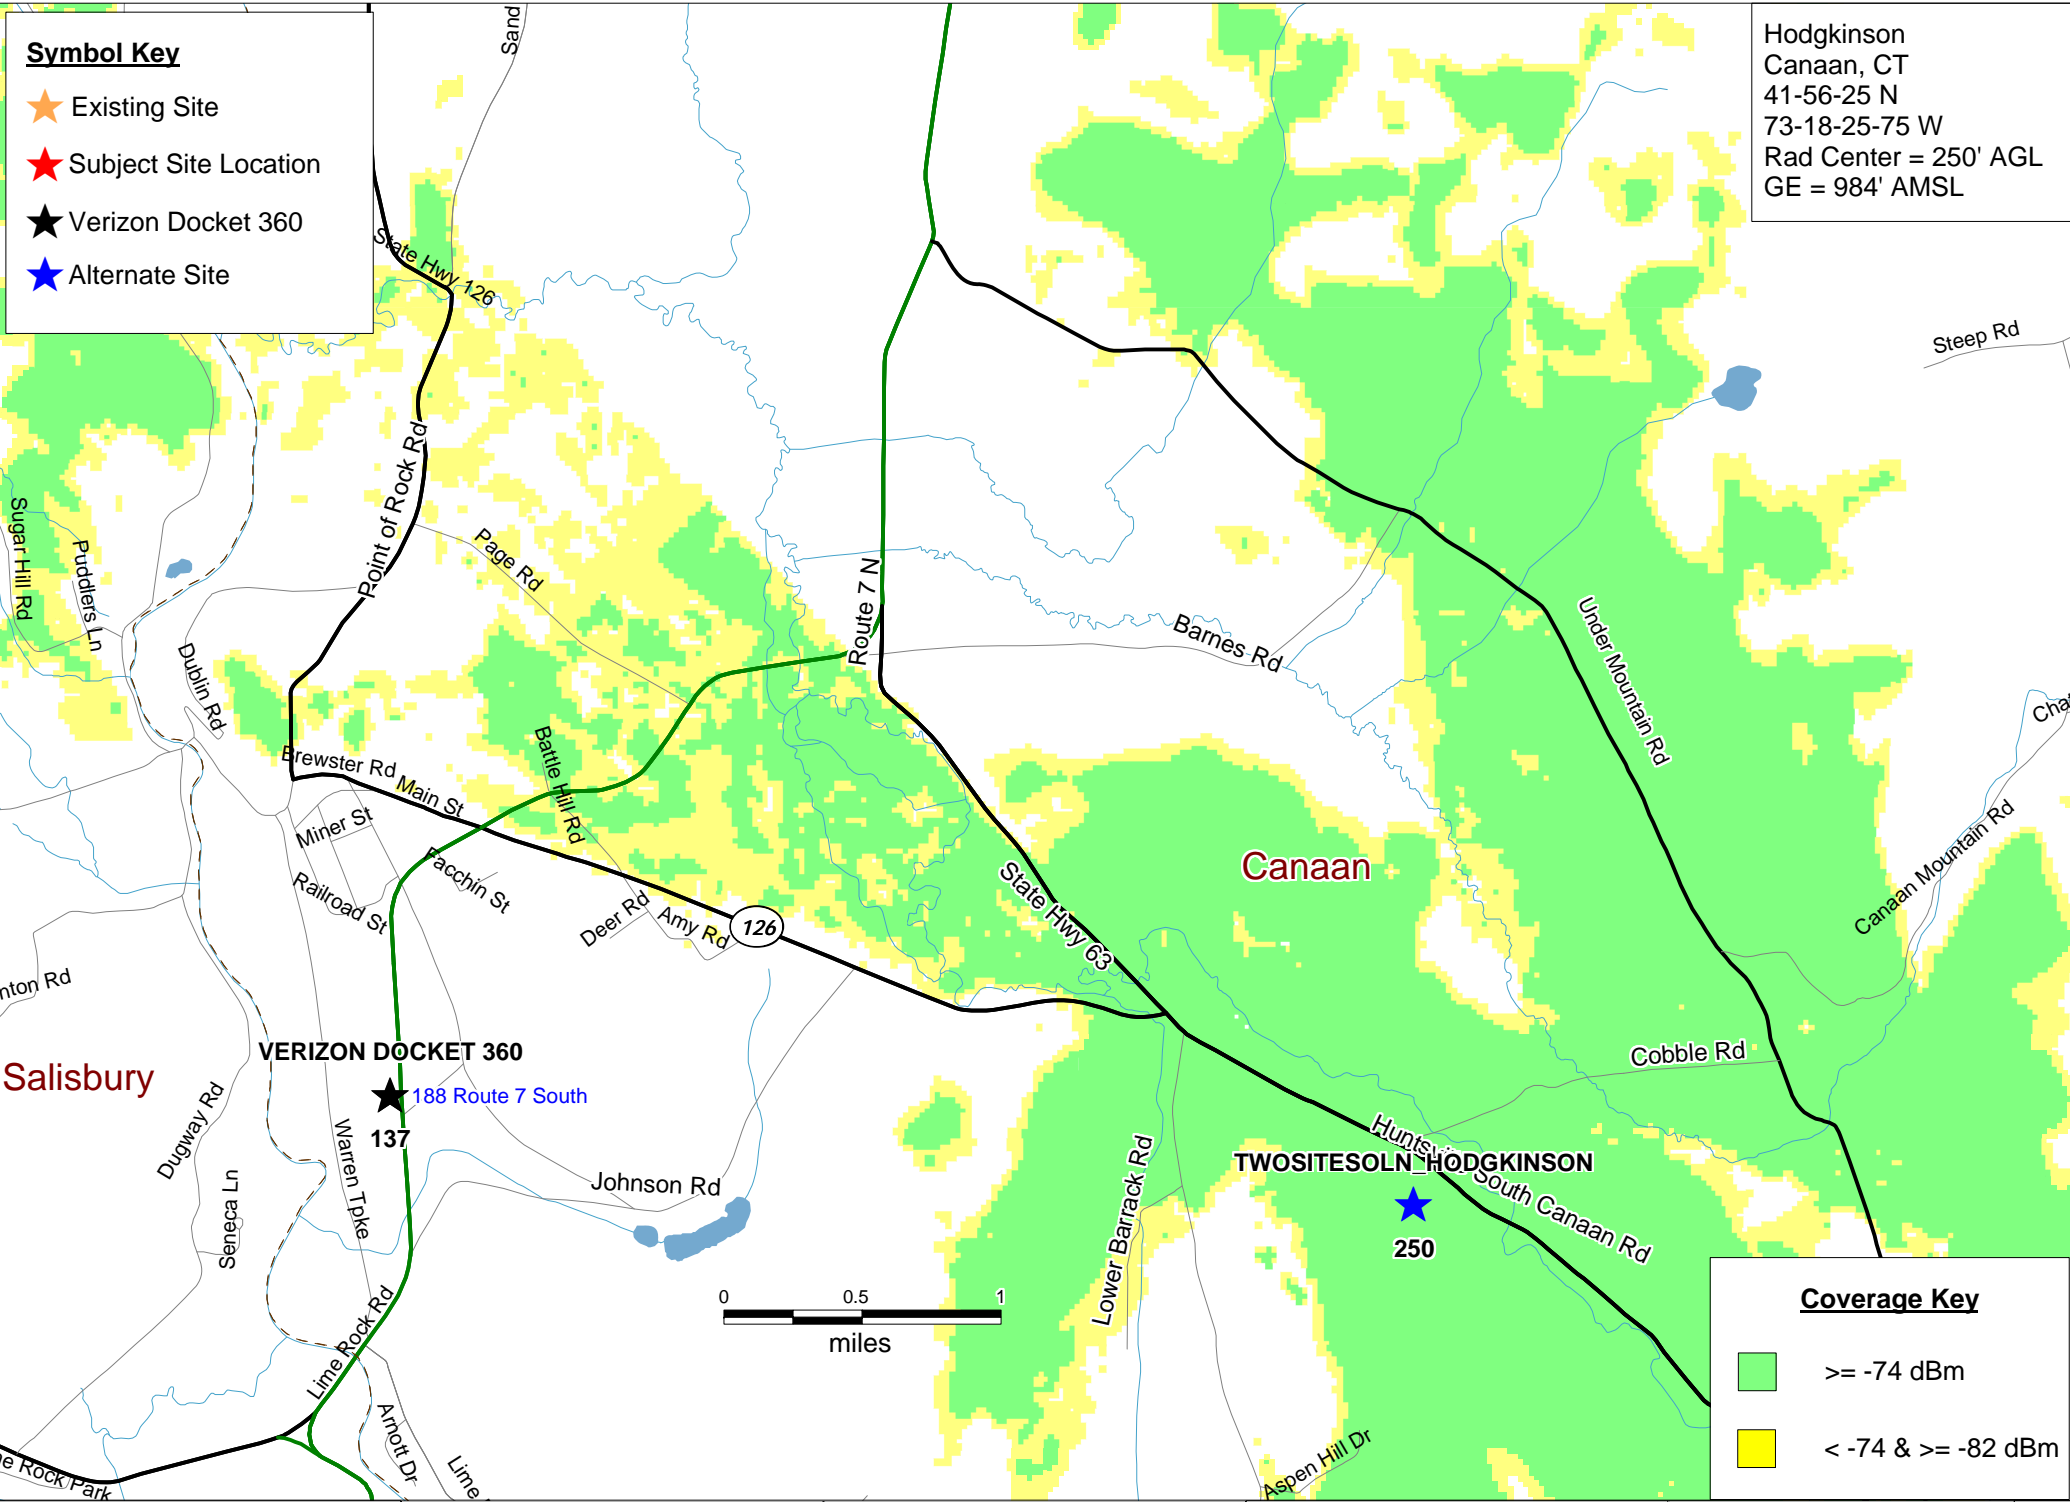

Symbol Key

- ★ Existing Site
- ★ Subject Site Location
- ★ Verizon Docket 360
- ★ Alternate Site

Hodgkinson
 Canaan, CT
 41-56-25 N
 73-18-25-75 W
 Rad Center = 147' AGL
 GE = 984' AMSL

Coverage Key

- >= -74 dBm
- < -74 & >= -82 dBm

Hodgkinson Coverage

Falls Village

Canaan, CT

PREPARED ON
 DATE: 04/02/2013
 REV 0

Symbol Key

- ★ Existing Site
- ★ Subject Site Location
- ★ Verizon Docket 360
- ★ Alternate Site

Hodgkinson
 Canaan, CT
 41-56-25 N
 73-18-25-75 W
 Rad Center = 250' AGL
 GE = 984' AMSL

Salisbury

Canaan

TWOSITESOLN HODGKINSON

VERIZON DOCKET 360
 ★ 188 Route 7 South

★ 250

Coverage Key

- ≥ -74 dBm
- < -74 & ≥ -82 dBm

Hodgkinson Coverage
 @ 250