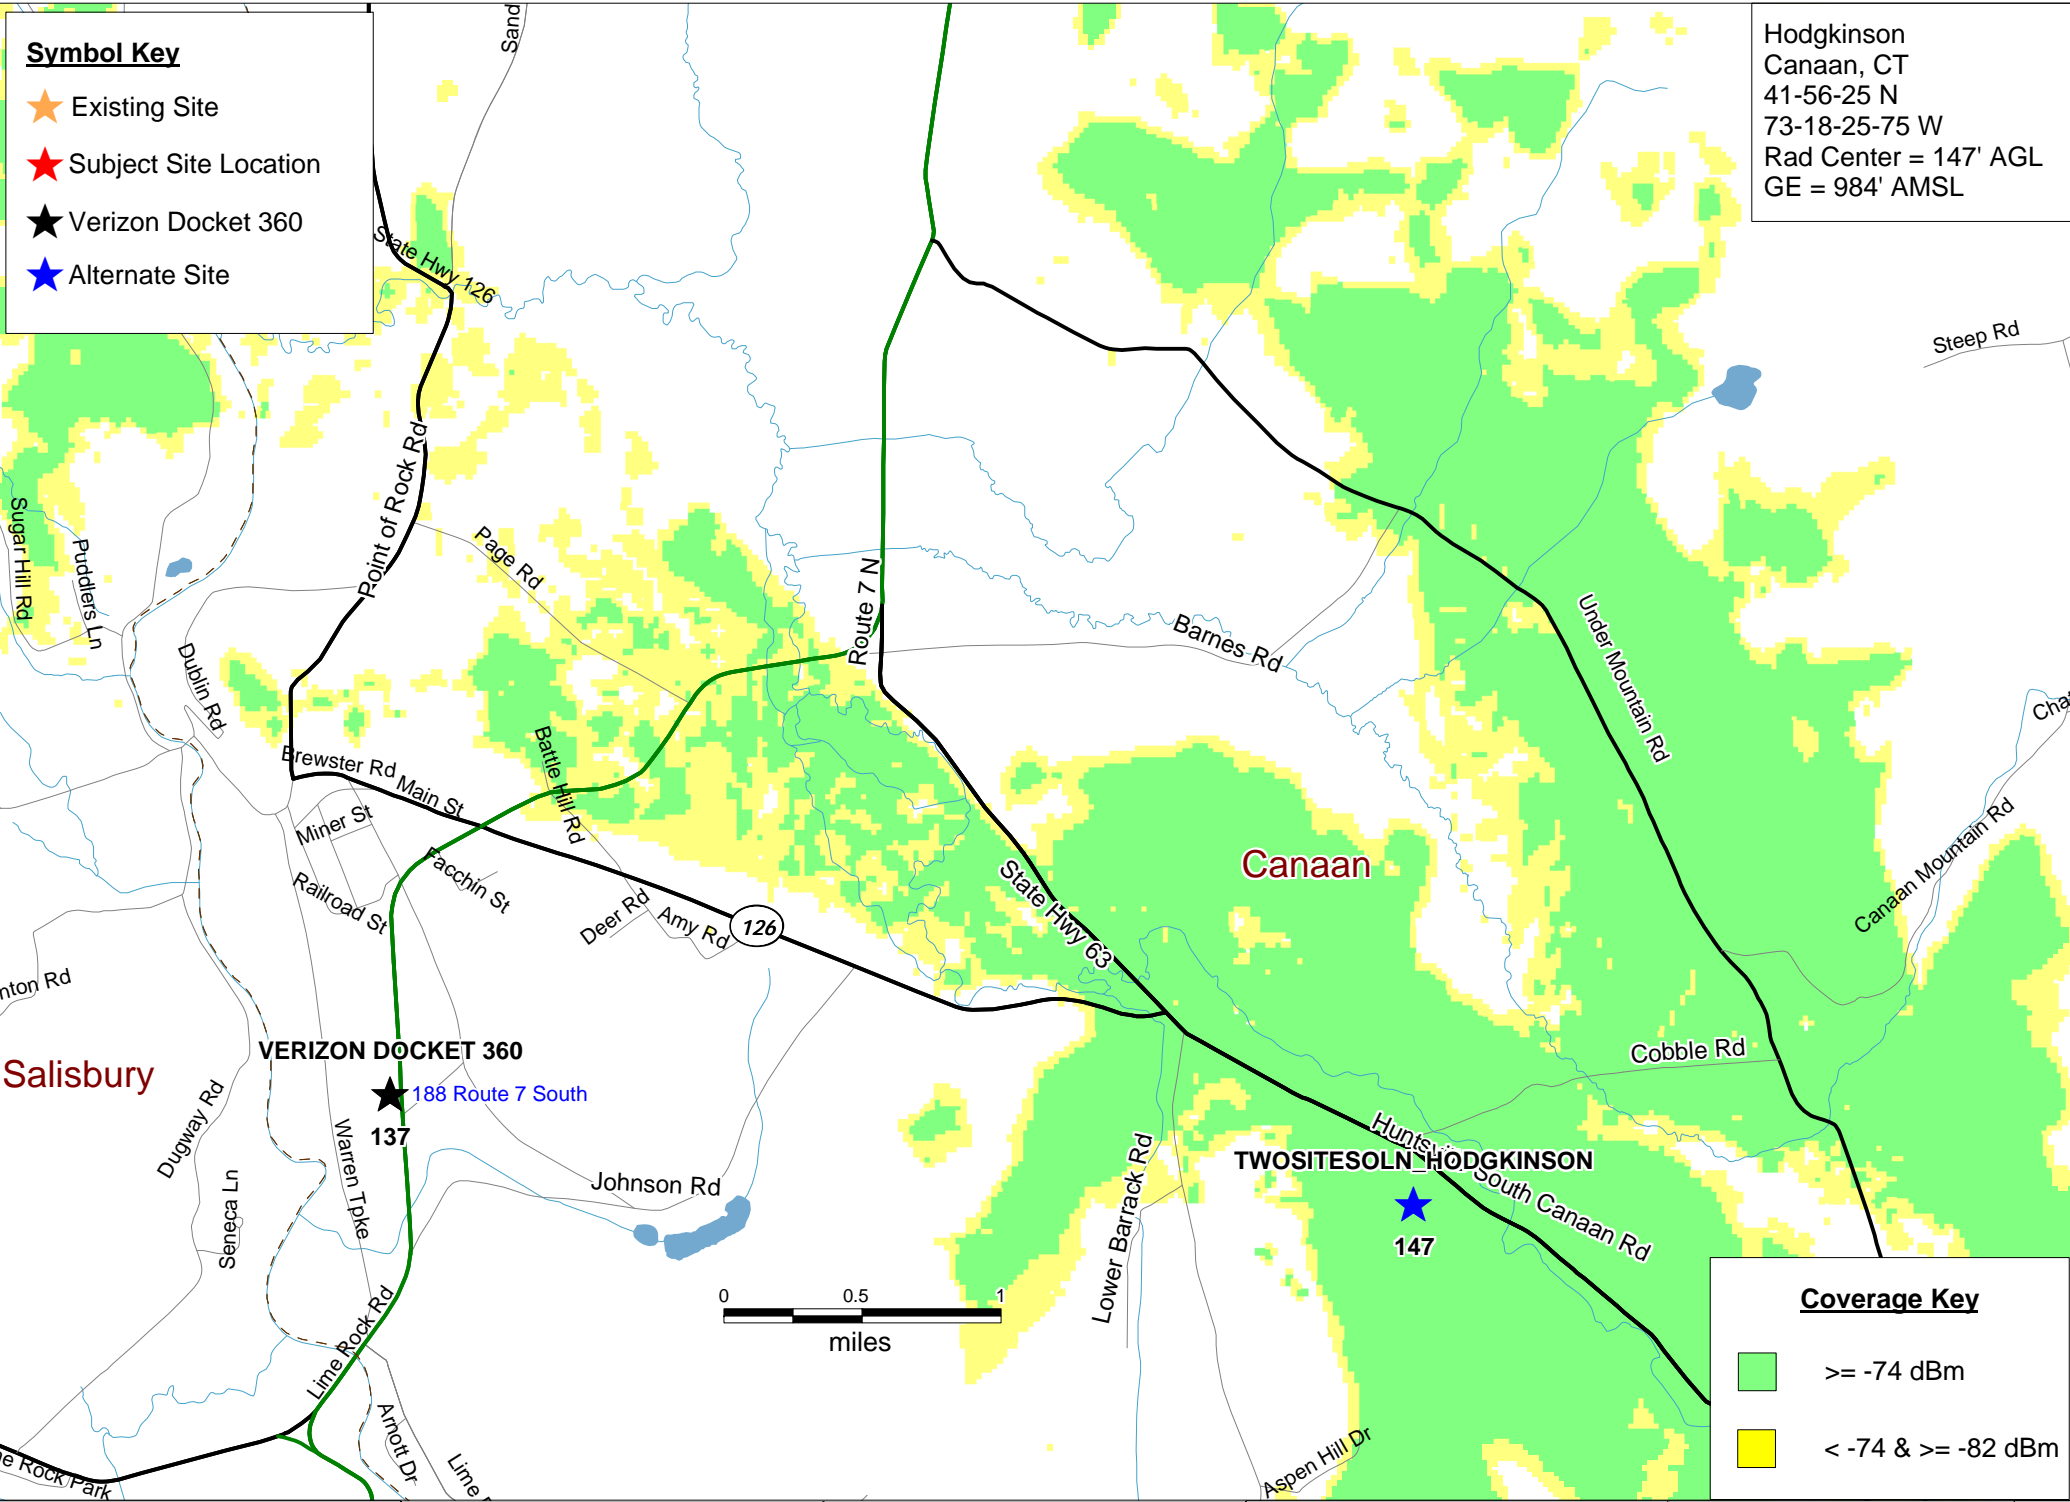

Dean2
 Canaan, CT
 41-56-23.5 N
 73-18-32.5 W
 Rad Center = 250' AGL
 GE = 1029' AMSL

Coverage Key

- >= -74 dBm
- < -74 & >= -82 dBm

Dean 2 Coverage @ 250

Falls Village

Canaan, CT

PREPARED ON _____
 DATE: 04/02/2013
 REV 0

Symbol Key

- ★ Existing Site
- ★ Subject Site Location
- ★ Verizon Docket 360
- ★ Alternate Site

Hodgkinson
 Canaan, CT
 41-56-25 N
 73-18-25-75 W
 Rad Center = 147' AGL
 GE = 984' AMSL

Coverage Key

- >= -74 dBm
- < -74 & >= -82 dBm

Salisbury

Canaan

TWOSITESOLN HODGKINSON

VERIZON DOCKET 360
 ★ 188 Route 7 South

★ 250

Coverage Key

- ≥ -74 dBm
- < -74 & ≥ -82 dBm

Hodgkinson Coverage
 @ 250