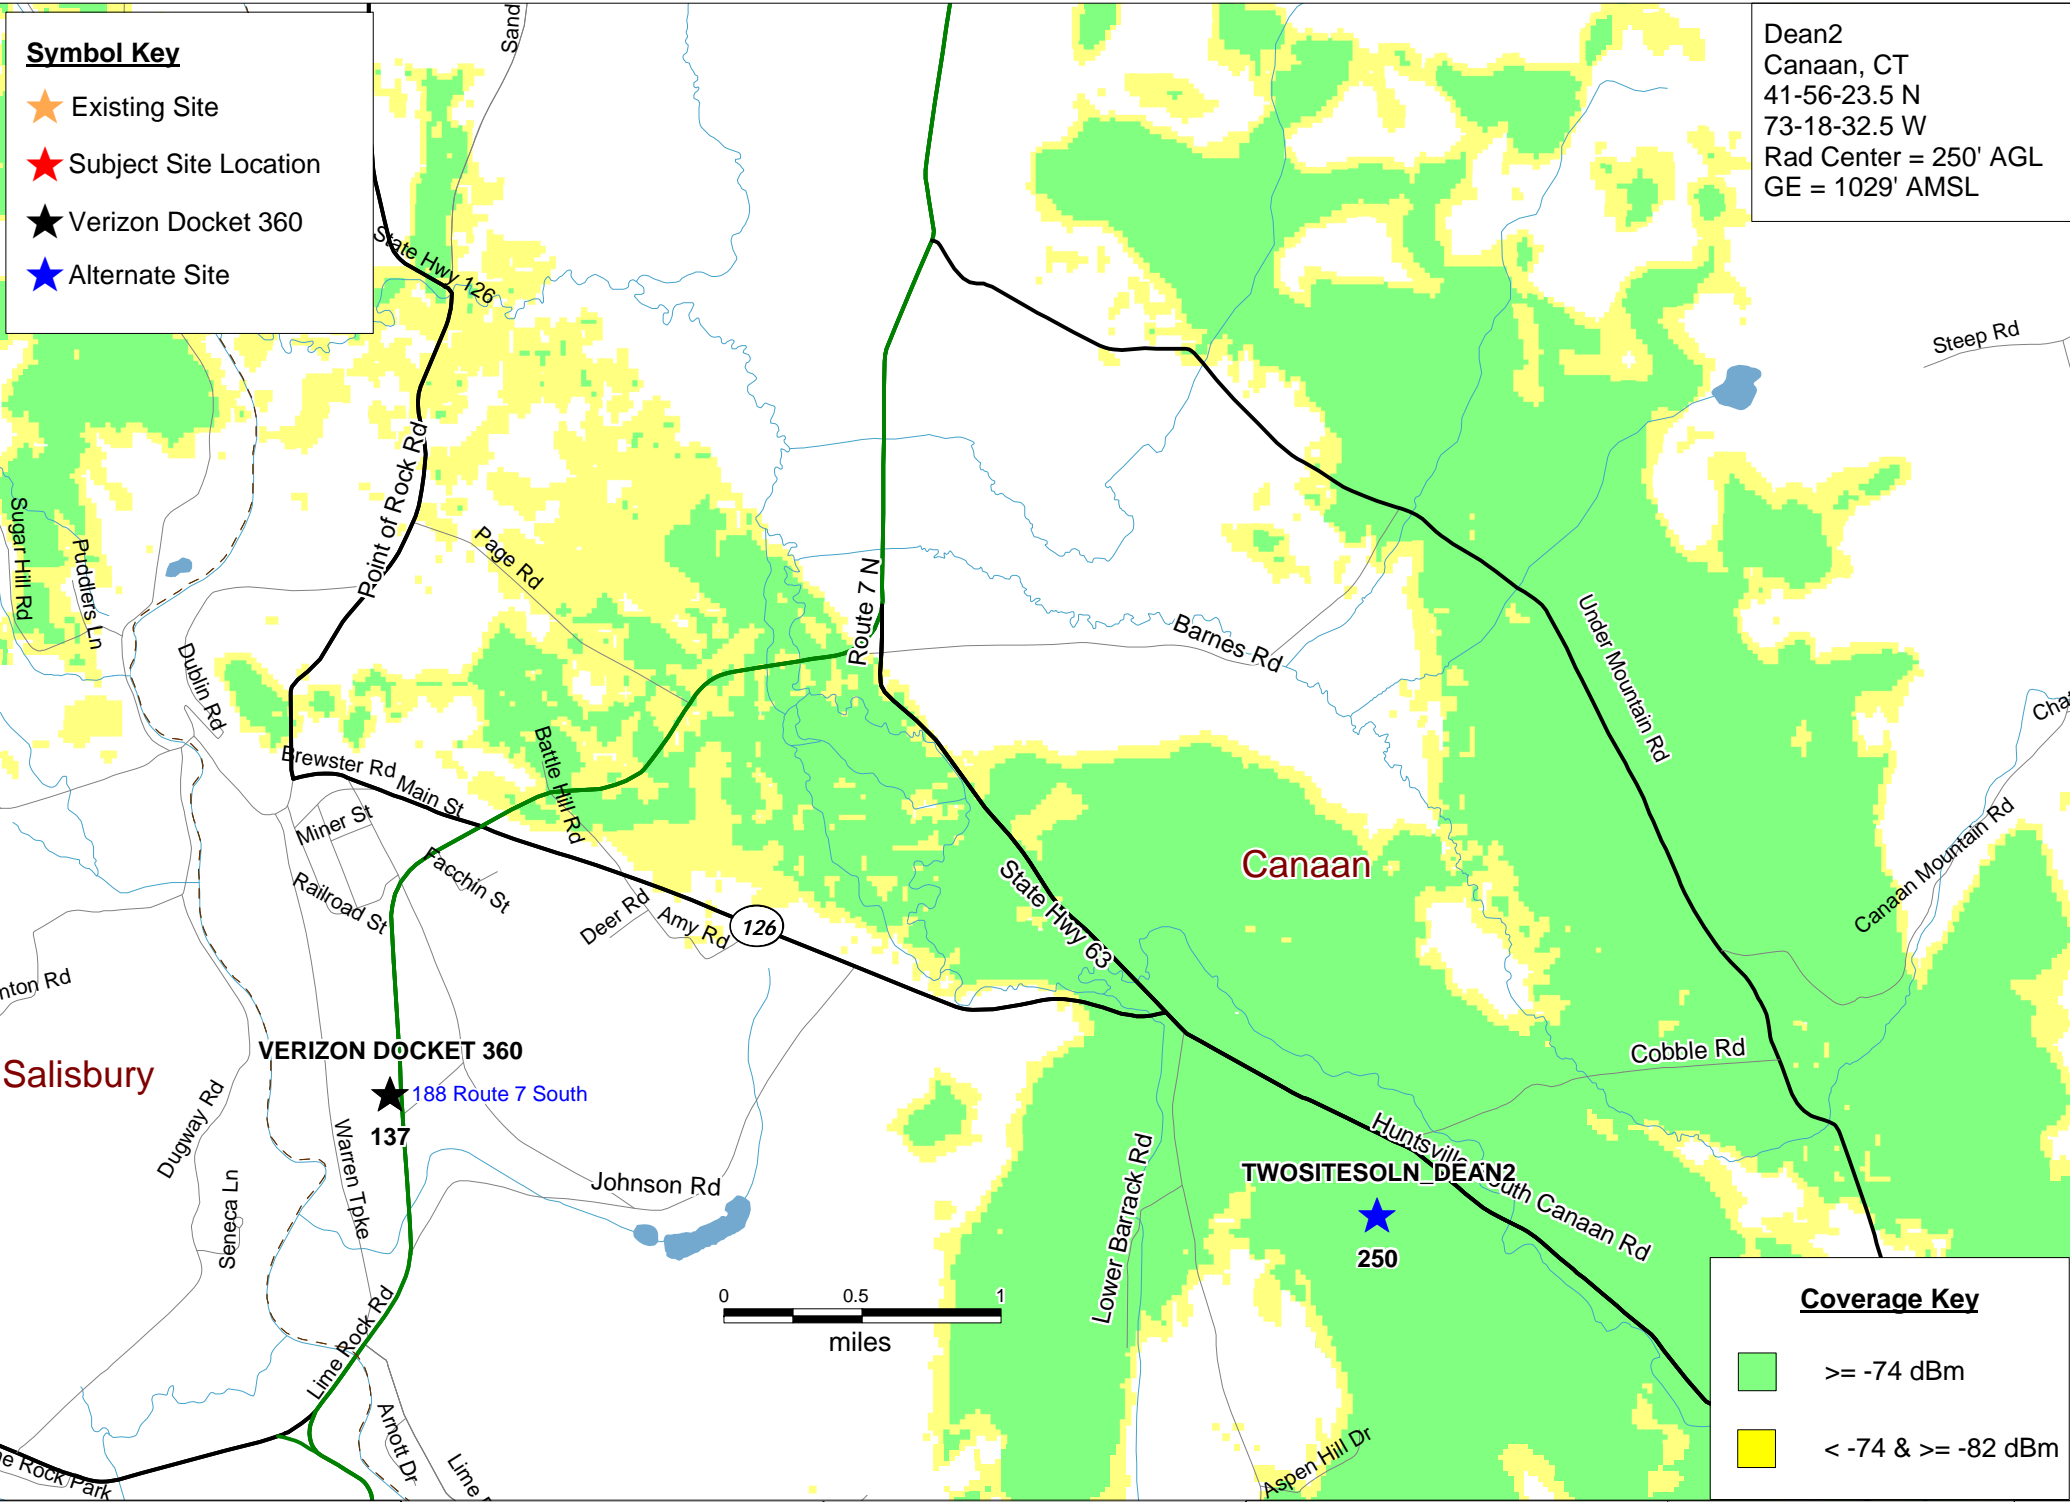

Dean2
 Canaan, CT
 41-56-23.5 N
 73-18-32.5 W
 Rad Center = 147' AGL
 GE = 1029' AMSL

Dean 2 Coverage

Falls Village

Canaan, CT

PREPARED ON	
DATE: 04/02/2013	REV 0

Symbol Key

- ★ Existing Site
- ★ Subject Site Location
- ★ Verizon Docket 360
- ★ Alternate Site

Dean2
 Canaan, CT
 41-56-23.5 N
 73-18-32.5 W
 Rad Center = 250' AGL
 GE = 1029' AMSL

Coverage Key

- >= -74 dBm
- < -74 & >= -82 dBm

Dean 2 Coverage @ 250

Falls Village

Canaan, CT

PREPARED ON _____
 DATE: 04/02/2013
 REV 0

Symbol Key

- ★ Existing Site
- ★ Subject Site Location
- ★ Verizon Docket 360
- ★ Alternate Site

Hodgkinson
 Canaan, CT
 41-56-25 N
 73-18-25-75 W
 Rad Center = 147' AGL
 GE = 984' AMSL

Coverage Key

- >= -74 dBm
- < -74 & >= -82 dBm

Salisbury

Canaan

TWOSITESOLN HODGKINSON

VERIZON DOCKET 360
 ★ 188 Route 7 South

★ 250

Coverage Key

- ≥ -74 dBm
- < -74 & ≥ -82 dBm

Hodgkinson Coverage
 @ 250