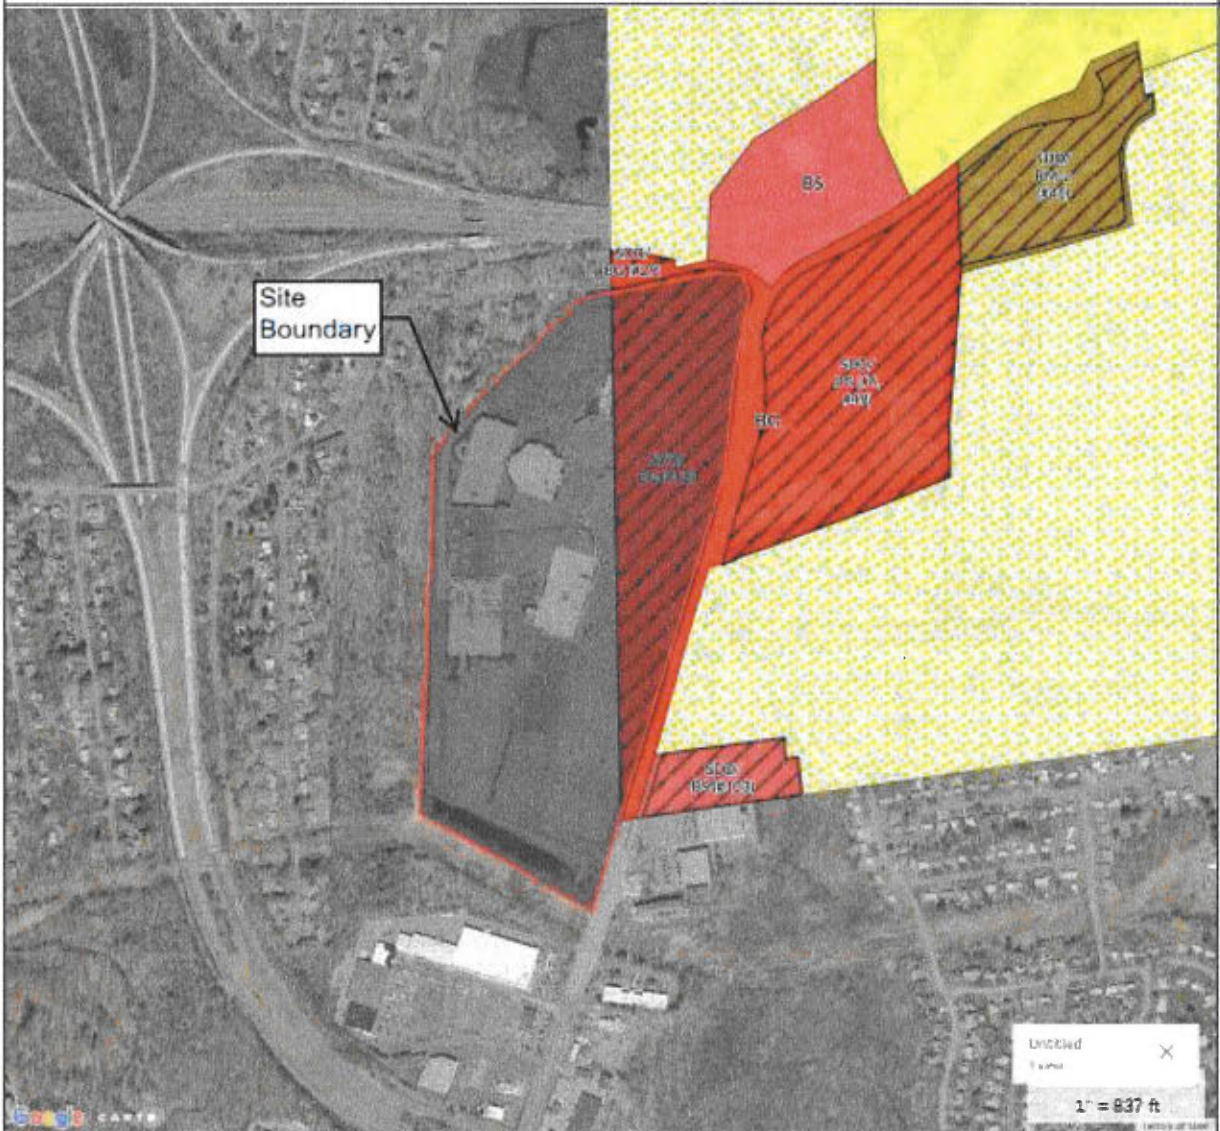

Site Zoning Designation

Zoning Overlay

☒ SDD Special Development District Overlay

Zoning

☒ EG General Business District

TOWN OF WEST HARTFORD

**MAP FOR REFERENCE ONLY
NOT A LEGAL DOCUMENT**

Town of West Hartford, CT makes no claims and no warranties, expressed or implied, concerning the validity or accuracy of the GIS data presented on this map.