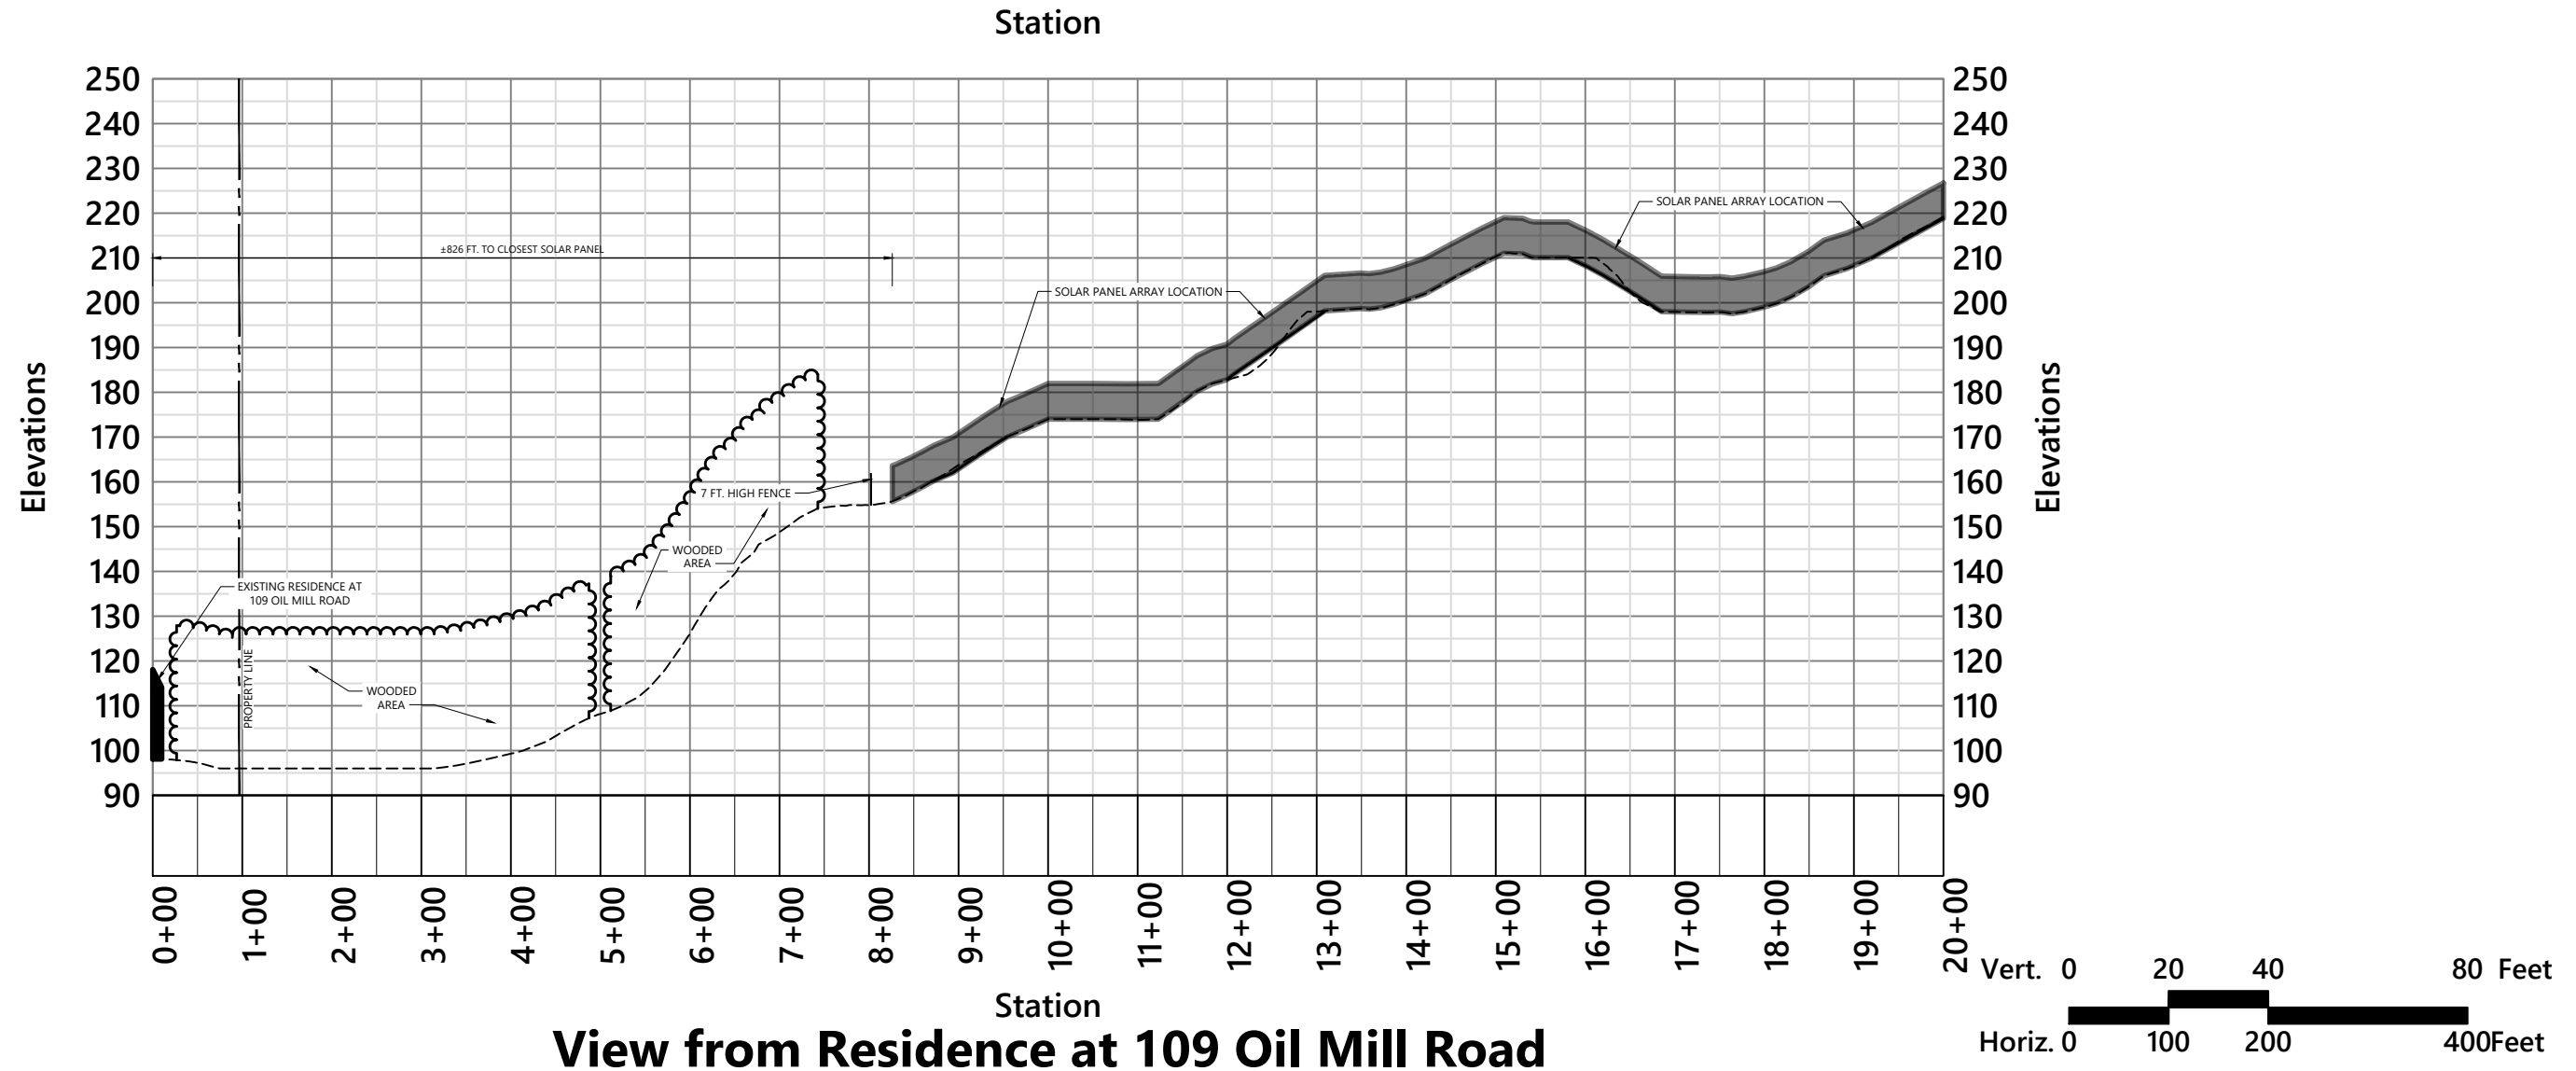

# Visual Impact Study 2

## Photovoltaic Installation

### 117 Oil Mill Road - Waterford, Connecticut

Source:  
 Prepared for:  
 Date: **December 2019**

Figure 8

View from Residence at 109 Oil Mill Road