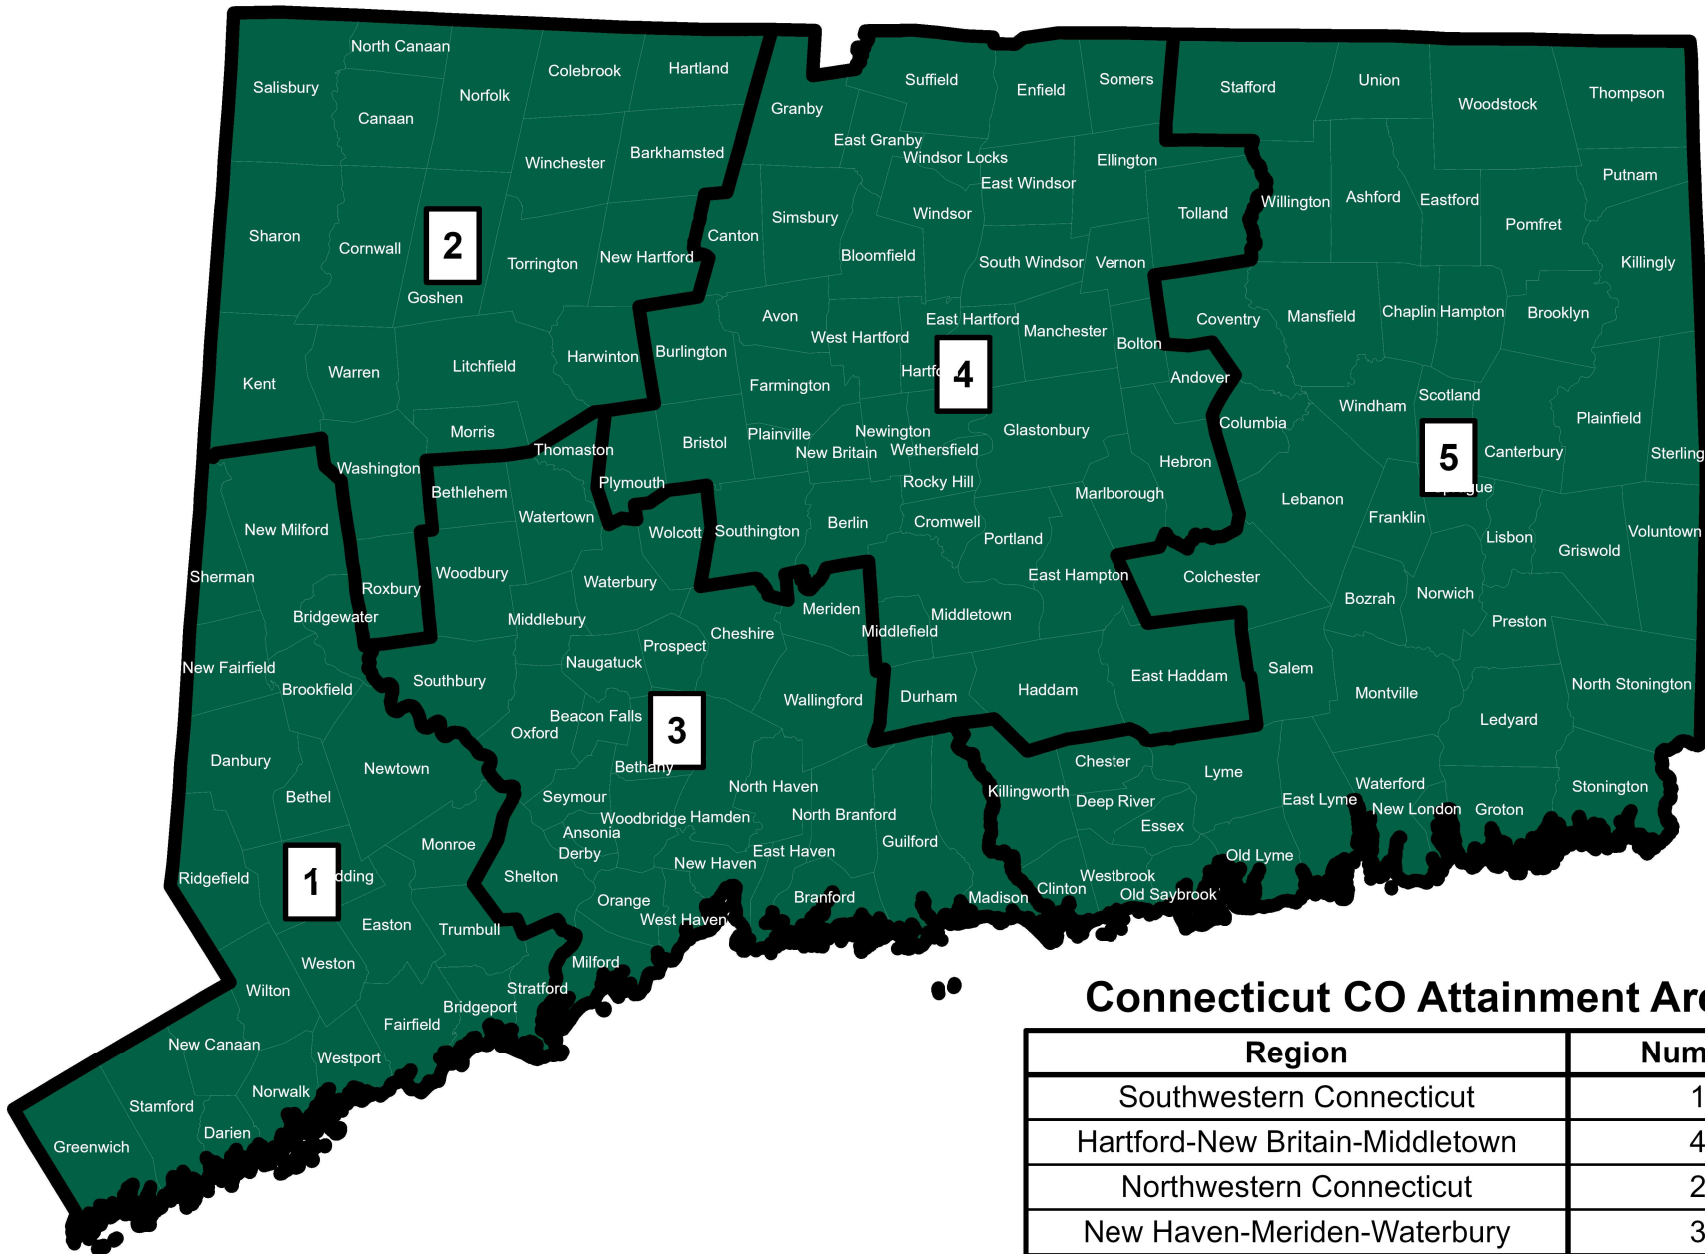

Carbon Monoxide Attainment Areas

Effective Date: May 10th, 2019

Connecticut CO Attainment Areas

Region	Number
Southwestern Connecticut	1
Hartford-New Britain-Middletown	4
Northwestern Connecticut	2
New Haven-Meriden-Waterbury	3
Eastern Connecticut	5