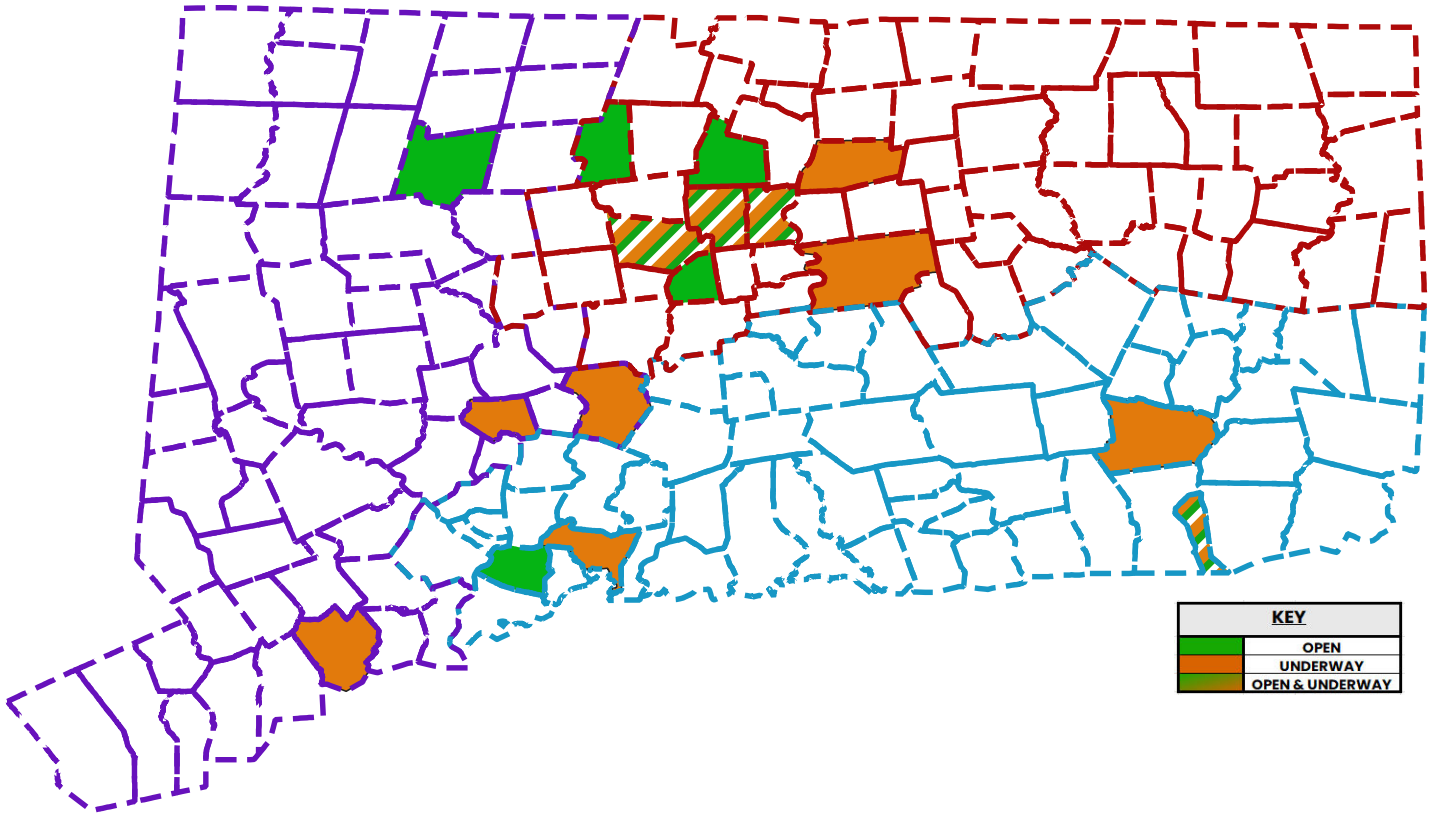

Supportive Housing Developments

As of 04-27-2026

KEY	
	OPEN
	UNDERWAY
	OPEN & UNDERWAY

Status	Region	Development	Town	Provider	Projected Opening	
Open	NR	Lavender Fields	Bloomfield	Favarh	OPEN	NORTH
Open	NR	Bear Woods	Canton	Favarh	OPEN	
Open	NR	Clover Gardens	Hartford	HARC	OPEN	
Open	NR	Troutbrook	West Hartford	CRI	OPEN	
Open	NR	Village at Park River 5	Hartford	Family Support Team	OPEN	
Open	NR	The Ellis Block	New Britain	CCARC	OPEN	
Open	NR	South Road	Farmington	FAVARH	OPEN	
Underway	NR	Railside	Farmington	FAVARH	4/1/2026	
Underway	NR	The Elle	West Hartford	CRI	6/1/2026	
Underway	NR	Nye Rd	Glastonbury	Journey Found	6/1/2027	
Underway	NR	Deming St	South Windsor	MARC Manchester	1/1/2027	
Underway	NR	Village at Park River 6	Hartford	Family Support Team	4/1/2026	
Open	SR	Bayonet Street 1	New London	ARC ECT	OPEN	SOUTH
Open	SR	LaScana of Orange	Orange	Midstate ARC	OPEN	
Underway	SR	West Ridge	New Haven	Midstate ARC	8/15/2026	
Underway	SR	Bayonet Street 2	New London	ARC ECT	OPEN	
Underway	SR	Horizon View	Montville	ARC ECT	TBD	
Open	WR	Riverfront	Torrington	LARC	OPEN	WEST
Underway	WR	Cheshire Highland	Cheshire	Arc of Southington	6/1/2026	
Underway	WR	Parcel B Phase I	Naugatuck	WDLT	10/1/2026	
Underway	WR	Judd Homestead at Russo Estates	Fairfield	STAR	TBD	