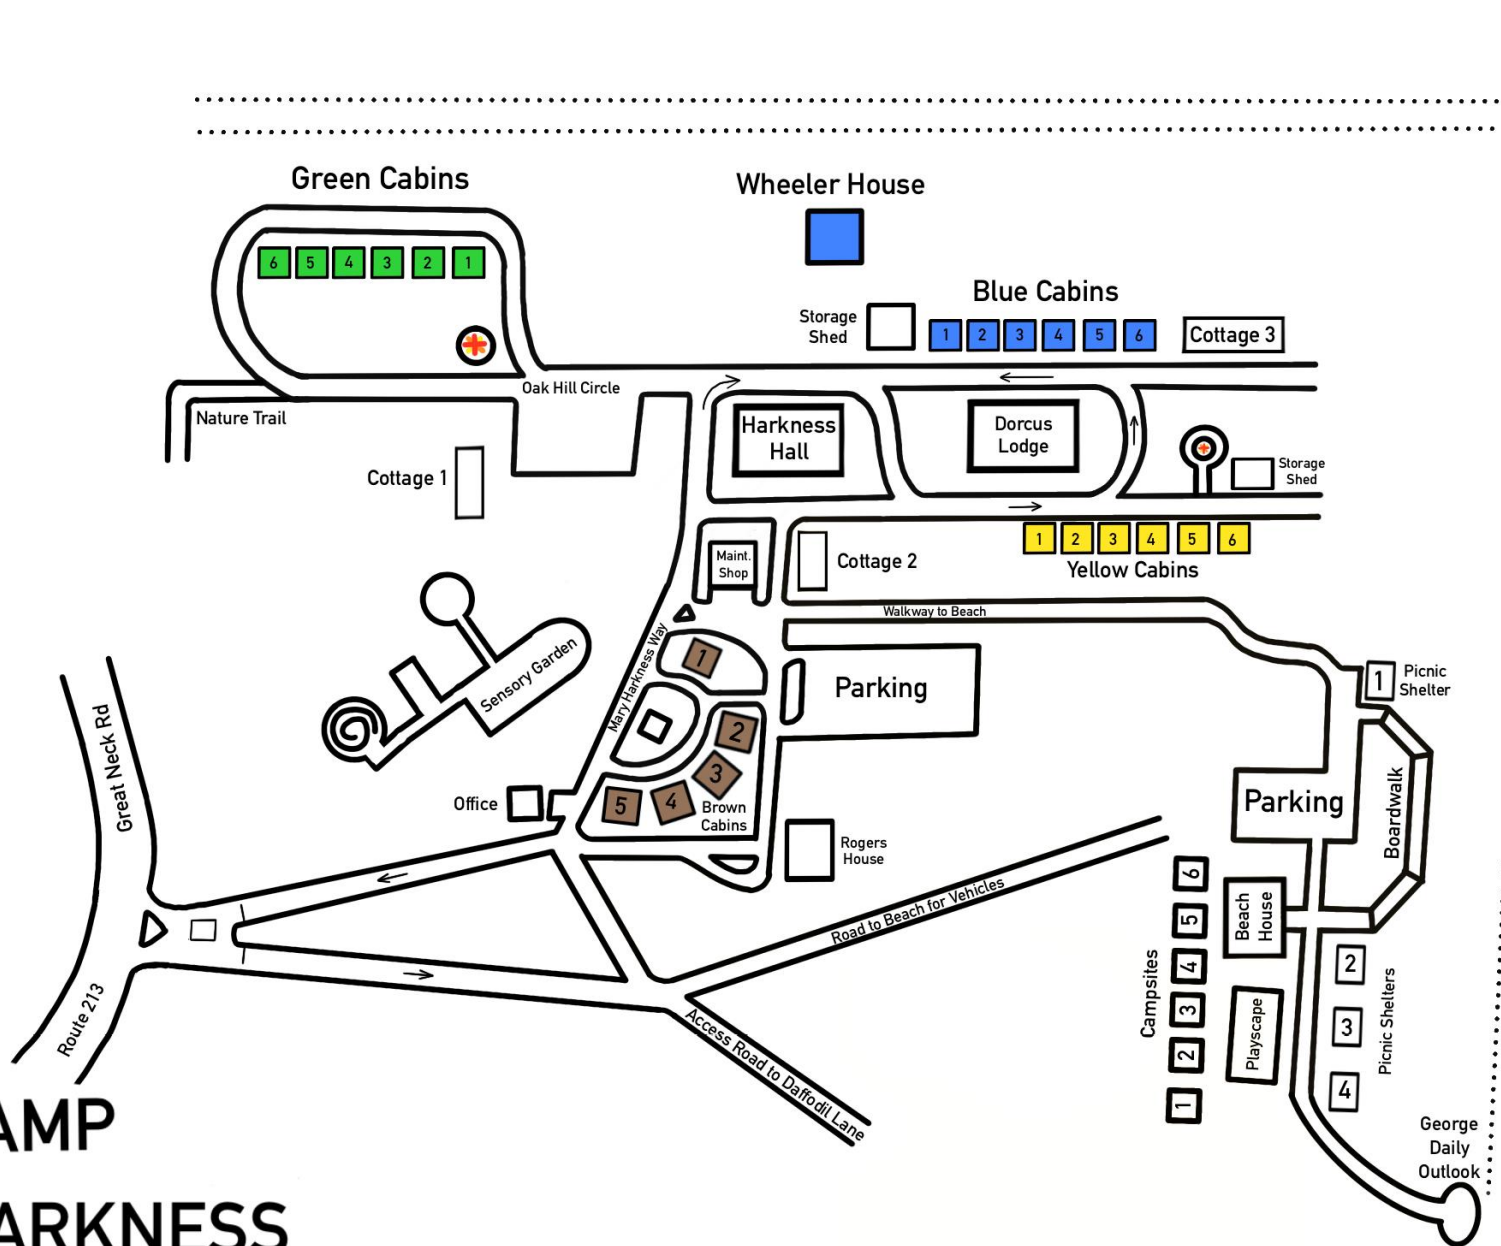

# CAMP HARKNESS

WATERFORD CONNECTICUT

BEACH