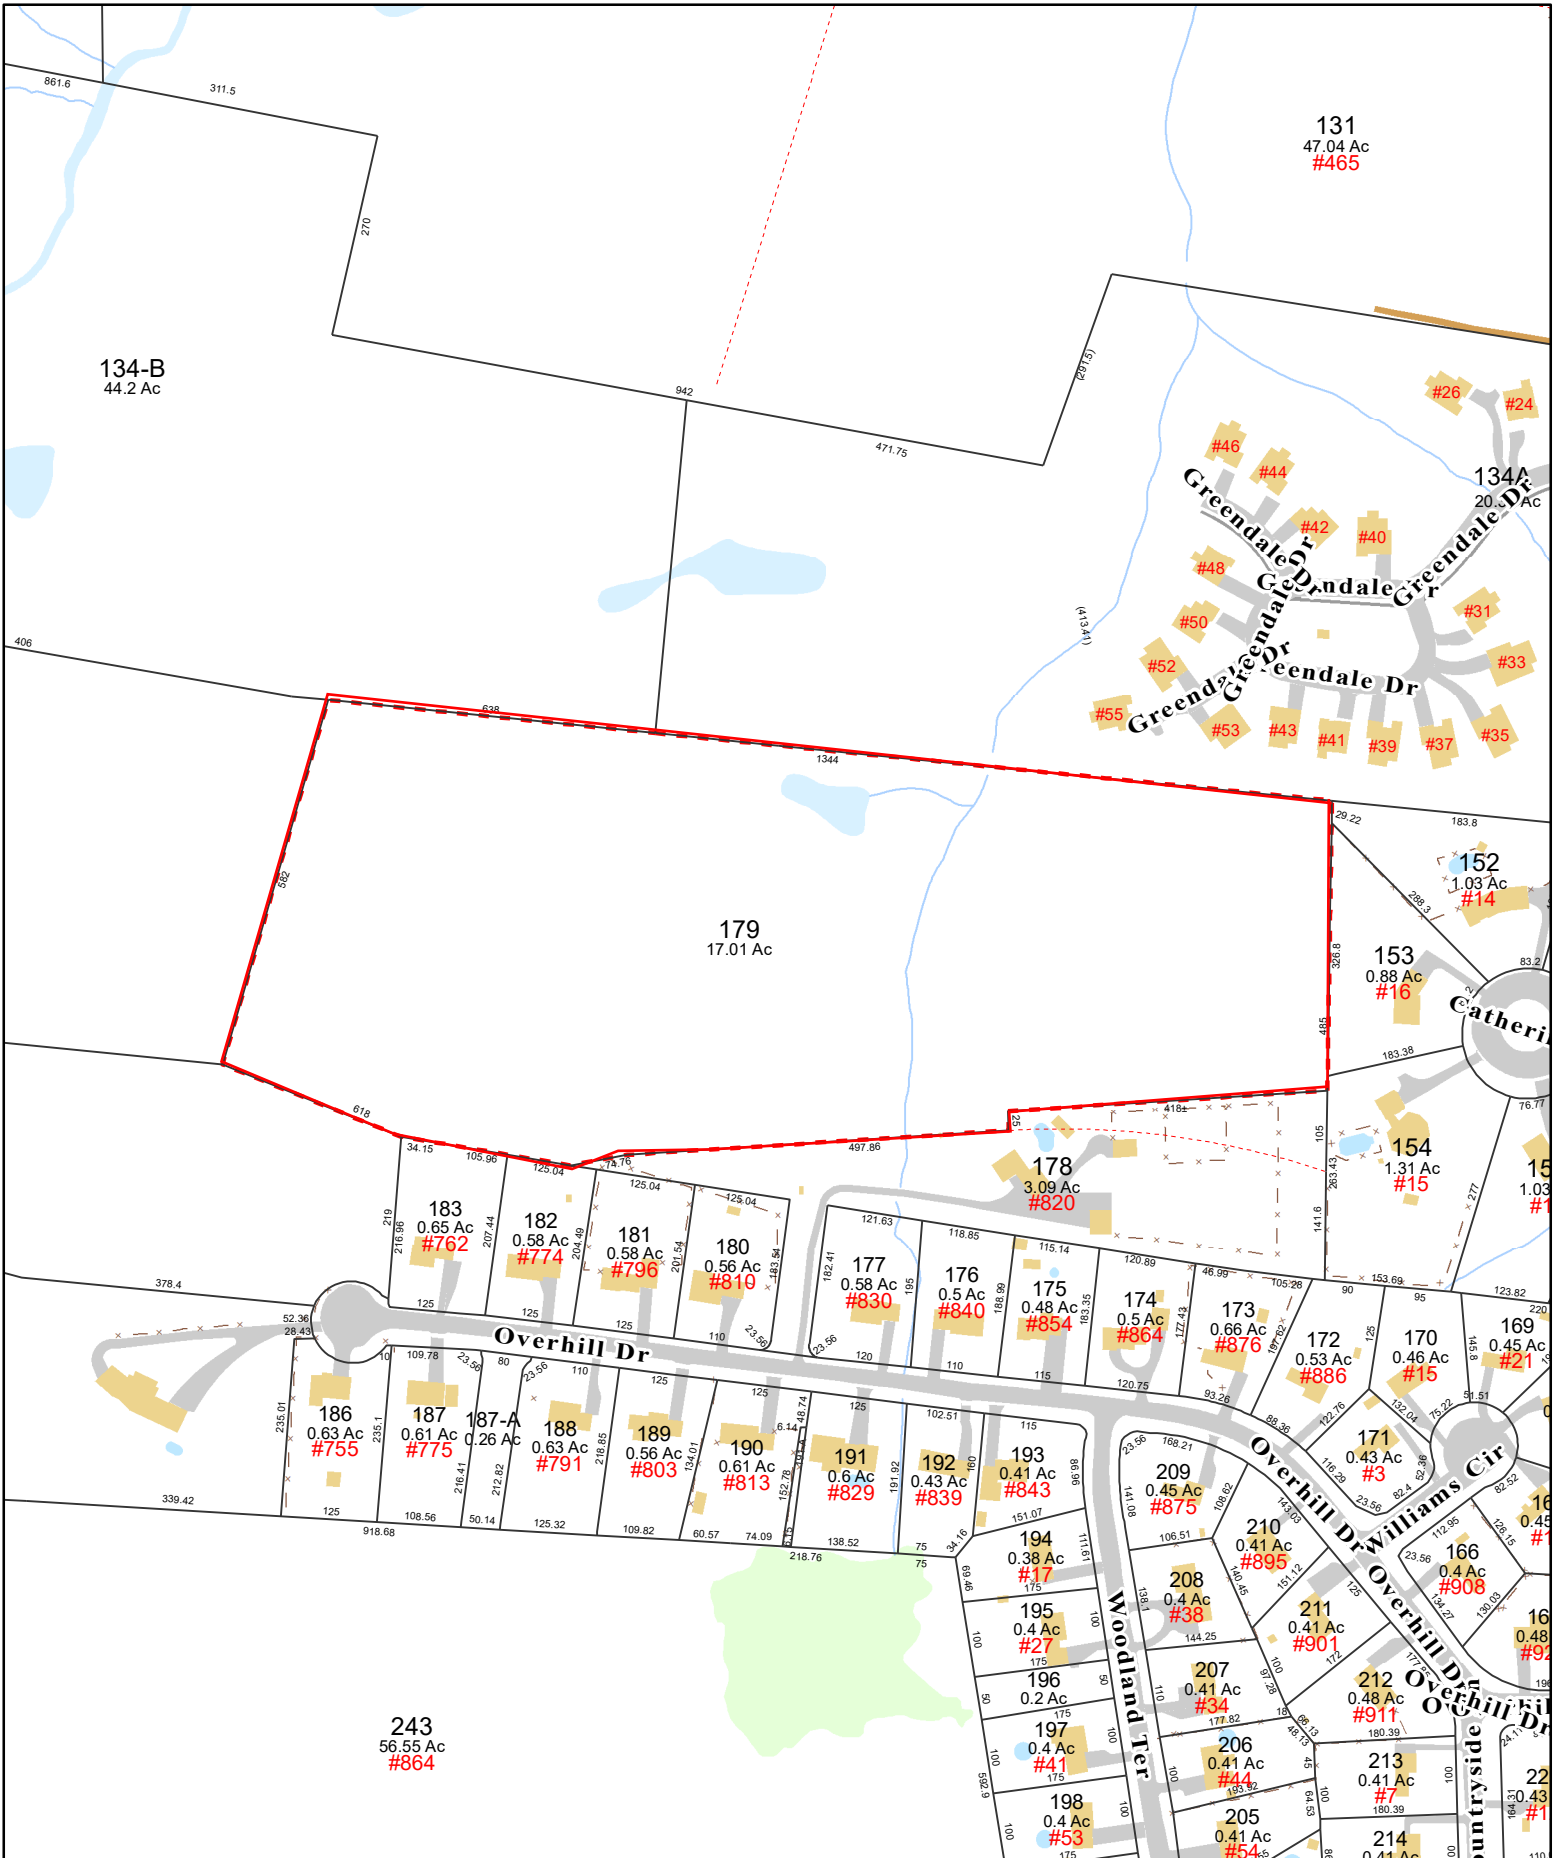

Town of Suffield, Connecticut - Assessment Parcel Map

Parcel: 76H-45-179

Address: EAST ST N

Scale
1:3,000

Map Produced: April 2022
Grand List: October 2021

Disclaimer: This map is for informational purposes only. All information is subject to verification by any user. The Town of Suffield and its mapping contractors assume no legal responsibility for the information contained herein.