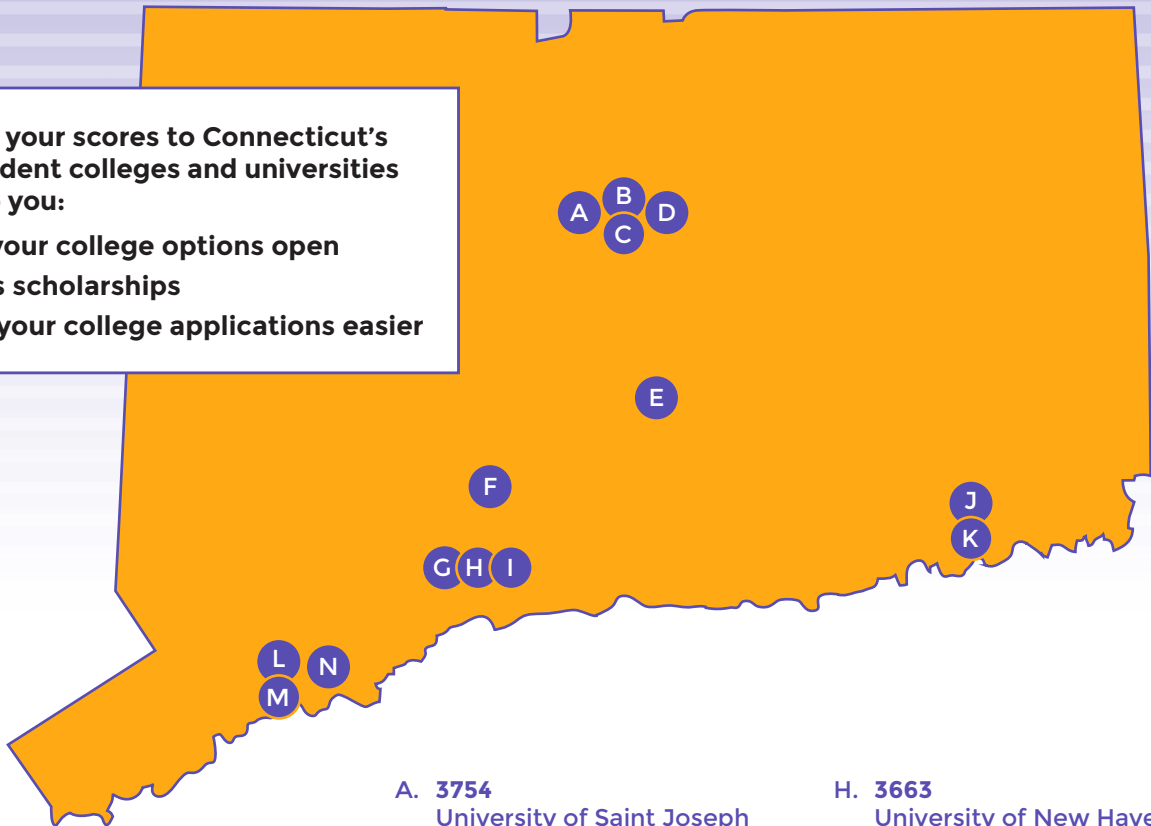

JUNIORS!

As you complete your answer sheet for the Connecticut SAT School Day,

SEND YOUR SCORES

to up to 4 independent colleges & universities FOR FREE!

Sending your scores to Connecticut's independent colleges and universities will help you:

- keep your college options open
- access scholarships
- make your college applications easier

Find all other codes for colleges, universities and scholarships in your **Student Answer Sheet Instructions Booklet.**

Students from low income families get unlimited free score sends through their College Board Account!

A. 3754 University of Saint Joseph	H. 3663 University of New Haven
B. 3899 Trinity College	I. 3987 Yale University
C. 3436 University of Hartford	J. 3284 Connecticut College
D. 5879 Goodwin University	K. 3528 Mitchell College
E. 3959 Wesleyan University	L. 3780 Sacred Heart University
F. 3712 Quinnipiac University	M. 3390 Fairfield University
G. 3001 Albertus Magnus College	N. 3914 University of Bridgeport