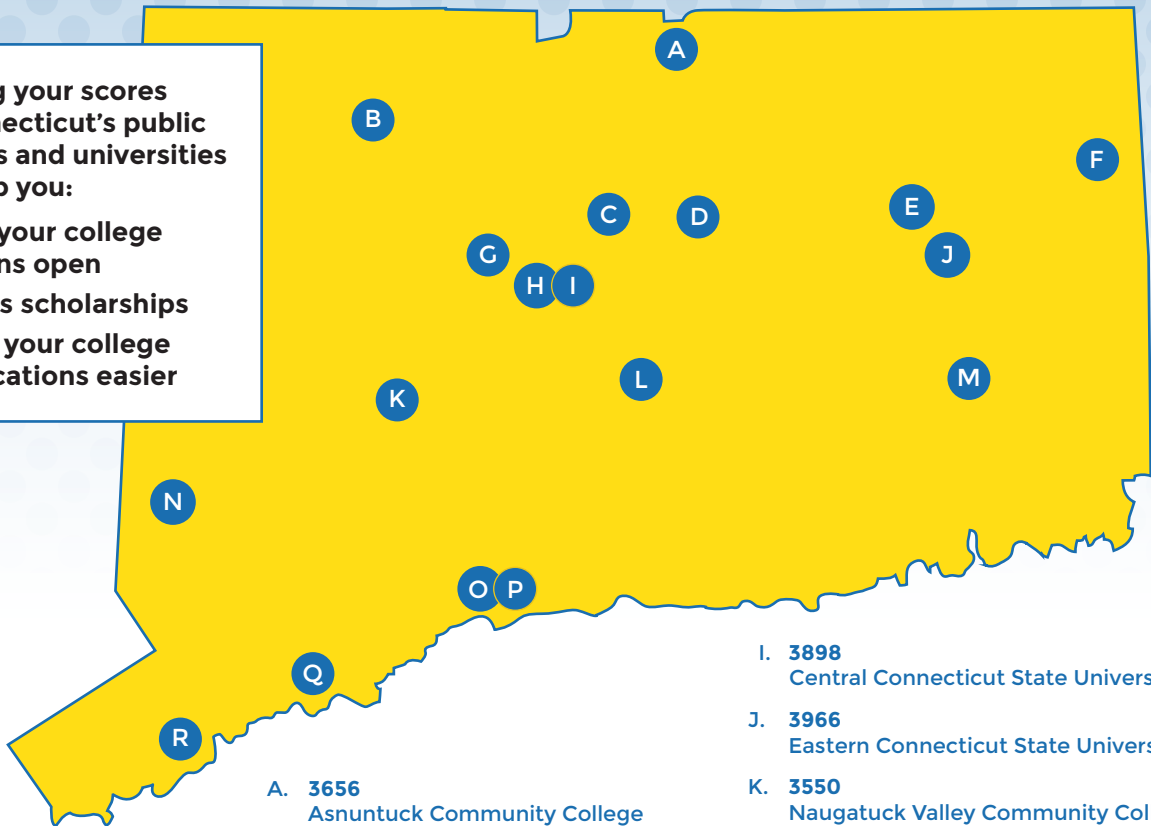

# JUNIORS!

As you complete your answer sheet for the Connecticut SAT School Day, **SEND YOUR SCORES**

to up to 4 public colleges & universities FOR FREE!

Sending your scores to Connecticut's public colleges and universities will help you:

- keep your college options open
- access scholarships
- make your college applications easier

- A. 3656  
Asnuntuck Community College
- B. 3652  
Northwestern Community College
- C. 3421  
Capital Community College
- D. 3544  
Manchester Community College
- E. 3915  
University of Connecticut
- F. 3716  
Quinebaug Valley Community College
- G. 3897  
Tunxis Community College
- H. 0870  
Charter Oak State College

- I. 3898  
Central Connecticut State University
- J. 3966  
Eastern Connecticut State University
- K. 3550  
Naugatuck Valley Community College
- L. 3551  
Middlesex Community College
- M. 3558  
Three Rivers Community College
- N. 3350  
Western Connecticut State University
- O. 3425  
Gateway Community College
- P. 3662  
Southern Connecticut State University
- Q. 3446  
Housatonic Community College
- R. 3677  
Norwalk Community College

## SEND YOUR SCORES

to up to 4 independent colleges & universities FOR FREE!

**Sending your scores to Connecticut's independent colleges and universities will help you:**

- keep your college options open
- access scholarships
- make your college applications easier