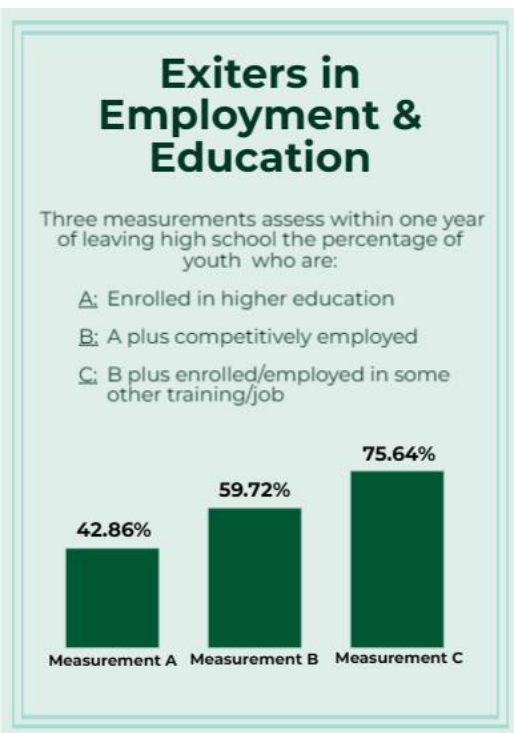

Connecticut 2023 Indicator 14: Post-School Outcome Survey (PSOS) Results

2021-22 School Year Exiters of Special Education Services

Big Picture

* Indicates use of data suppression to protect personally identifiable information.
 The State of Connecticut Department of Education is an affirmative action/equal opportunity employer.