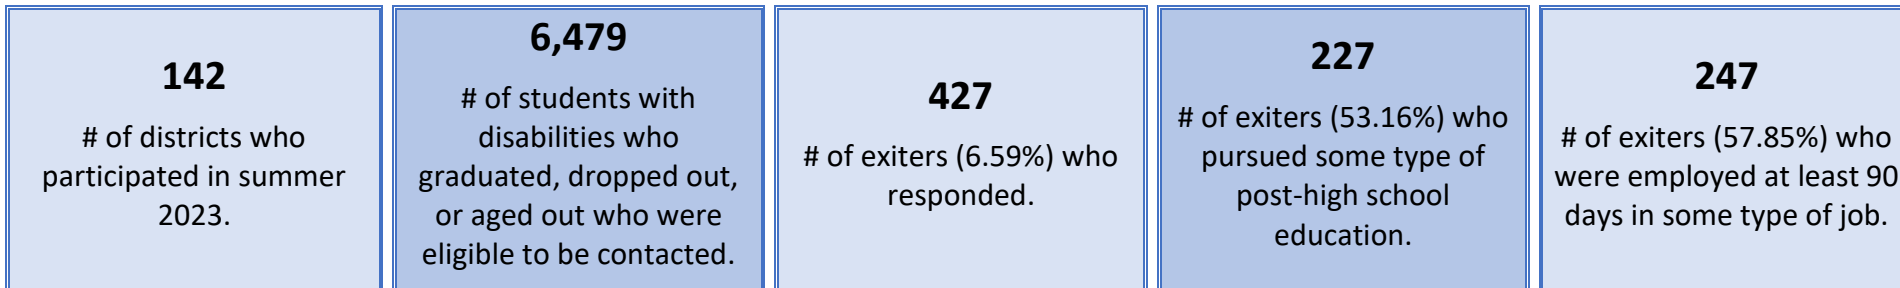

Connecticut 2023 Indicator 14: Post-School Outcome Survey (PSOS) Results

2021-22 School Year Exiters of Special Education Services

Big Picture

* Indicates use of data suppression to protect personally identifiable information.
 The State of Connecticut Department of Education is an affirmative action/equal opportunity employer.