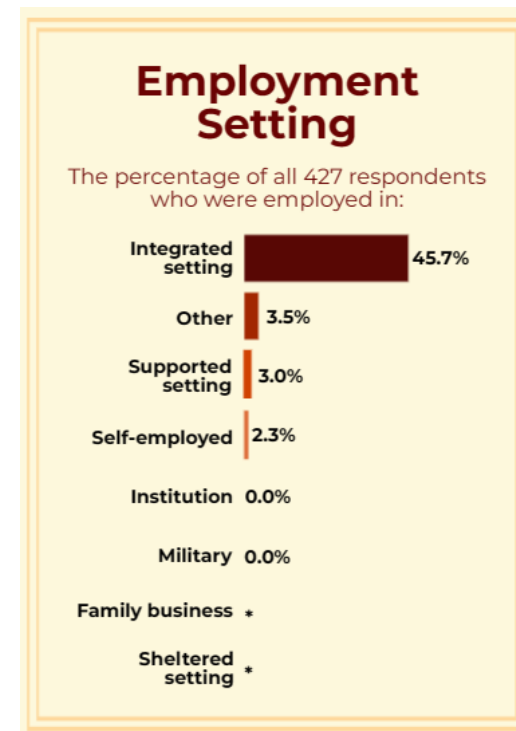

Connecticut 2023 Indicator 14: Post-School Outcome Survey (PSOS) Results

2021-22 School Year Exiters of Special Education Services

Big Picture

* Indicates use of data suppression to protect personally identifiable information.
 The State of Connecticut Department of Education is an affirmative action/equal opportunity employer.