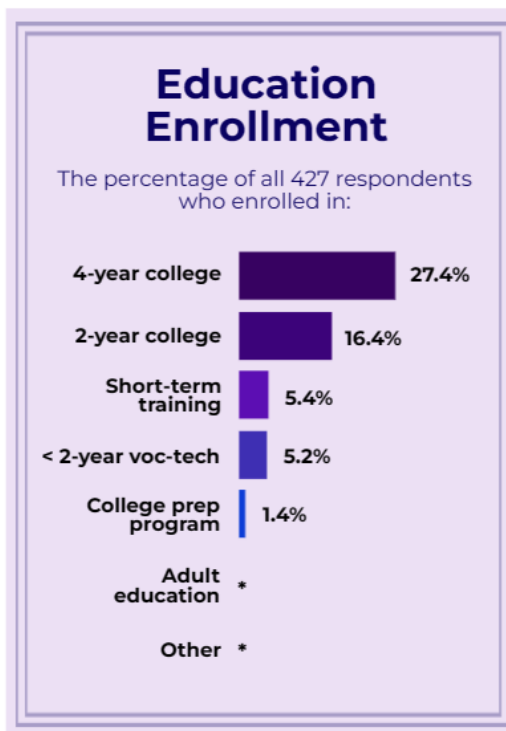

Connecticut 2023 Indicator 14: Post-School Outcome Survey (PSOS) Results

2021-22 School Year Exiters of Special Education Services

Big Picture

* Indicates use of data suppression to protect personally identifiable information.
 The State of Connecticut Department of Education is an affirmative action/equal opportunity employer.