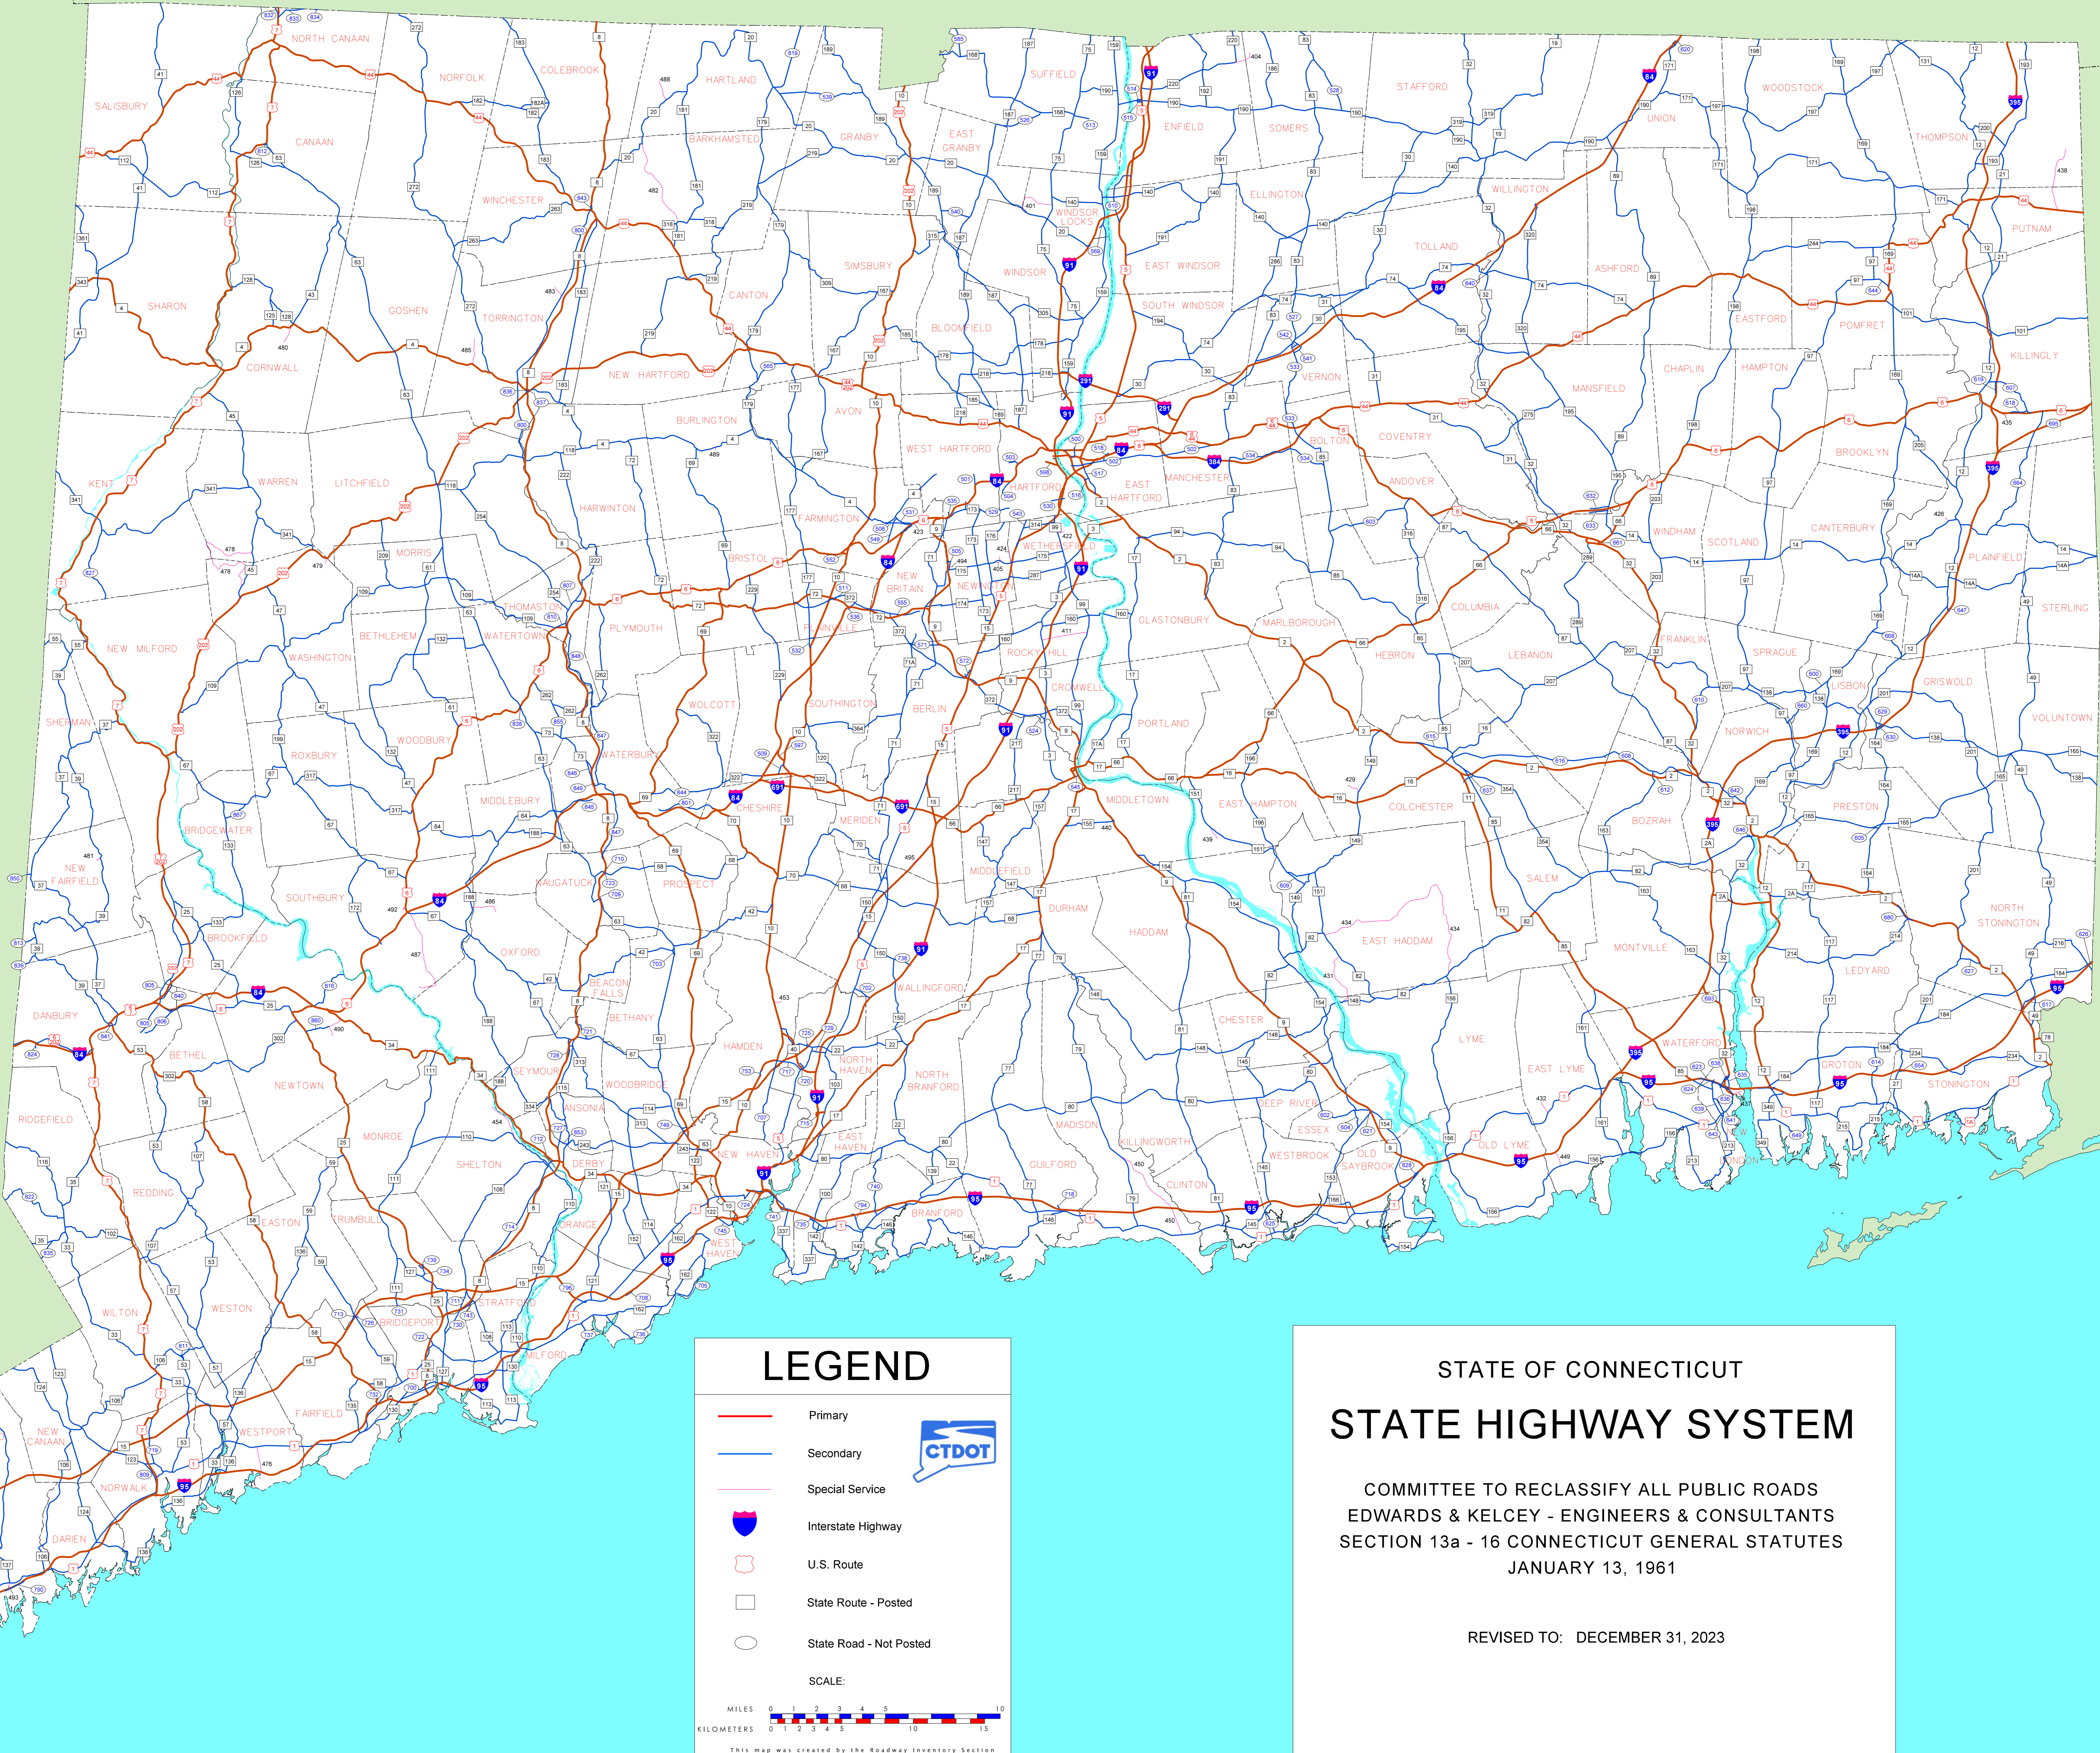

MASSACHUSETTS

NEW YORK

RHODE ISLAND

LEGEND

- Primary
- Secondary
- Special Service
- Interstate Highway
- U.S. Route
- State Route - Posted
- State Road - Not Posted

STATE OF CONNECTICUT STATE HIGHWAY SYSTEM

COMMITTEE TO RECLASSIFY ALL PUBLIC ROADS
EDWARDS & KELCEY - ENGINEERS & CONSULTANTS
SECTION 13a - 16 CONNECTICUT GENERAL STATUTES
JANUARY 13, 1961

REVISED TO: DECEMBER 31, 2023