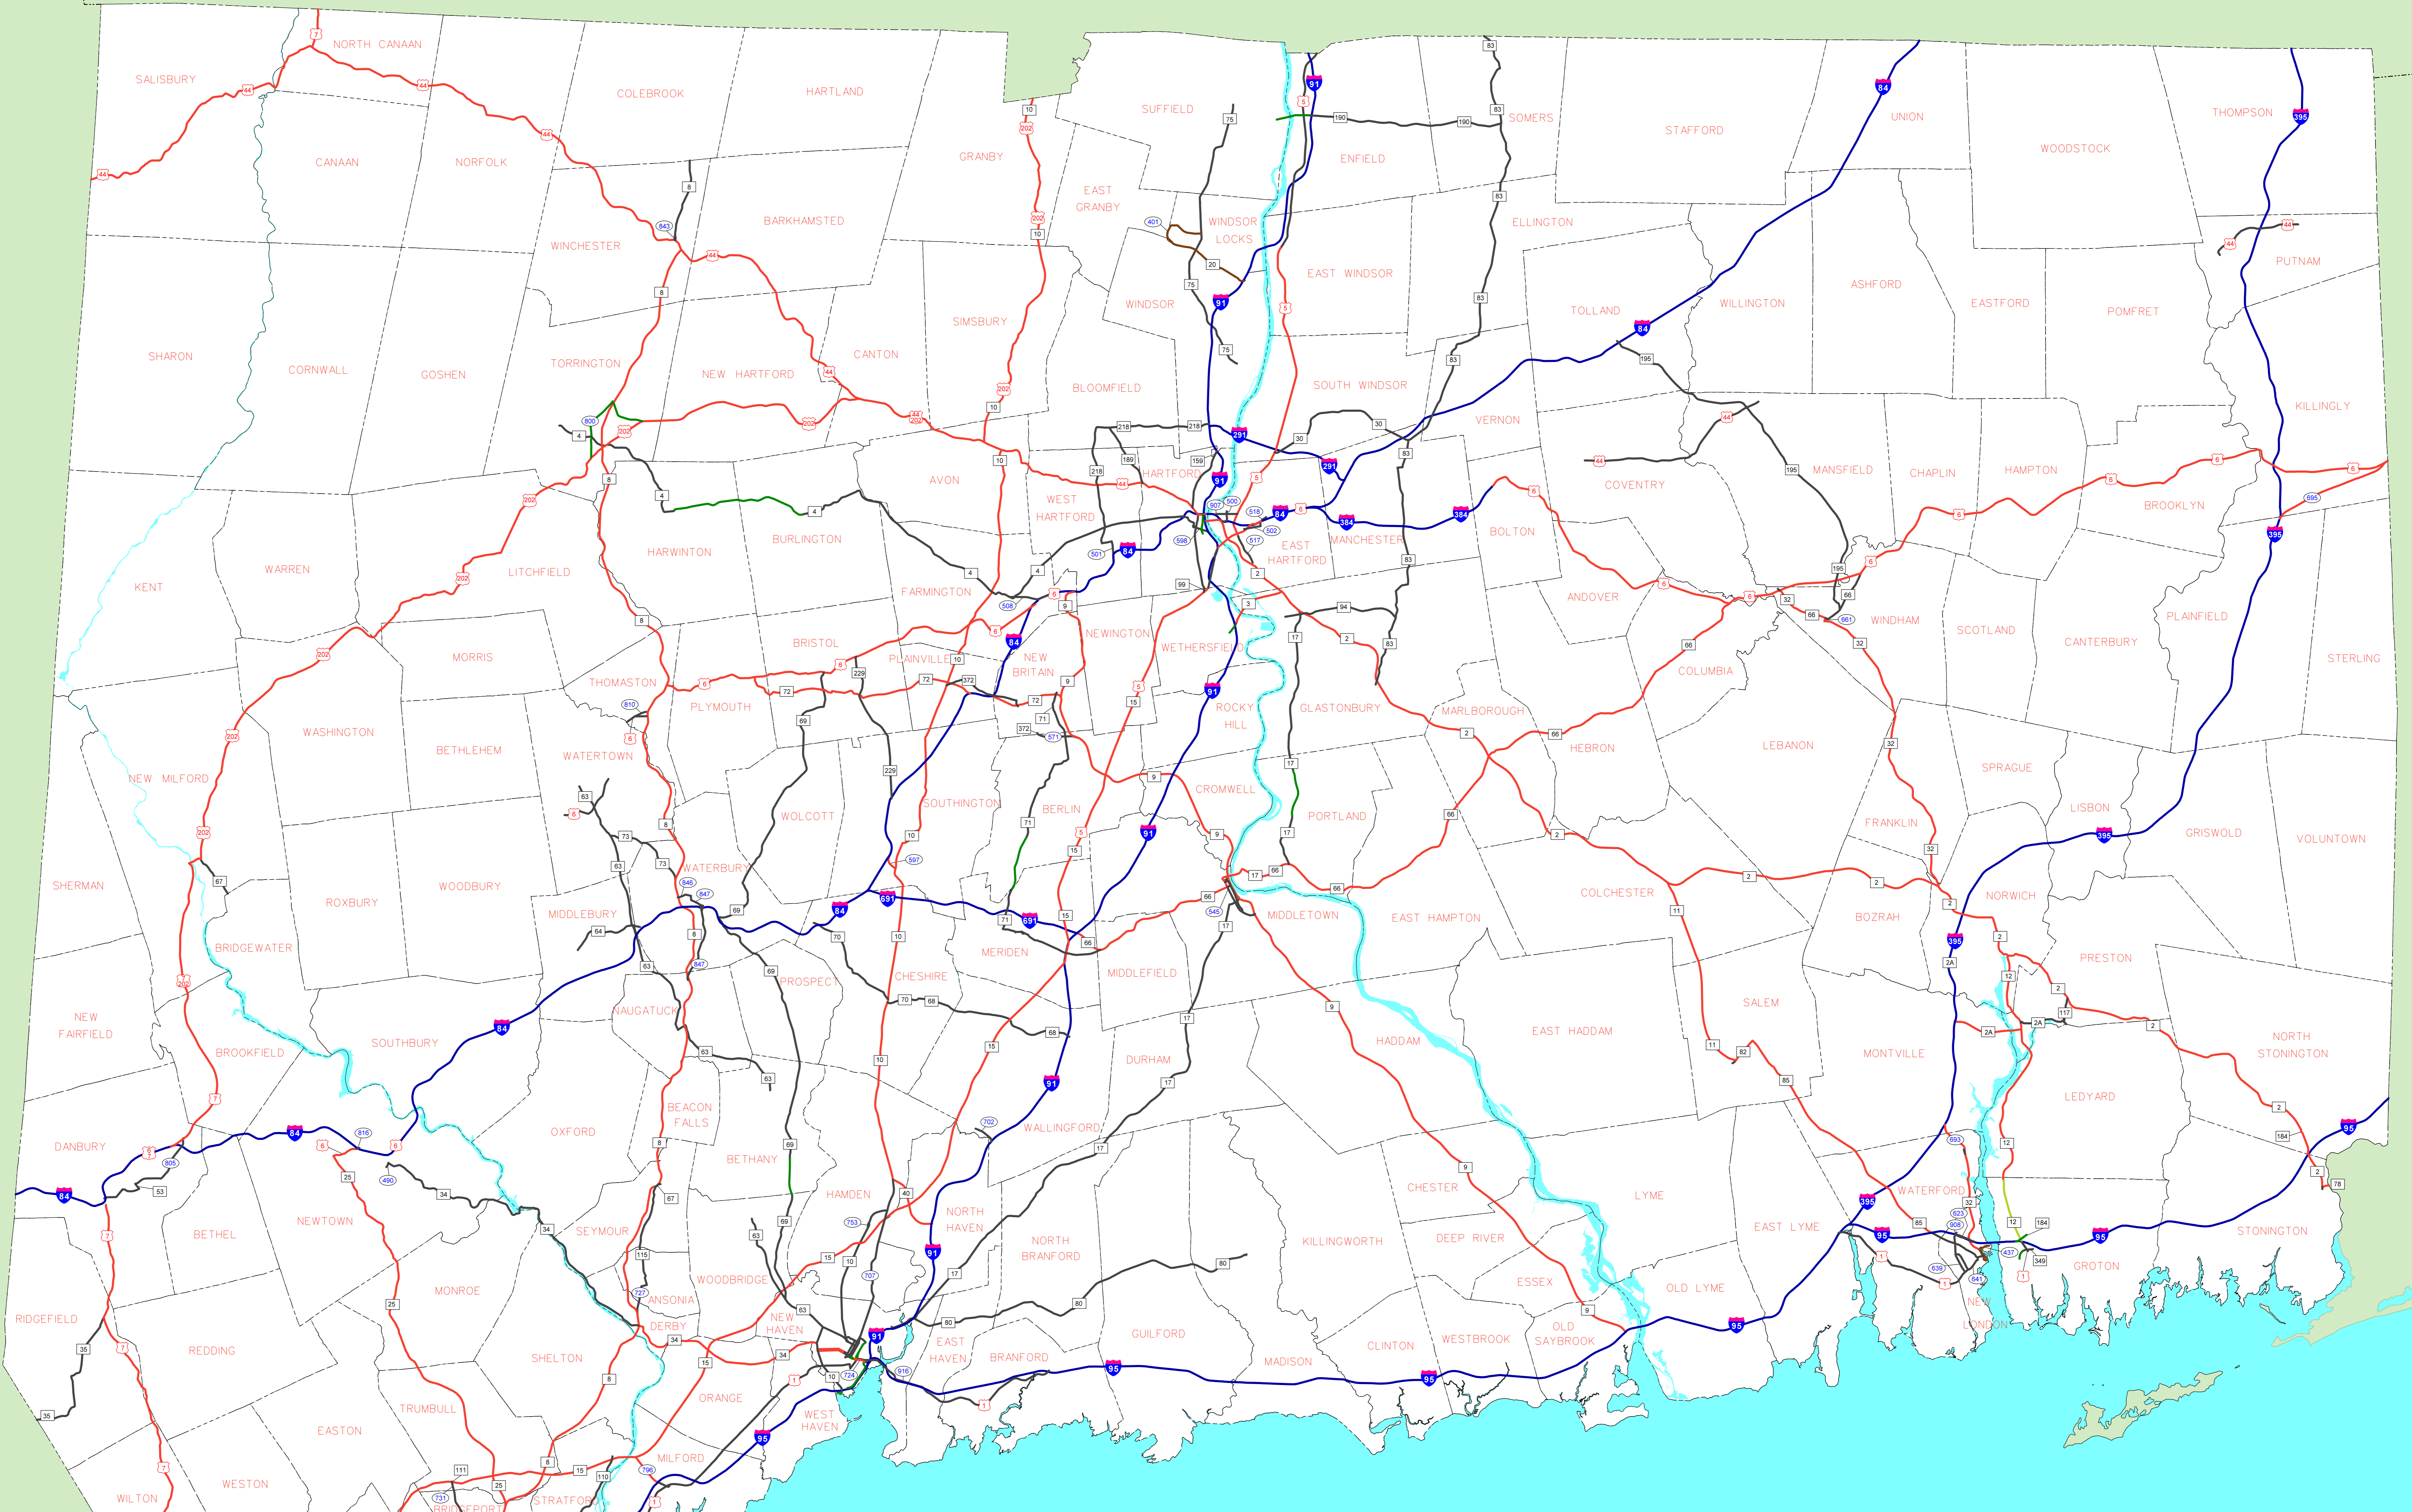

MASSACHUSETTS

NEW YORK

RHODE ISLAND

LEGEND

- Eisenhower Interstate System
- Other NHS Routes (Before 2012)
- Major STRAHNET Connector
- Intermodal Connector
- MAP-21 Principal Arterials (Added 2012)
- Added 2013 to 2023
- Interstate Highway
- U.S. Route
- State Route - Posted
- State Road - Not Posted

STATE OF CONNECTICUT

NATIONAL HIGHWAY SYSTEM

REVISED TO: DECEMBER 31, 2023