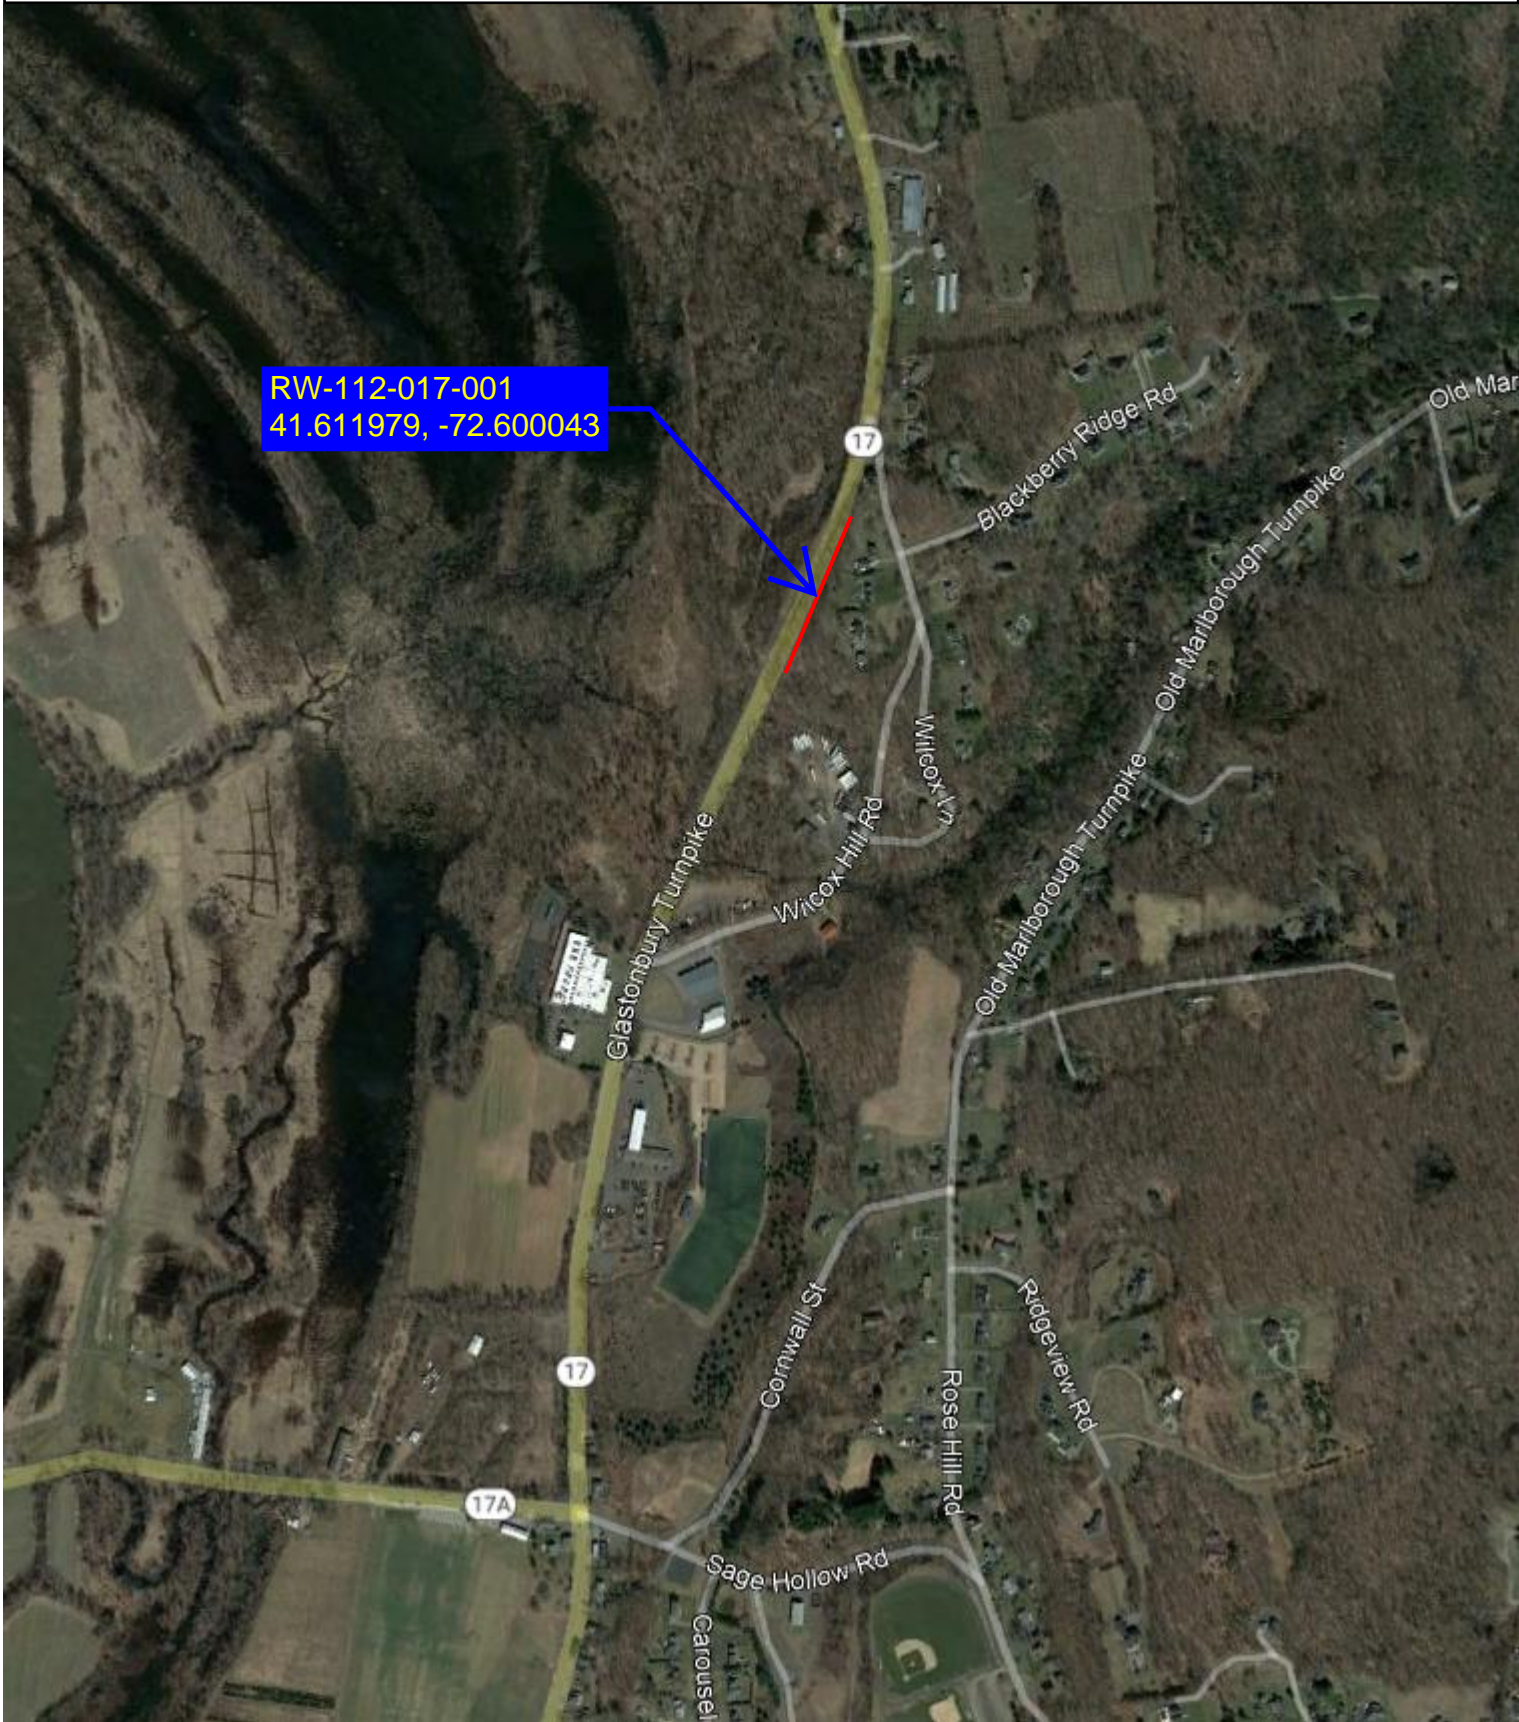

DETAILED AERIAL MAP

PROJECT NO. 0172-0529

REMOVAL OF RW-108-012-001 ON ROUTE 12 IN PLAINFIELD

SITE NO. 1
LOCATION MAP
PLAINFIELD,
CONNECTICUT

Created: September 2023

DETAILED AERIAL MAP

PROJECT NO. 0172-0529

REPLACEMENT OF RW-112-017-001 ON ROUTE 17 IN PORTLAND

RW-112-017-001
41.611979, -72.600043

SITE NO. 2
LOCATION MAP
PORTLAND,
CONNECTICUT

Created: September 2023

Scale

2000 ft

DETAILED AERIAL MAP

PROJECT NO. 0172-0529

REMOVAL OF RW-163-203-001 ON ROUTE 203 IN WINDHAM

RW-163-203-001
41.6885646, -72.1591161

**SITE NO. 3
LOCATION MAP
WINDHAM,
CONNECTICUT**

Created: September 2023

0 ft

Scale

2000 ft