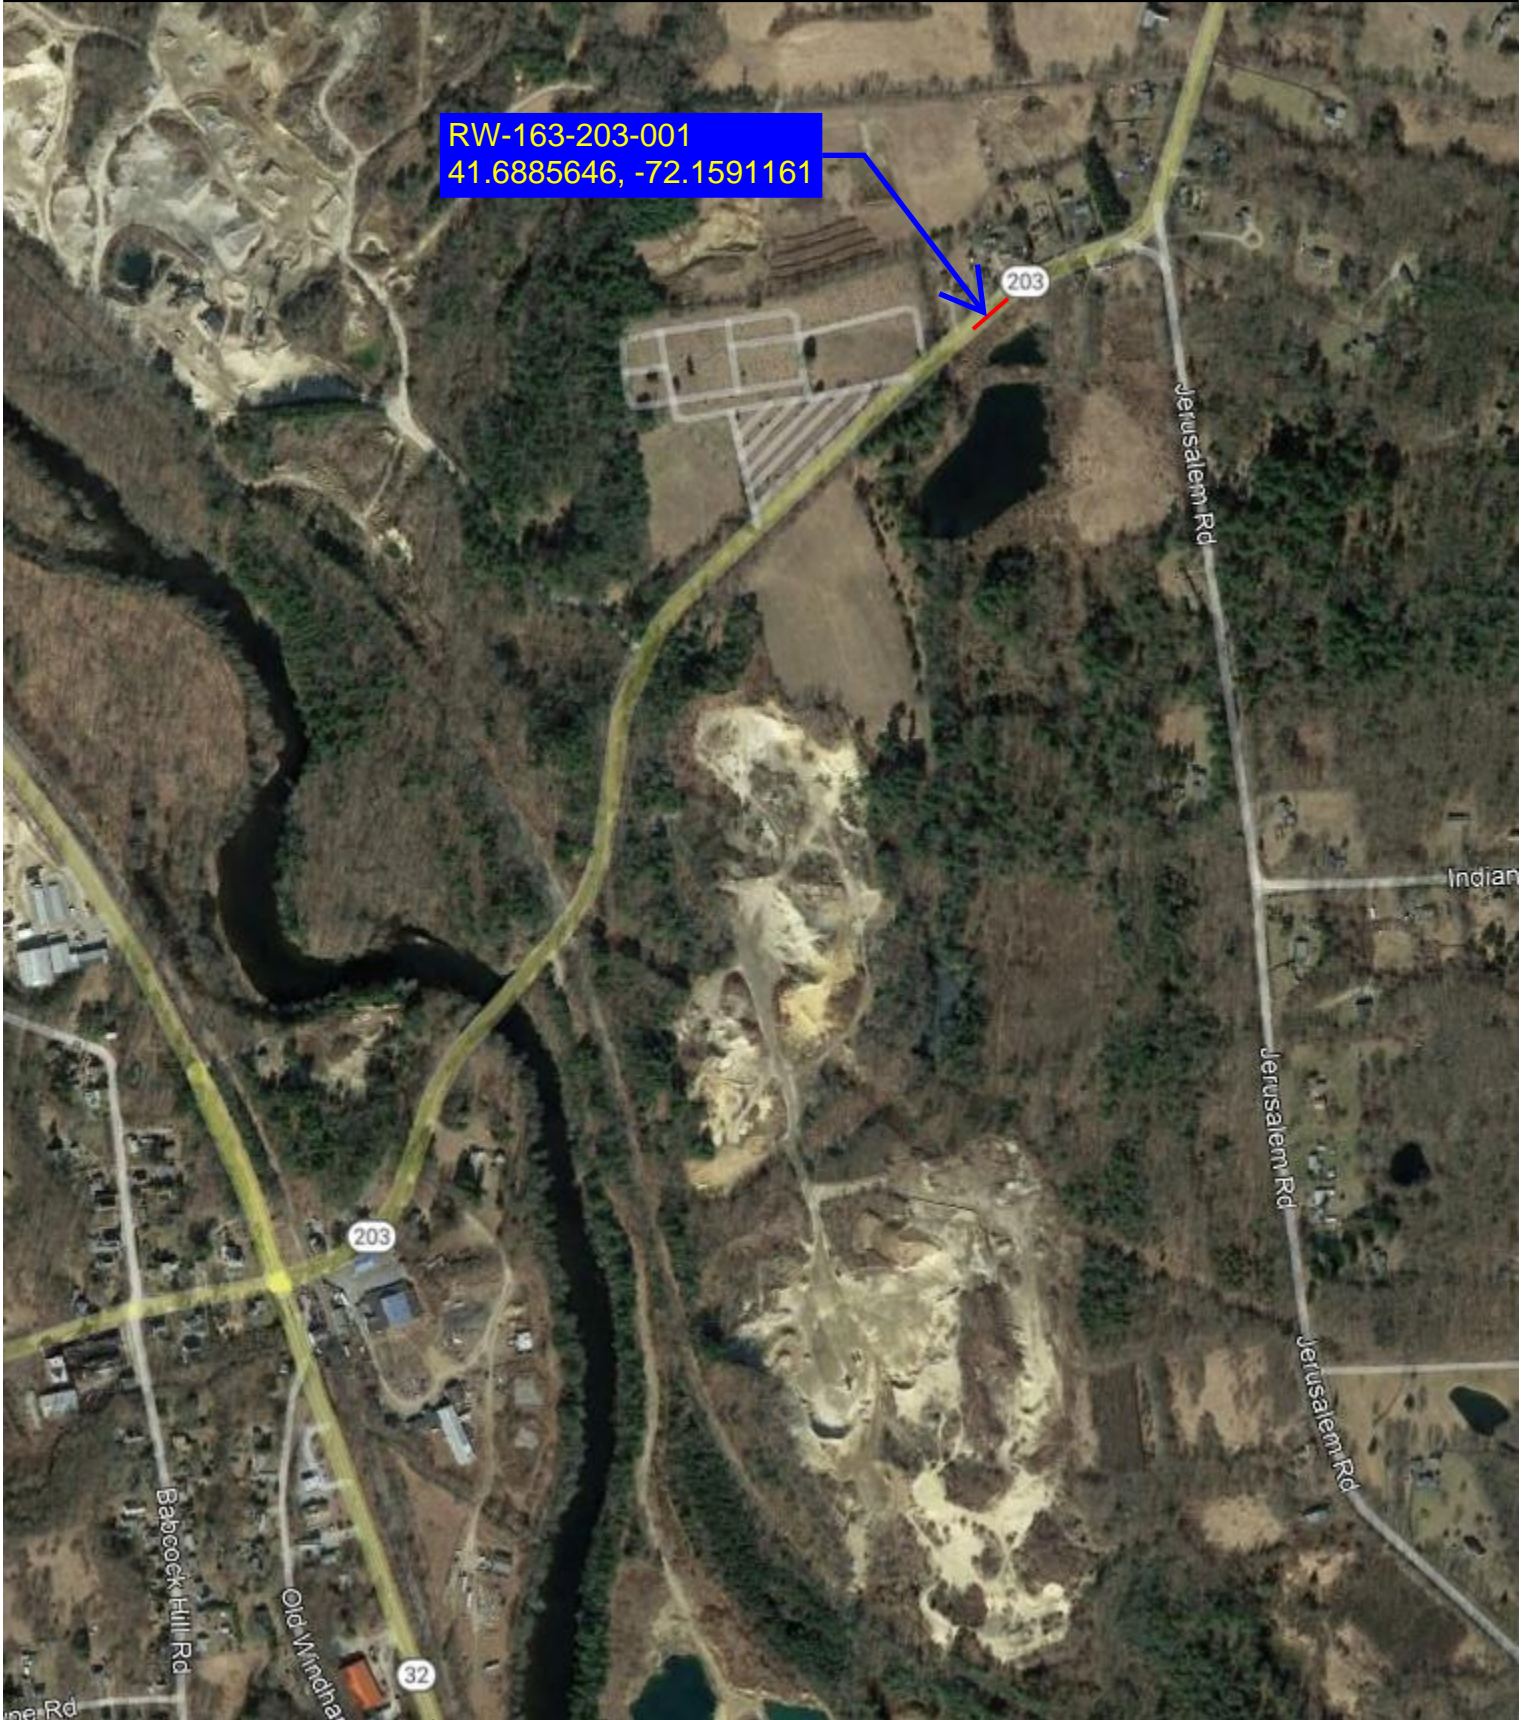

DETAILED AERIAL MAP

PROJECT NO. 0172-0529

REMOVAL OF RW-108-012-001 ON ROUTE 12 IN PLAINFIELD

SITE NO. 1
LOCATION MAP
PLAINFIELD,
CONNECTICUT

Created: September 2023

DETAILED AERIAL MAP

PROJECT NO. 0172-0529

REPLACEMENT OF RW-112-017-001 ON ROUTE 17 IN PORTLAND

RW-112-017-001
41.611979, -72.600043

SITE NO. 2
LOCATION MAP
PORTLAND,
CONNECTICUT

Created: September 2023

Scale

2000 ft

DETAILED AERIAL MAP

PROJECT NO. 0172-0529

REMOVAL OF RW-163-203-001 ON ROUTE 203 IN WINDHAM

RW-163-203-001
41.6885646, -72.1591161

**SITE NO. 3
LOCATION MAP
WINDHAM,
CONNECTICUT**

Created: September 2023

0 ft

Scale

2000 ft