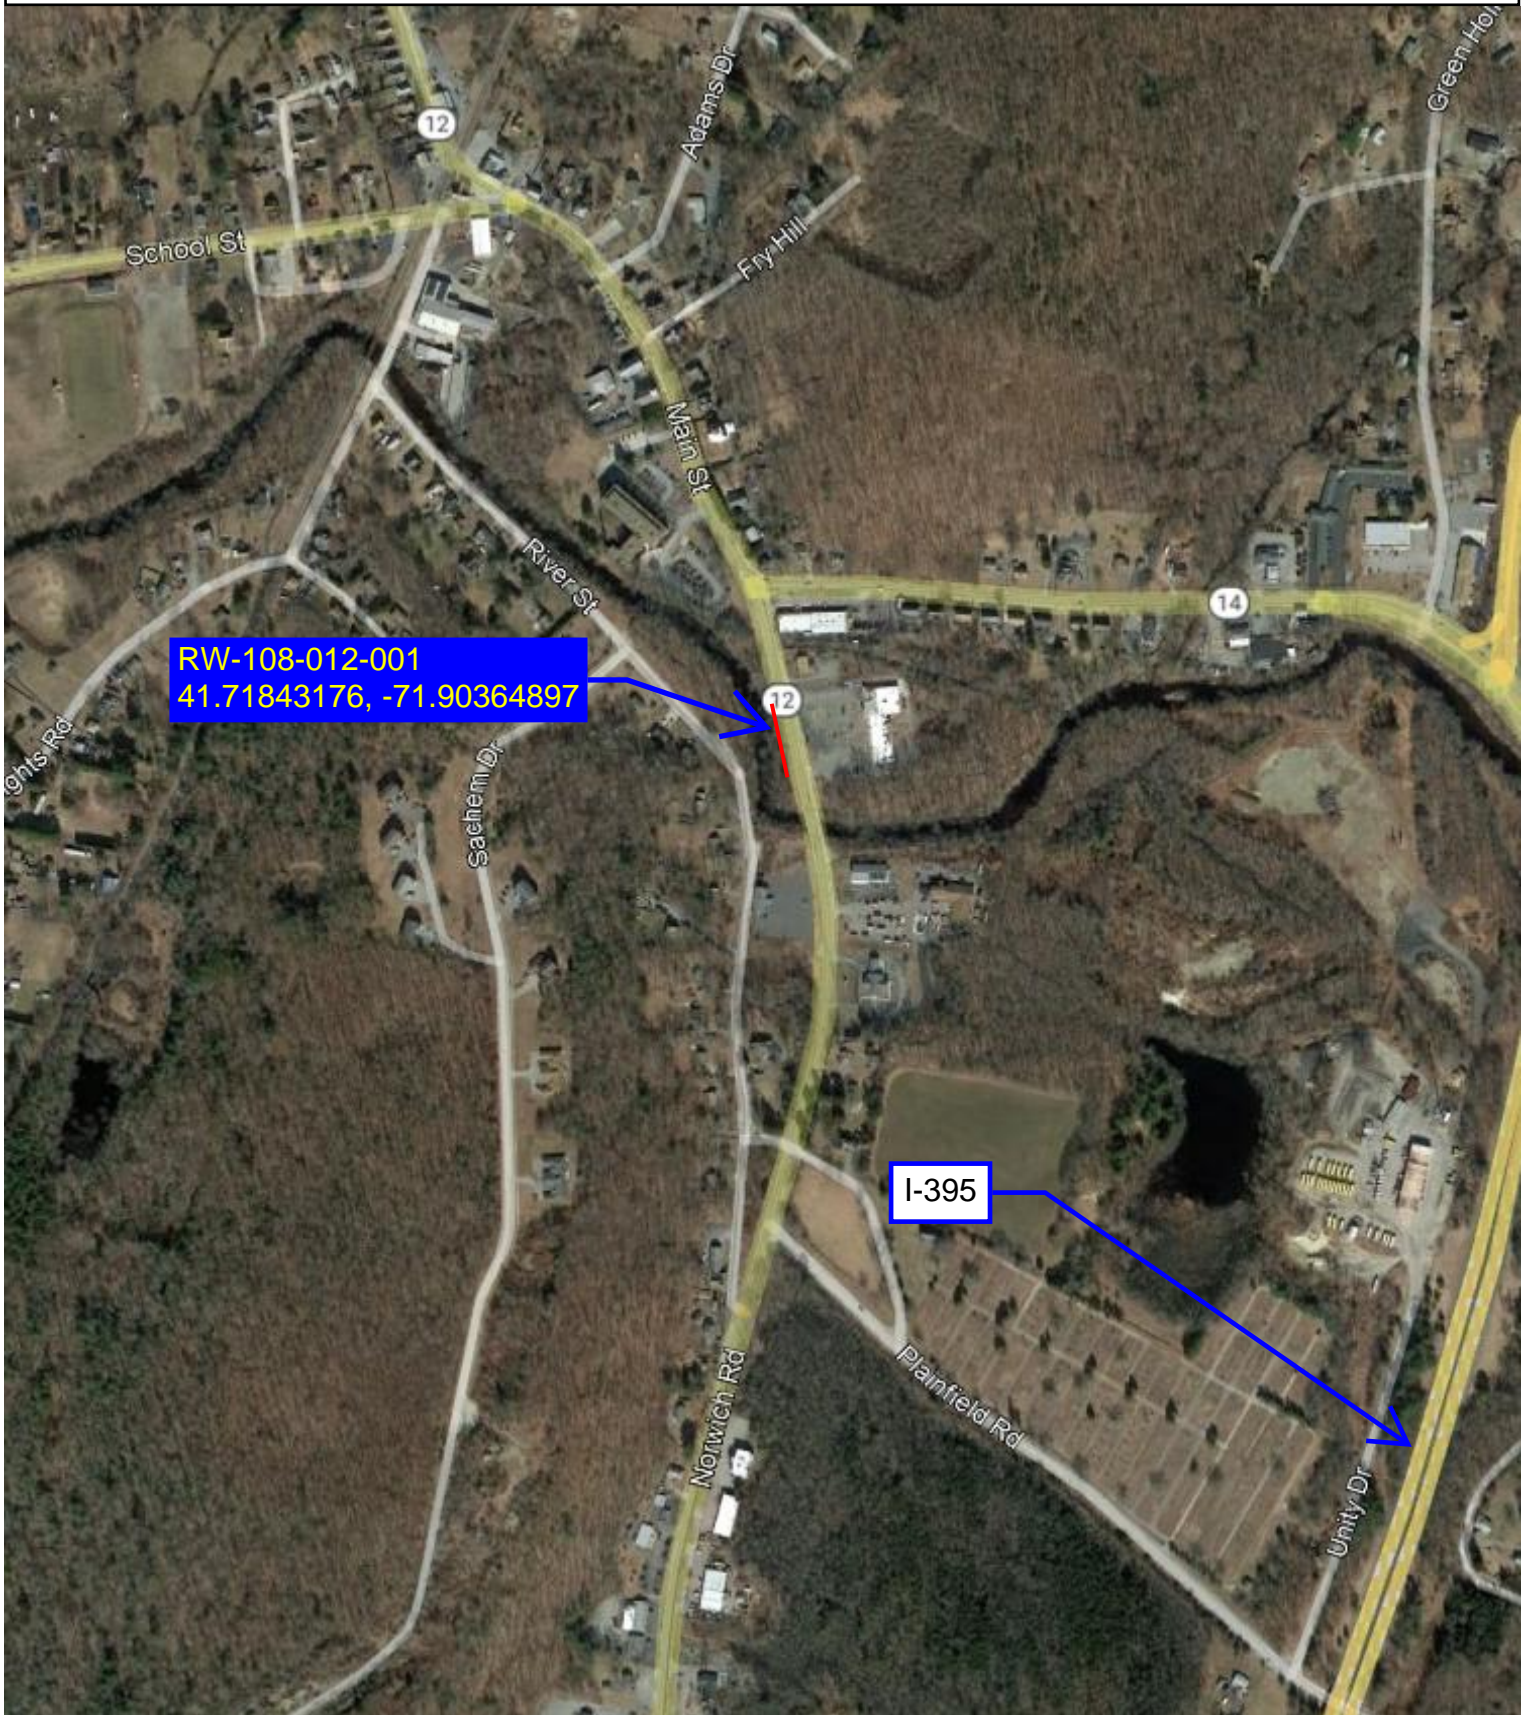

DETAILED AERIAL MAP

PROJECT NO. 0172-0529

REMOVAL OF RW-108-012-001 ON ROUTE 12 IN PLAINFIELD

SITE NO. 1
LOCATION MAP
PLAINFIELD,
CONNECTICUT

Created: September 2023

DETAILED AERIAL MAP

PROJECT NO. 0172-0529

REPLACEMENT OF RW-112-017-001 ON ROUTE 17 IN PORTLAND

RW-112-017-001
41.611979, -72.600043

SITE NO. 2
LOCATION MAP
PORTLAND,
CONNECTICUT

Created: September 2023

Scale

2000 ft

DETAILED AERIAL MAP

PROJECT NO. 0172-0529

REMOVAL OF RW-163-203-001 ON ROUTE 203 IN WINDHAM

RW-163-203-001
41.6885646, -72.1591161

**SITE NO. 3
LOCATION MAP
WINDHAM,
CONNECTICUT**

Created: September 2023

0 ft

Scale

2000 ft