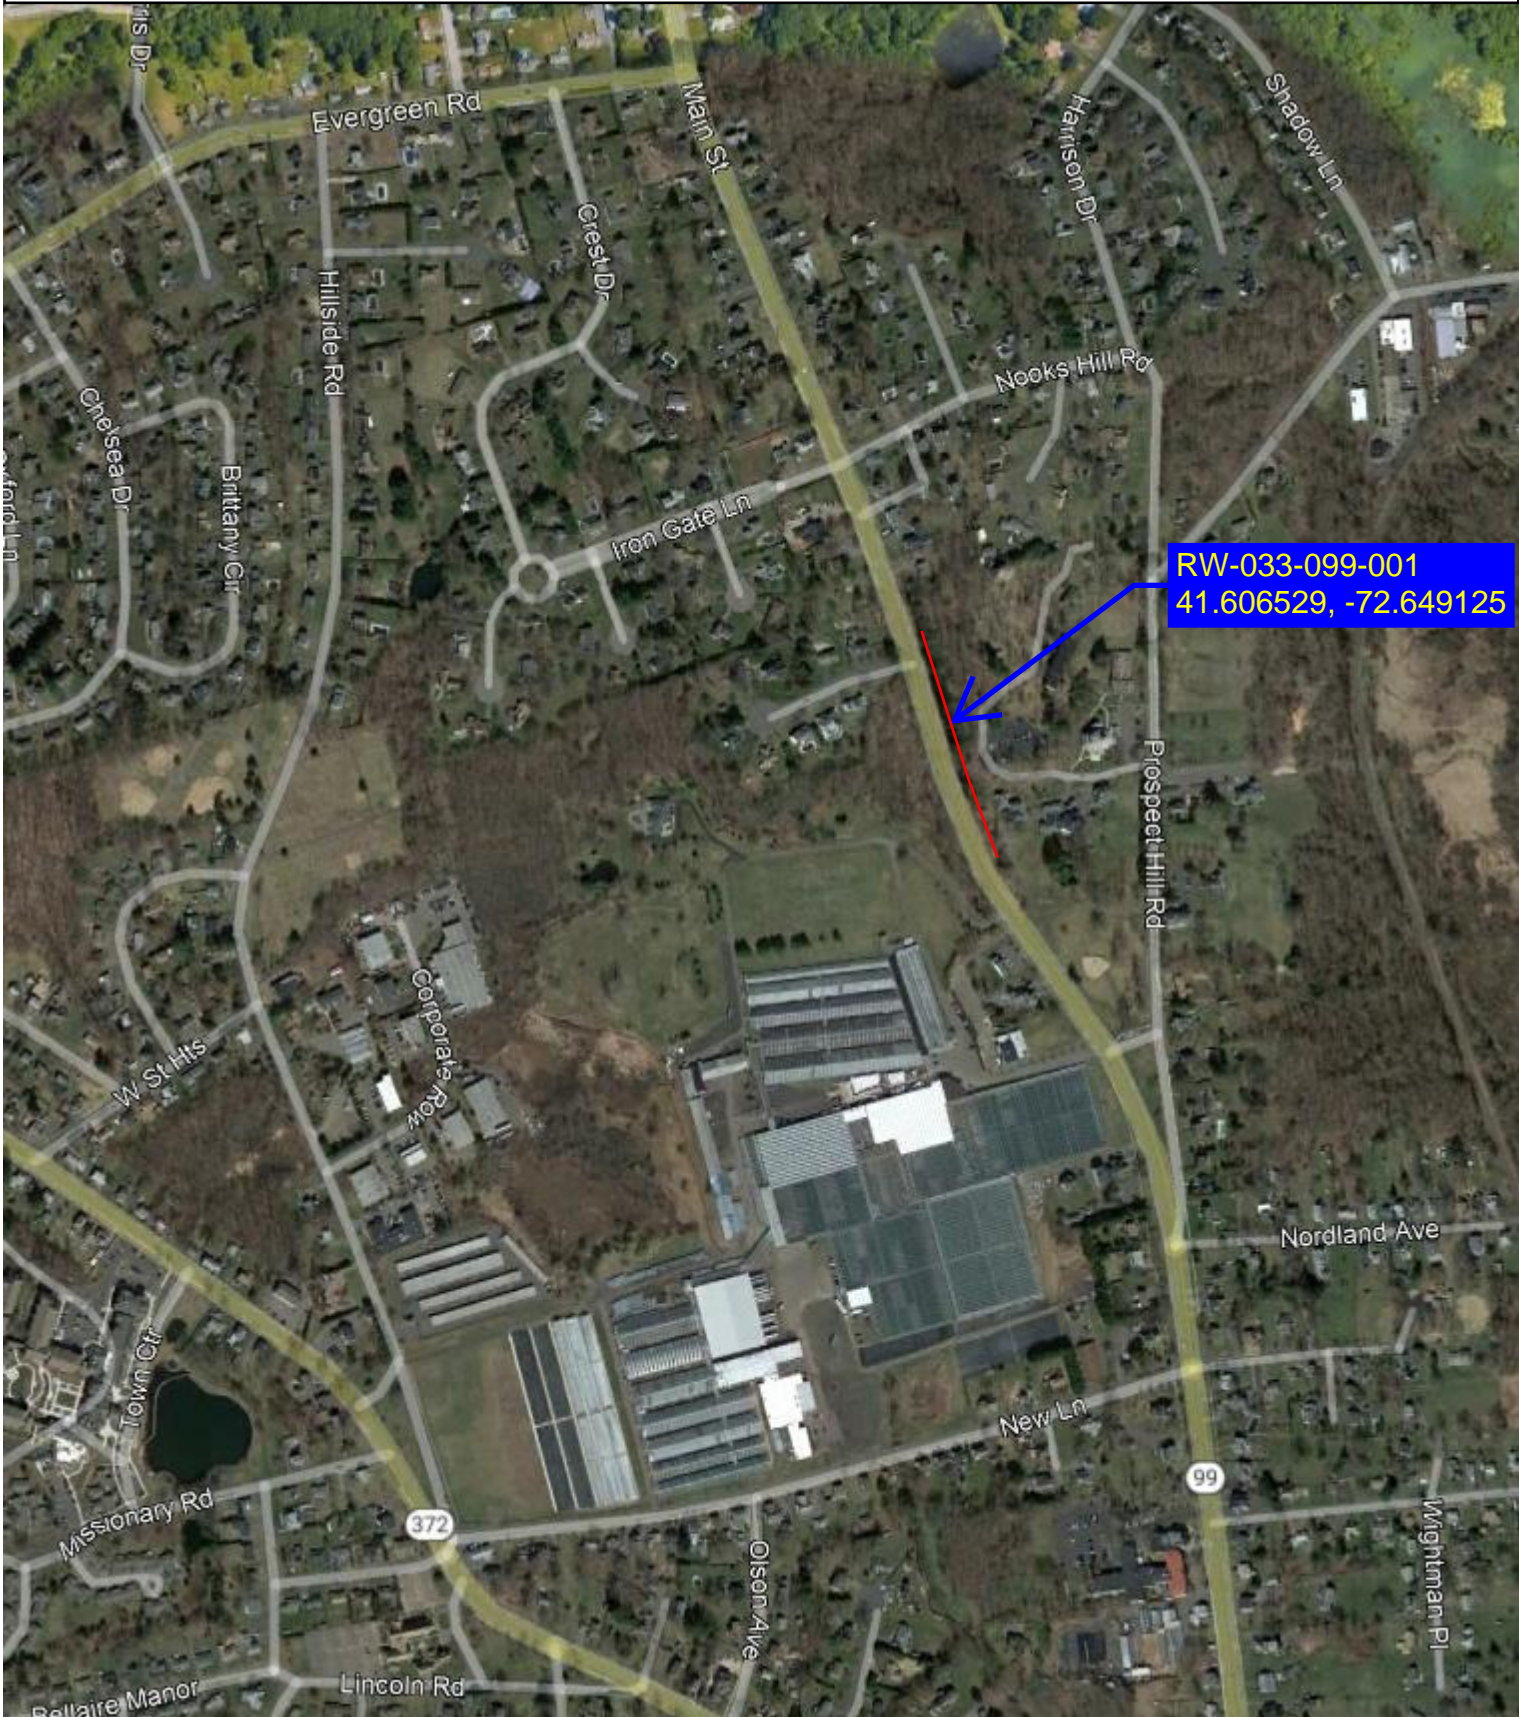

DETAILED AERIAL MAP

PROJECT NO. 0171-0496

REMOVAL OF RW-033-099-001 ON ROUTE 99 IN CROMWELL

SITE NO. 1
LOCATION MAP
CROMWELL,
CONNECTICUT

Created: September 2023