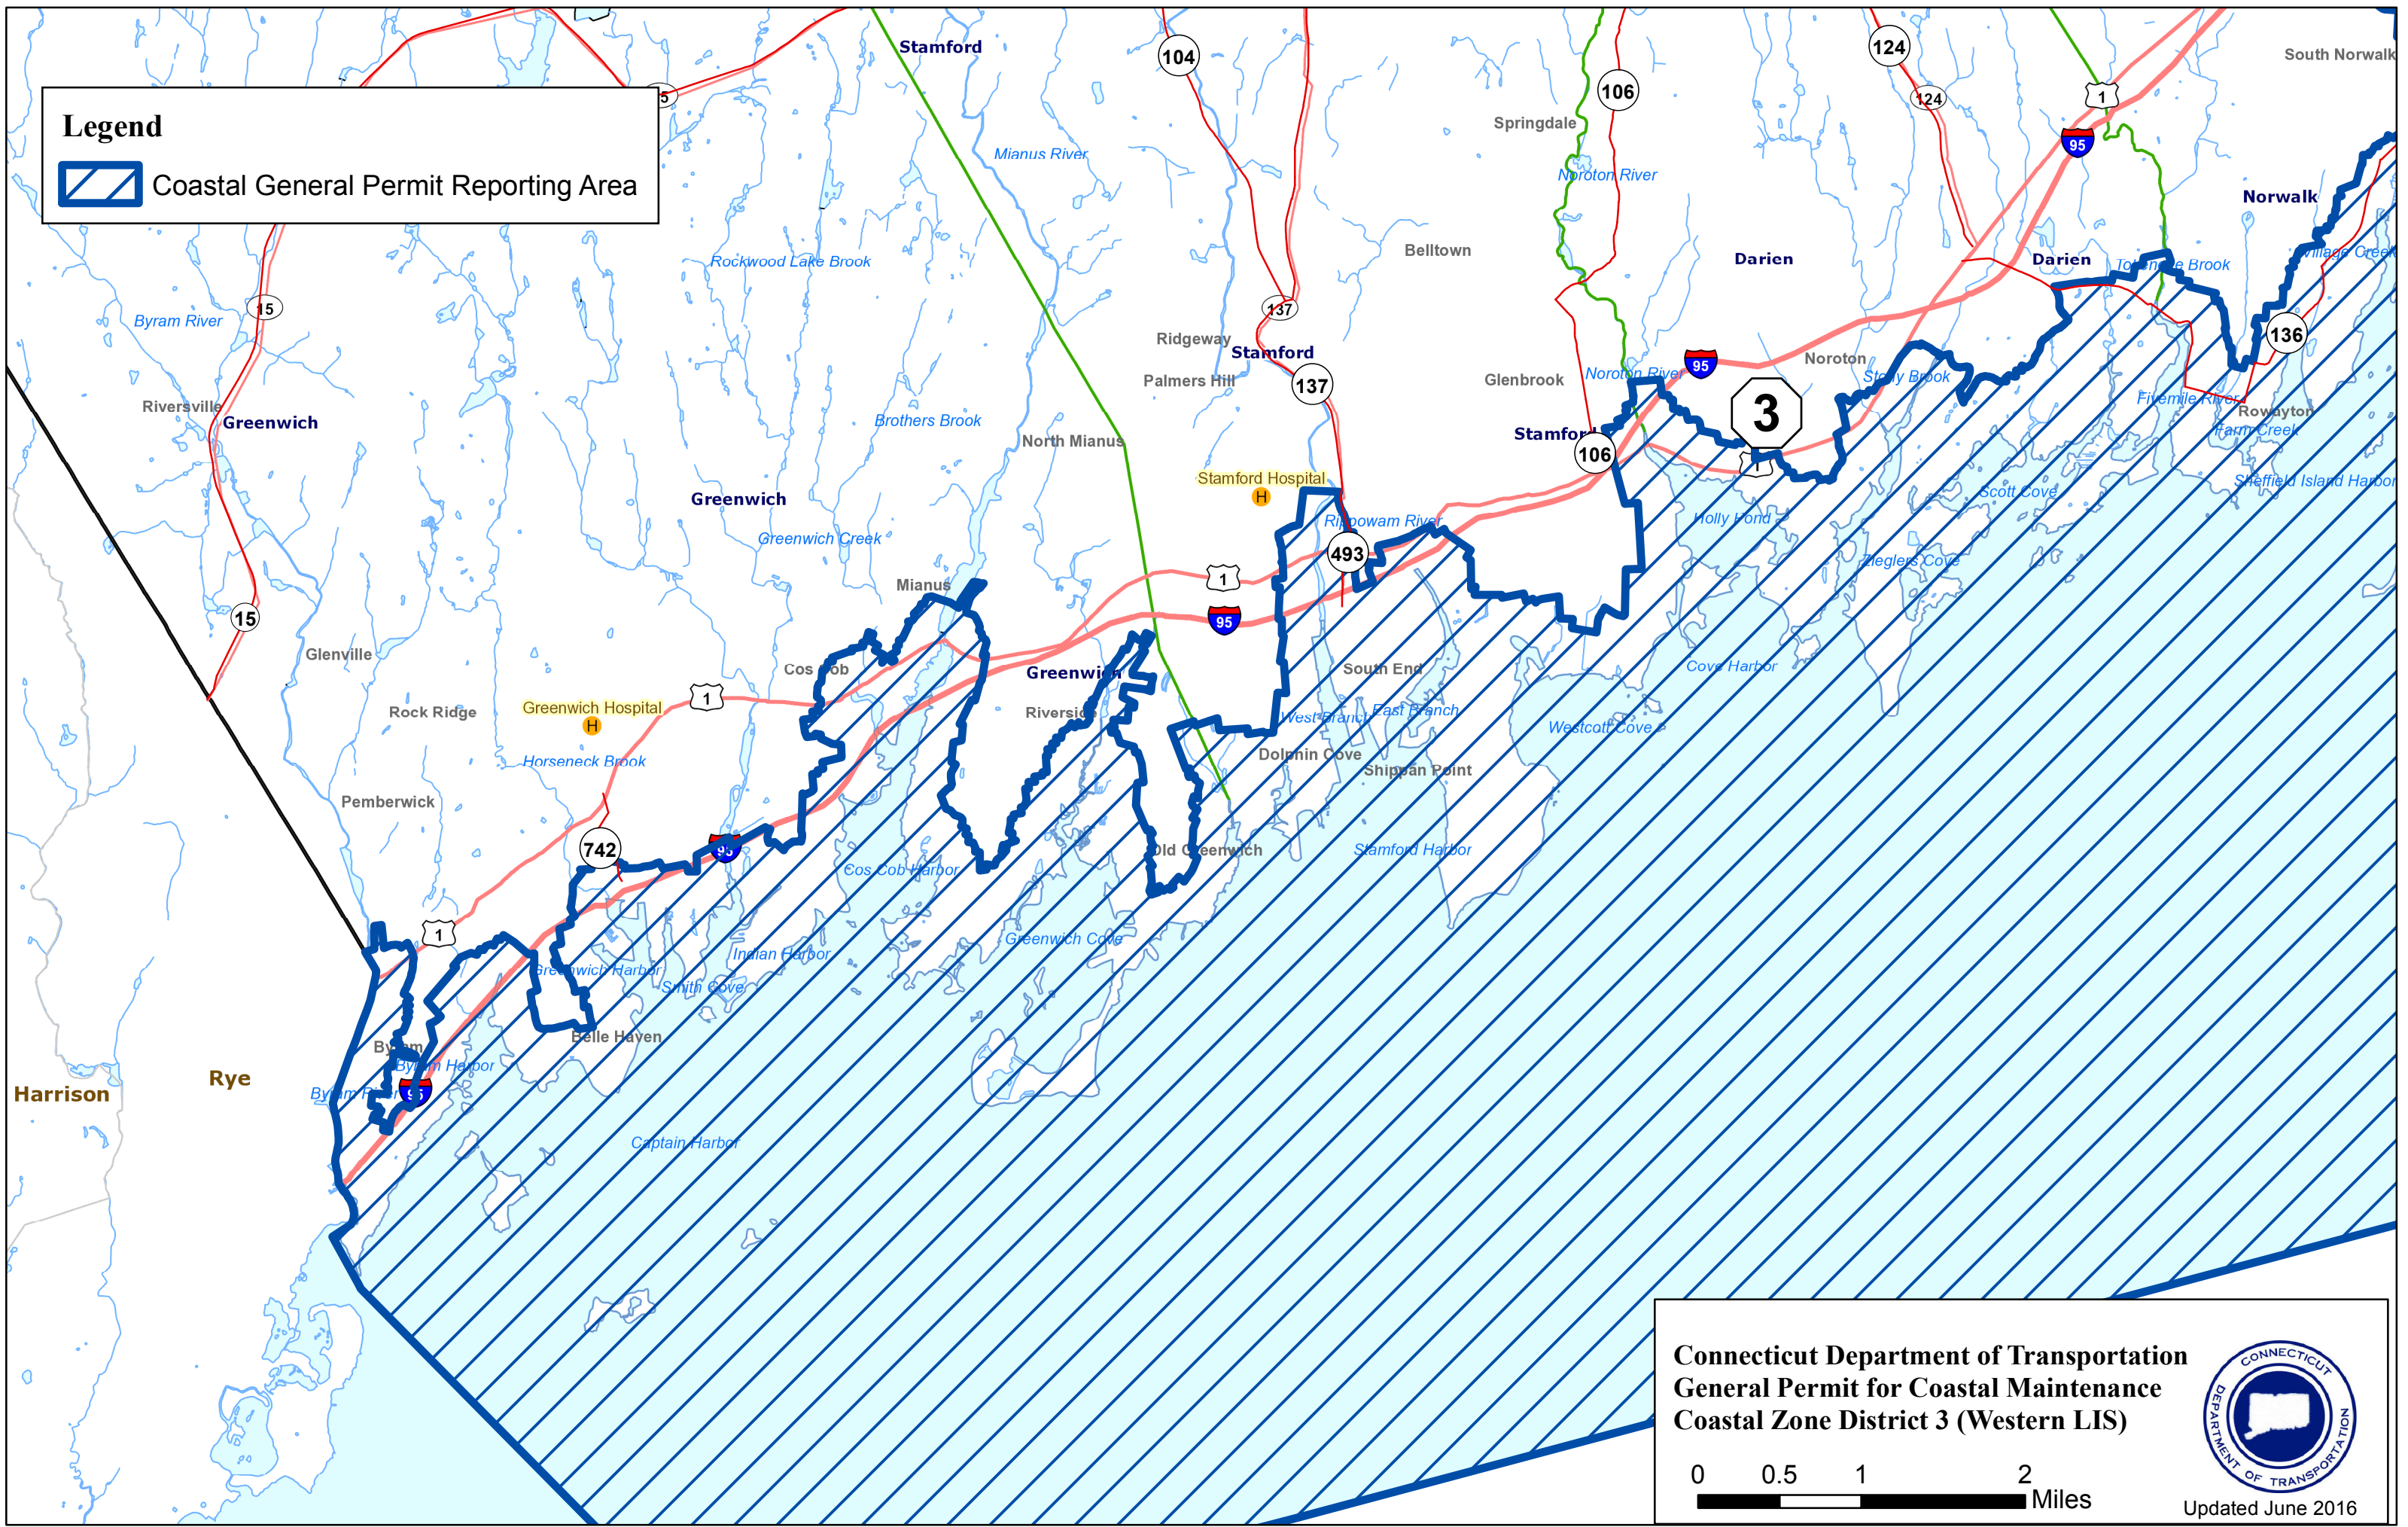

Legend

Coastal General Permit Reporting Area

**Connecticut Department of Transportation
General Permit for Coastal Maintenance
Coastal Zone District 3 (Western LIS)**

0 0.5 1 2 Miles

Updated June 2016