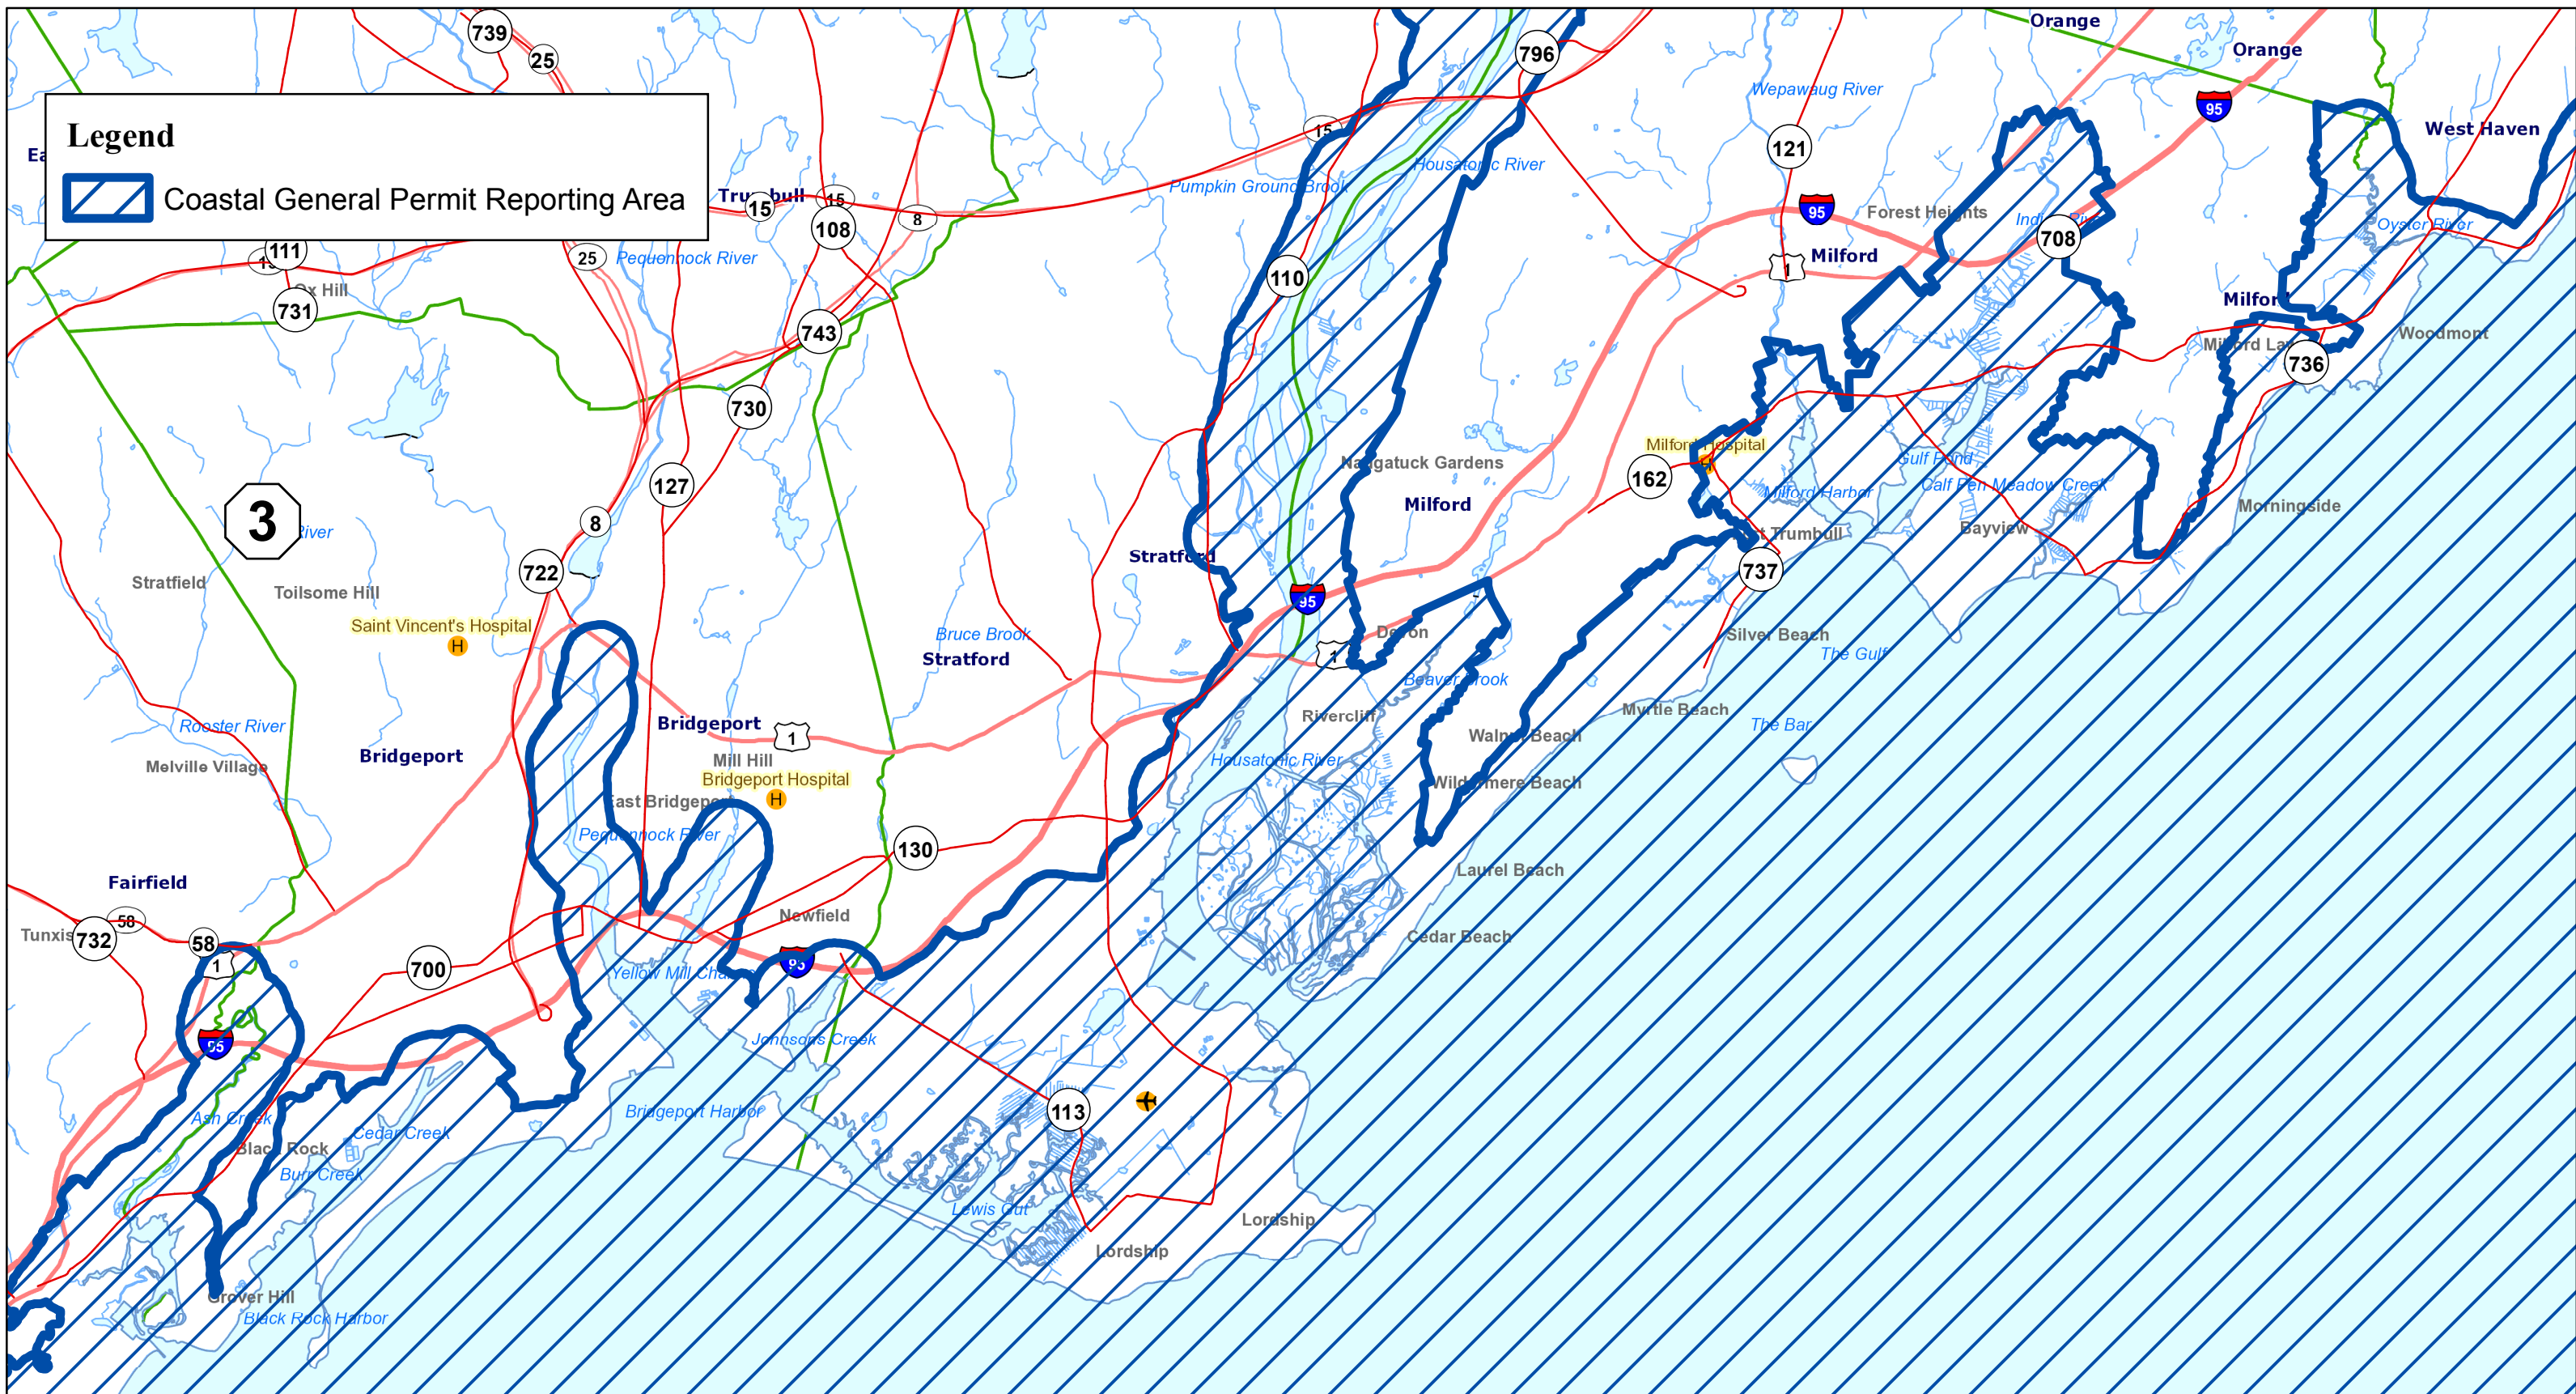

Legend

Coastal General Permit Reporting Area

Connecticut Department of Transportation
General Permit for Coastal Maintenance
Coastal Zone District 3 (Western LIS)

0 0.5 1 2 Miles

Updated June 2016