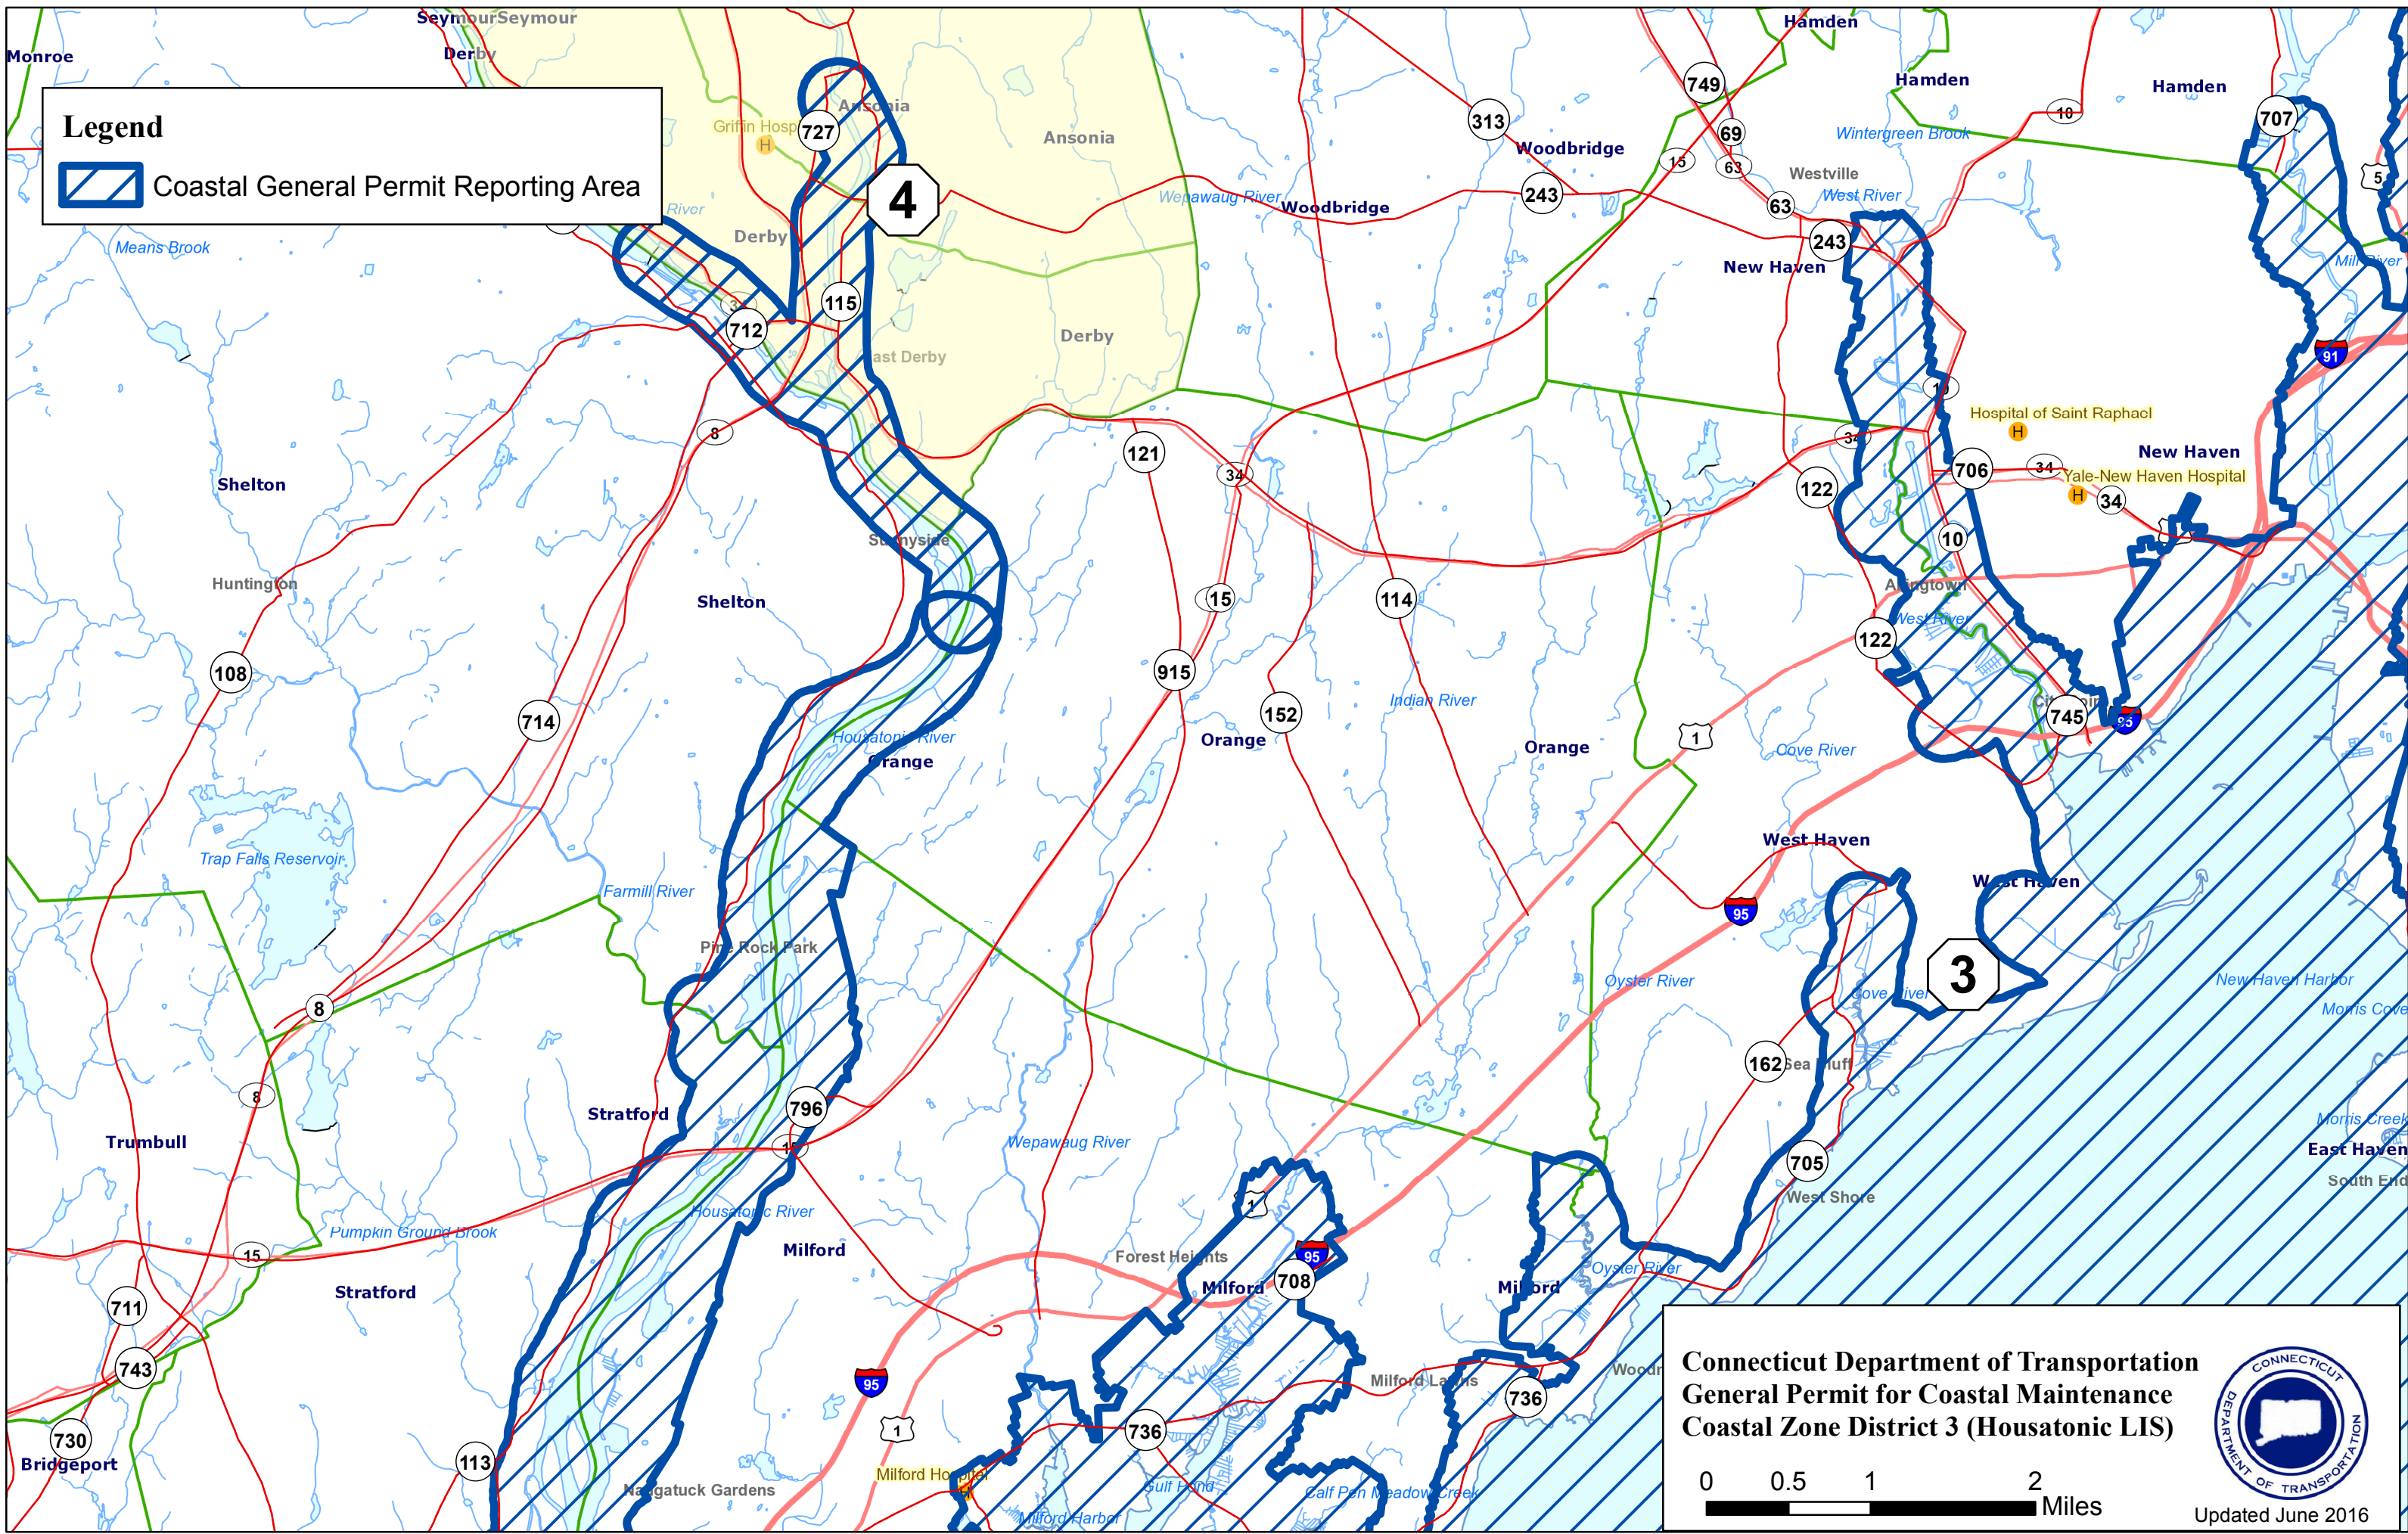

Legend

Coastal General Permit Reporting Area

**Connecticut Department of Transportation
General Permit for Coastal Maintenance
Coastal Zone District 3 (Eastern LIS)**

0 0.5 1 2 Miles

Updated June 2016

Legend

 Coastal General Permit Reporting Area

Connecticut Department of Transportation
General Permit for Coastal Maintenance
Coastal Zone District 3 (NH LIS)

0 0.75 1.5 3 Miles

Updated June 2016

4

3

4

146

Legend

 Coastal General Permit Reporting Area

**Connecticut Department of Transportation
General Permit for Coastal Maintenance
Coastal Zone District 3 (Housatonic LIS)**

0 0.5 1 2 Miles

Updated June 2016

Legend

Coastal General Permit Reporting Area

Connecticut Department of Transportation
General Permit for Coastal Maintenance
Coastal Zone District 3 (Western LIS)

0 0.5 1 2 Miles

Updated June 2016

Legend

 Coastal General Permit Reporting Area