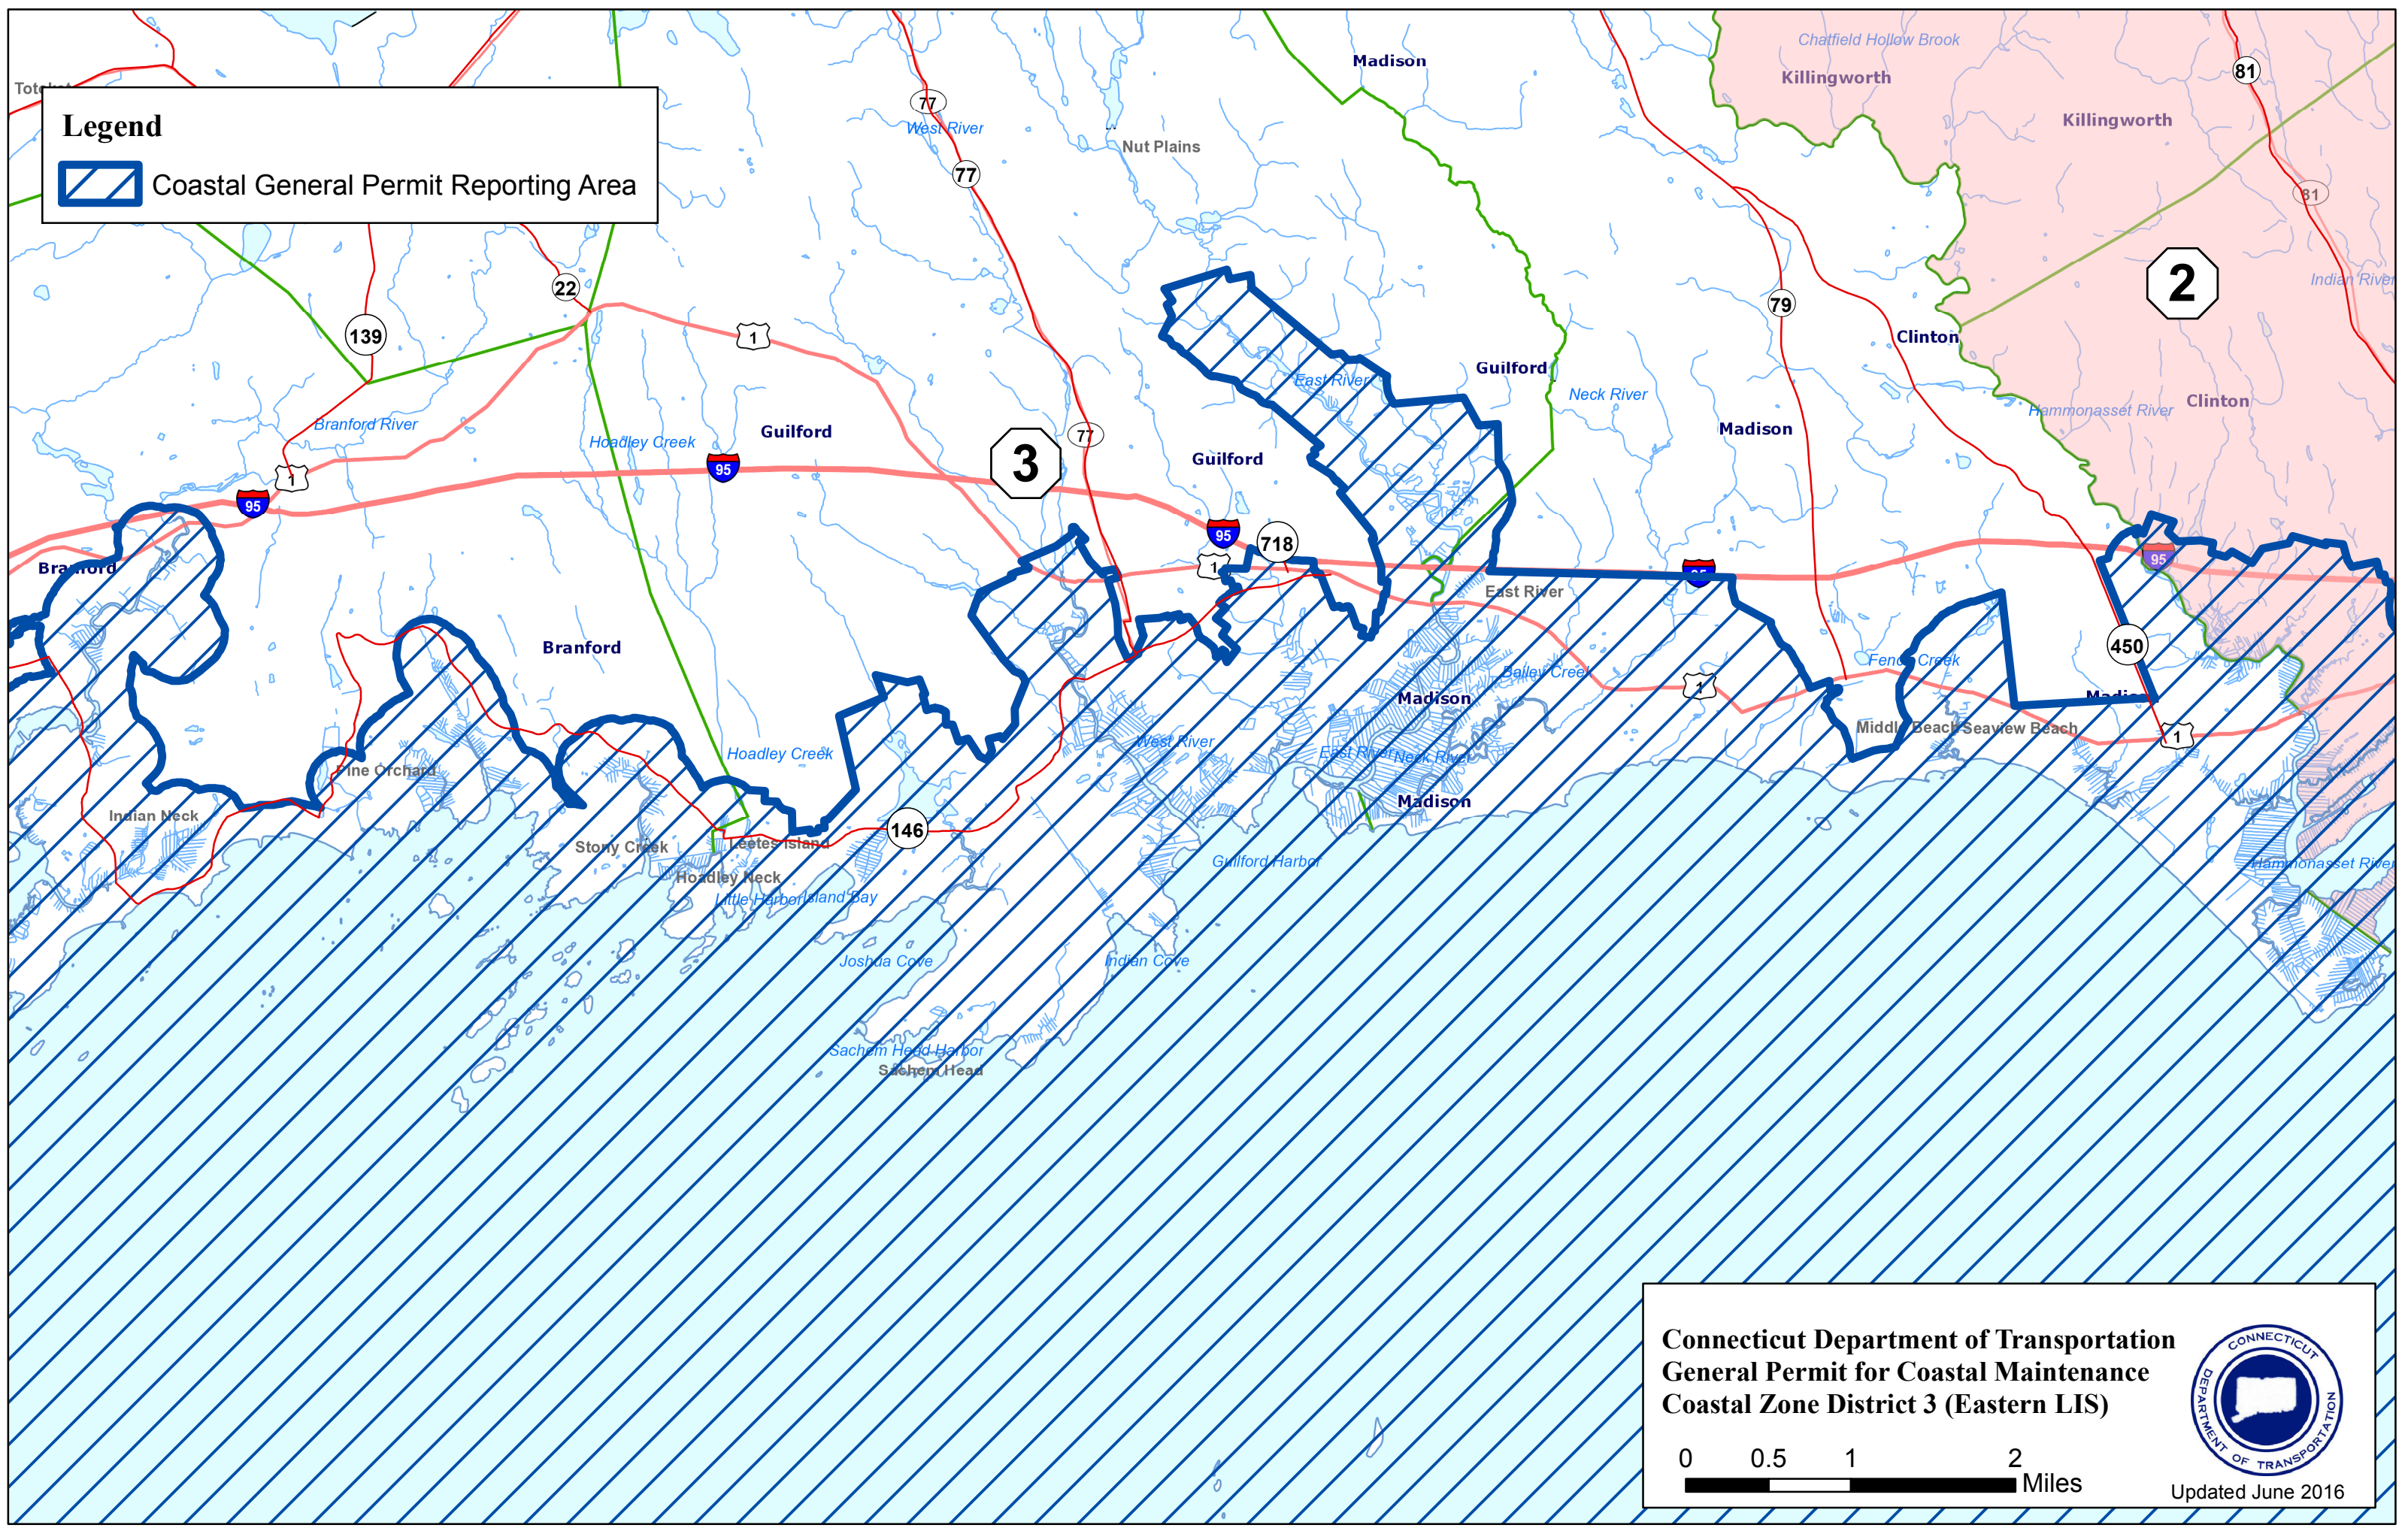

Legend

Coastal General Permit Reporting Area

**Connecticut Department of Transportation
General Permit for Coastal Maintenance
Coastal Zone District 3 (Eastern LIS)**

0 0.5 1 2 Miles

Updated June 2016

Legend

 Coastal General Permit Reporting Area

Connecticut Department of Transportation
General Permit for Coastal Maintenance
Coastal Zone District 3 (NH LIS)

0 0.75 1.5 3 Miles

Updated June 2016

4

3

4

146

Legend

 Coastal General Permit Reporting Area

**Connecticut Department of Transportation
General Permit for Coastal Maintenance
Coastal Zone District 3 (Housatonic LIS)**

0 0.5 1 2 Miles

Updated June 2016

Legend

Coastal General Permit Reporting Area

Connecticut Department of Transportation
General Permit for Coastal Maintenance
Coastal Zone District 3 (Western LIS)

0 0.5 1 2 Miles

Updated June 2016

Legend

 Coastal General Permit Reporting Area