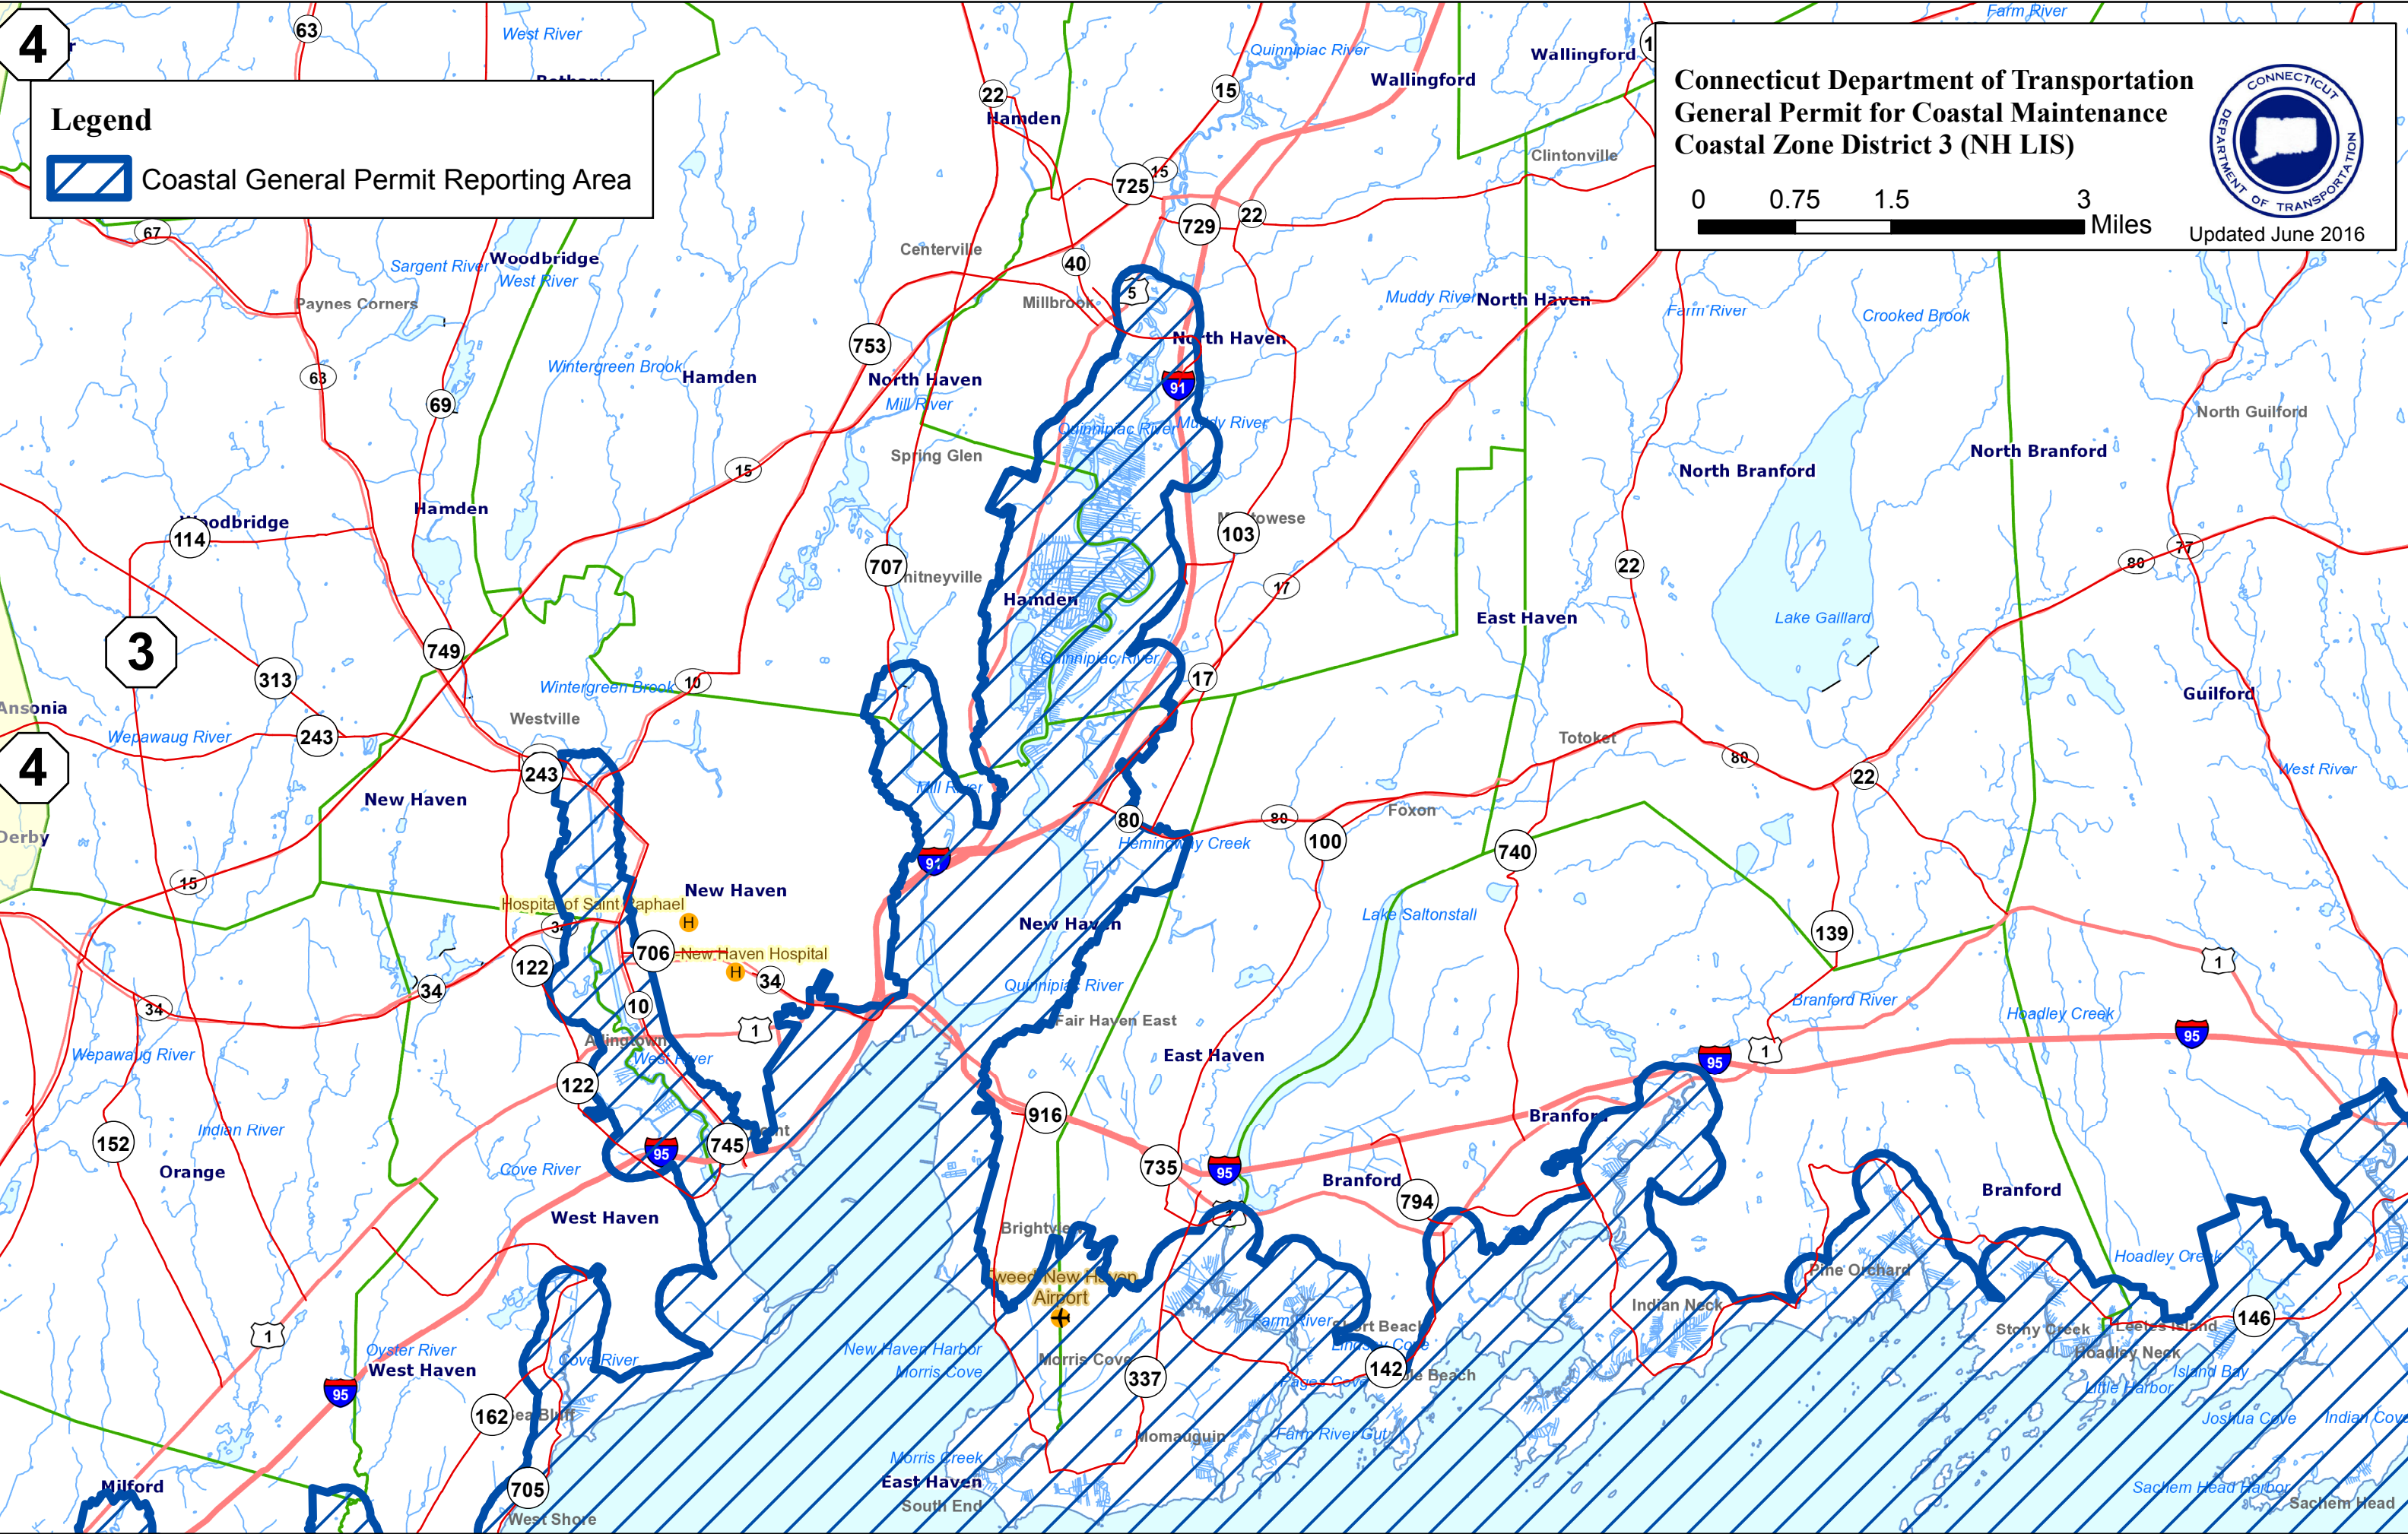

Legend

Coastal General Permit Reporting Area

**Connecticut Department of Transportation
General Permit for Coastal Maintenance
Coastal Zone District 3 (Eastern LIS)**

0 0.5 1 2 Miles

Updated June 2016

Legend

 Coastal General Permit Reporting Area

Connecticut Department of Transportation
General Permit for Coastal Maintenance
Coastal Zone District 3 (NH LIS)

0 0.75 1.5 3 Miles

Updated June 2016

4

3

4

146

Legend

 Coastal General Permit Reporting Area

**Connecticut Department of Transportation
General Permit for Coastal Maintenance
Coastal Zone District 3 (Housatonic LIS)**

0 0.5 1 2 Miles

Updated June 2016

Legend

Coastal General Permit Reporting Area

Connecticut Department of Transportation
General Permit for Coastal Maintenance
Coastal Zone District 3 (Western LIS)

0 0.5 1 2 Miles

Updated June 2016

Legend

 Coastal General Permit Reporting Area