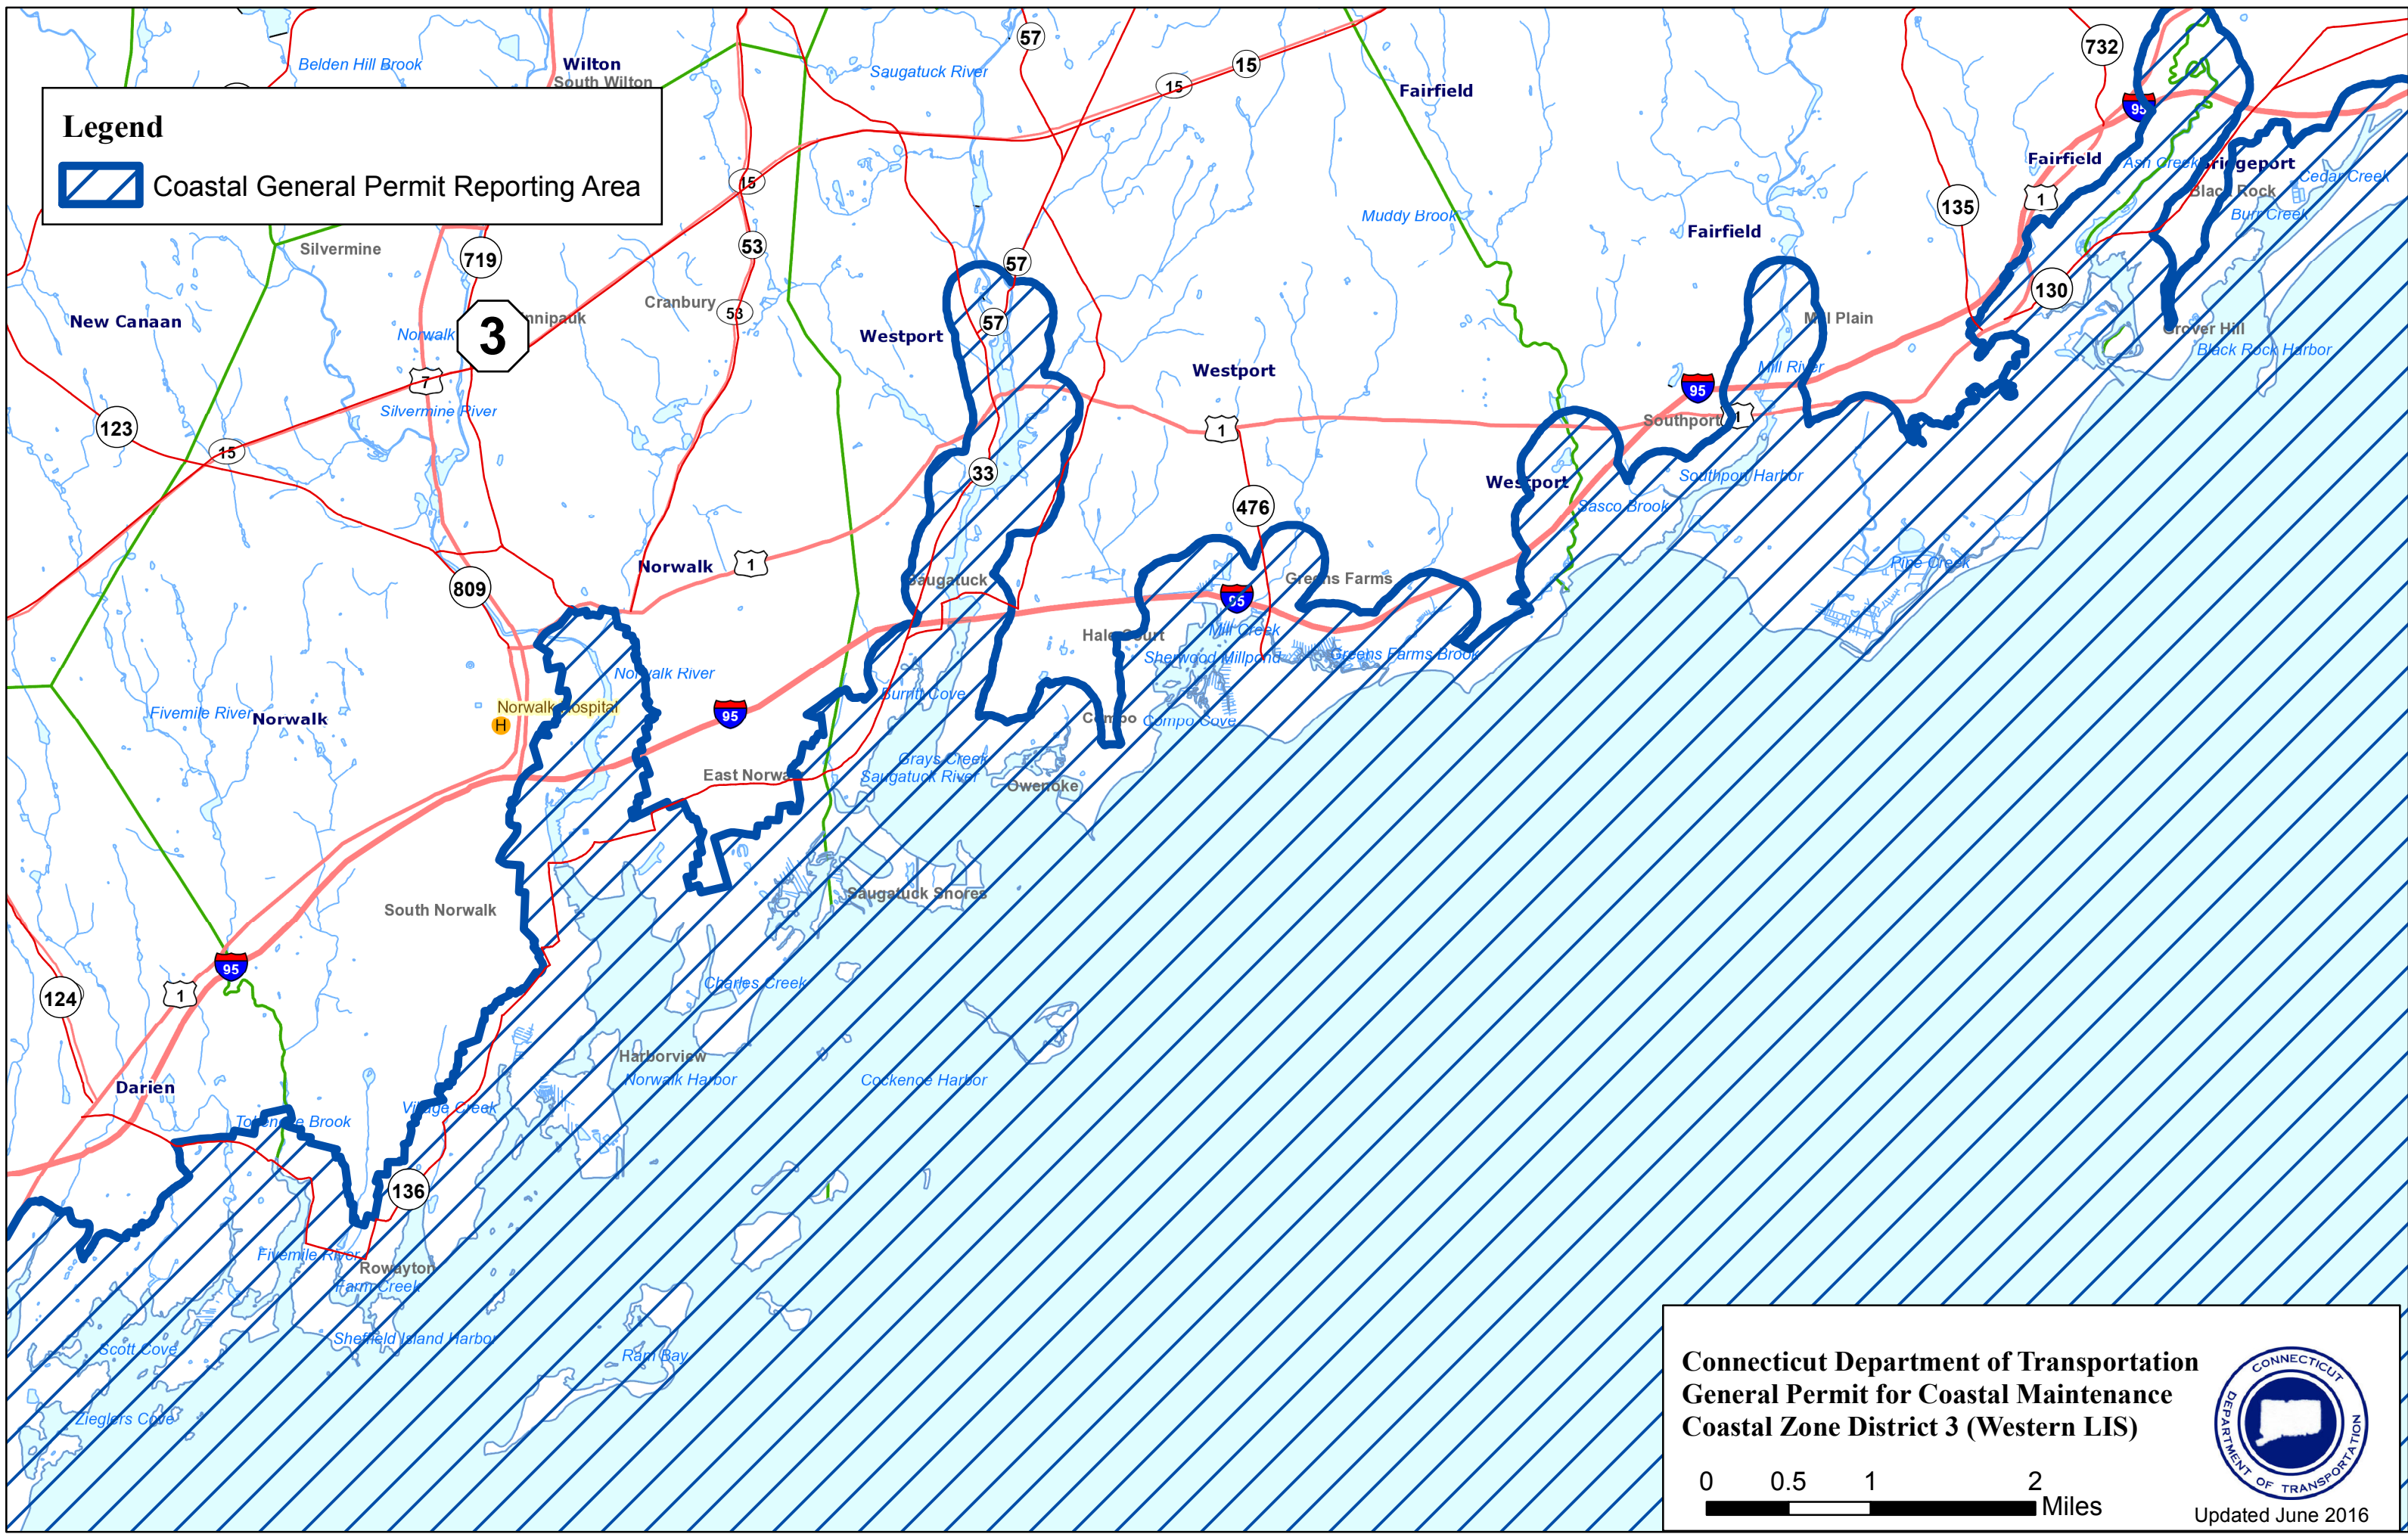

Legend

Coastal General Permit Reporting Area

**Connecticut Department of Transportation
General Permit for Coastal Maintenance
Coastal Zone District 3 (Eastern LIS)**

0 0.5 1 2 Miles

Updated June 2016

Legend

Legend

 Coastal General Permit Reporting Area

**Connecticut Department of Transportation
General Permit for Coastal Maintenance
Coastal Zone District 3 (Housatonic LIS)**

0 0.5 1 2 Miles

Updated June 2016

Legend

Coastal General Permit Reporting Area

Connecticut Department of Transportation
General Permit for Coastal Maintenance
Coastal Zone District 3 (Western LIS)

0 0.5 1 2 Miles

Updated June 2016

Legend

 Coastal General Permit Reporting Area