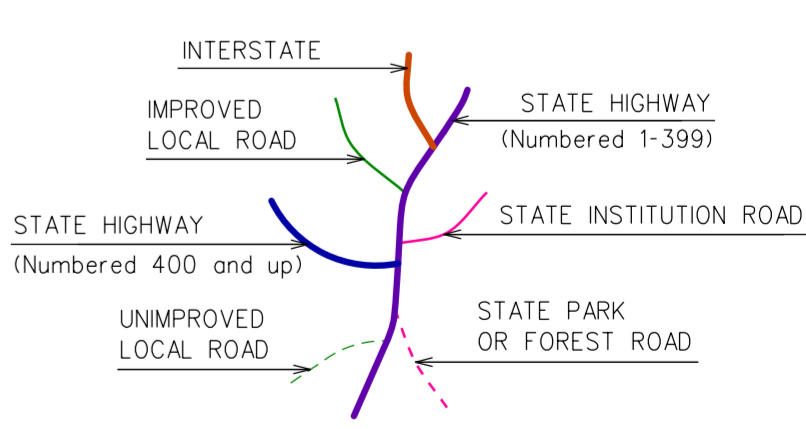

WOODBIDGE CONNECTICUT

PREPARED BY THE
CONNECTICUT DEPARTMENT OF TRANSPORTATION
IN COOPERATION WITH THE
U.S. DEPARTMENT OF TRANSPORTATION
FEDERAL HIGHWAY ADMINISTRATION

ACCEPTED AS OF DEC. 31, 2022