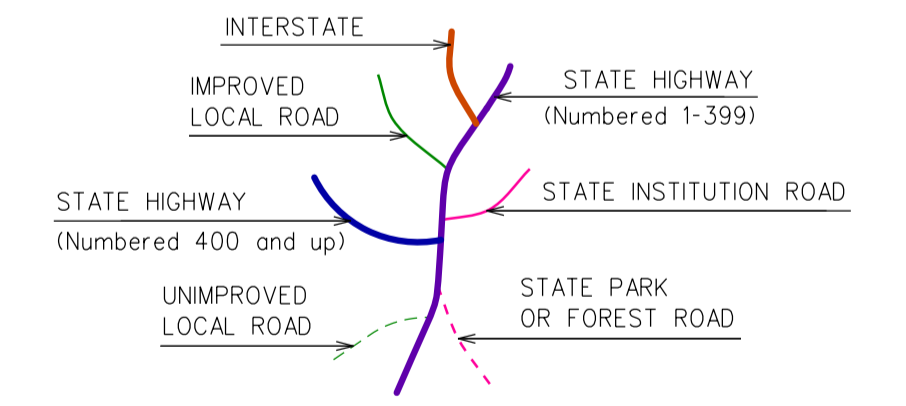

This map, developed for internal ConDOT use, is a cartographic rendering of DOT roadway records. It should not be referenced or incorporated in any manner in any legal document or proceedings.

WINDSOR LOCKS

CONNECTICUT

PREPARED BY THE
CONNECTICUT DEPARTMENT OF TRANSPORTATION
IN COOPERATION WITH THE
U.S. DEPARTMENT OF TRANSPORTATION
FEDERAL HIGHWAY ADMINISTRATION

ACCEPTED AS OF DEC. 31, 2022

Town Location